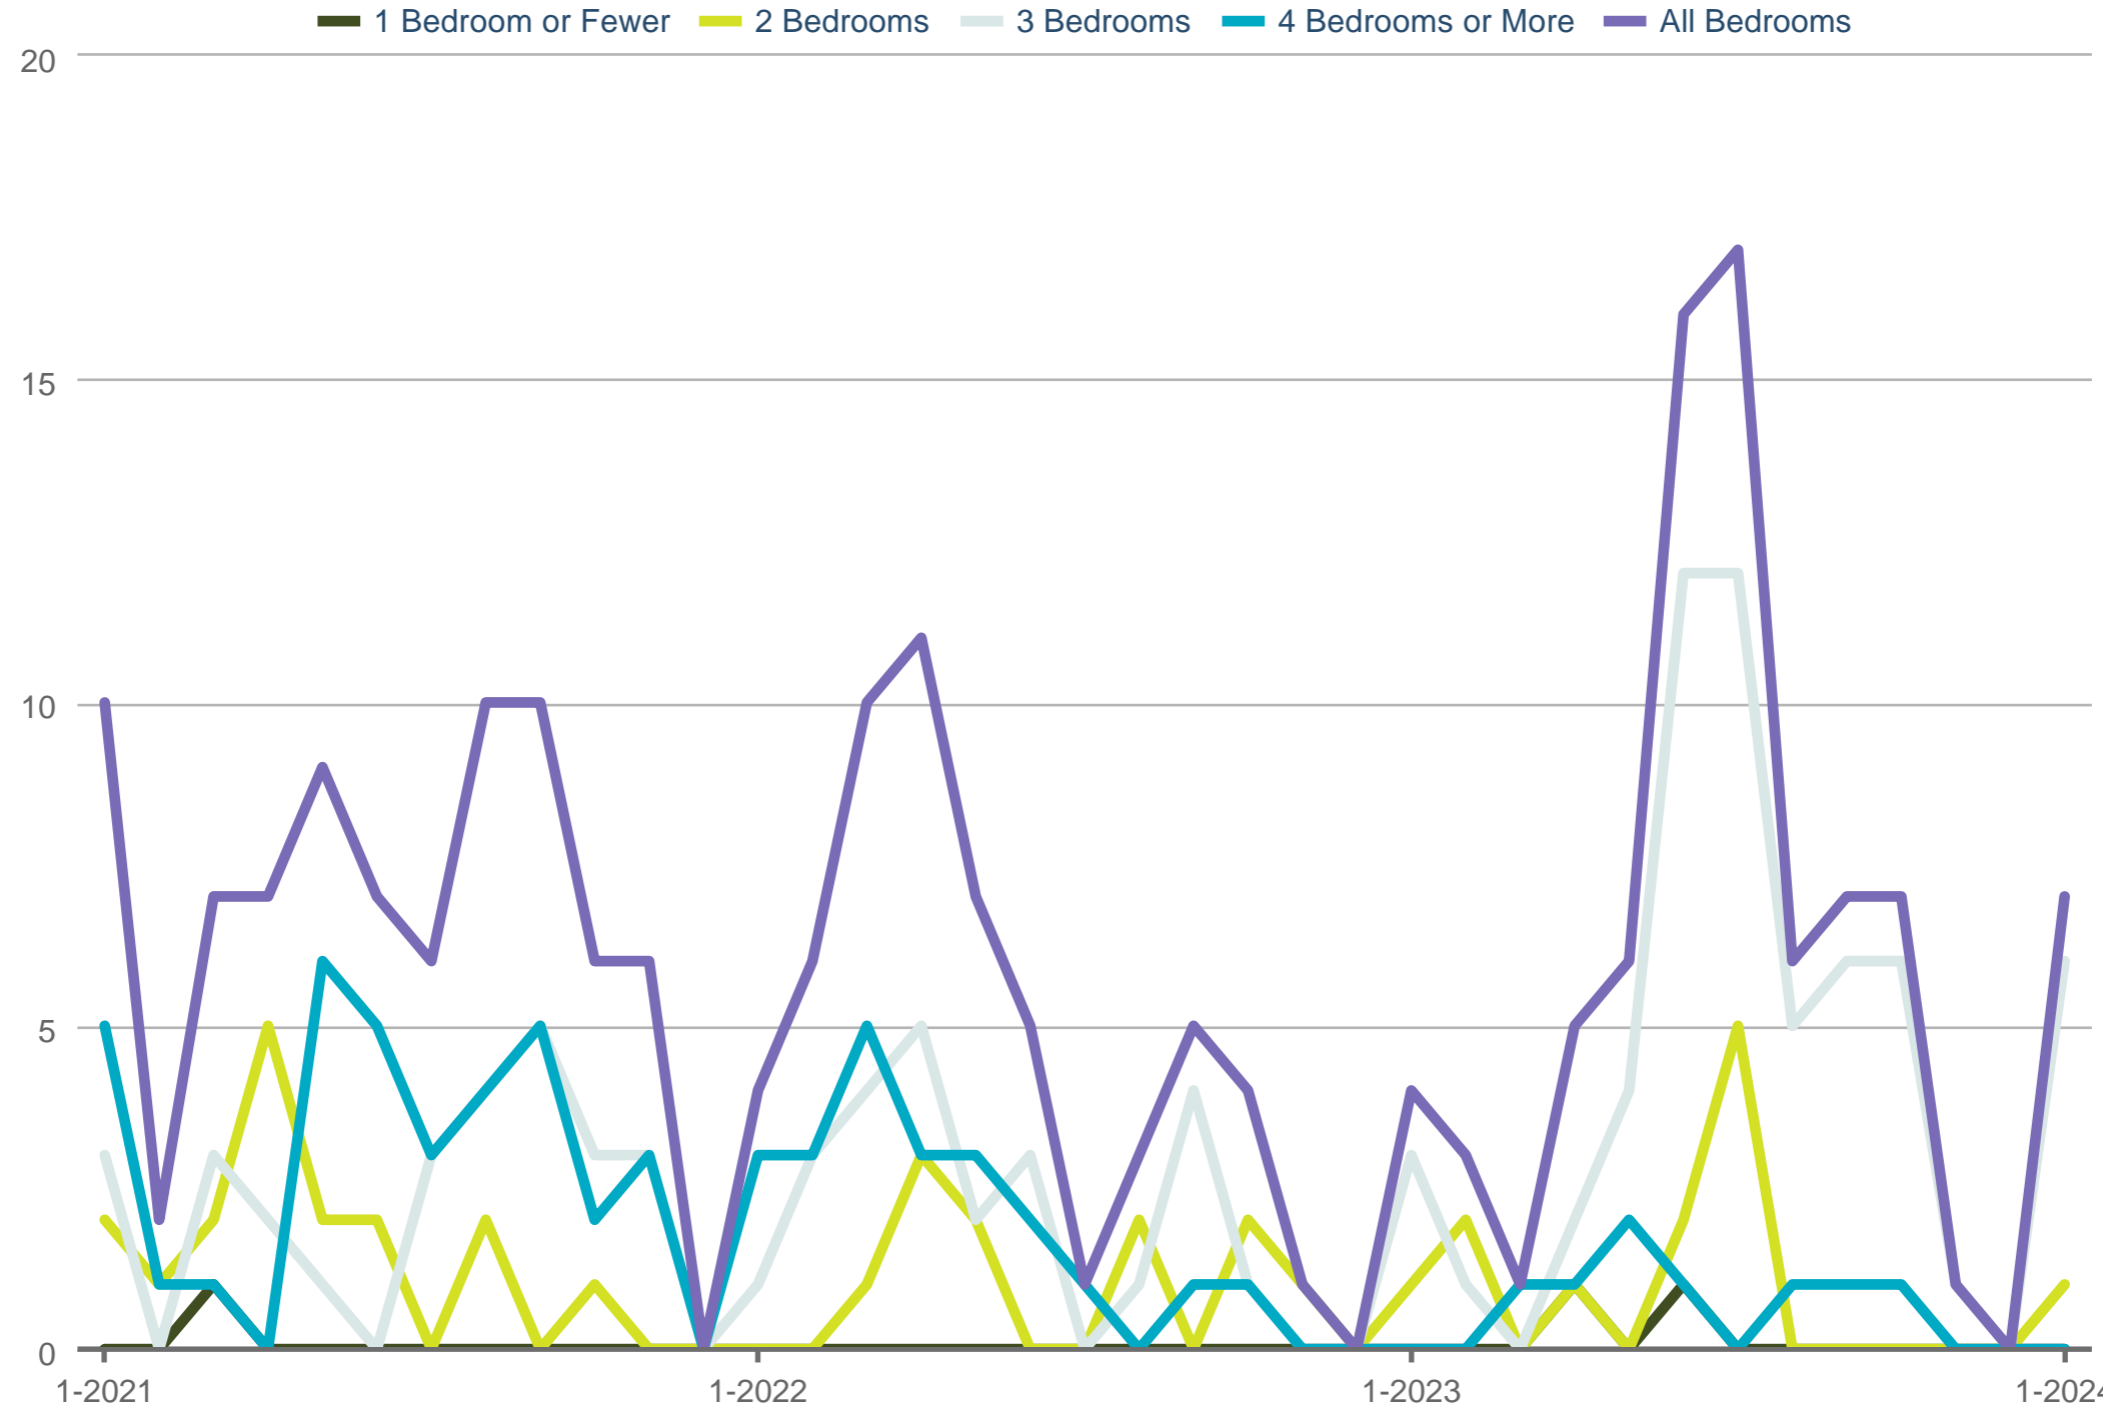

New Listings - By Bedrooms

VVWUL - University VW: Townhouse

Each data point is one month of activity. Data is from February 24, 2024.