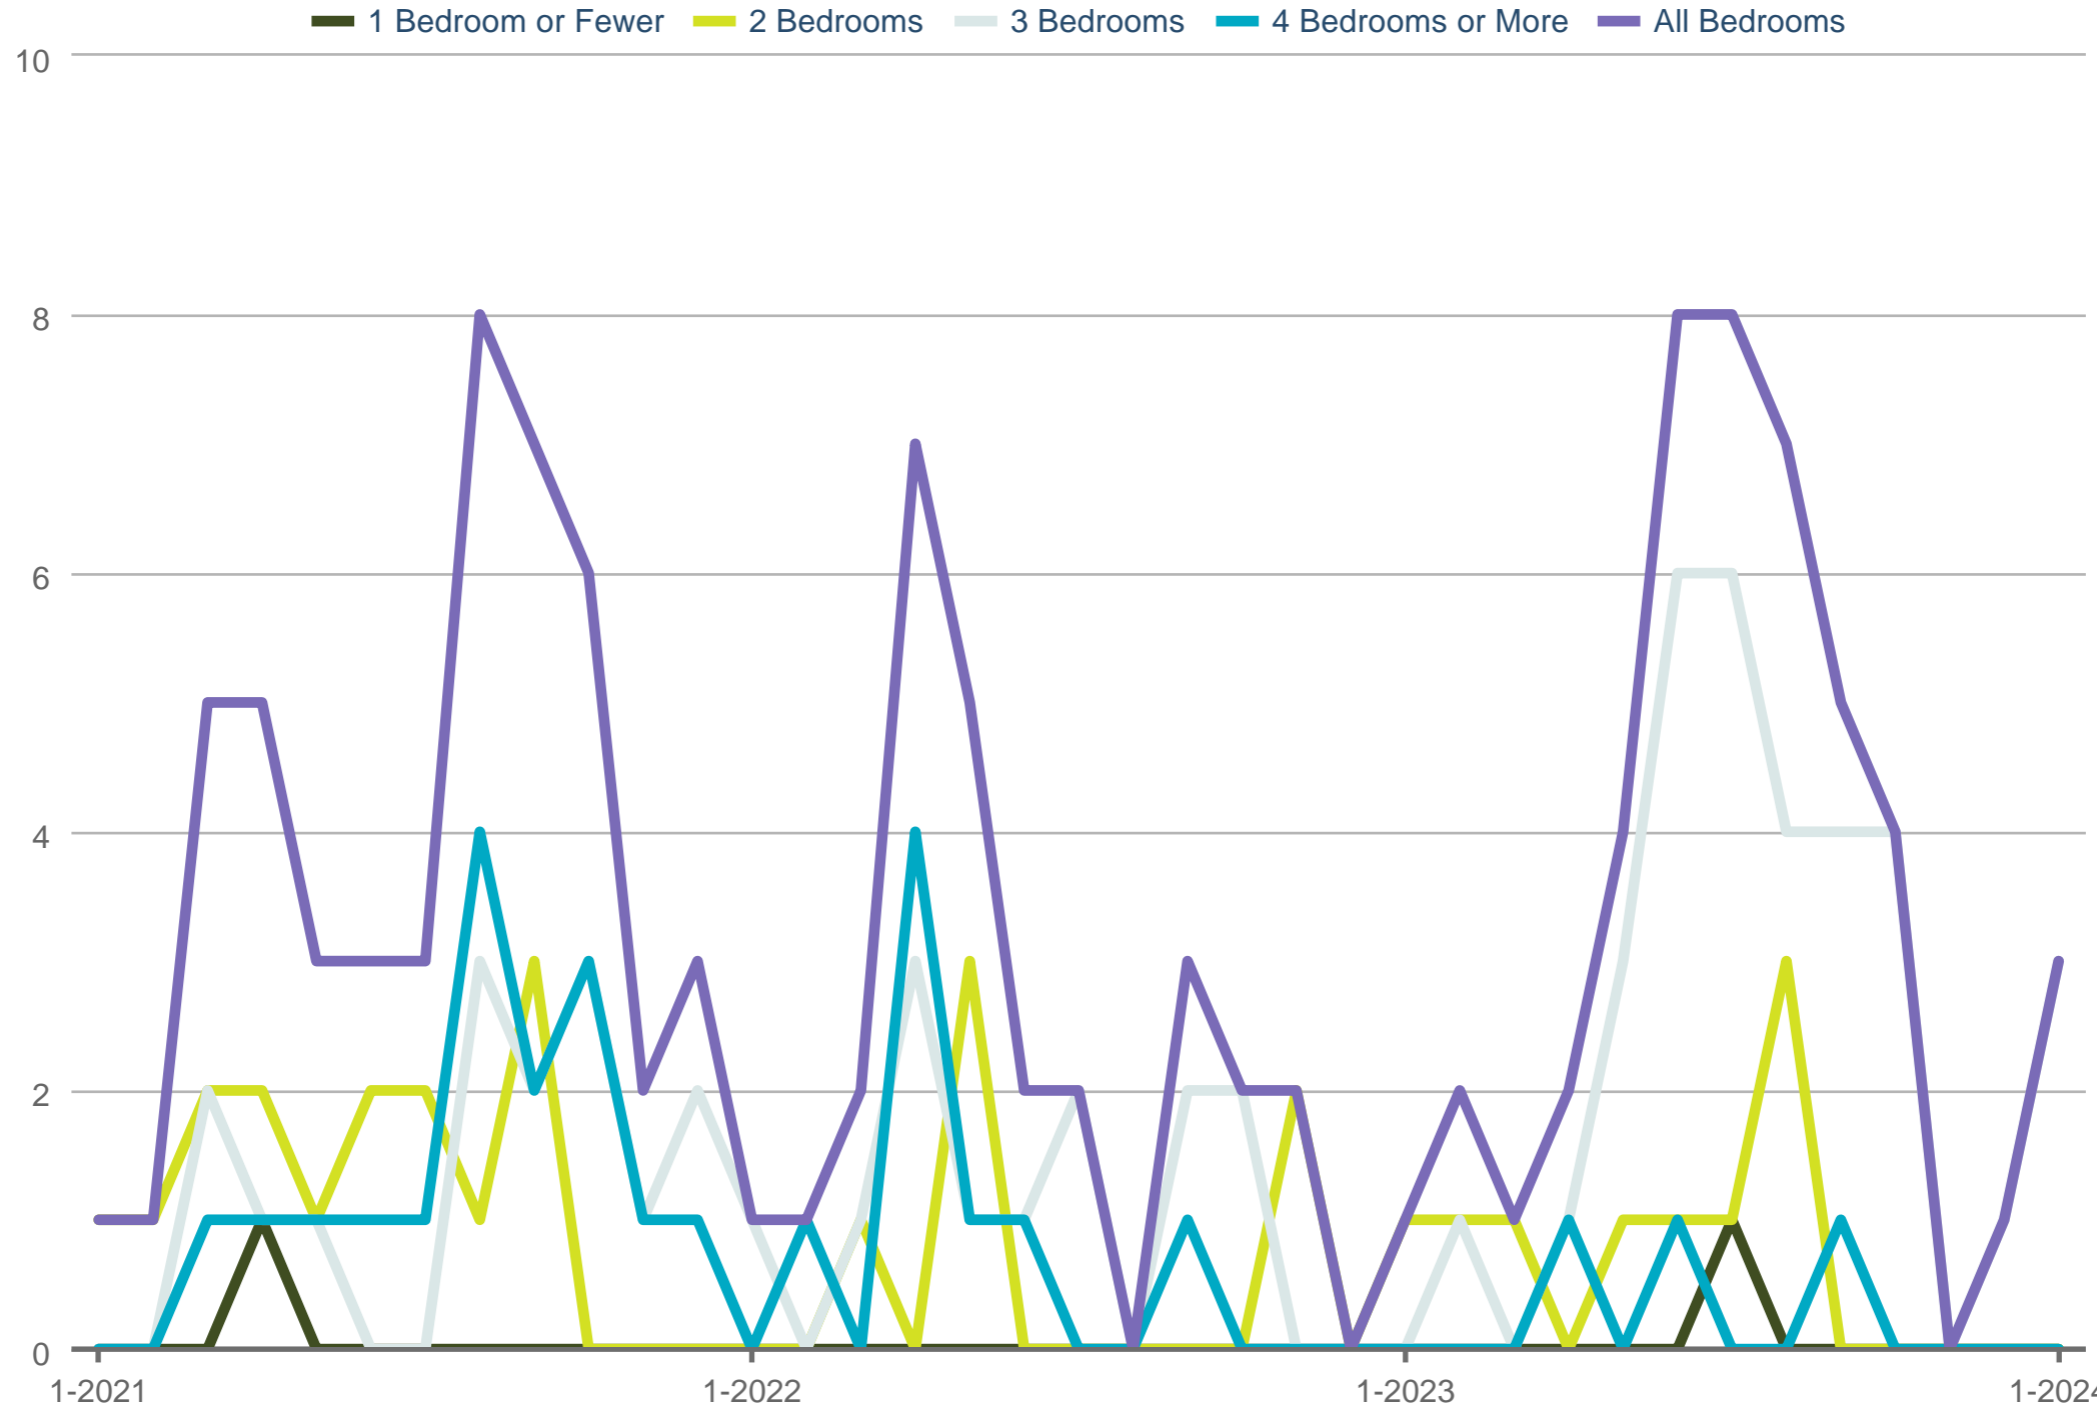

Sales - By Bedrooms

VVWUL - University VW: Townhouse

Each data point is one month of activity. Data is from February 24, 2024.