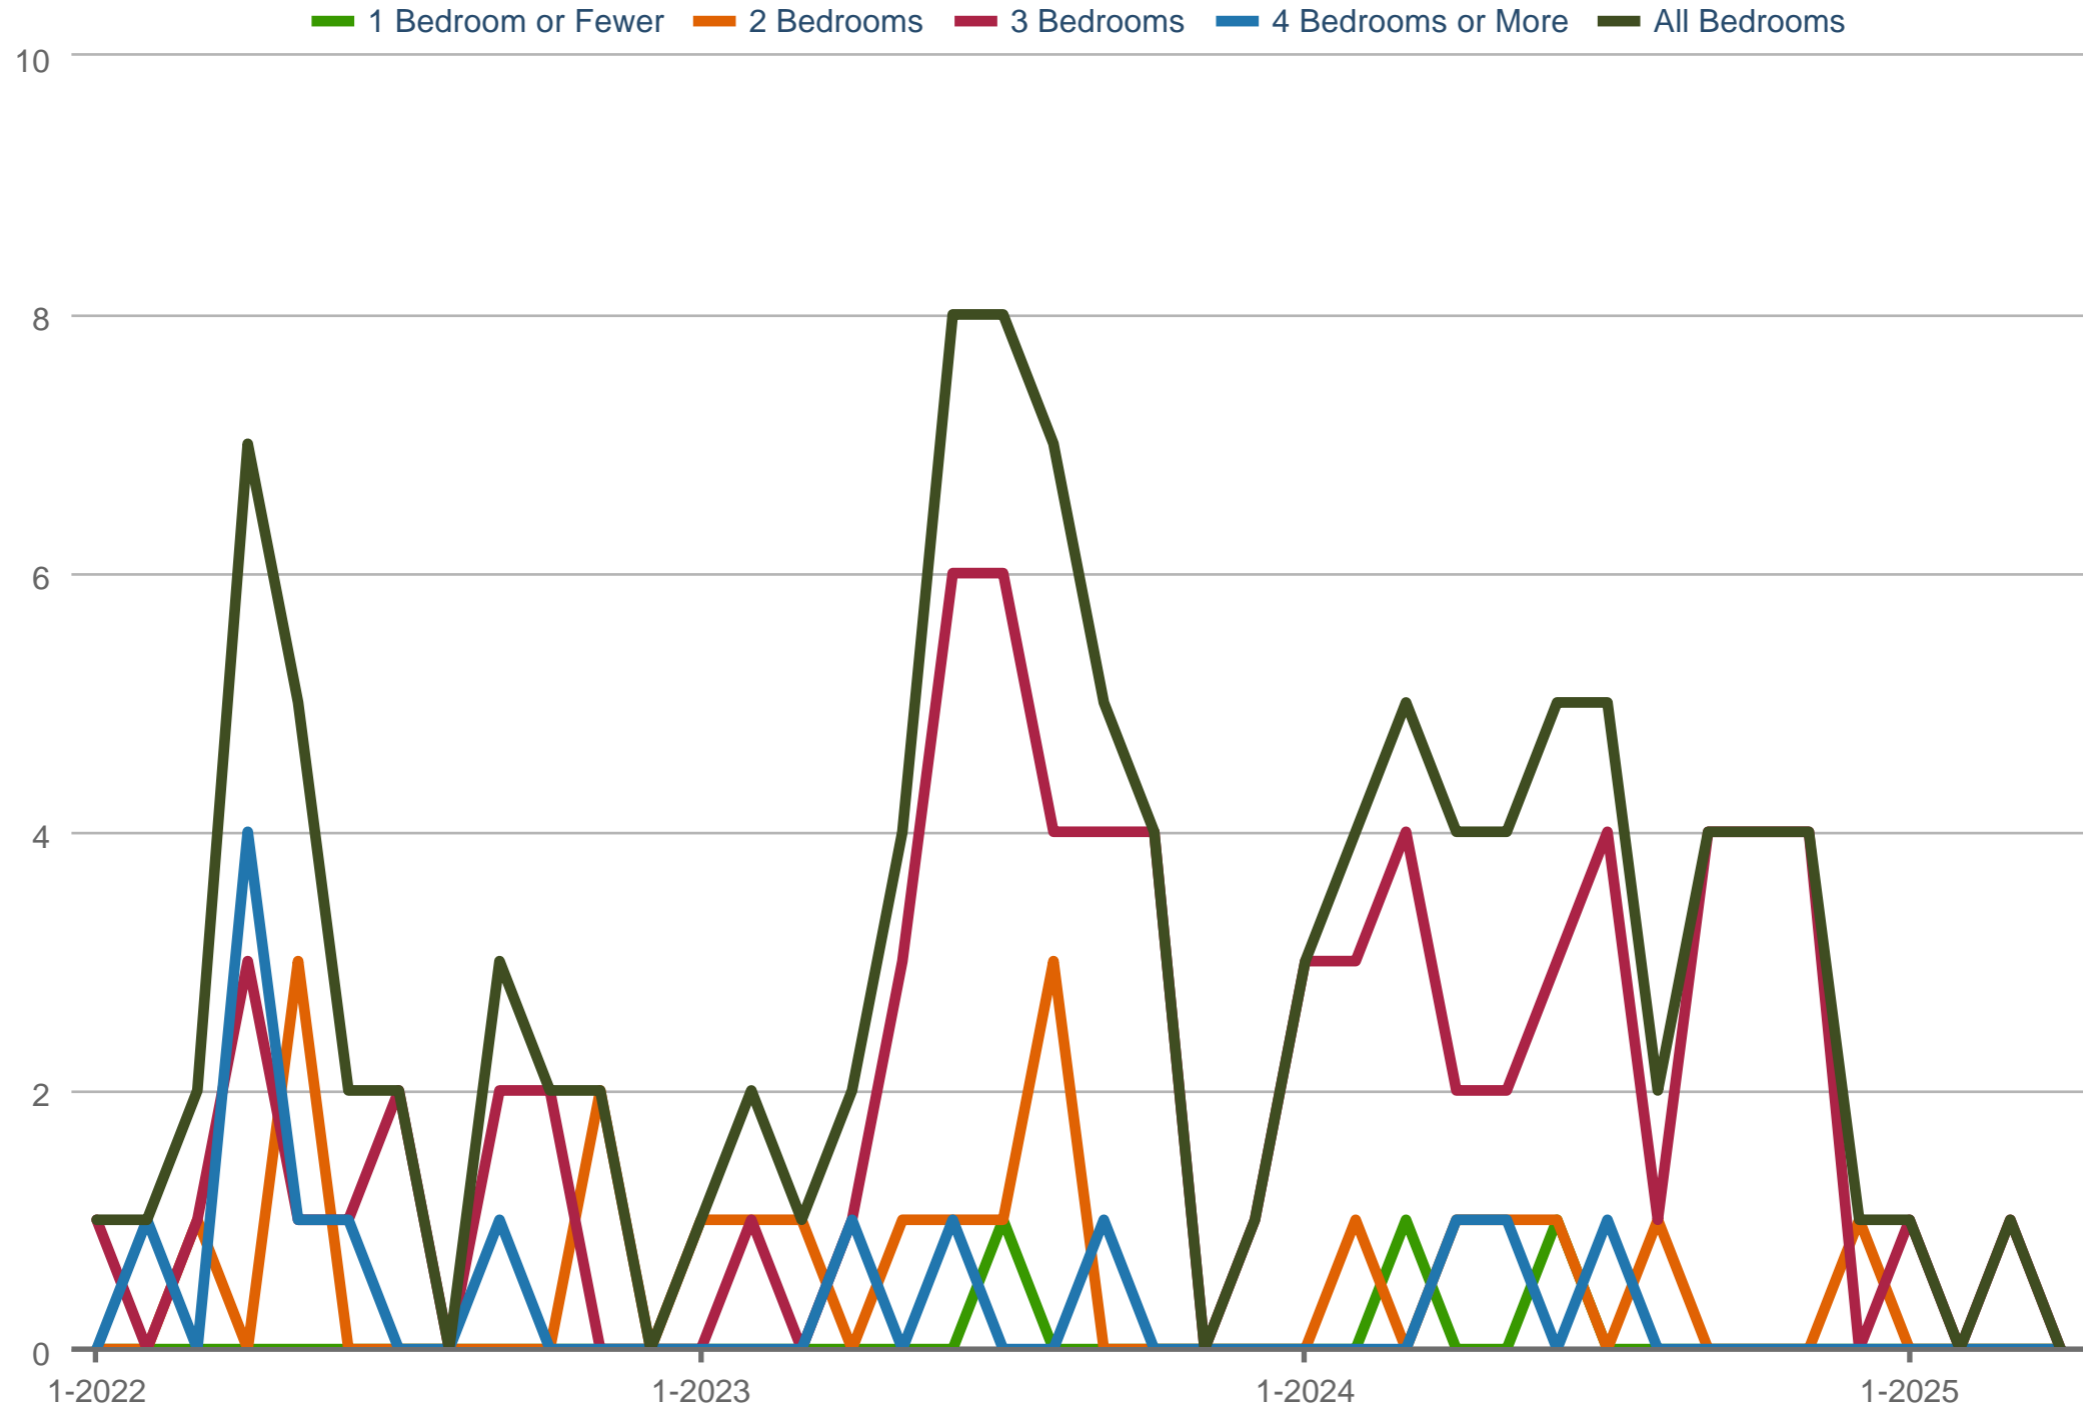

UBC Real Estate Specialist

Sales - By Bedrooms

VVWUL - University VW: Townhouse

Each data point is one month of activity. Data is from May 24, 2025.