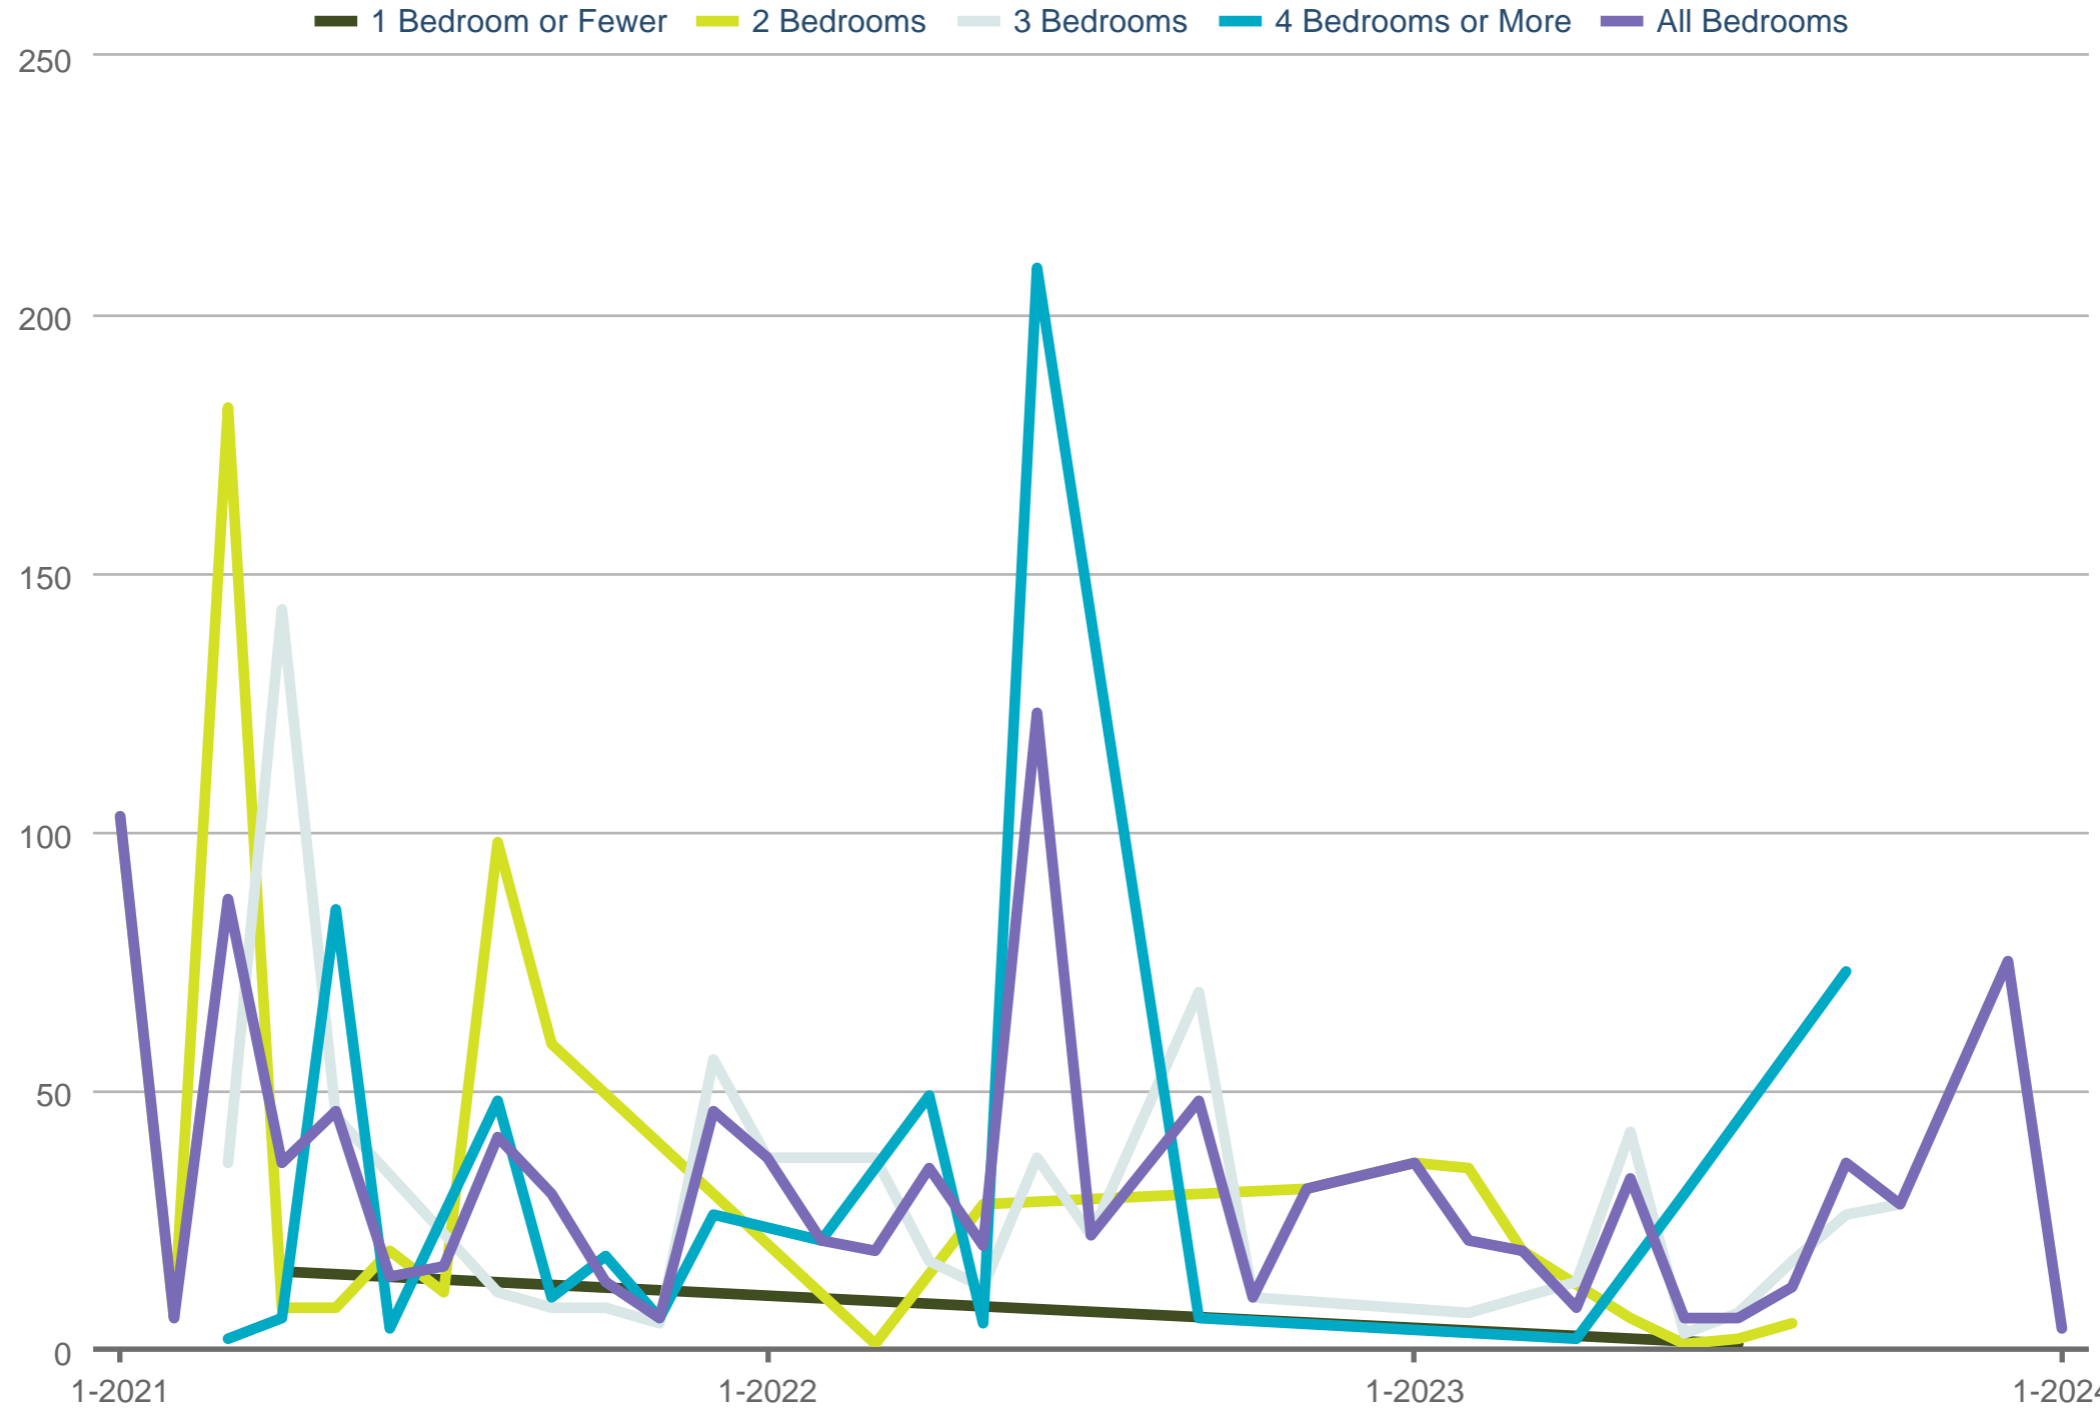

### Average Listing to Contract Days - By Bedrooms

VVWUL - University VW: Townhouse

Each data point is one month of activity. Data is from February 24, 2024.