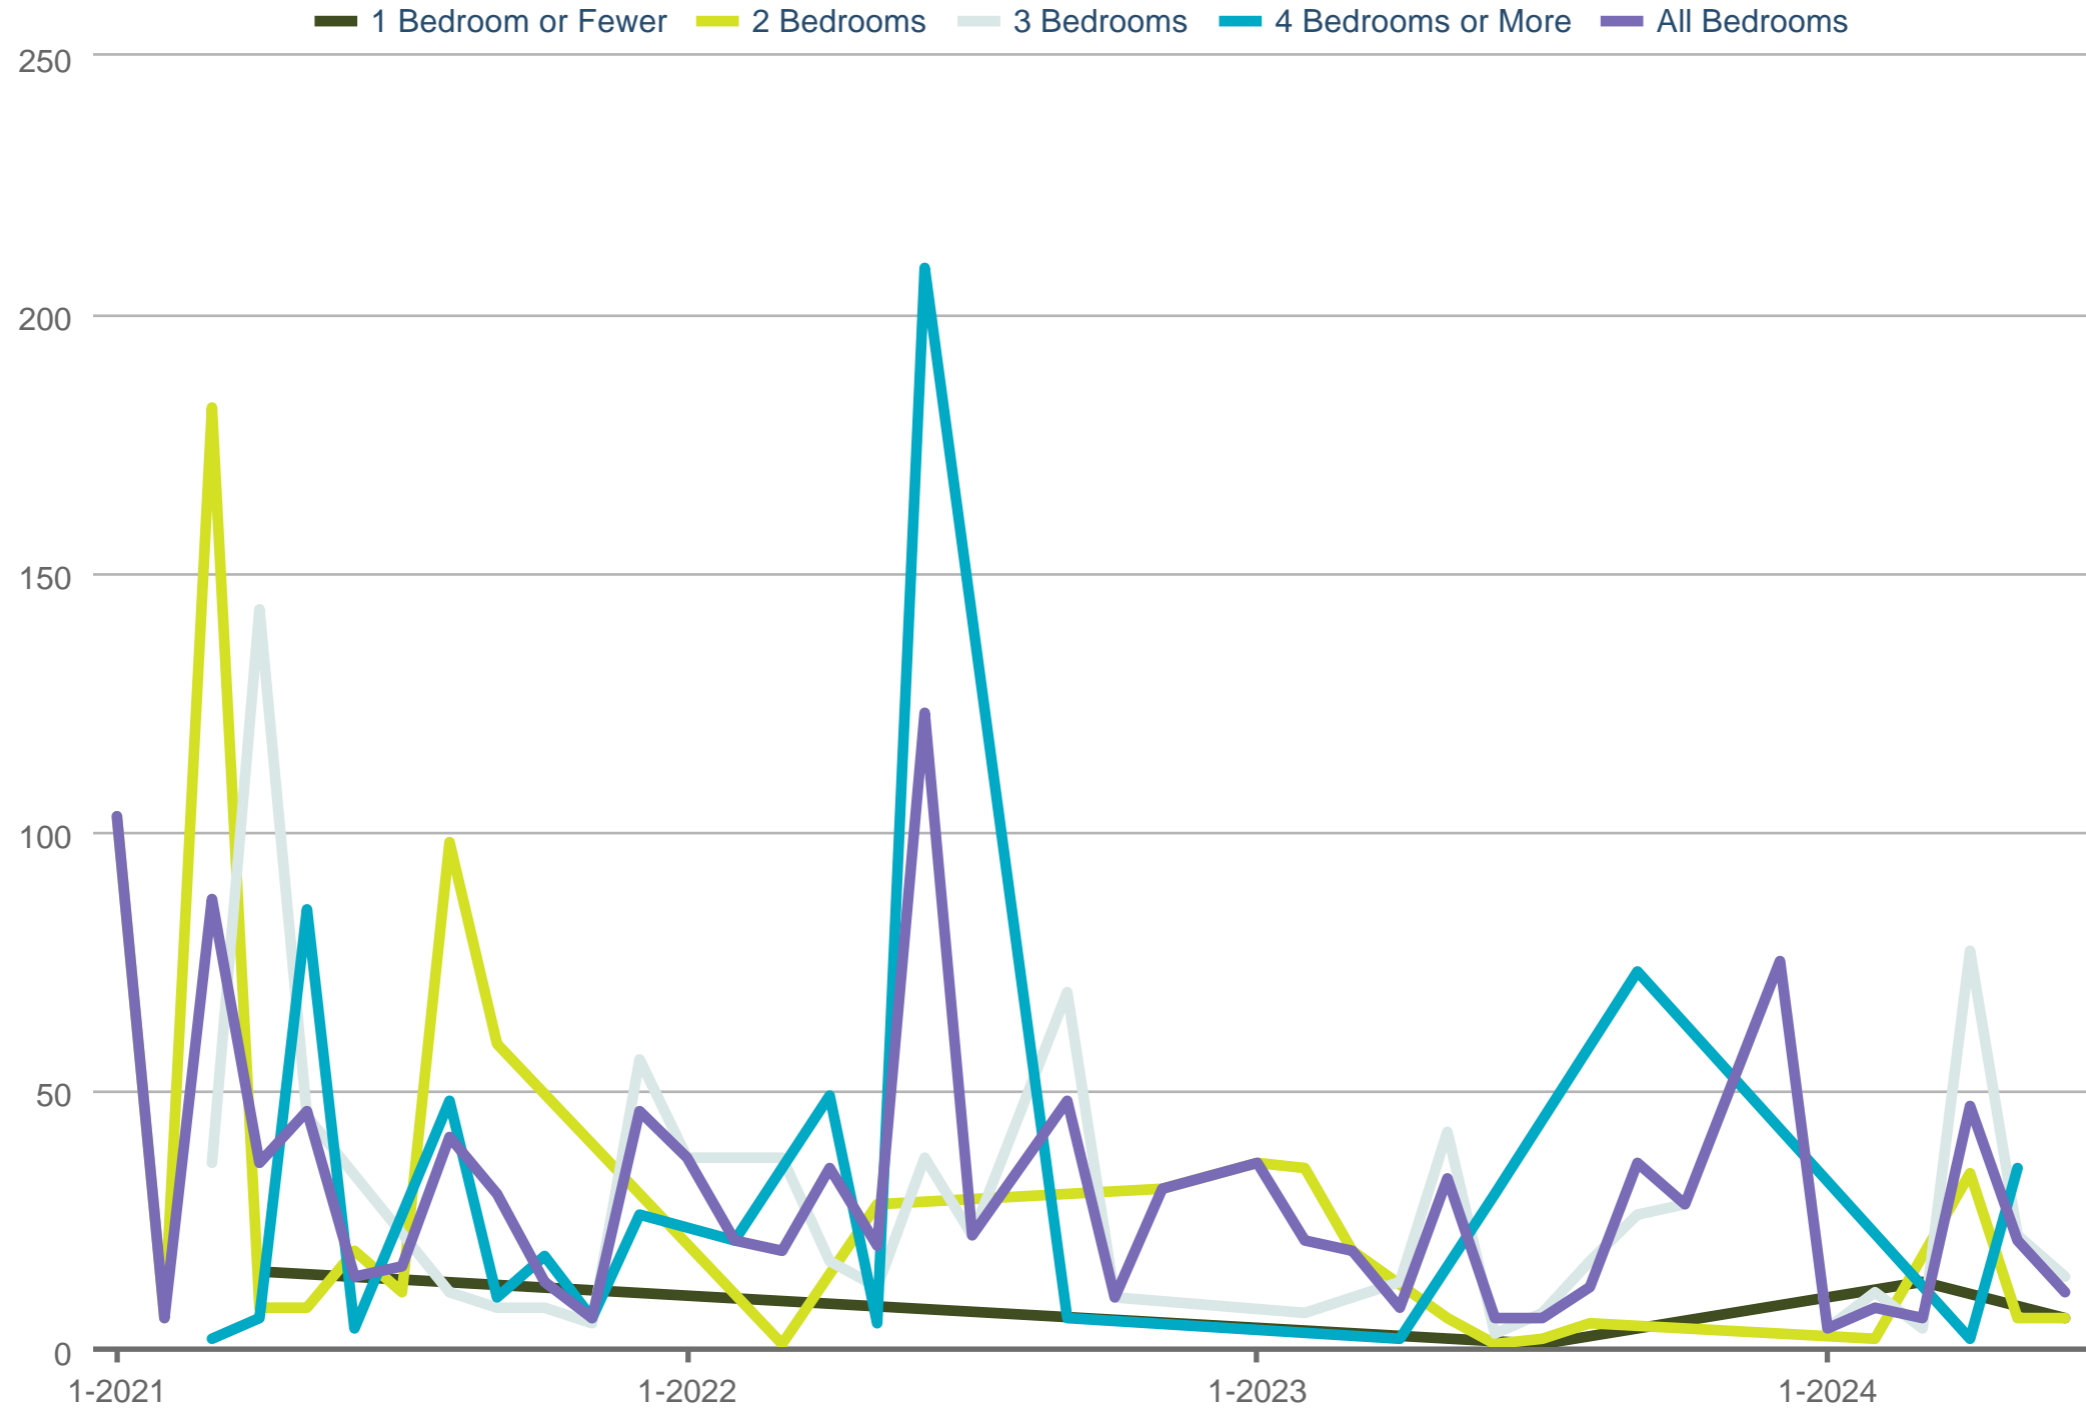

Average Listing to Contract Days - By Bedrooms

VVWUL - University VW: Townhouse

Each data point is one month of activity. Data is from July 27, 2024.