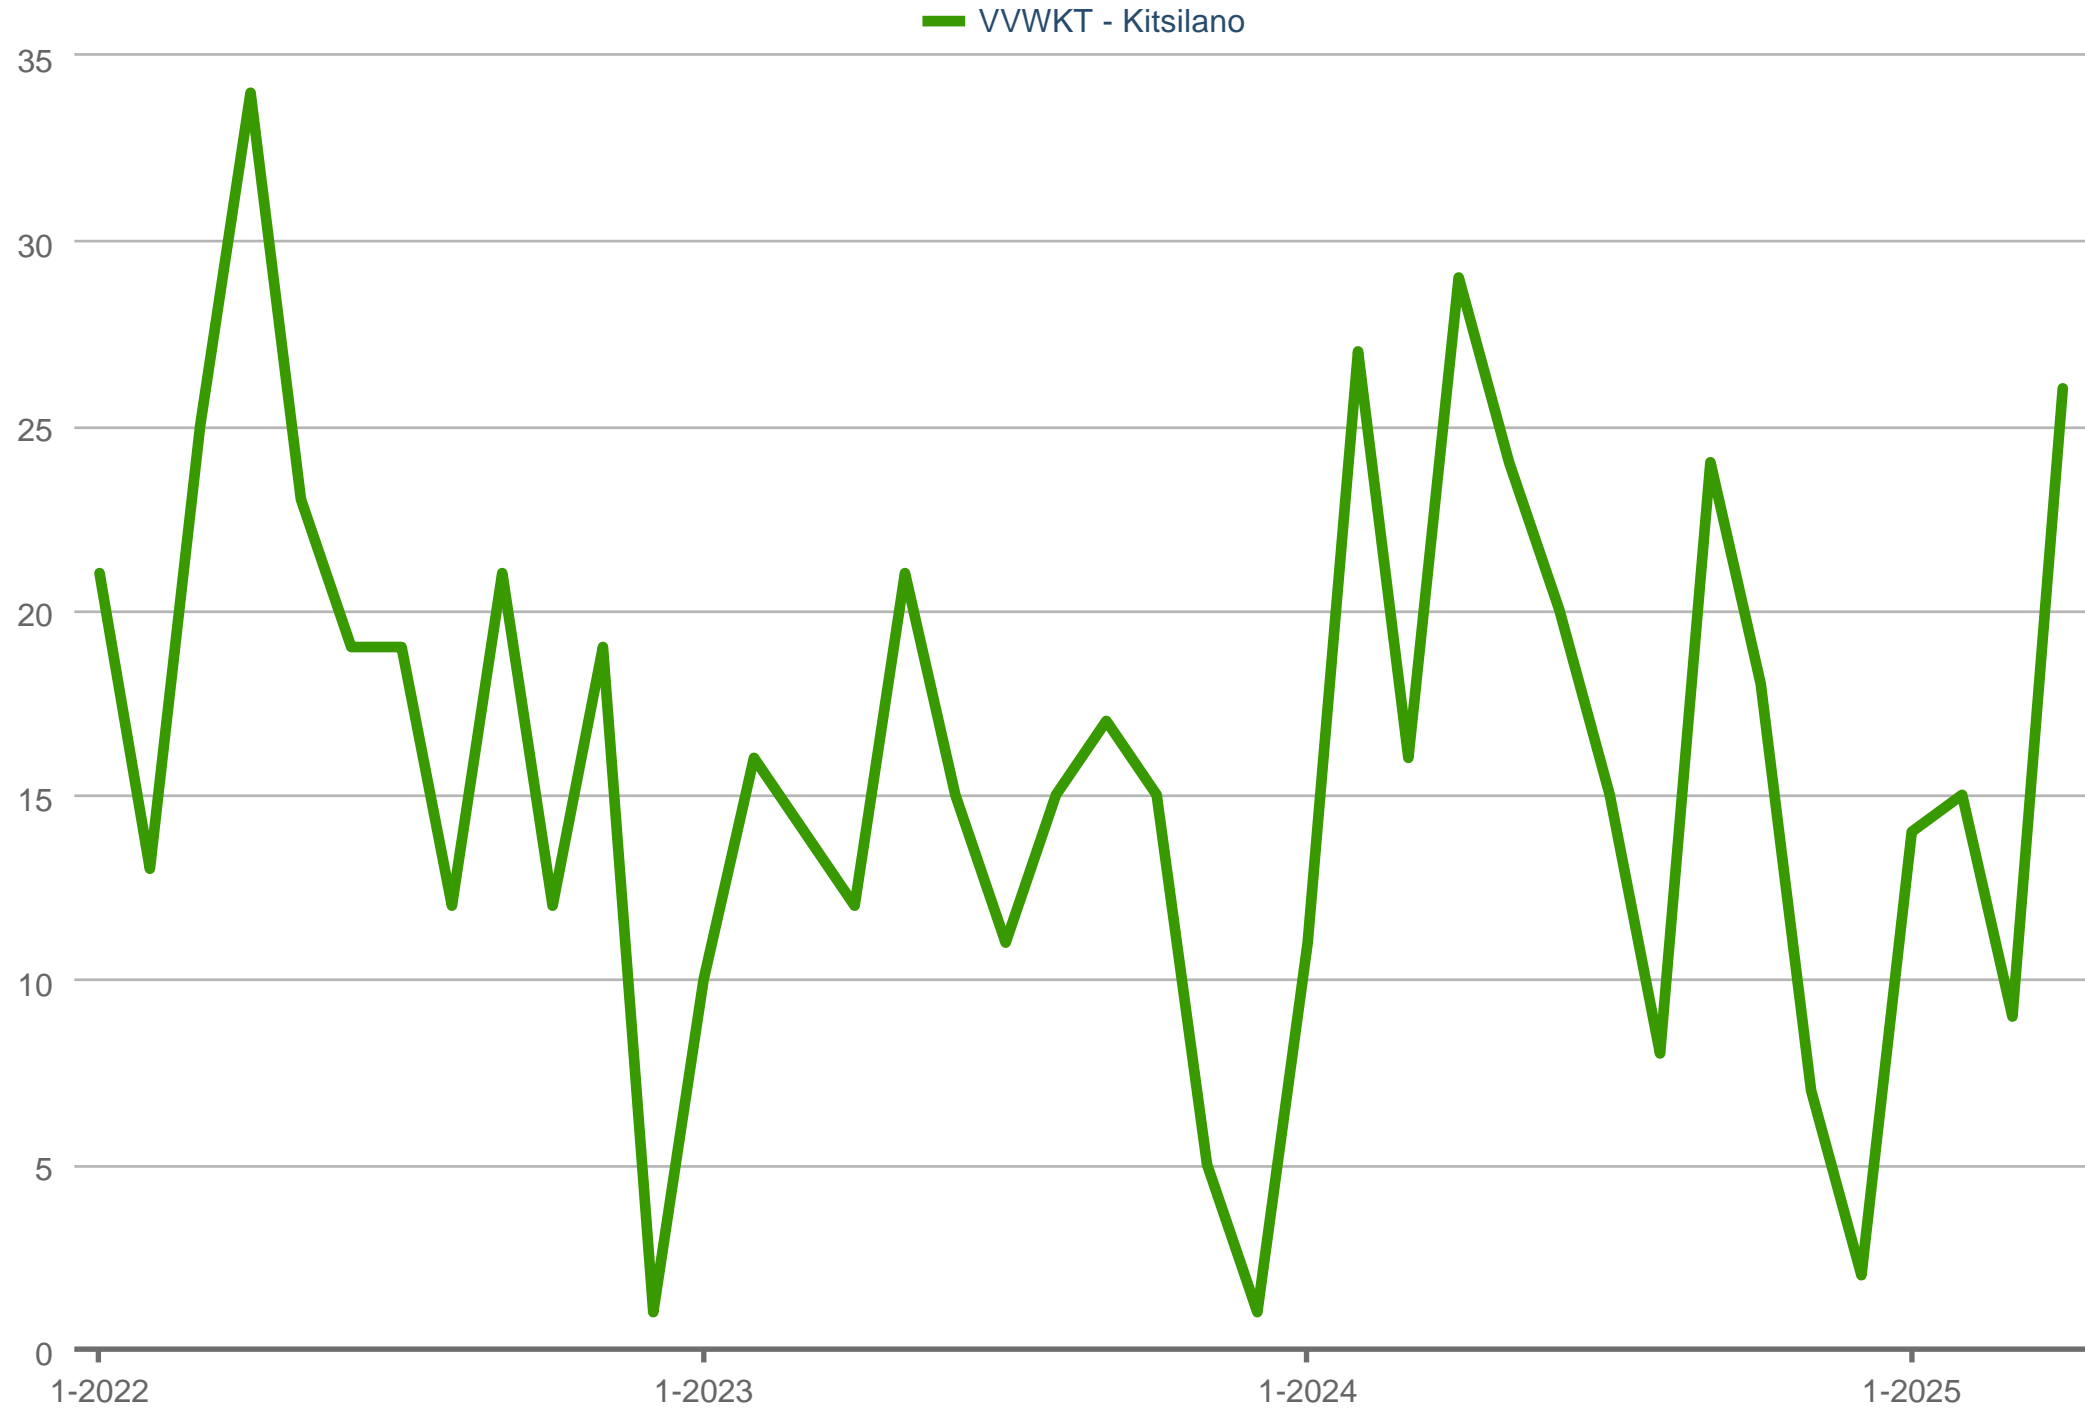

New Listings

VVWKT - Kitsilano: Detached (All)

Each data point is one month of activity. Data is from May 24, 2025.