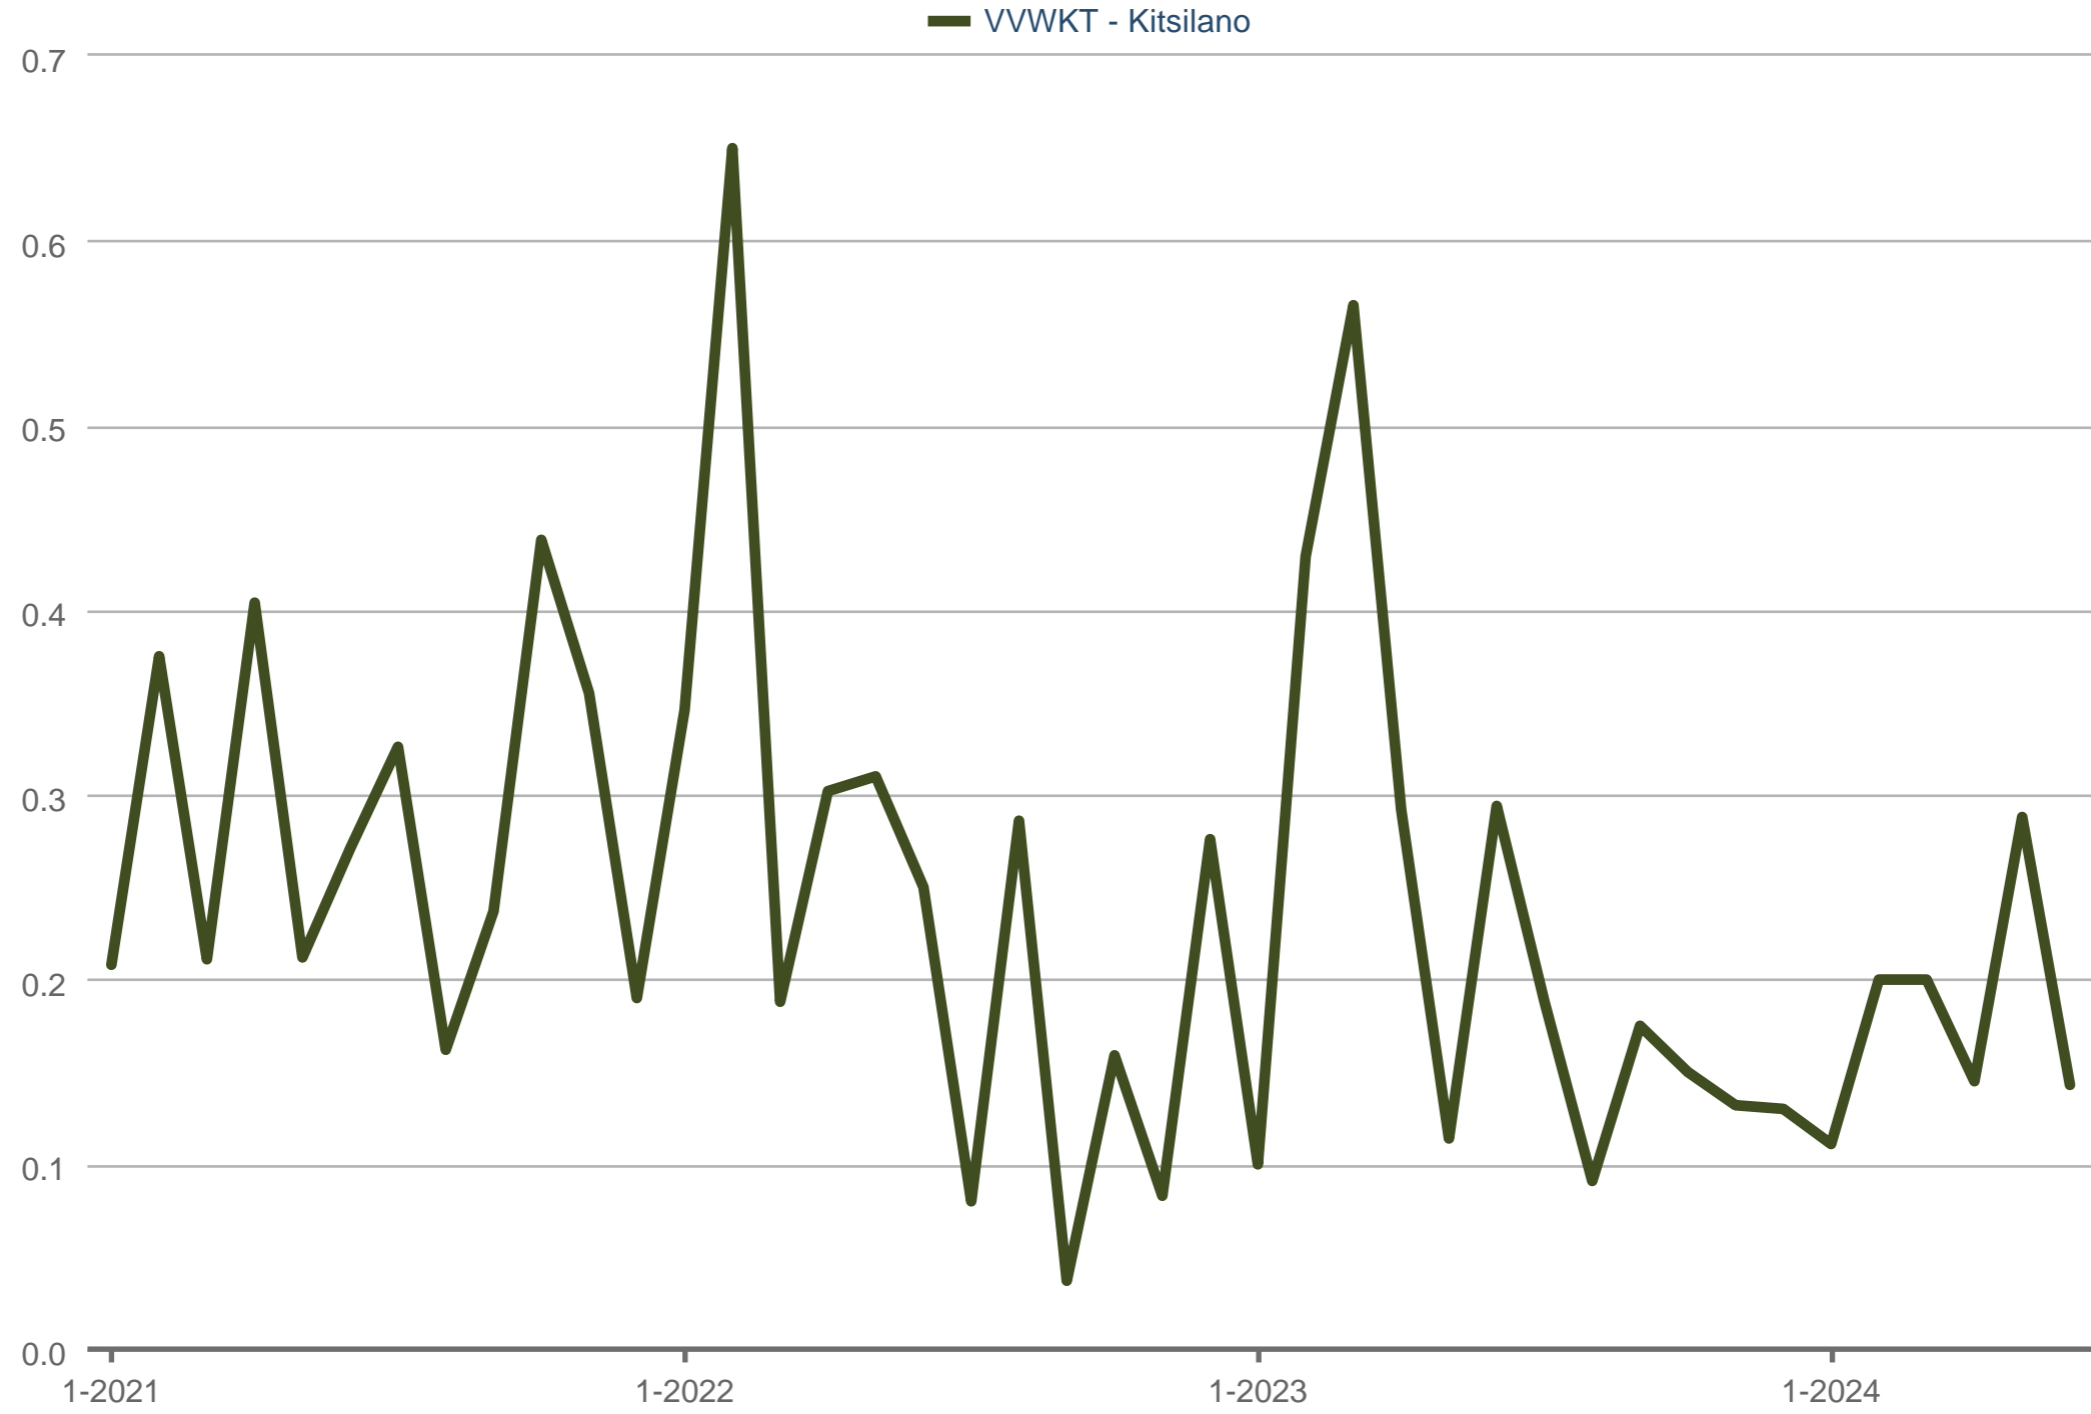

Sales to Actives Ratio

VVWKT - Kitsilano: Detached (All)

Each data point is one month of activity. Data is from July 27, 2024.