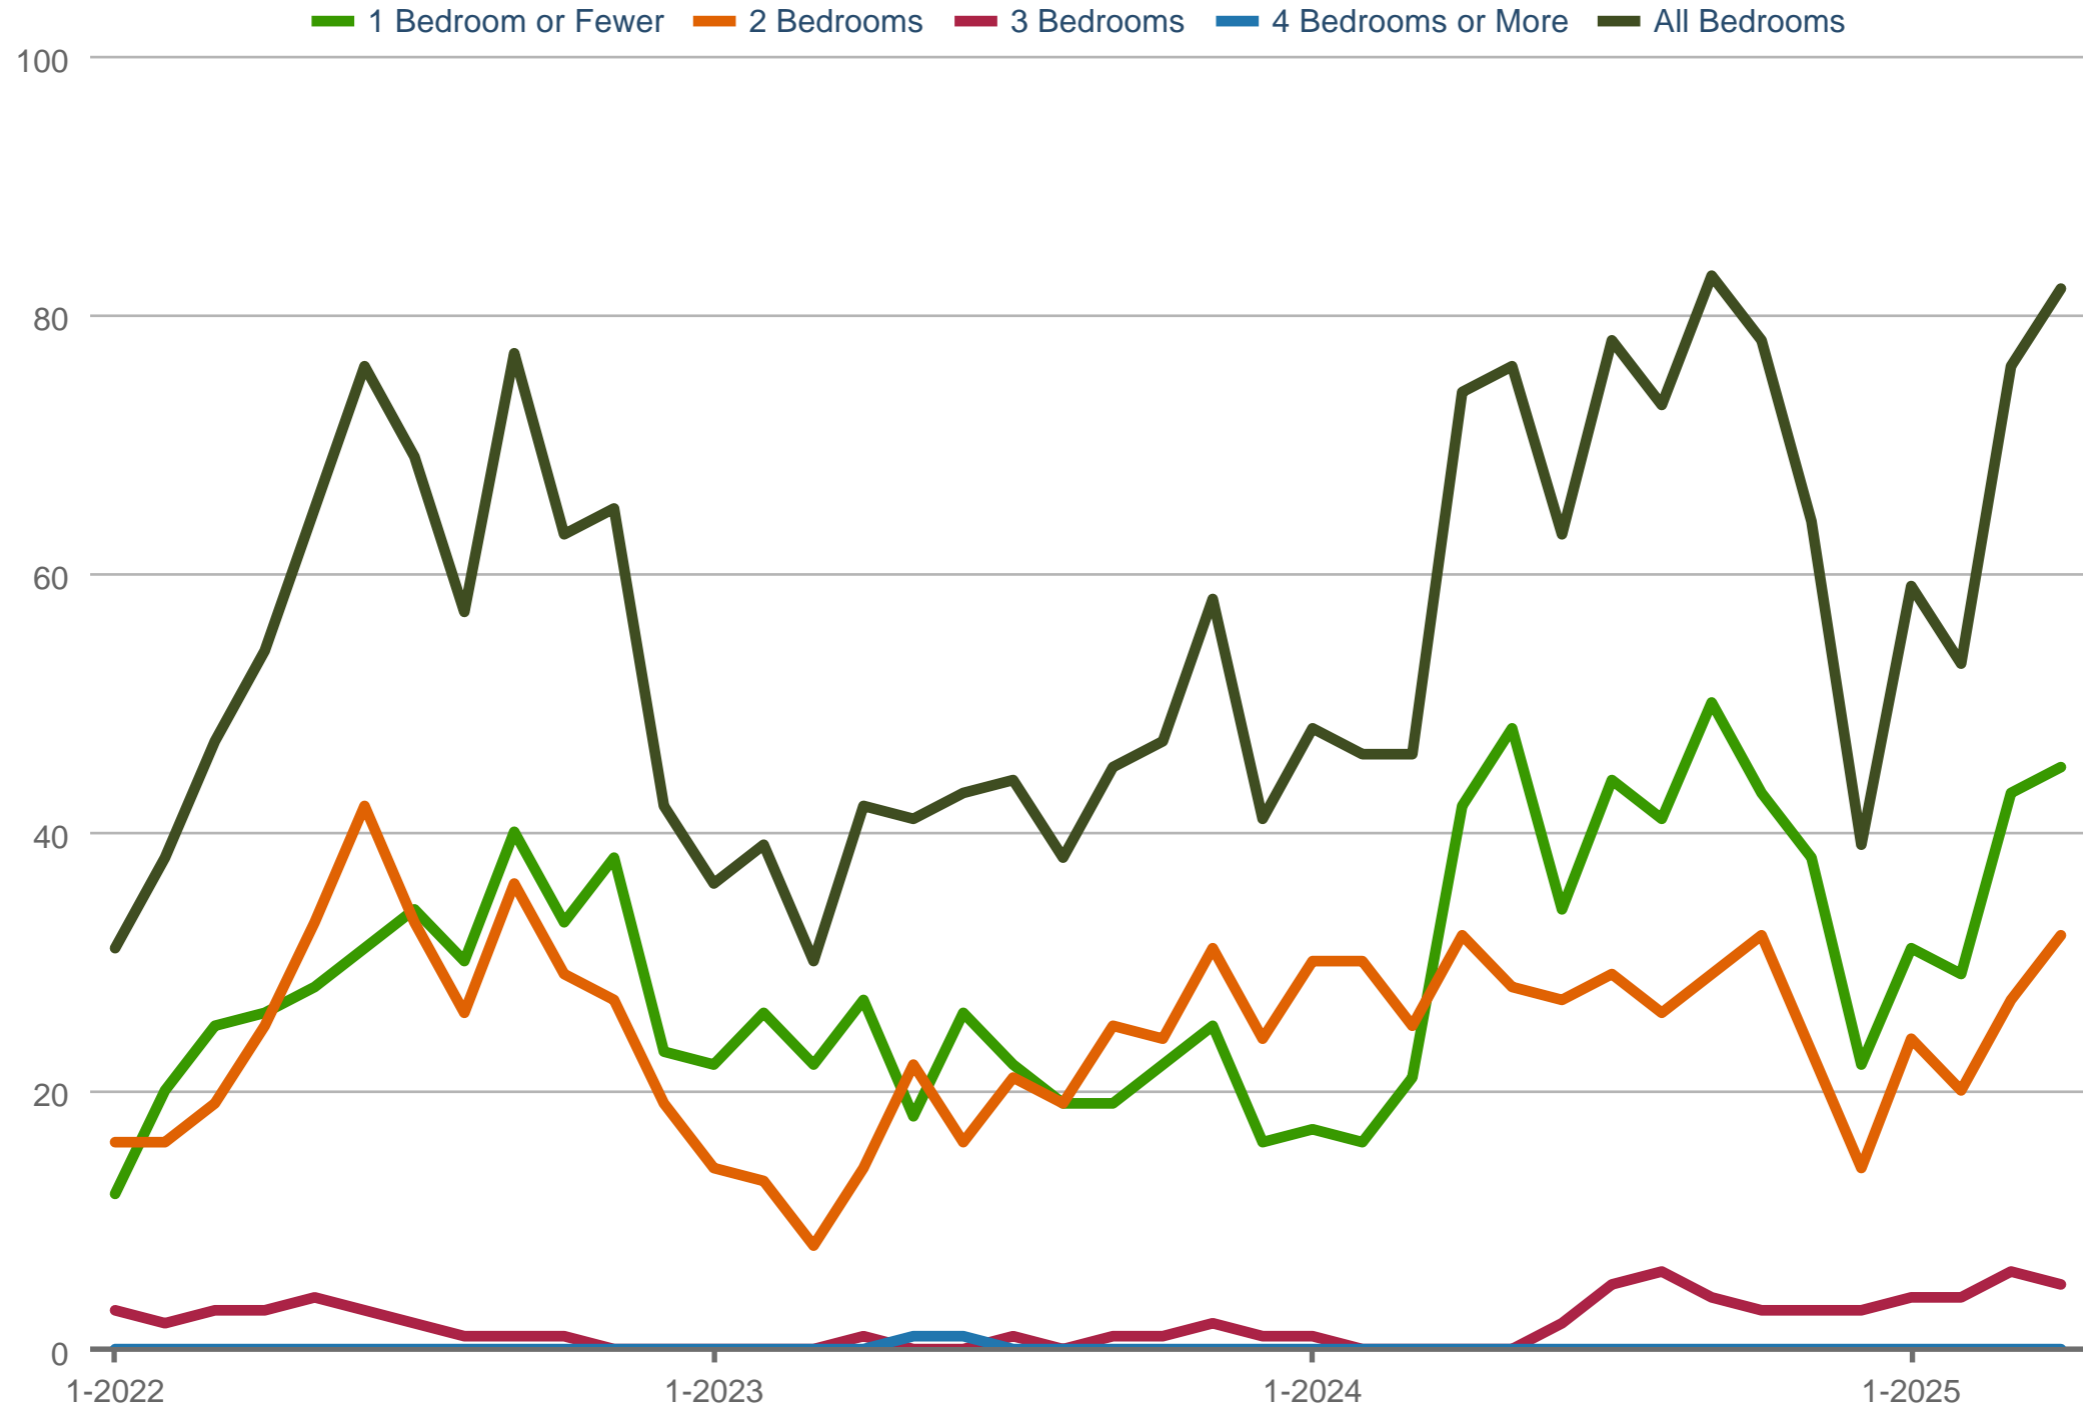

Total Inventory - By Bedrooms

VVWKT - Kitsilano: Apartment

Each data point is one month of activity. Data is from May 24, 2025.