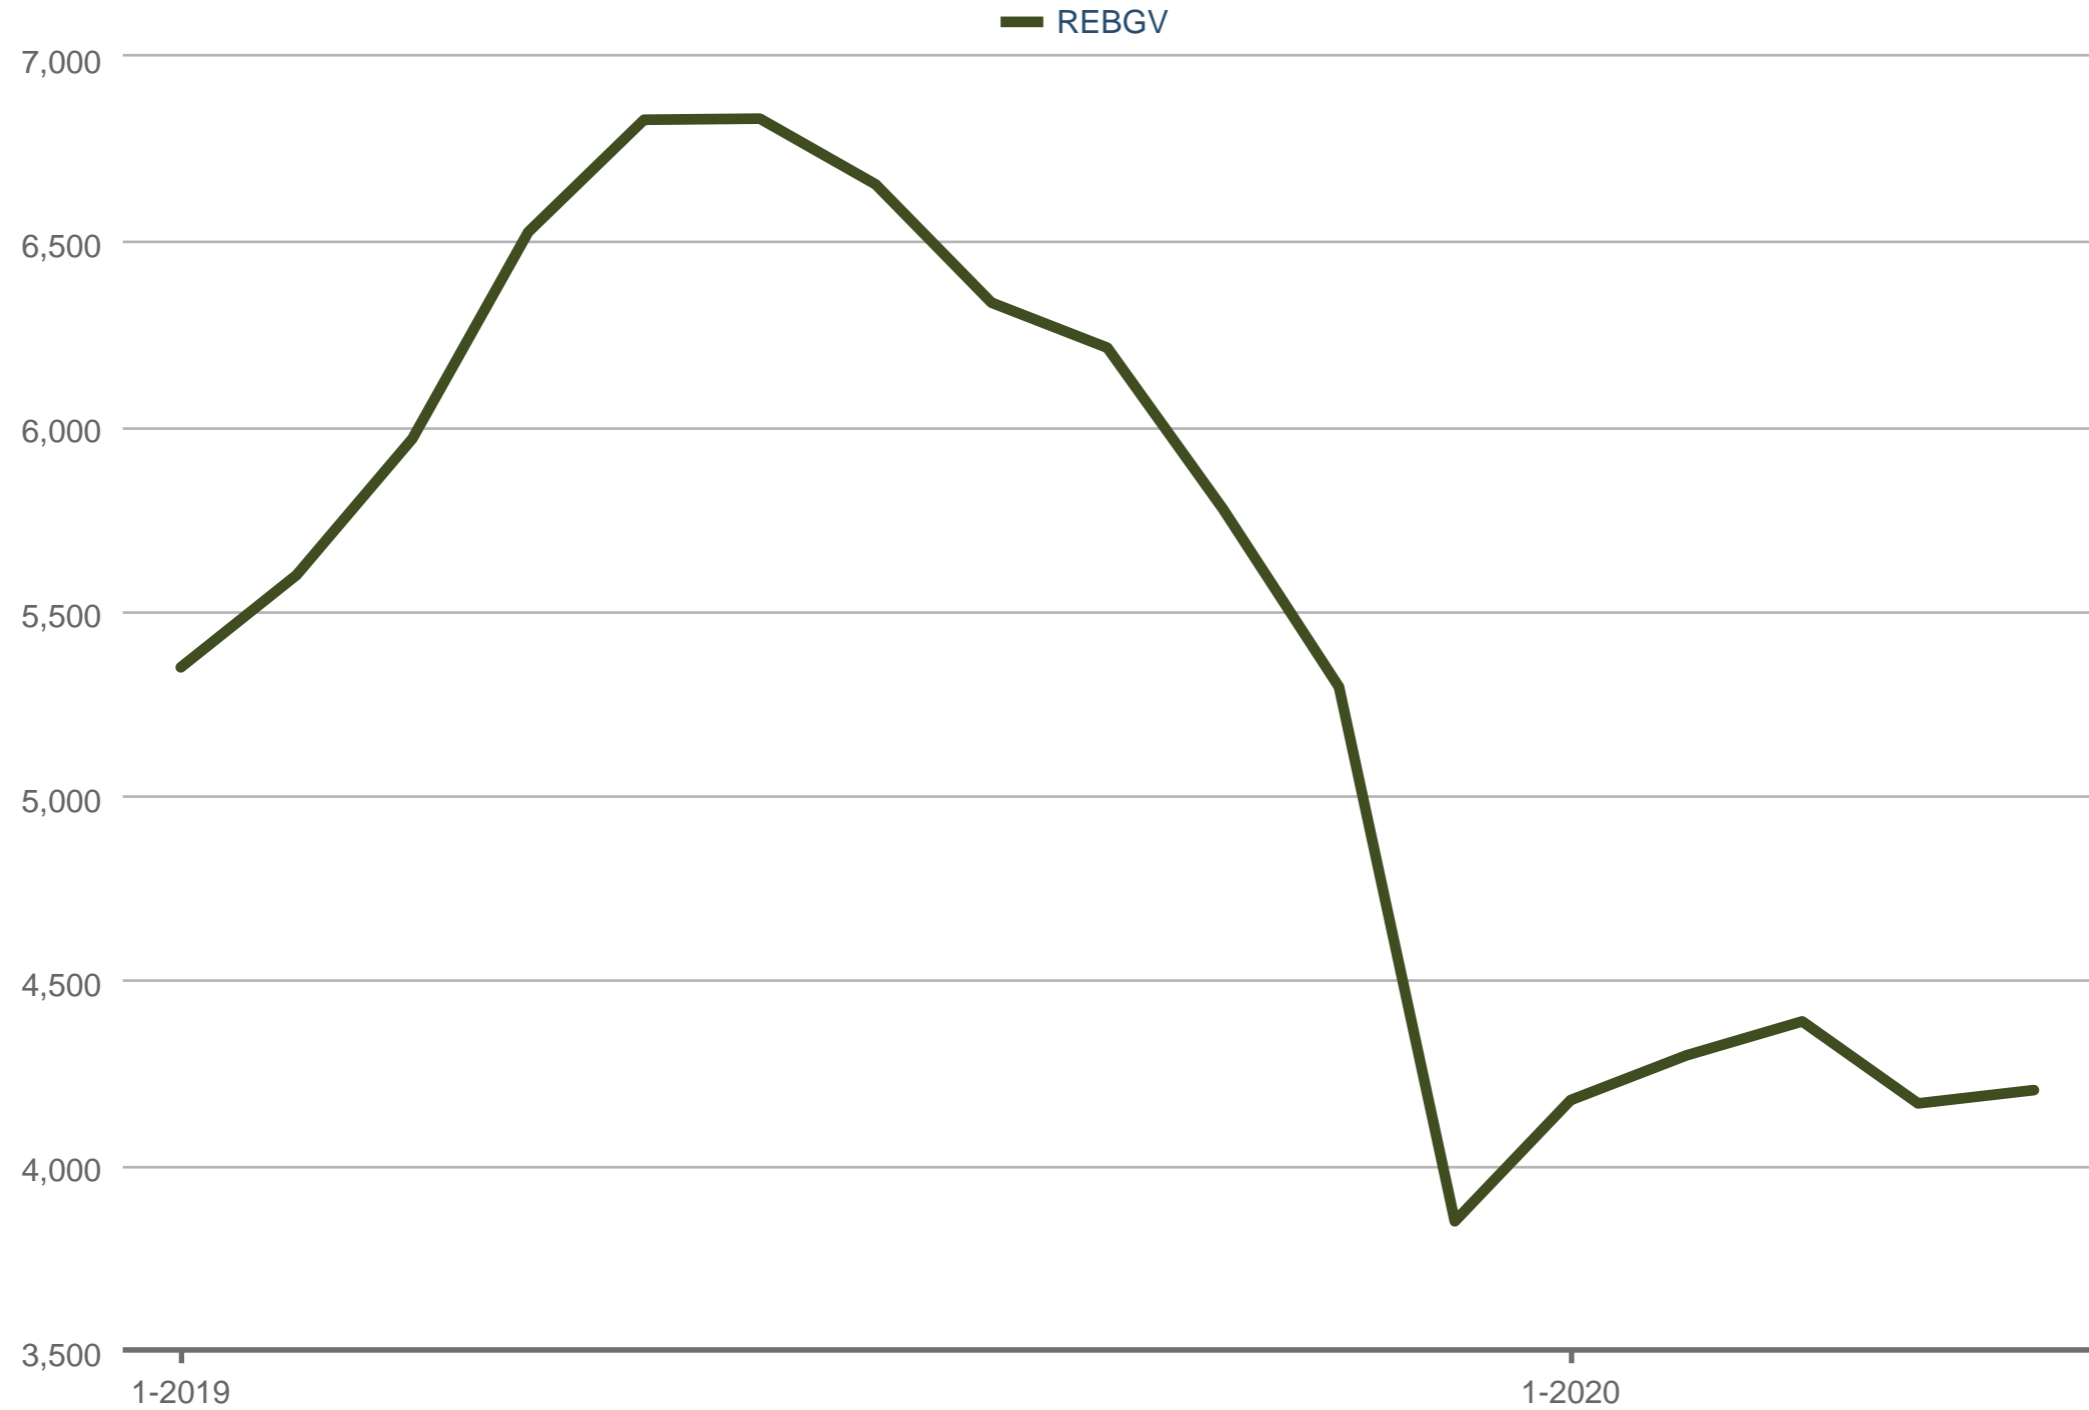

Total Inventory

REBGV: Detached (All)

Each data point is one month of activity. Data is from June 9, 2020.