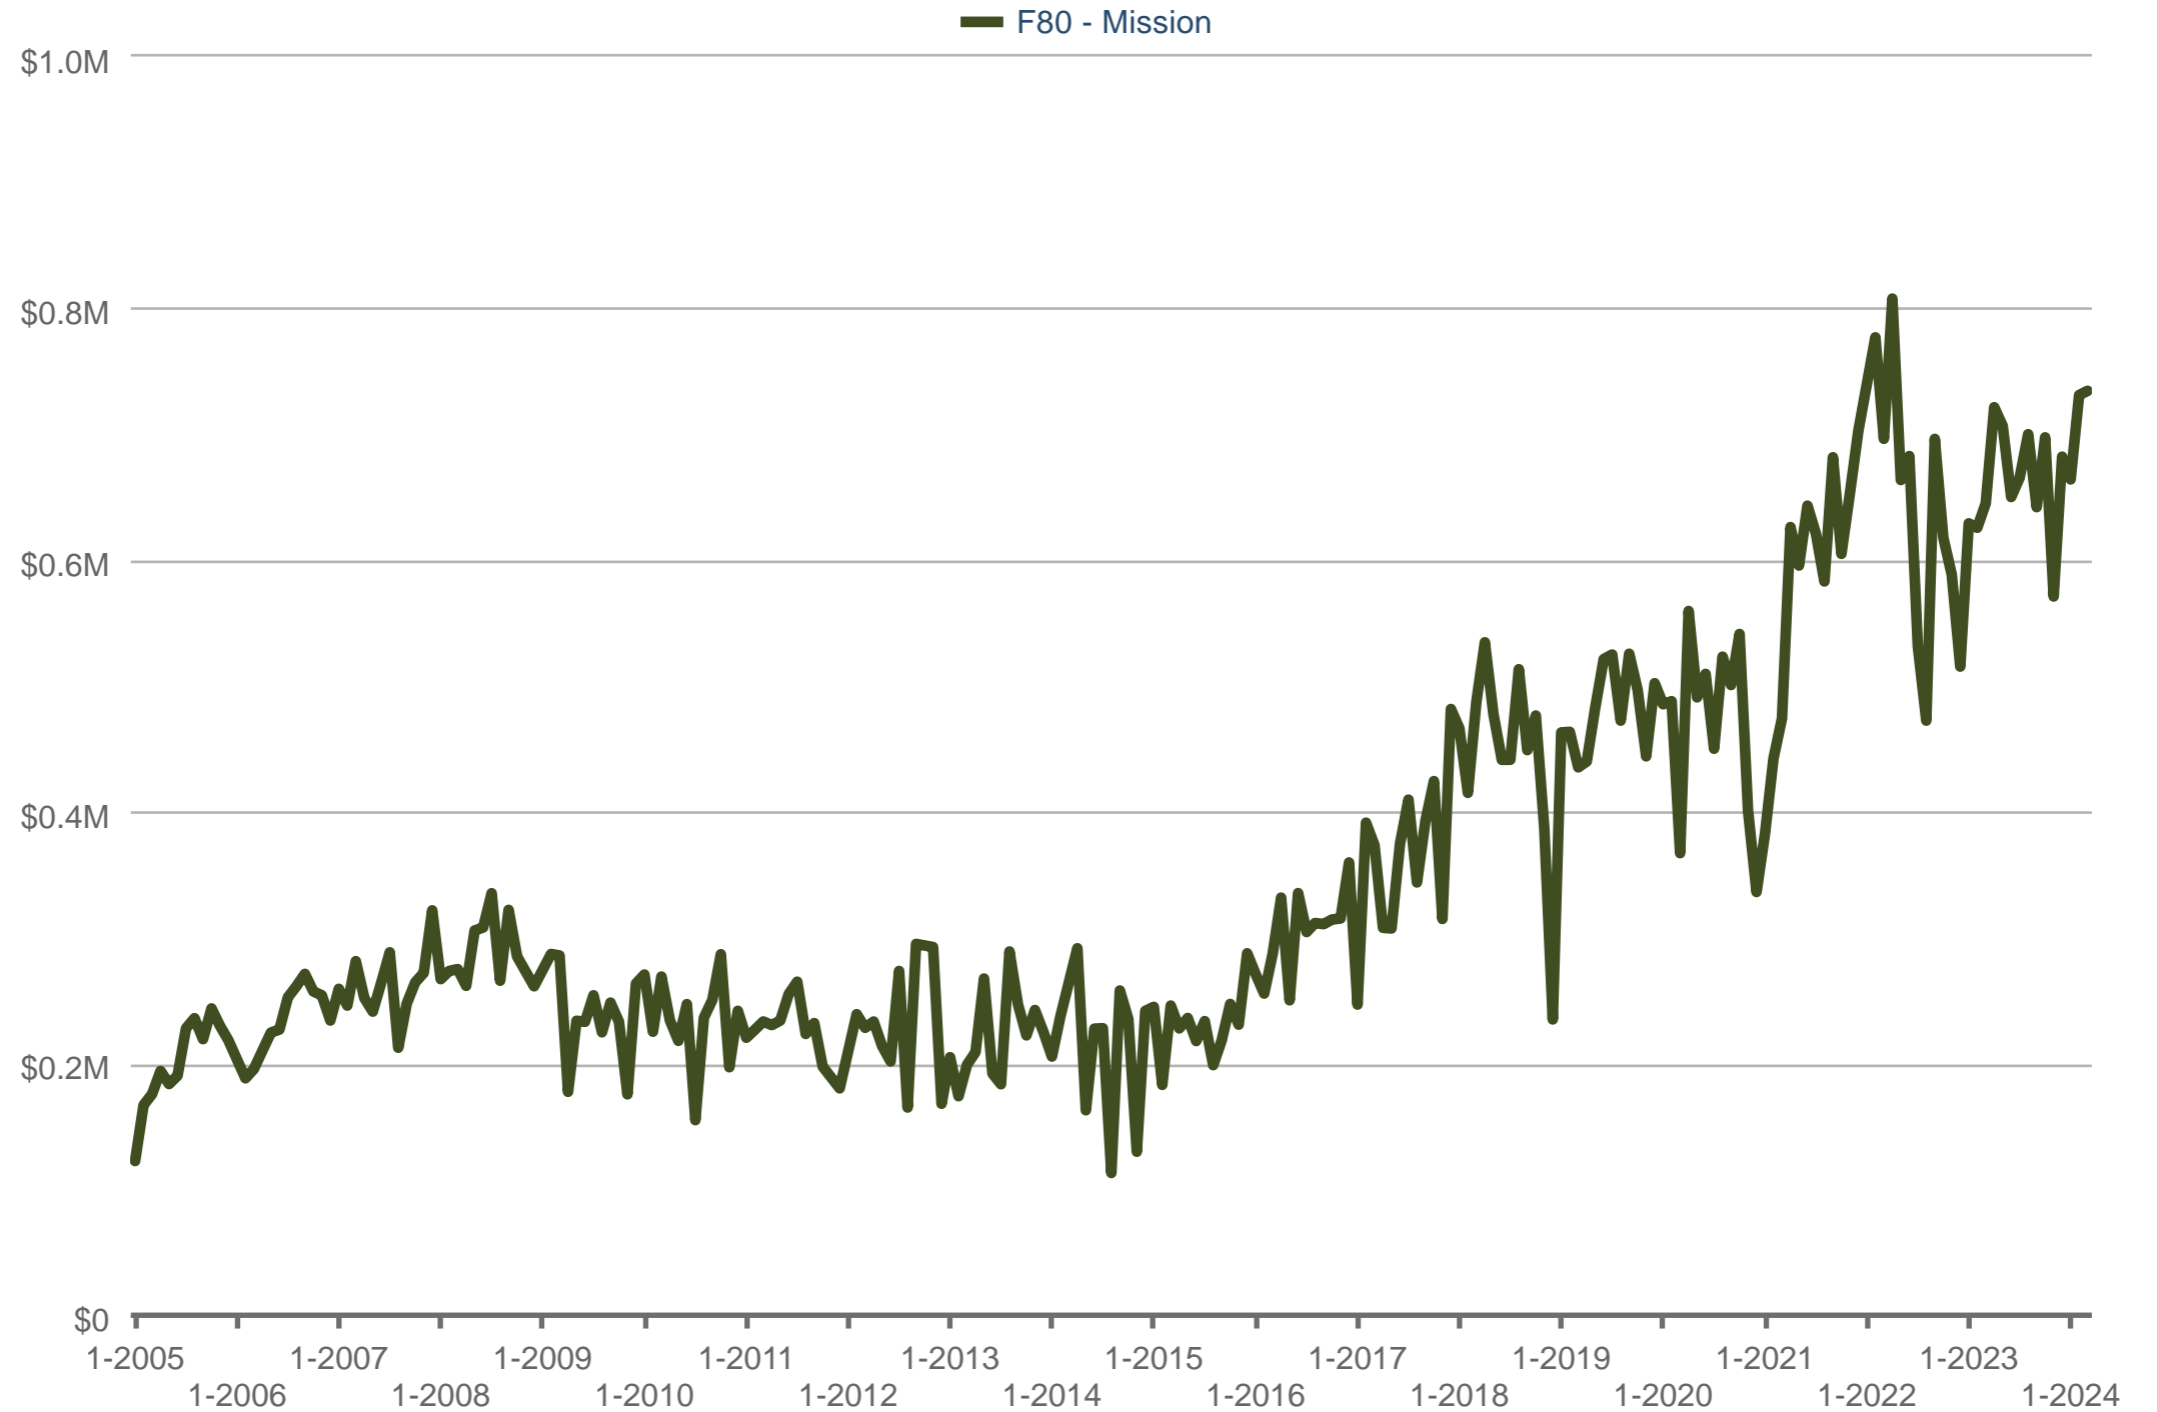

Don Pearce

Royal LePage - Brookside Realty

Office: 604-467-5000

Cell: 604-230-7917

donpearce@telus.net

www.thepearceteam.com

Average Sales Price

F80 - Mission: Townhouse

Each data point is one month of activity. Data is from April 27, 2024.

All data from Greater Vancouver REALTORS © 2024 ShowingTime.