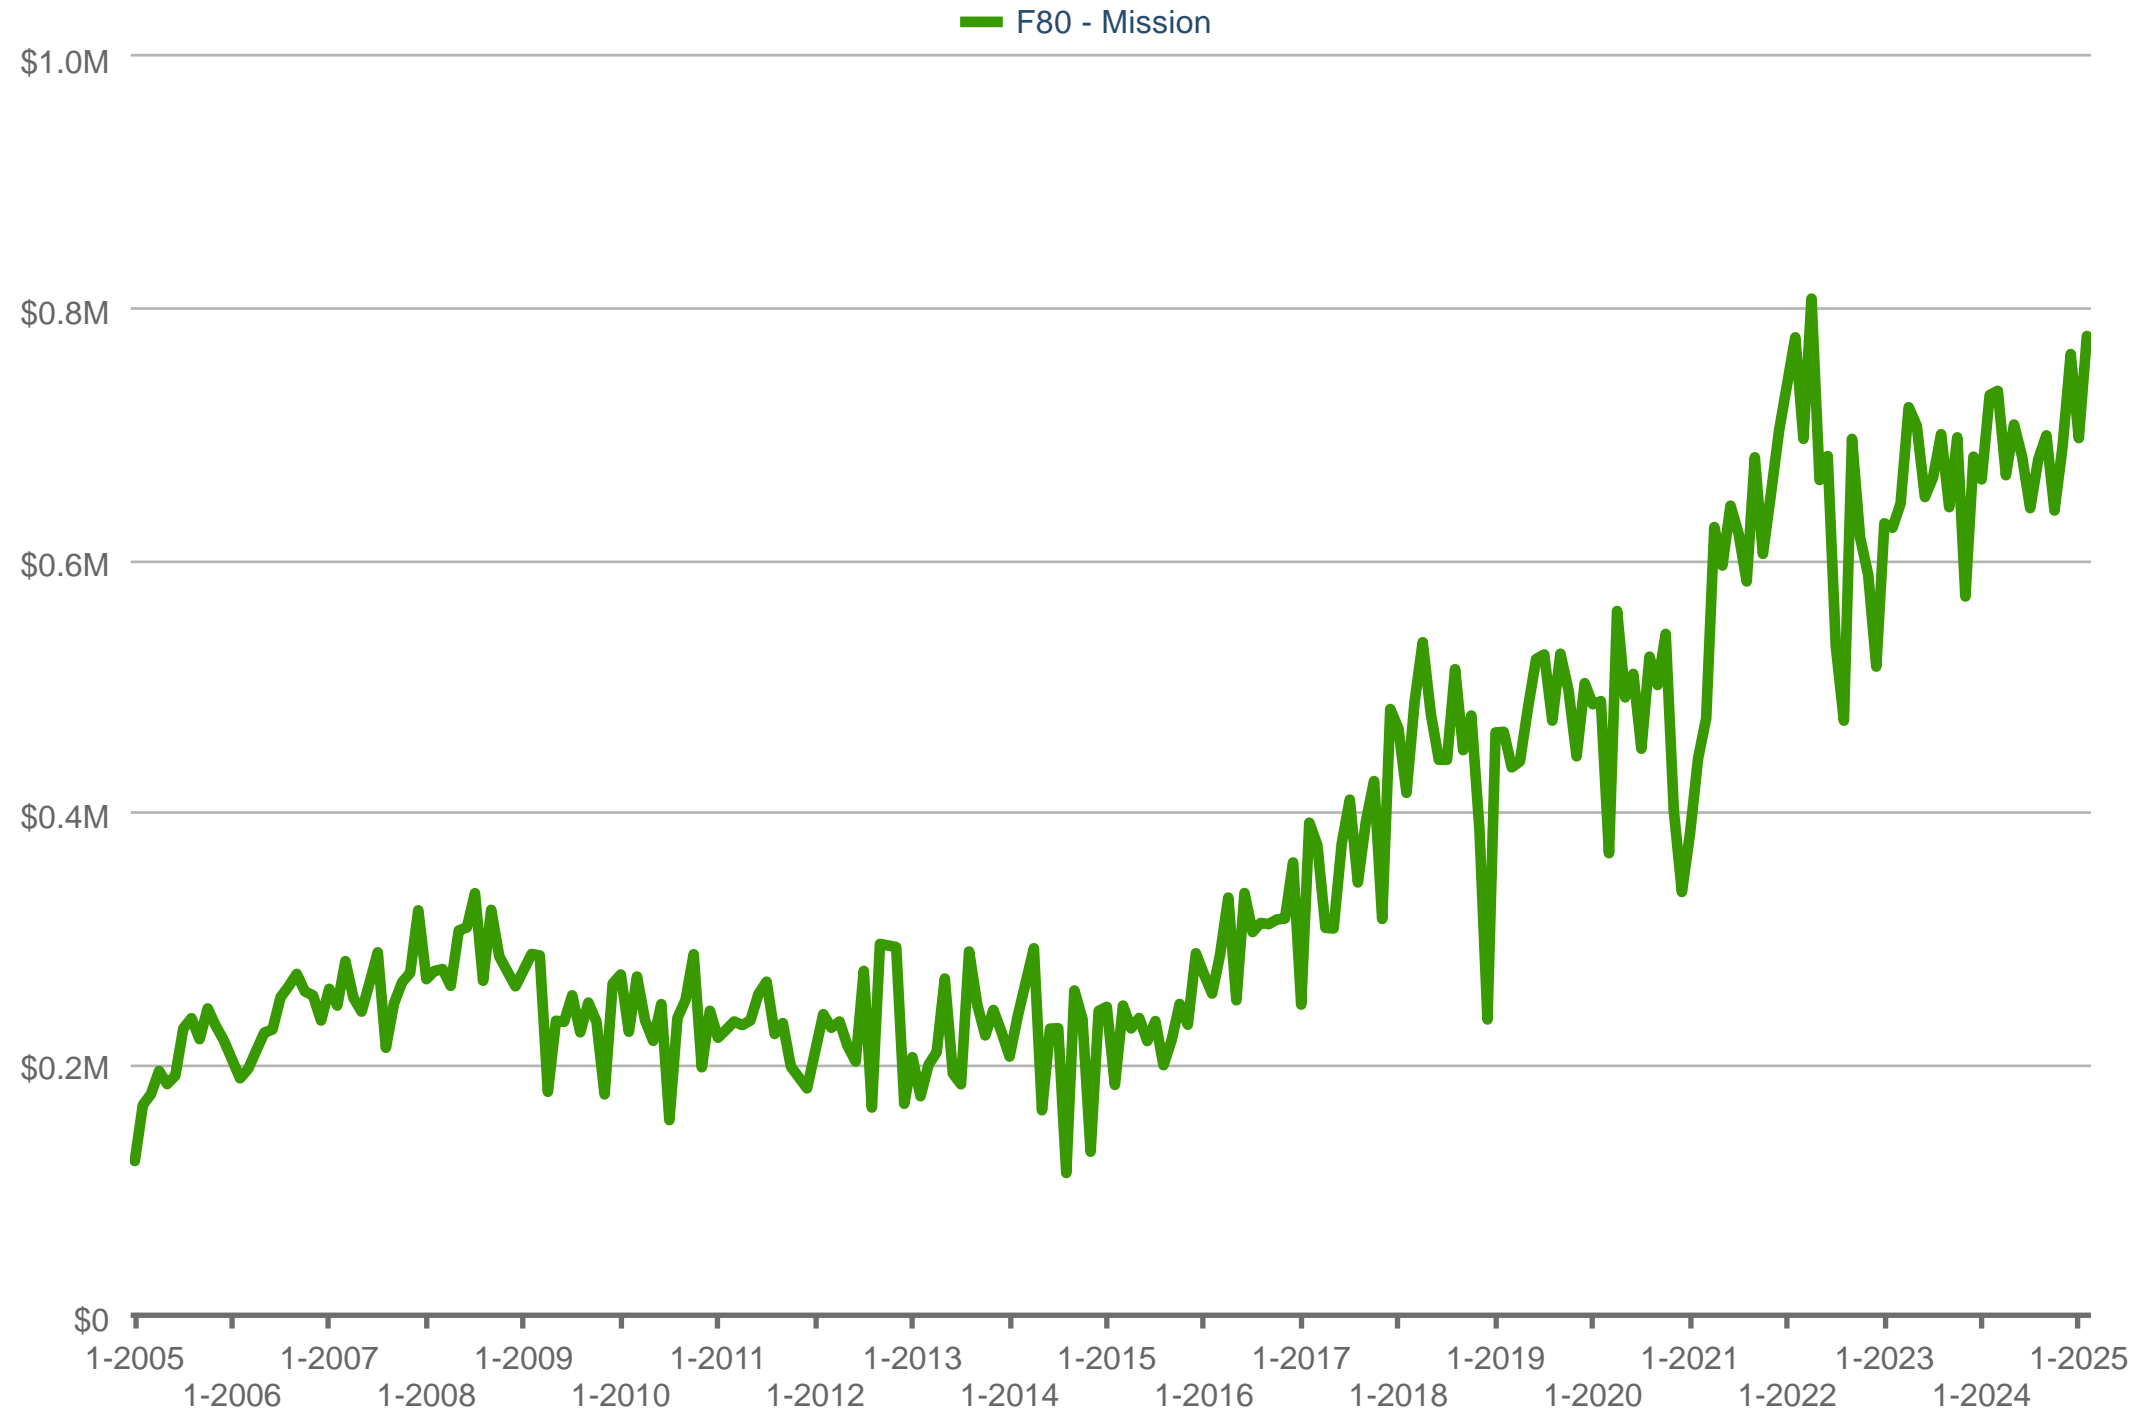

Don Pearce

Royal LePage - Brookside Realty

Office: 604-467-5000

Cell: 604-230-7917

donpearce@telus.net

www.thepearceteam.com

Average Sales Price

F80 - Mission: Townhouse

Each data point is one month of activity. Data is from March 27, 2025.

All data from Greater Vancouver REALTORS © 2025 ShowingTime.