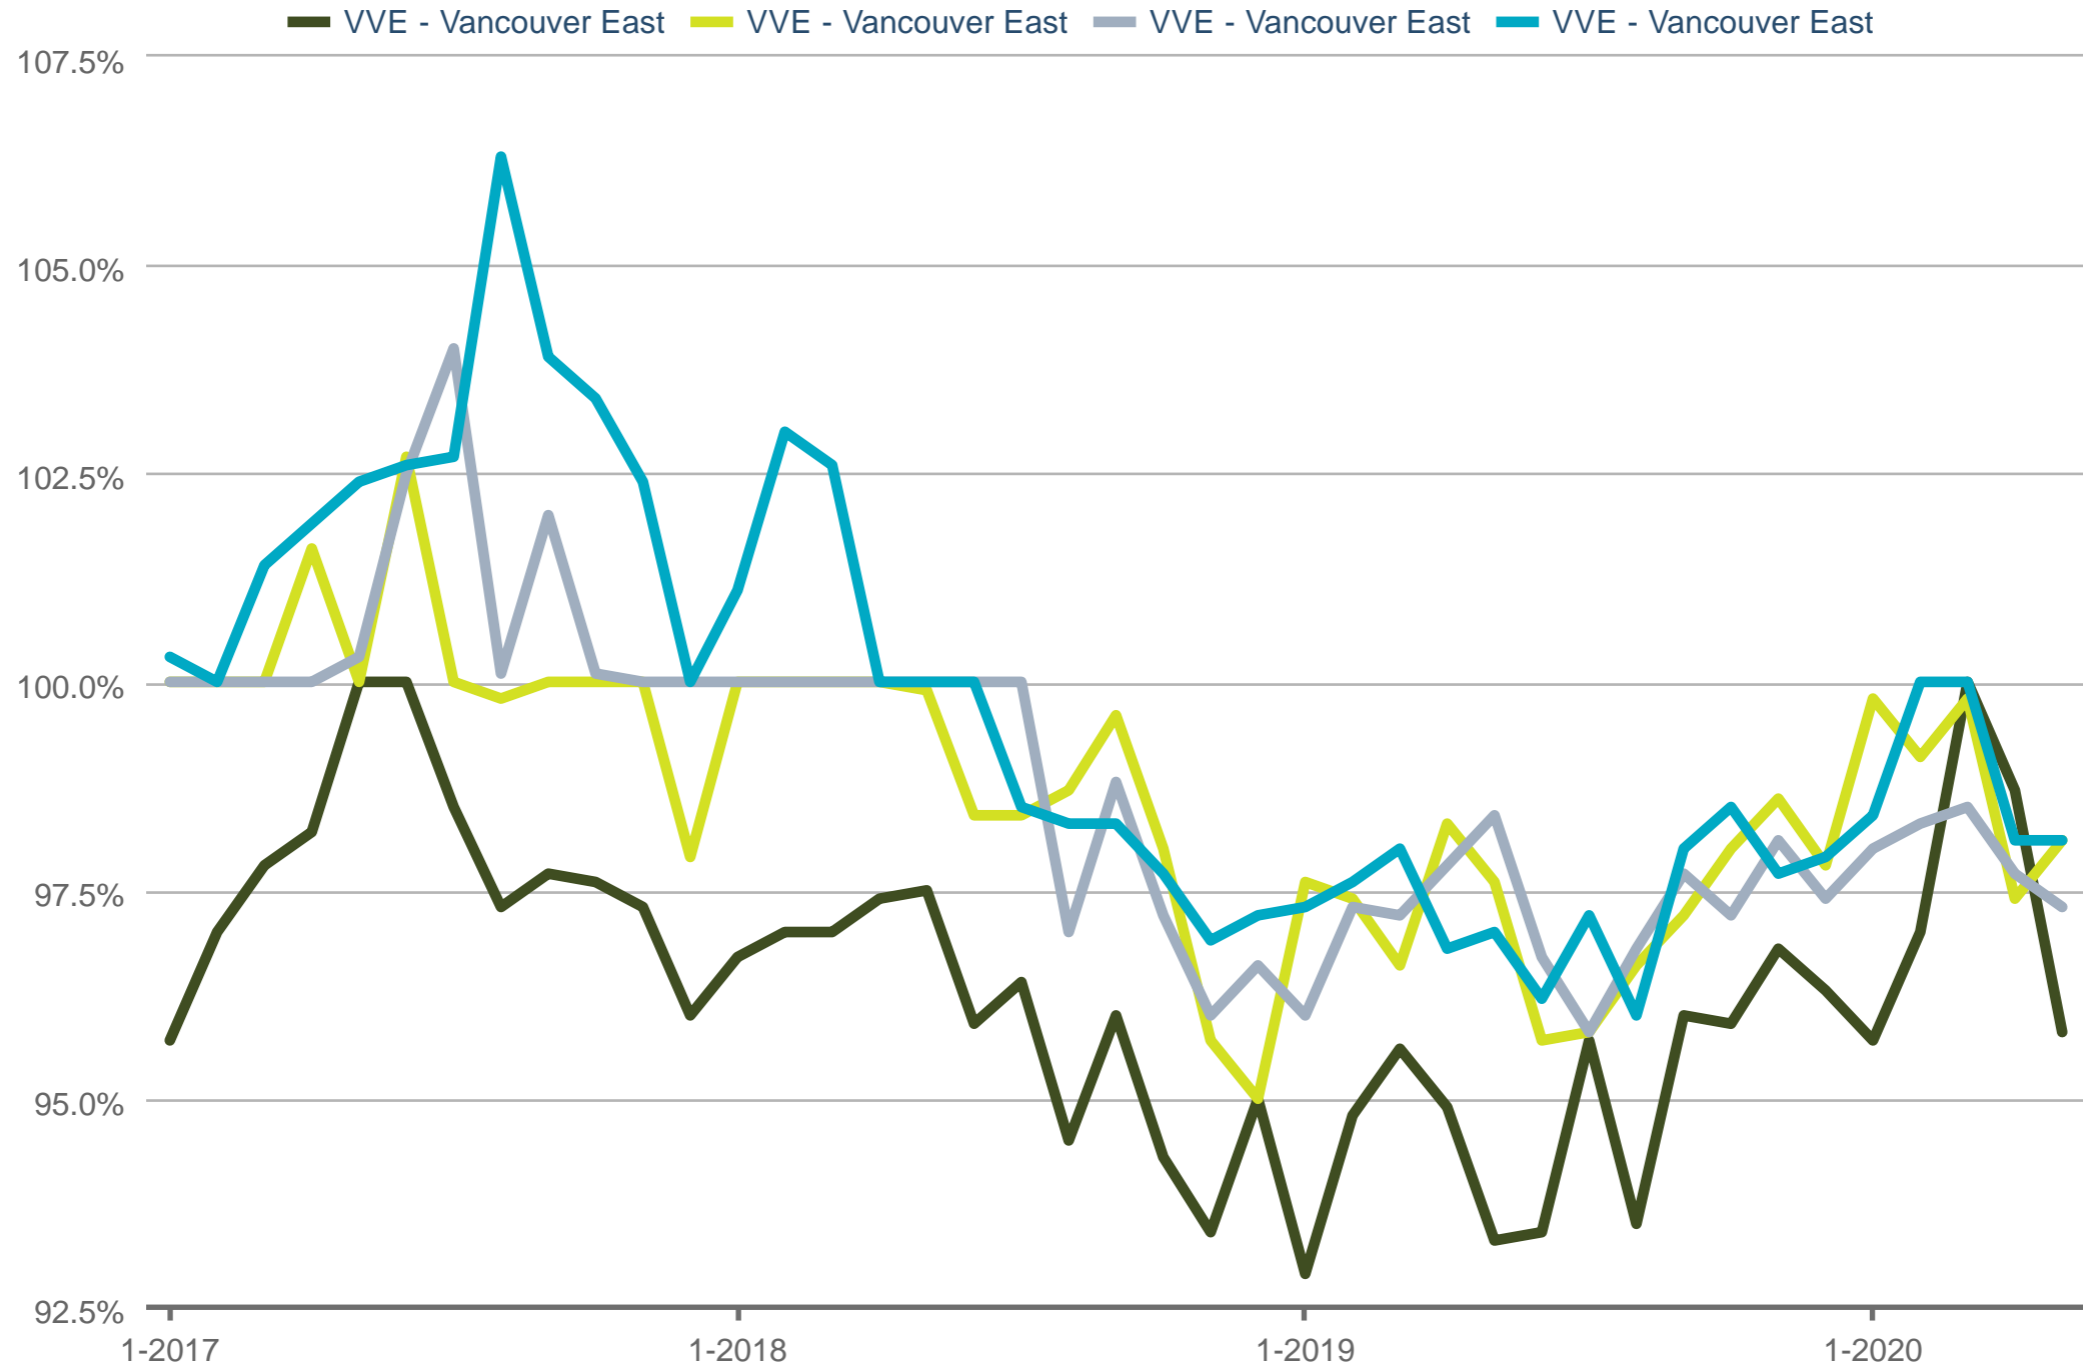

Kristi Holz PREC*
 Stilhavn Real Estate Services

Office: 778-387-7371
 Cell: 778-387-7371
Kristi@RealEstateVancity.ca
www.RealEstateVancity.ca

Median Percent of Original Price

VVE - Vancouver East: Detached (All) | VVE - Vancouver East: Townhouse | VVE - Vancouver East: 2 Bedrooms, Apartment | VVE - Vancouver East: 1 Bedroom or Fewer, Apartment

Each data point is one month of activity. Data is from June 10, 2020.