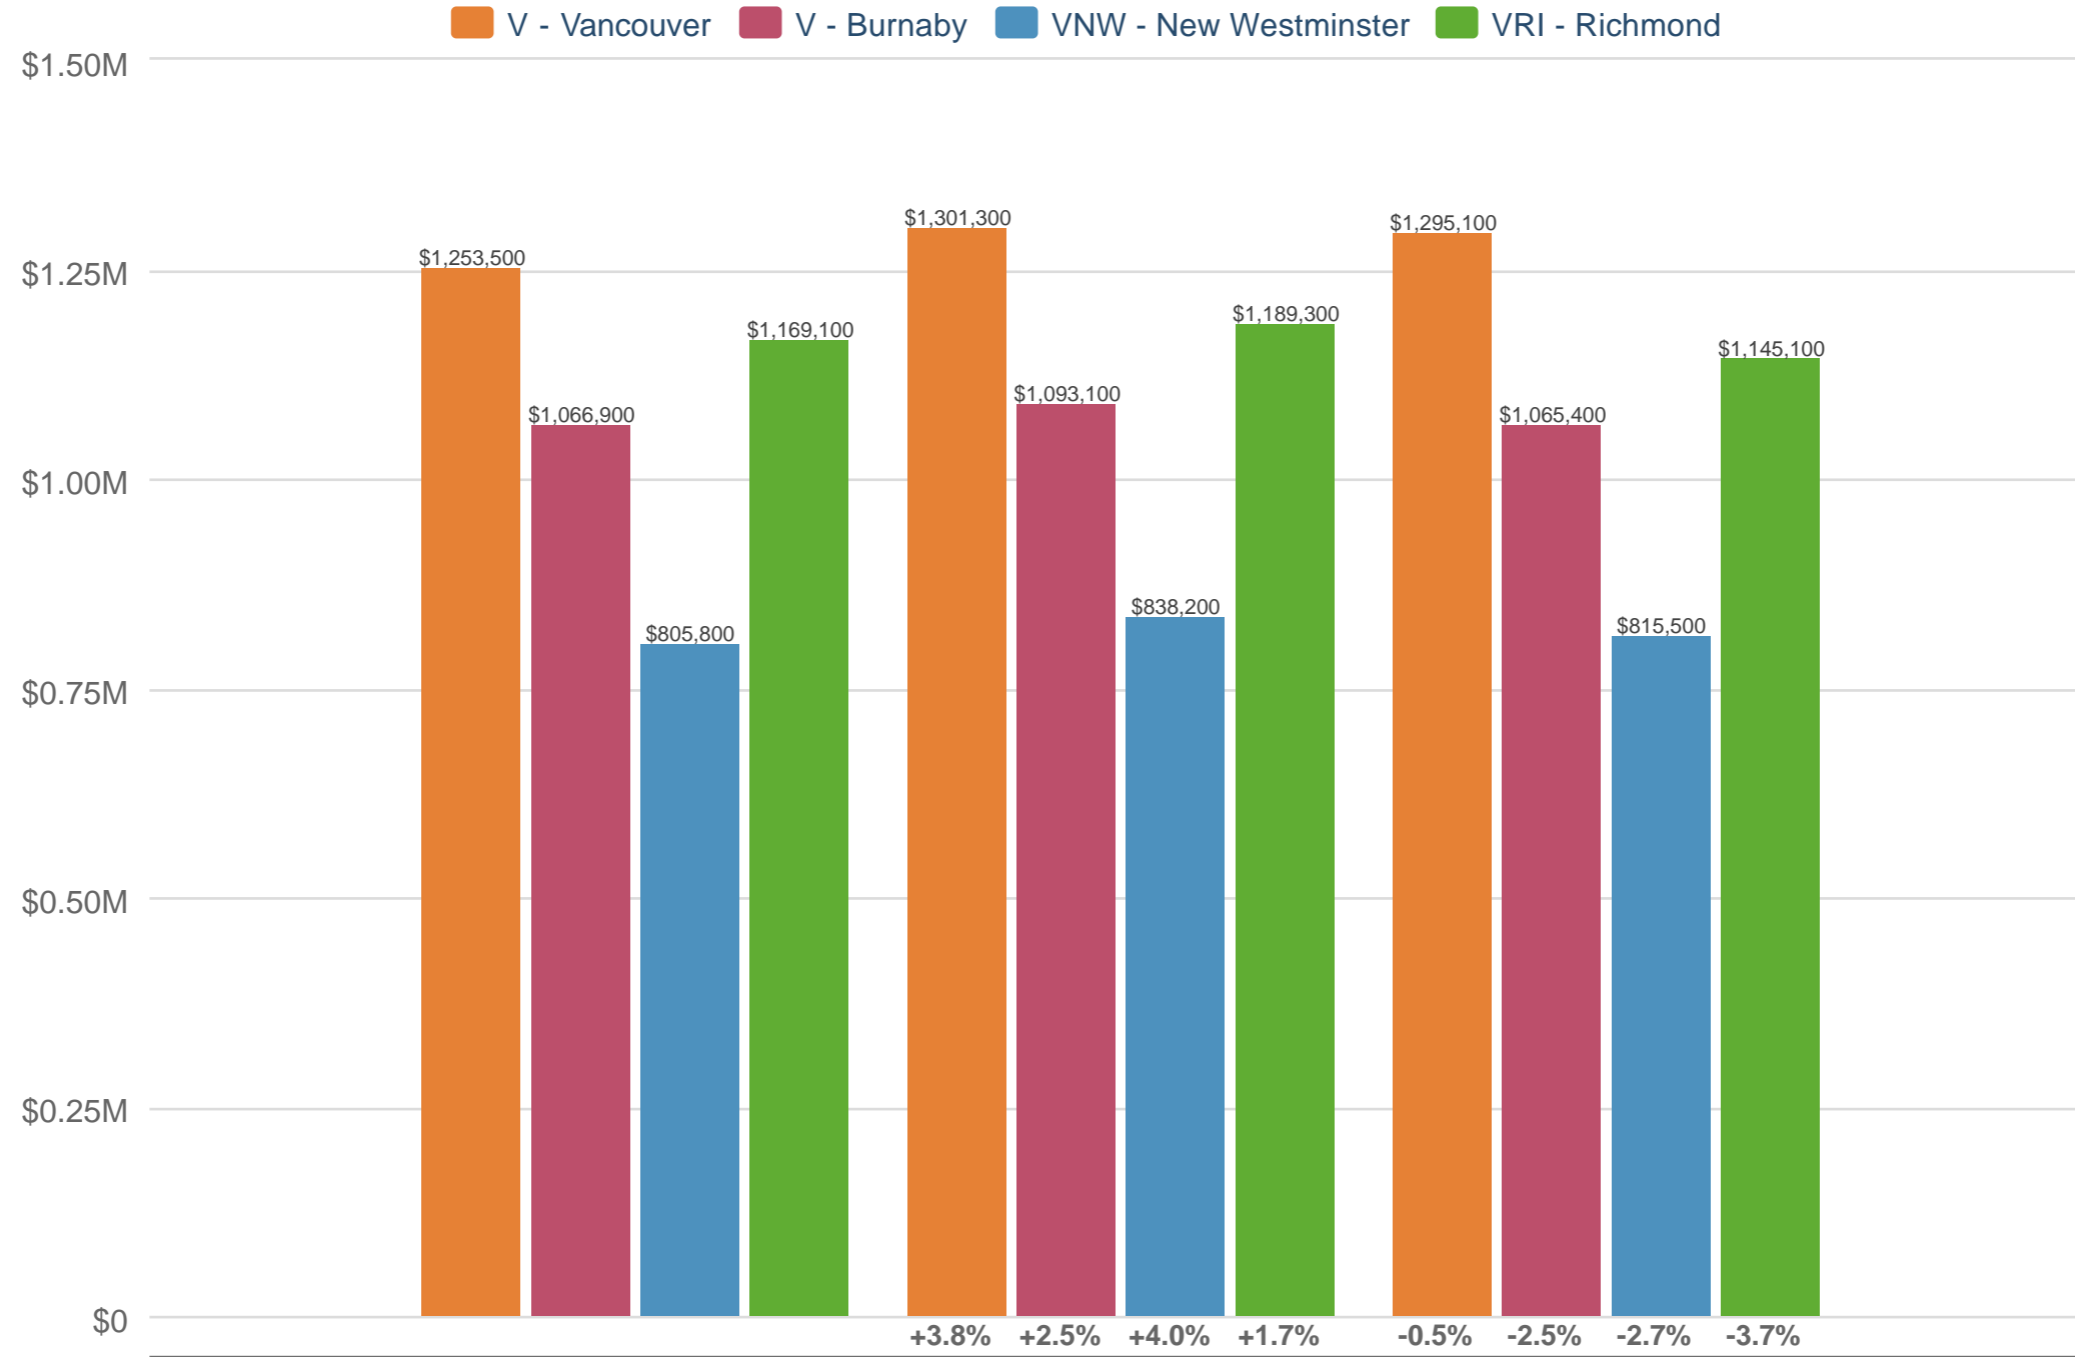

V - Vancouver & V - Burnaby & VNW - New Westminister & VRI - Richmond

Each data point is one month of activity. Data is from May 24, 2025.

All data from Greater Vancouver REALTORS © 2025 ShowingTime Plus, LLC.