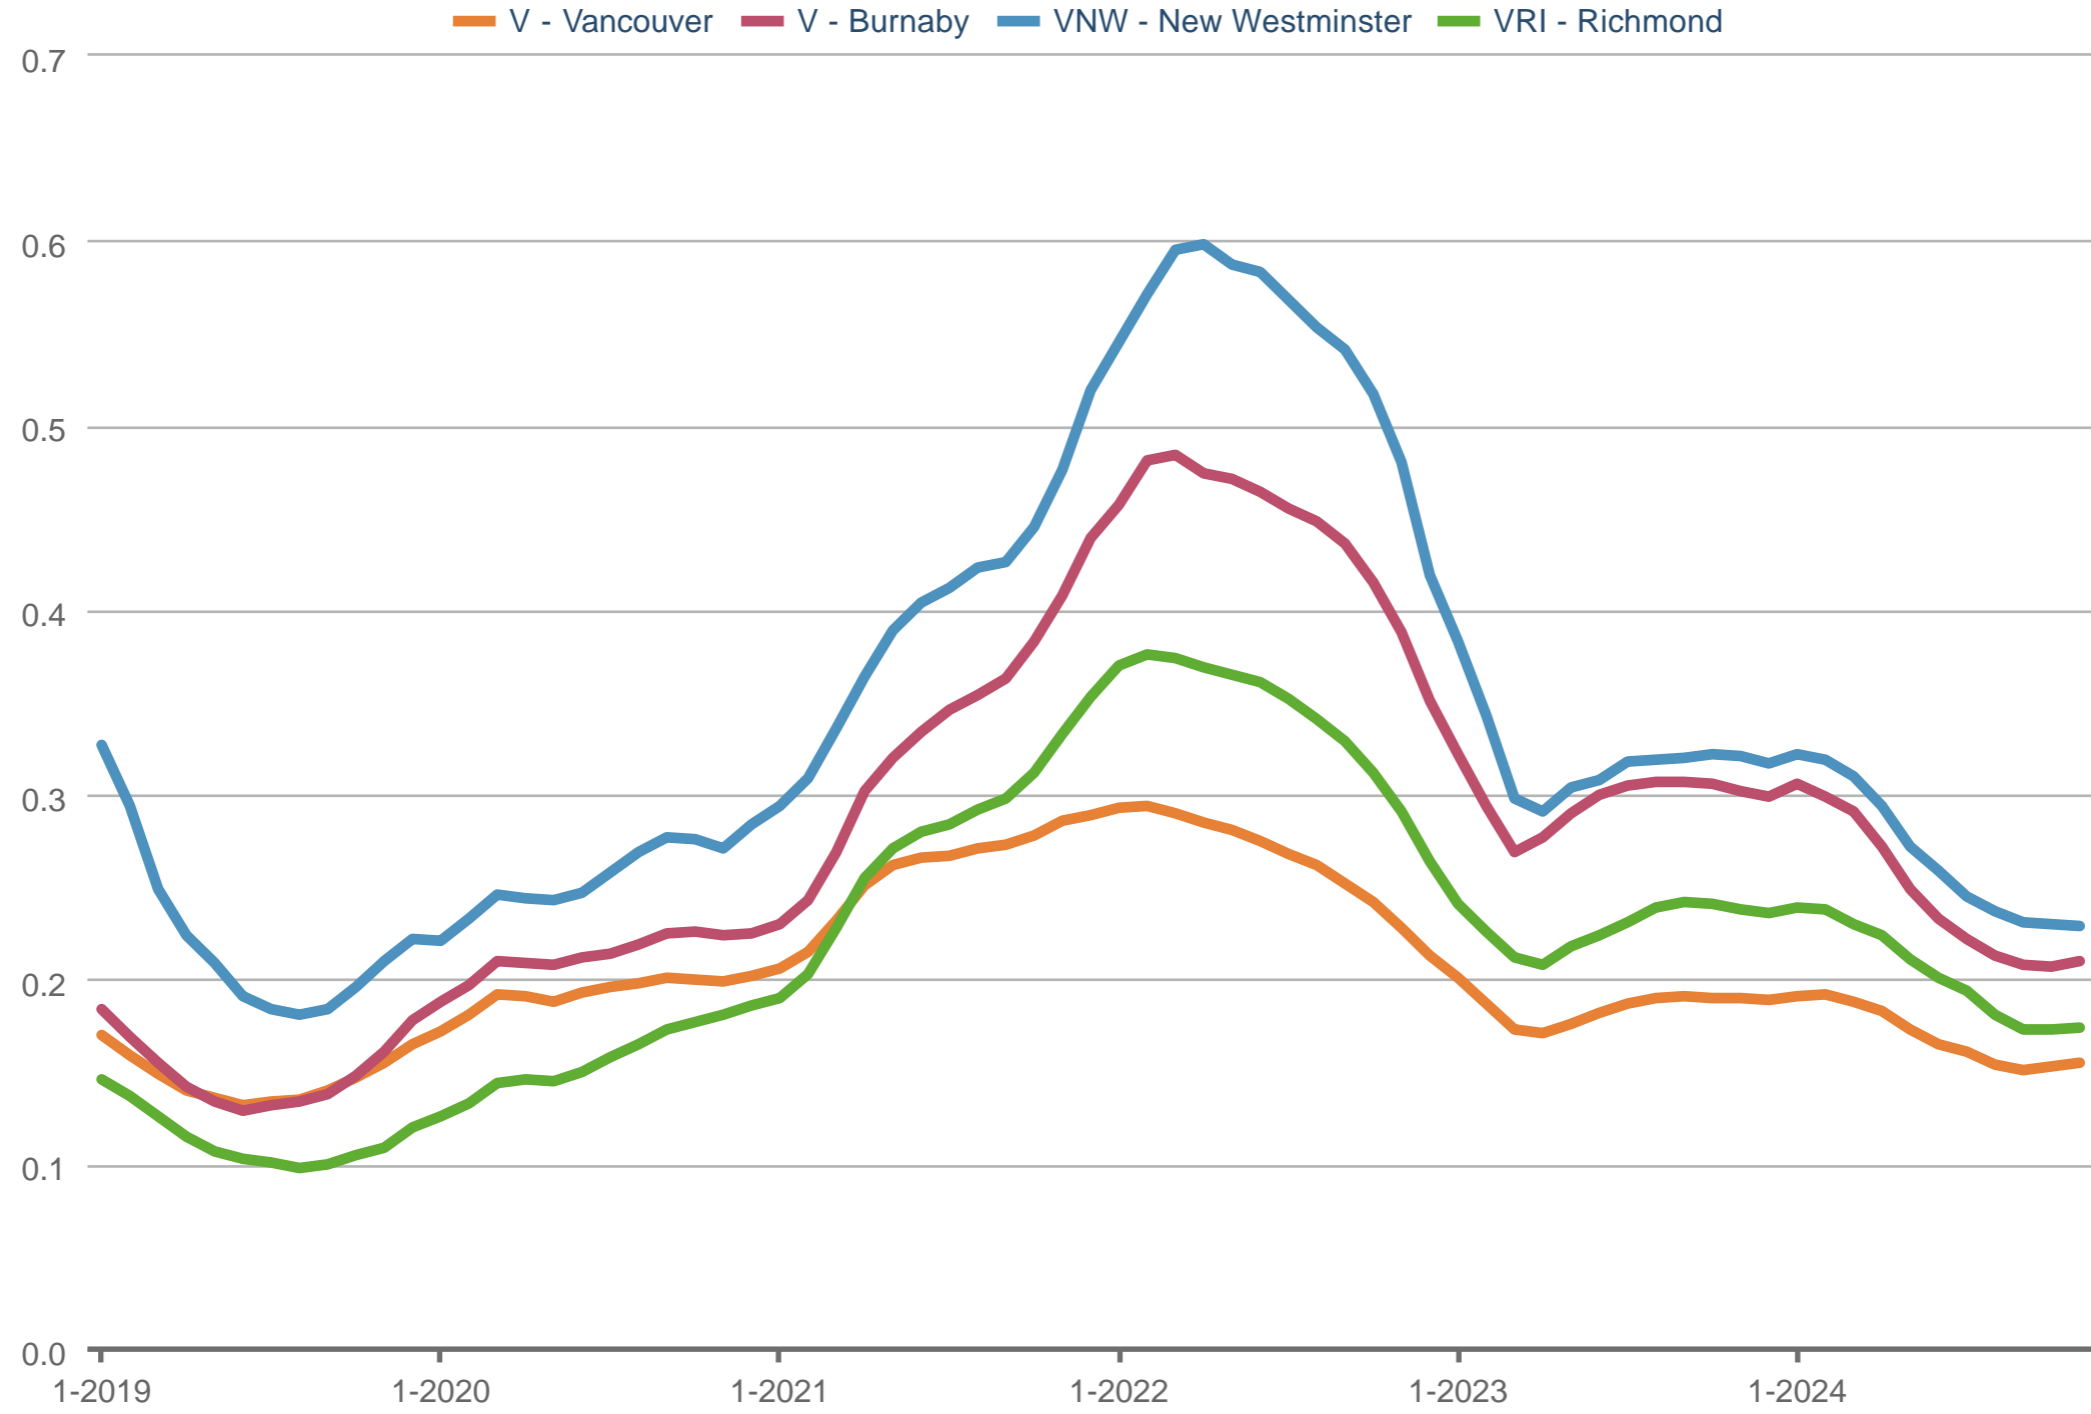

V - Vancouver & V - Burnaby & VNW - New Westminister & VRI - Richmond

Each data point is 12 months of activity. Data is from December 10, 2024.

All data from Greater Vancouver REALTORS © 2024 ShowingTime.