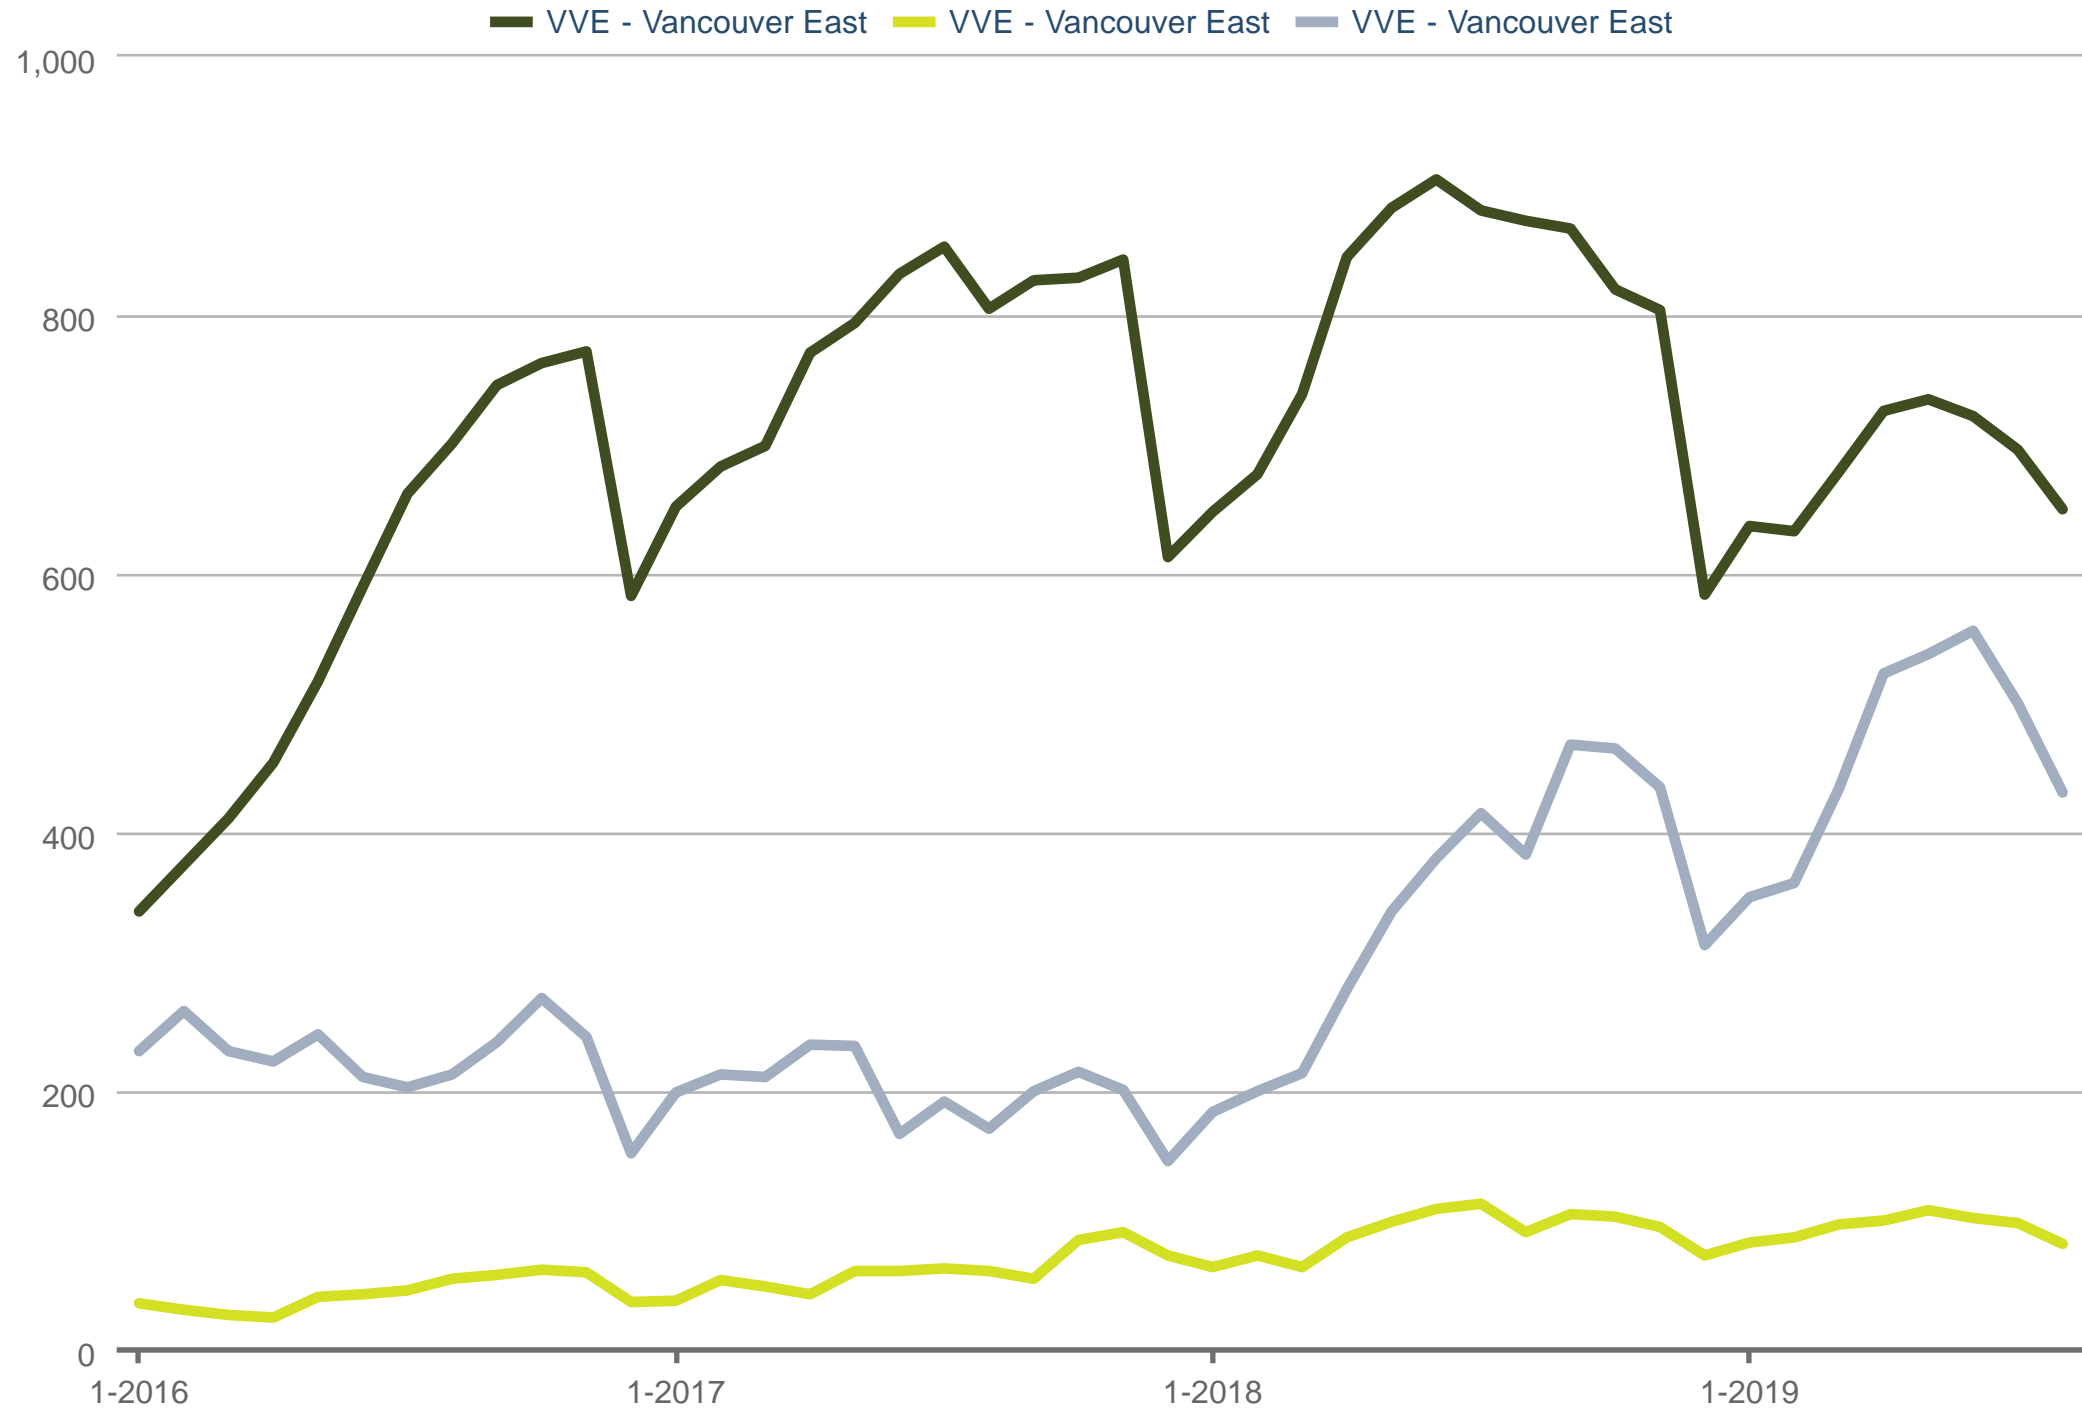

Total Inventory

VVE - Vancouver East: Detached (All) | VVE - Vancouver East: Townhouse | VVE - Vancouver East: Apartment

Each data point is one month of activity. Data is from September 5, 2019.