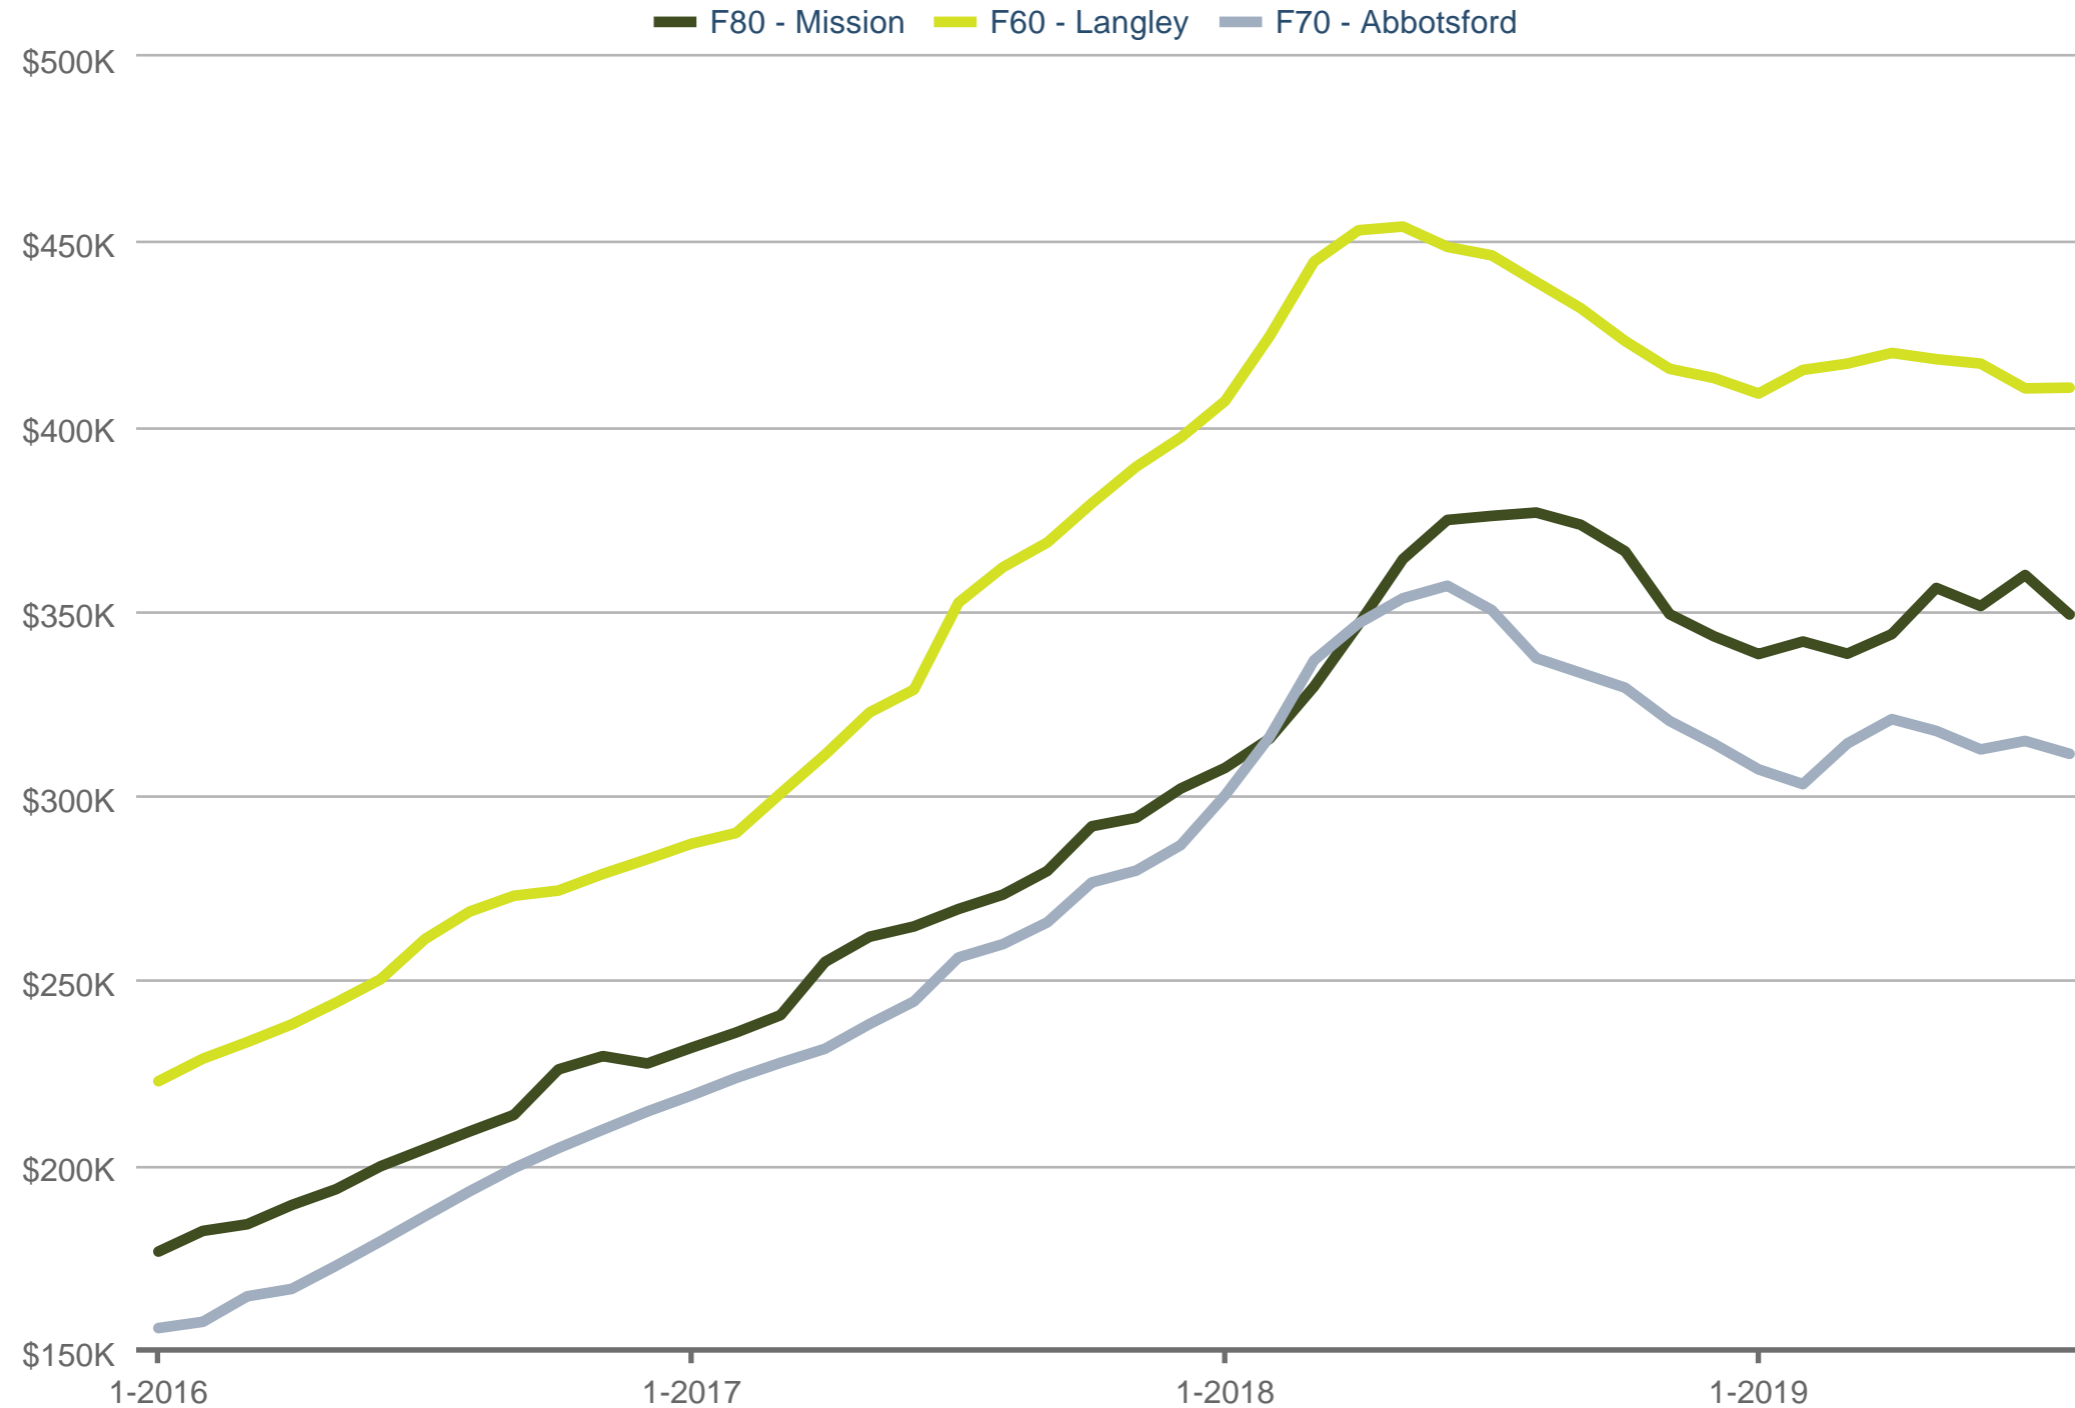

MLS® HPI Price

F80 - Mission & F60 - Langley & F70 - Abbotsford: Apartment
Each data point is one month of activity. Data is from September 11, 2019.