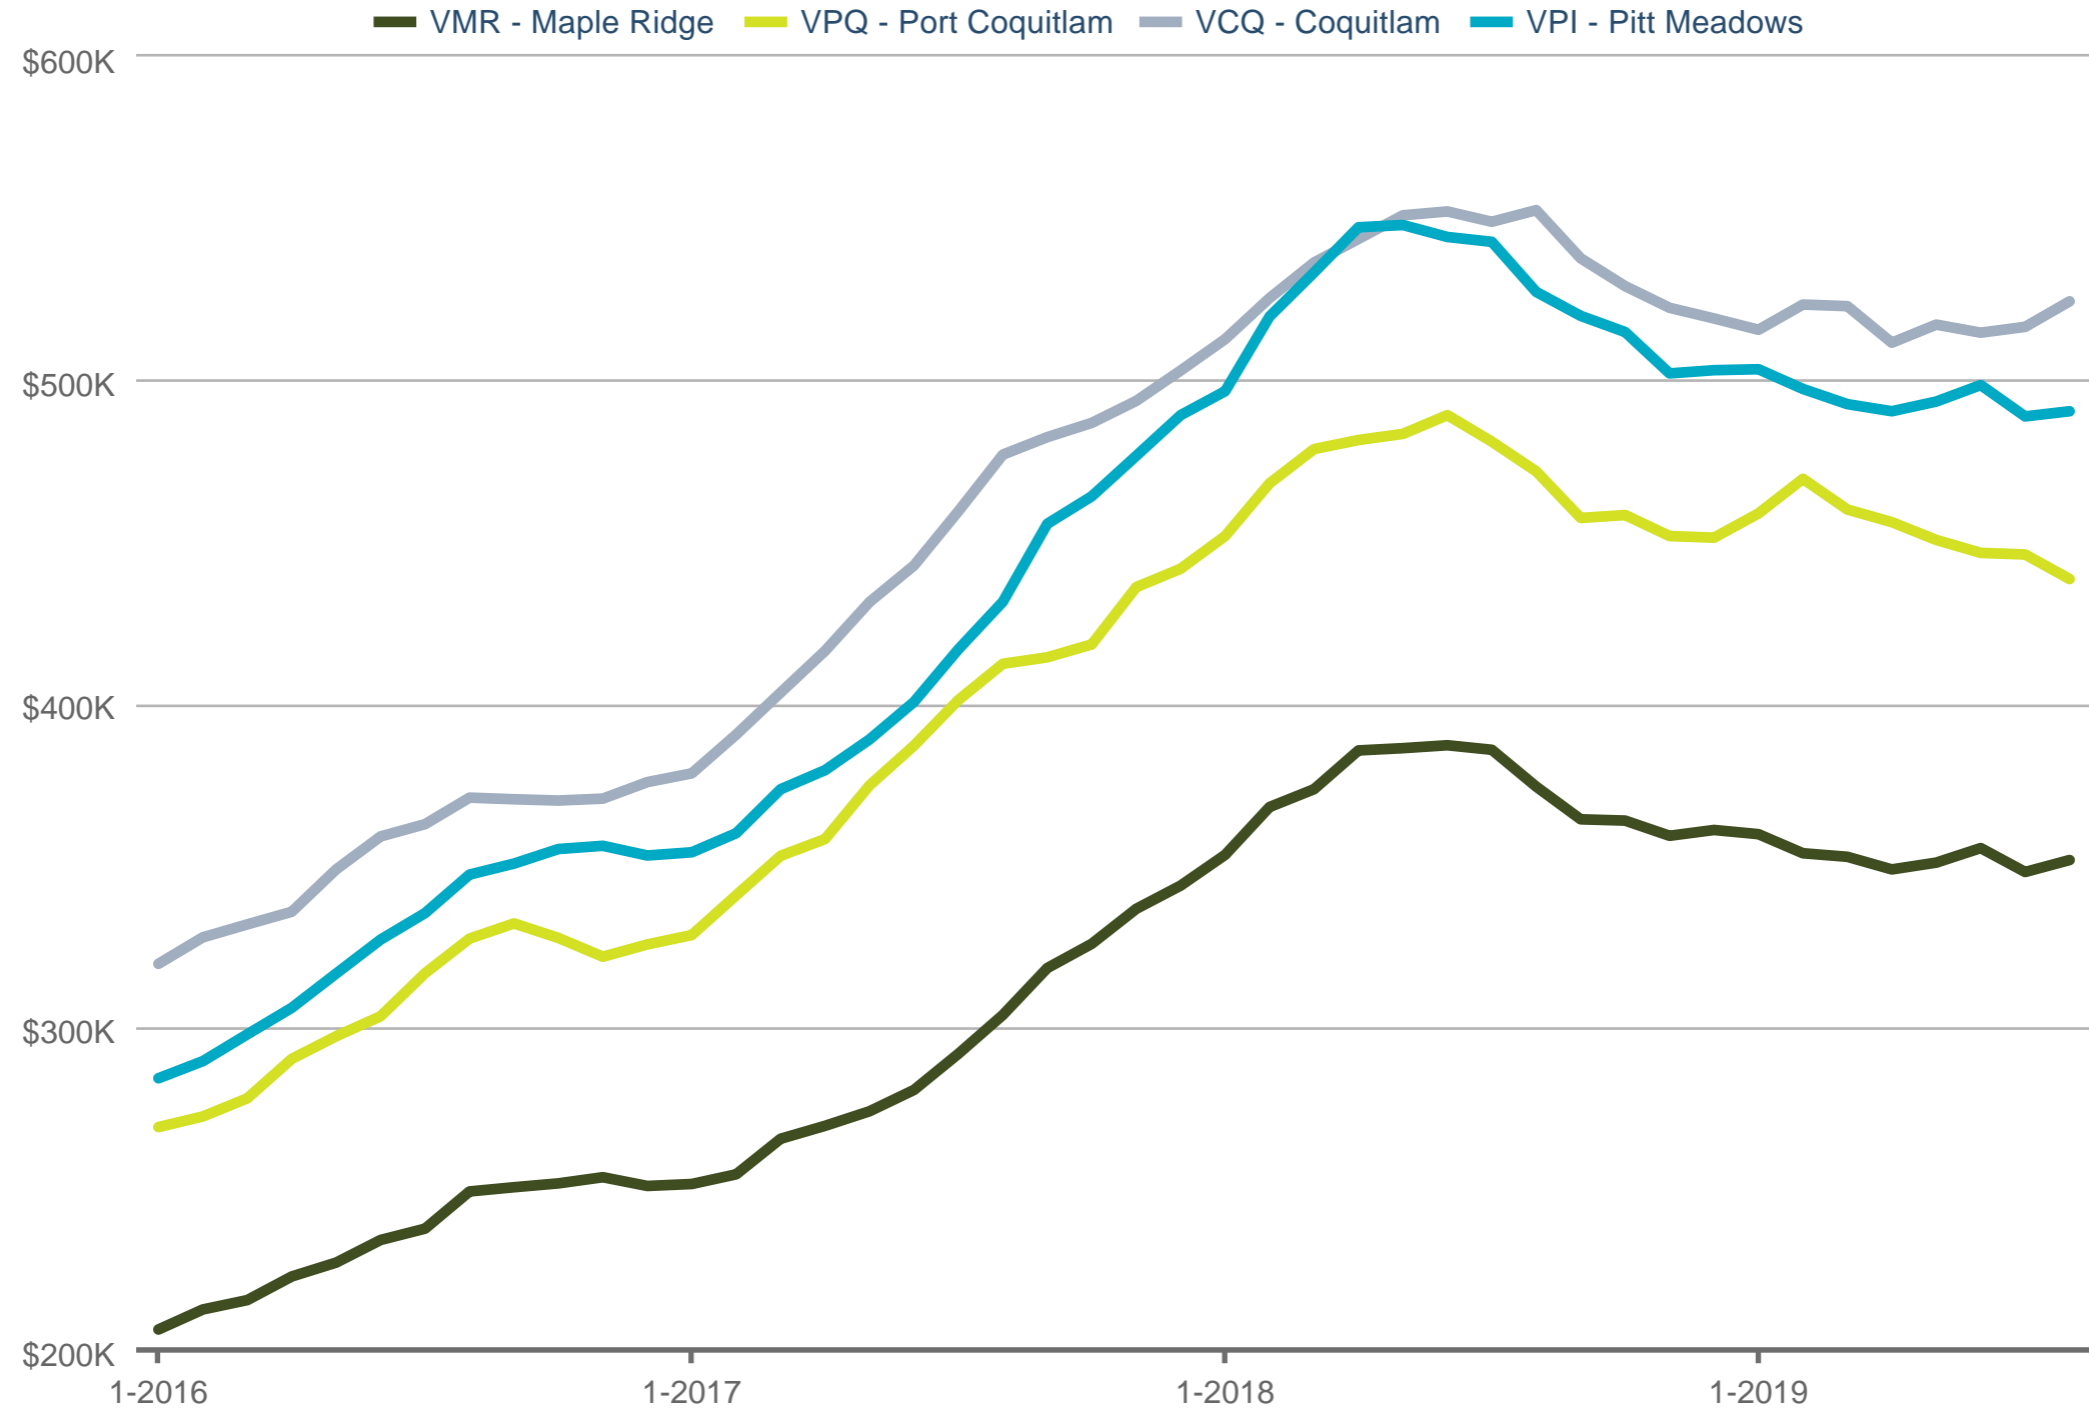

### MLS® HPI Price

VMR - Maple Ridge & VPQ - Port Coquitlam & VCQ - Coquitlam & VPI - Pitt Meadows: Apartment

Each data point is one month of activity. Data is from September 11, 2019.