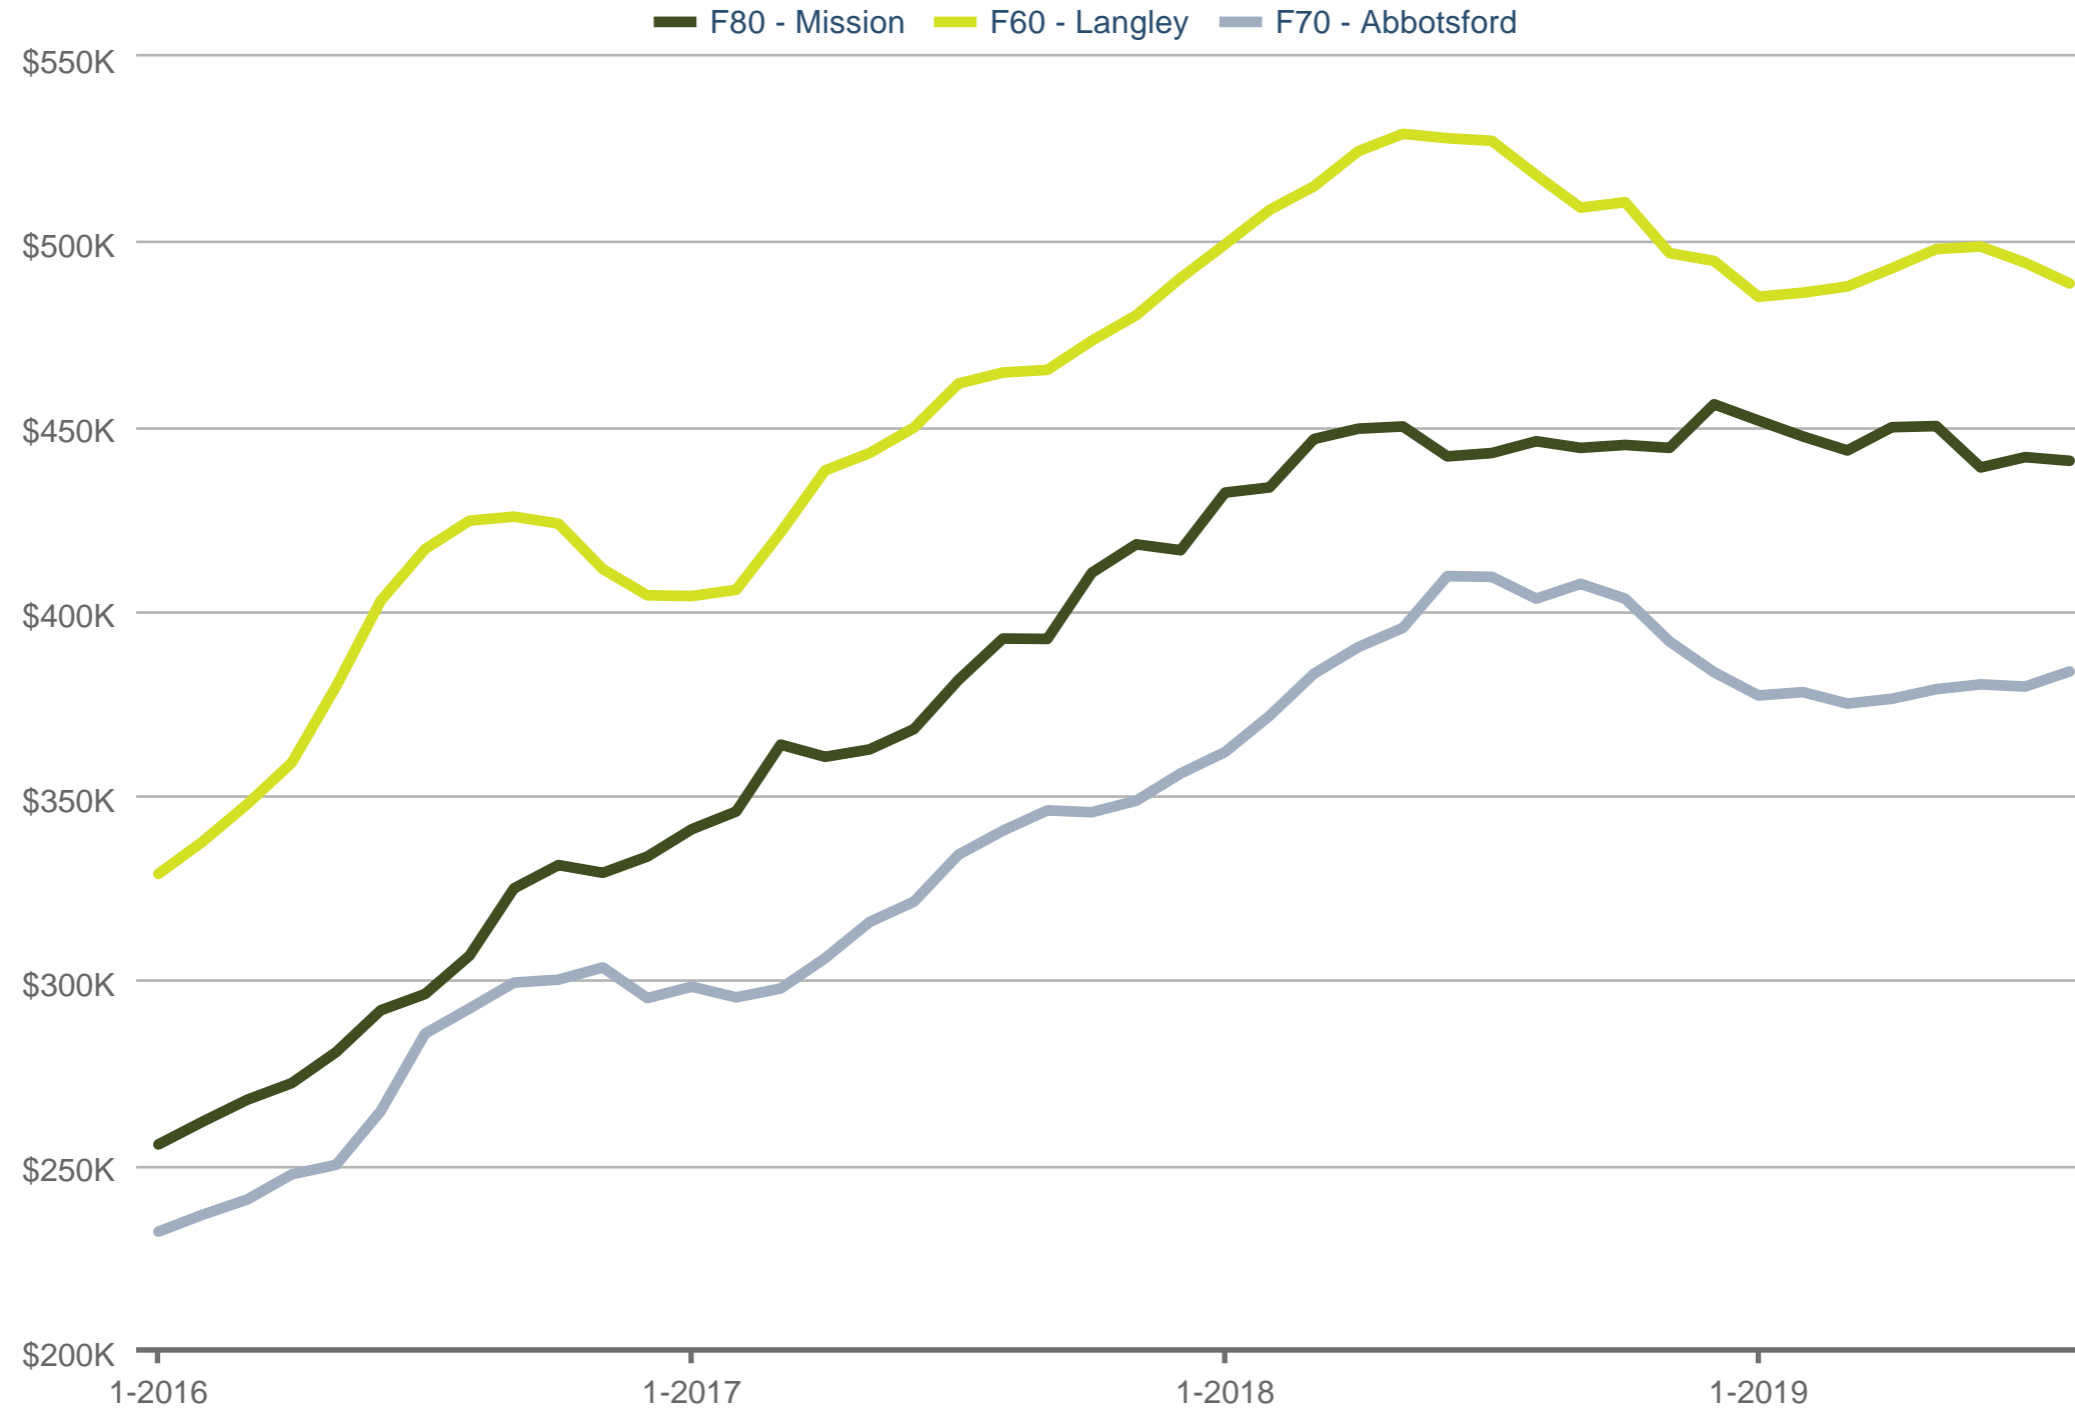

MLS® HPI Price

F80 - Mission & F60 - Langley & F70 - Abbotsford: Townhouse

Each data point is one month of activity. Data is from September 11, 2019.