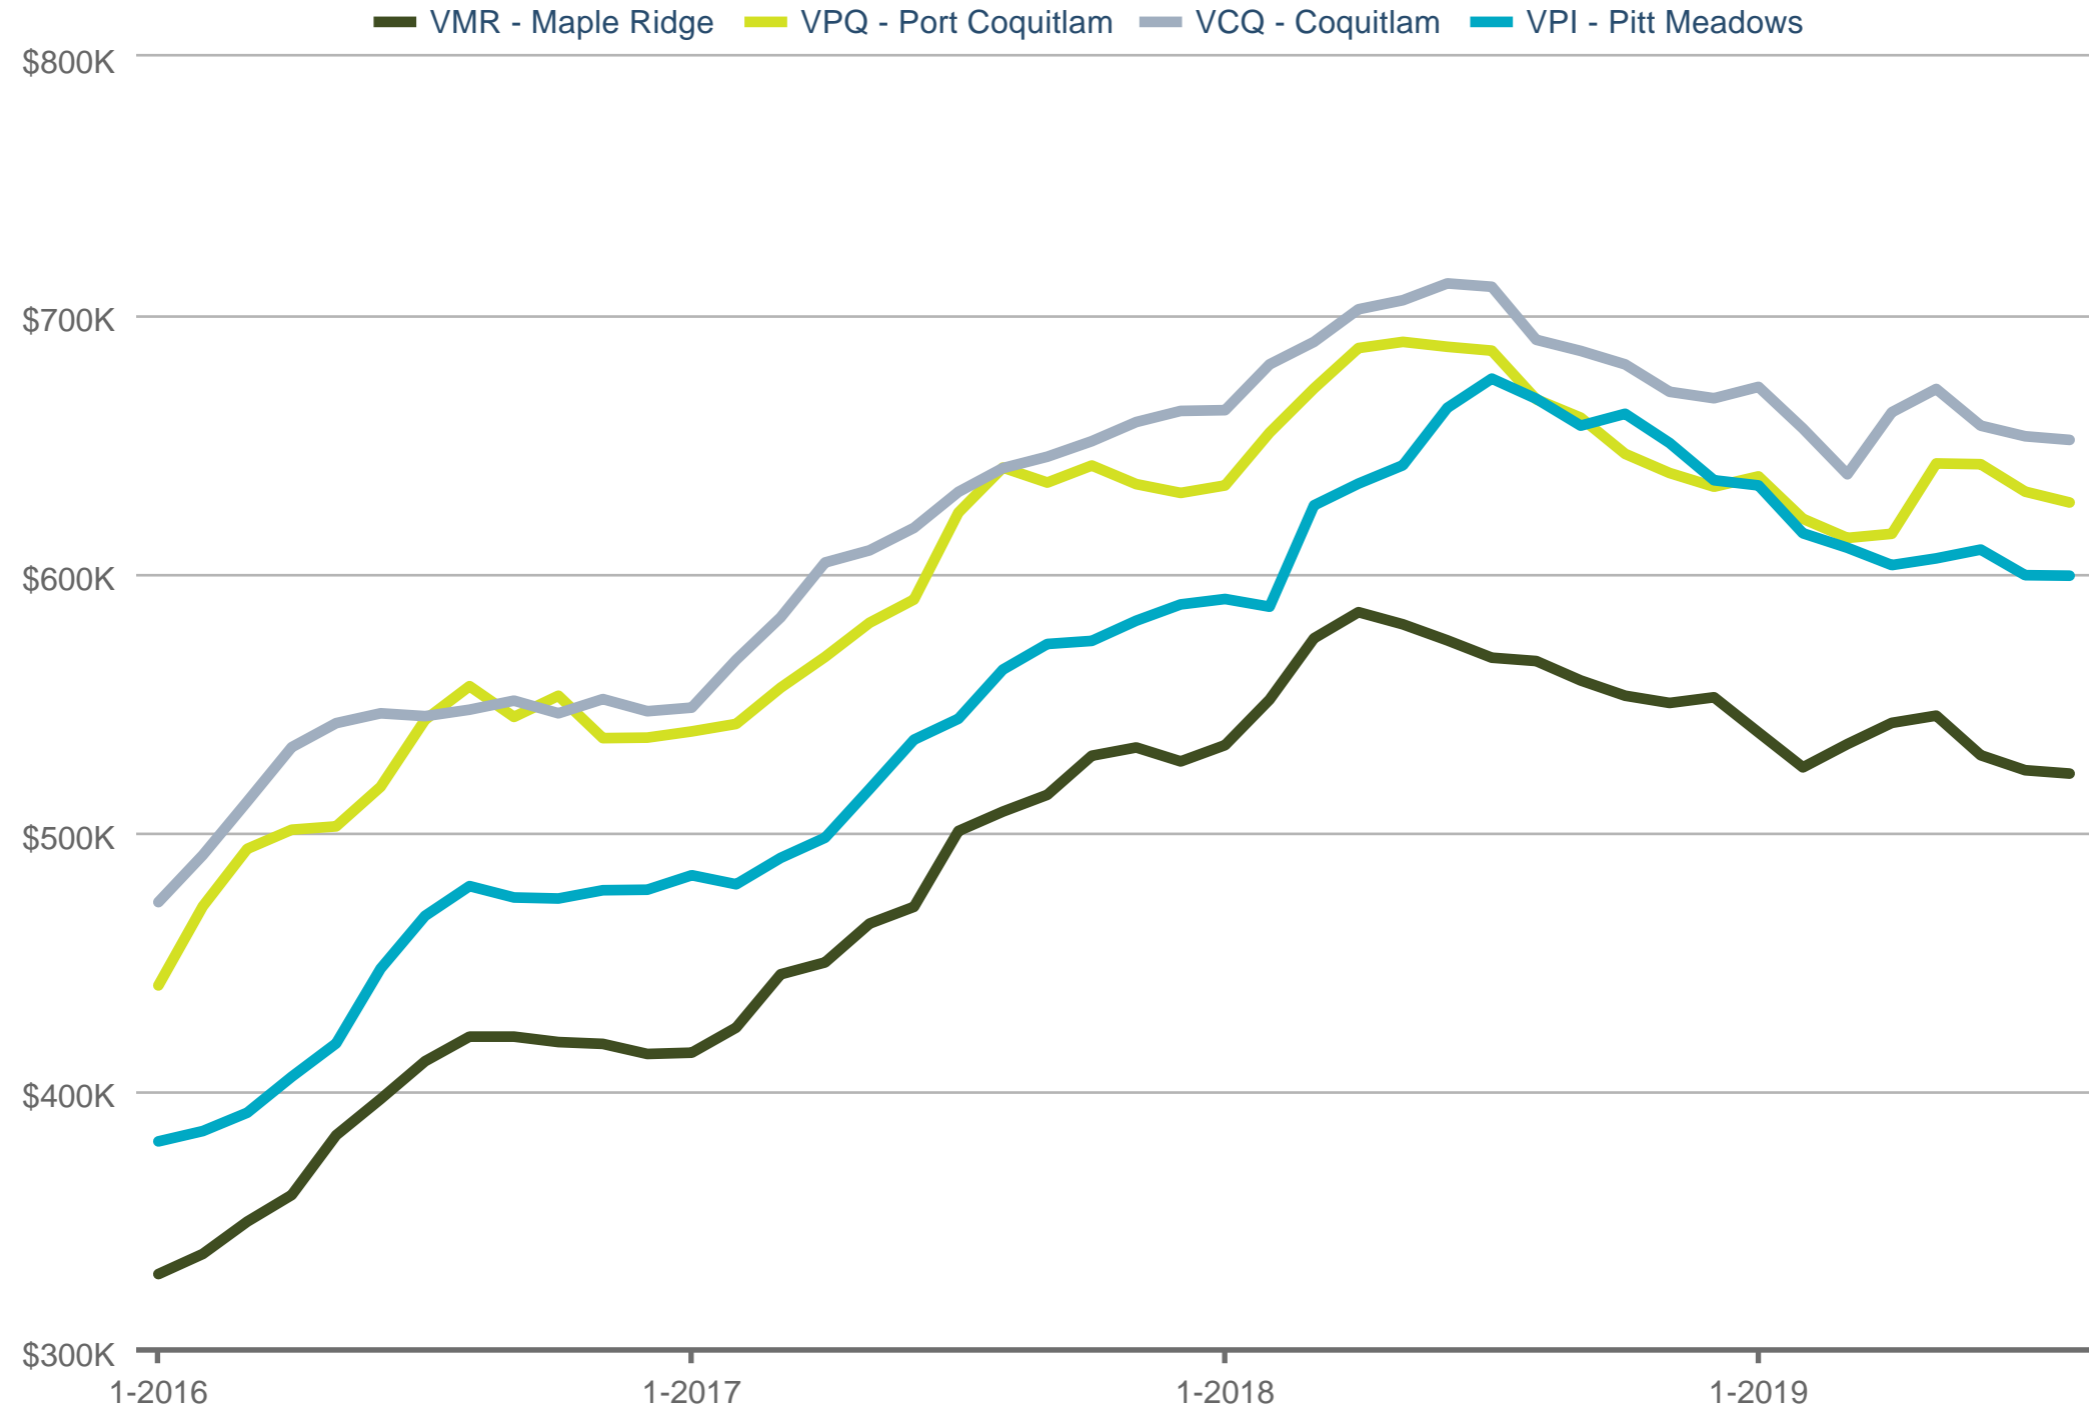

MLS® HPI Price

VMR - Maple Ridge & VPQ - Port Coquitlam & VCQ - Coquitlam & VPI - Pitt Meadows: Townhouse

Each data point is one month of activity. Data is from September 11, 2019.

All data from Greater Vancouver REALTORS © 2024 ShowingTime.