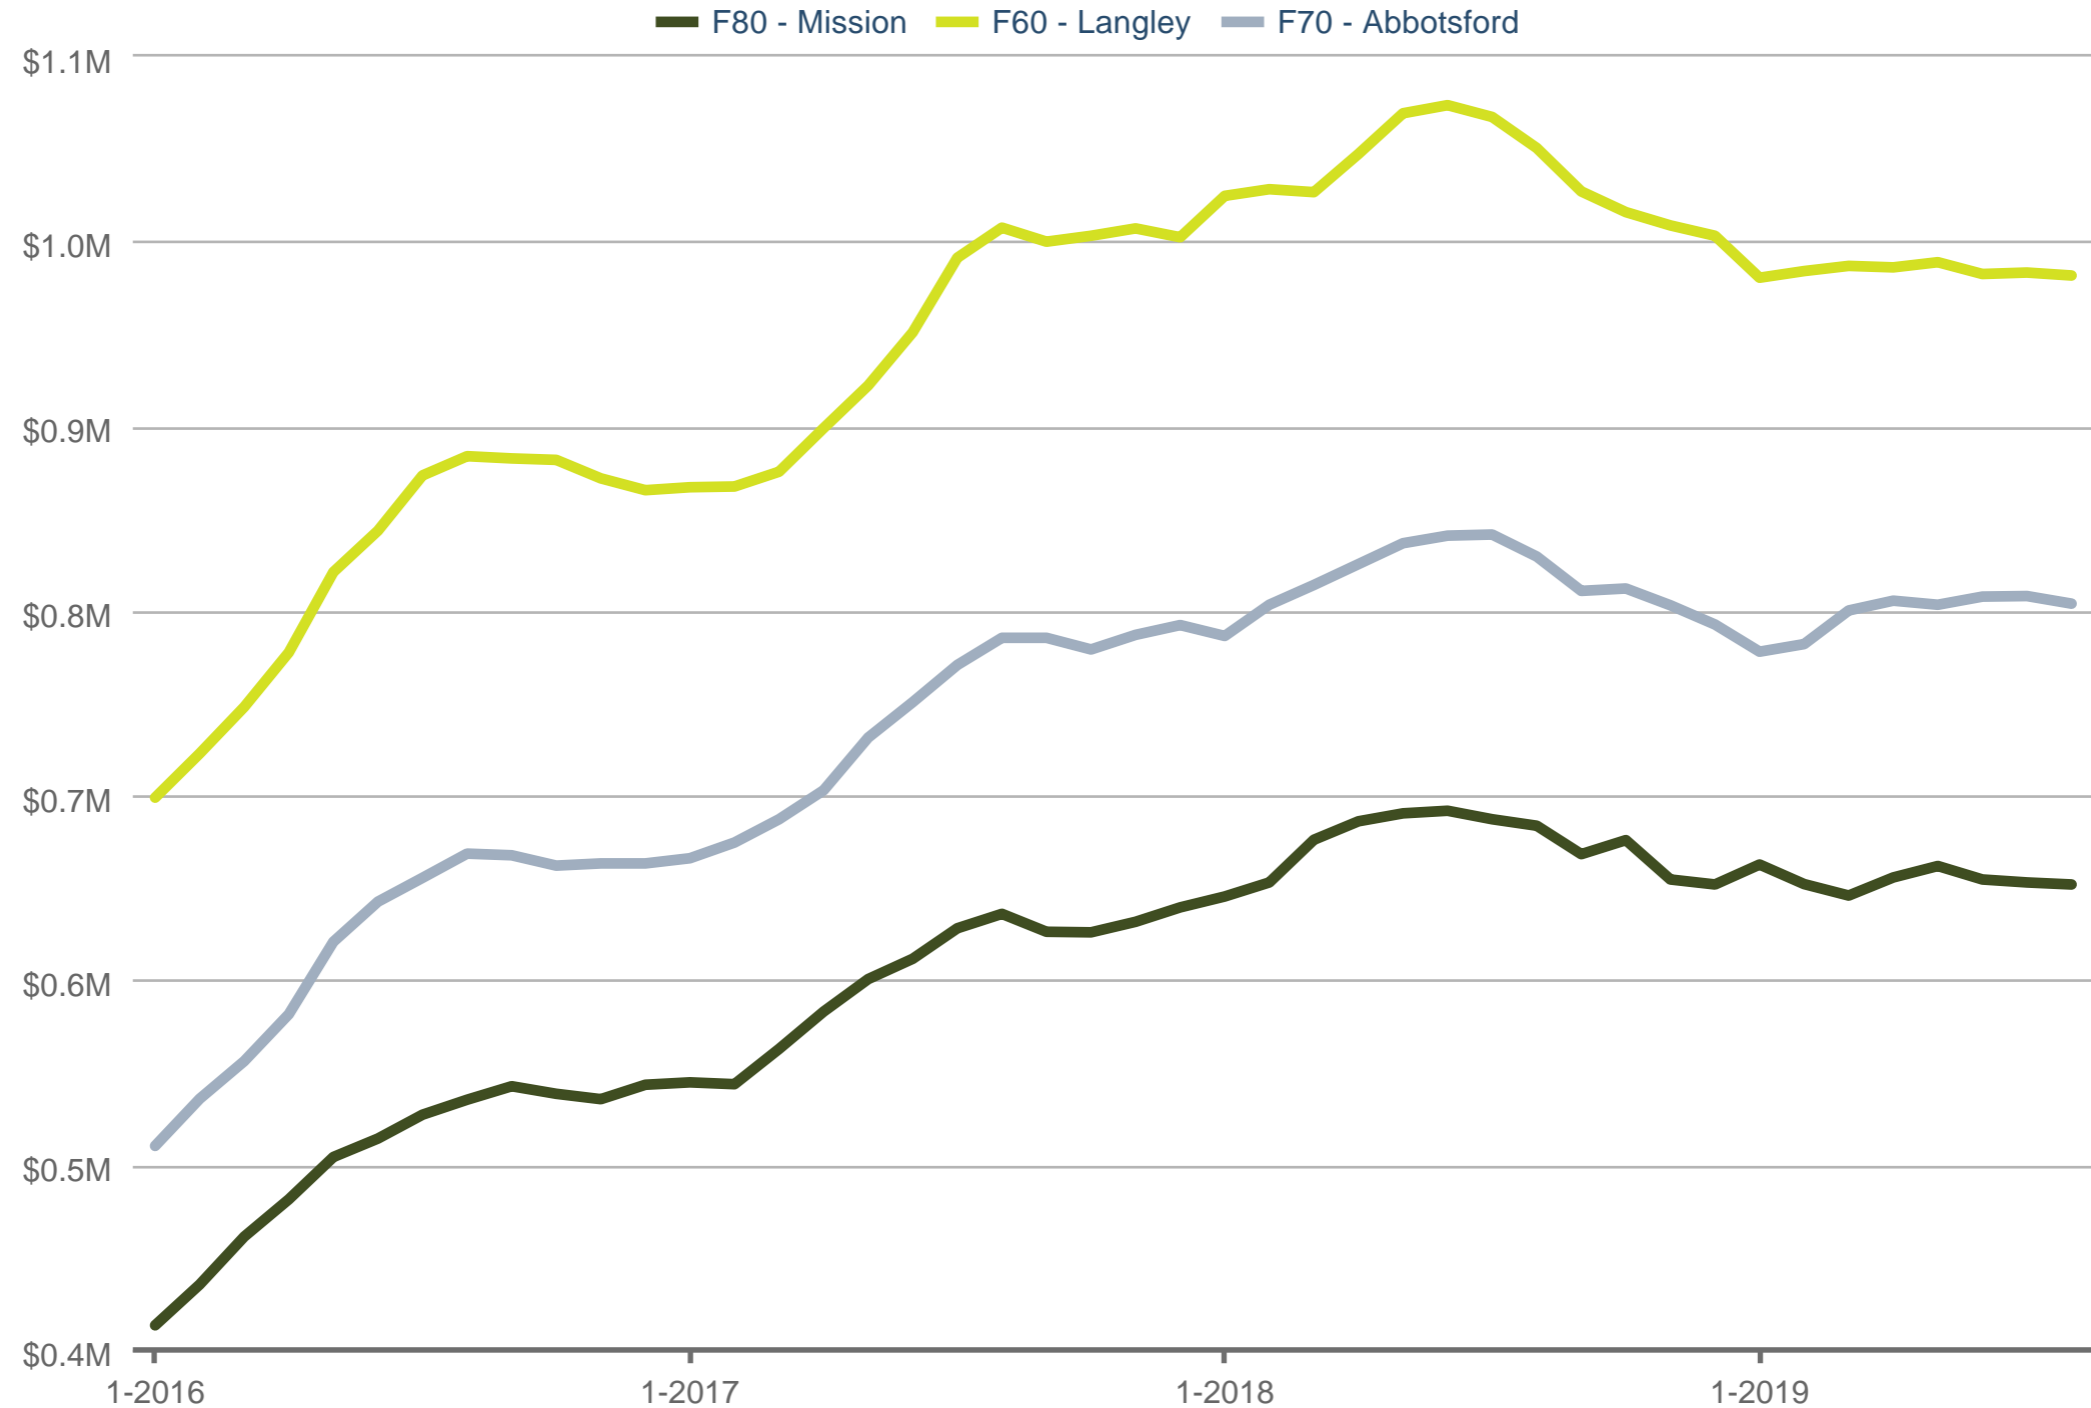

MLS® HPI Price

F80 - Mission & F60 - Langley & F70 - Abbotsford: Detached (All)

Each data point is one month of activity. Data is from September 11, 2019.