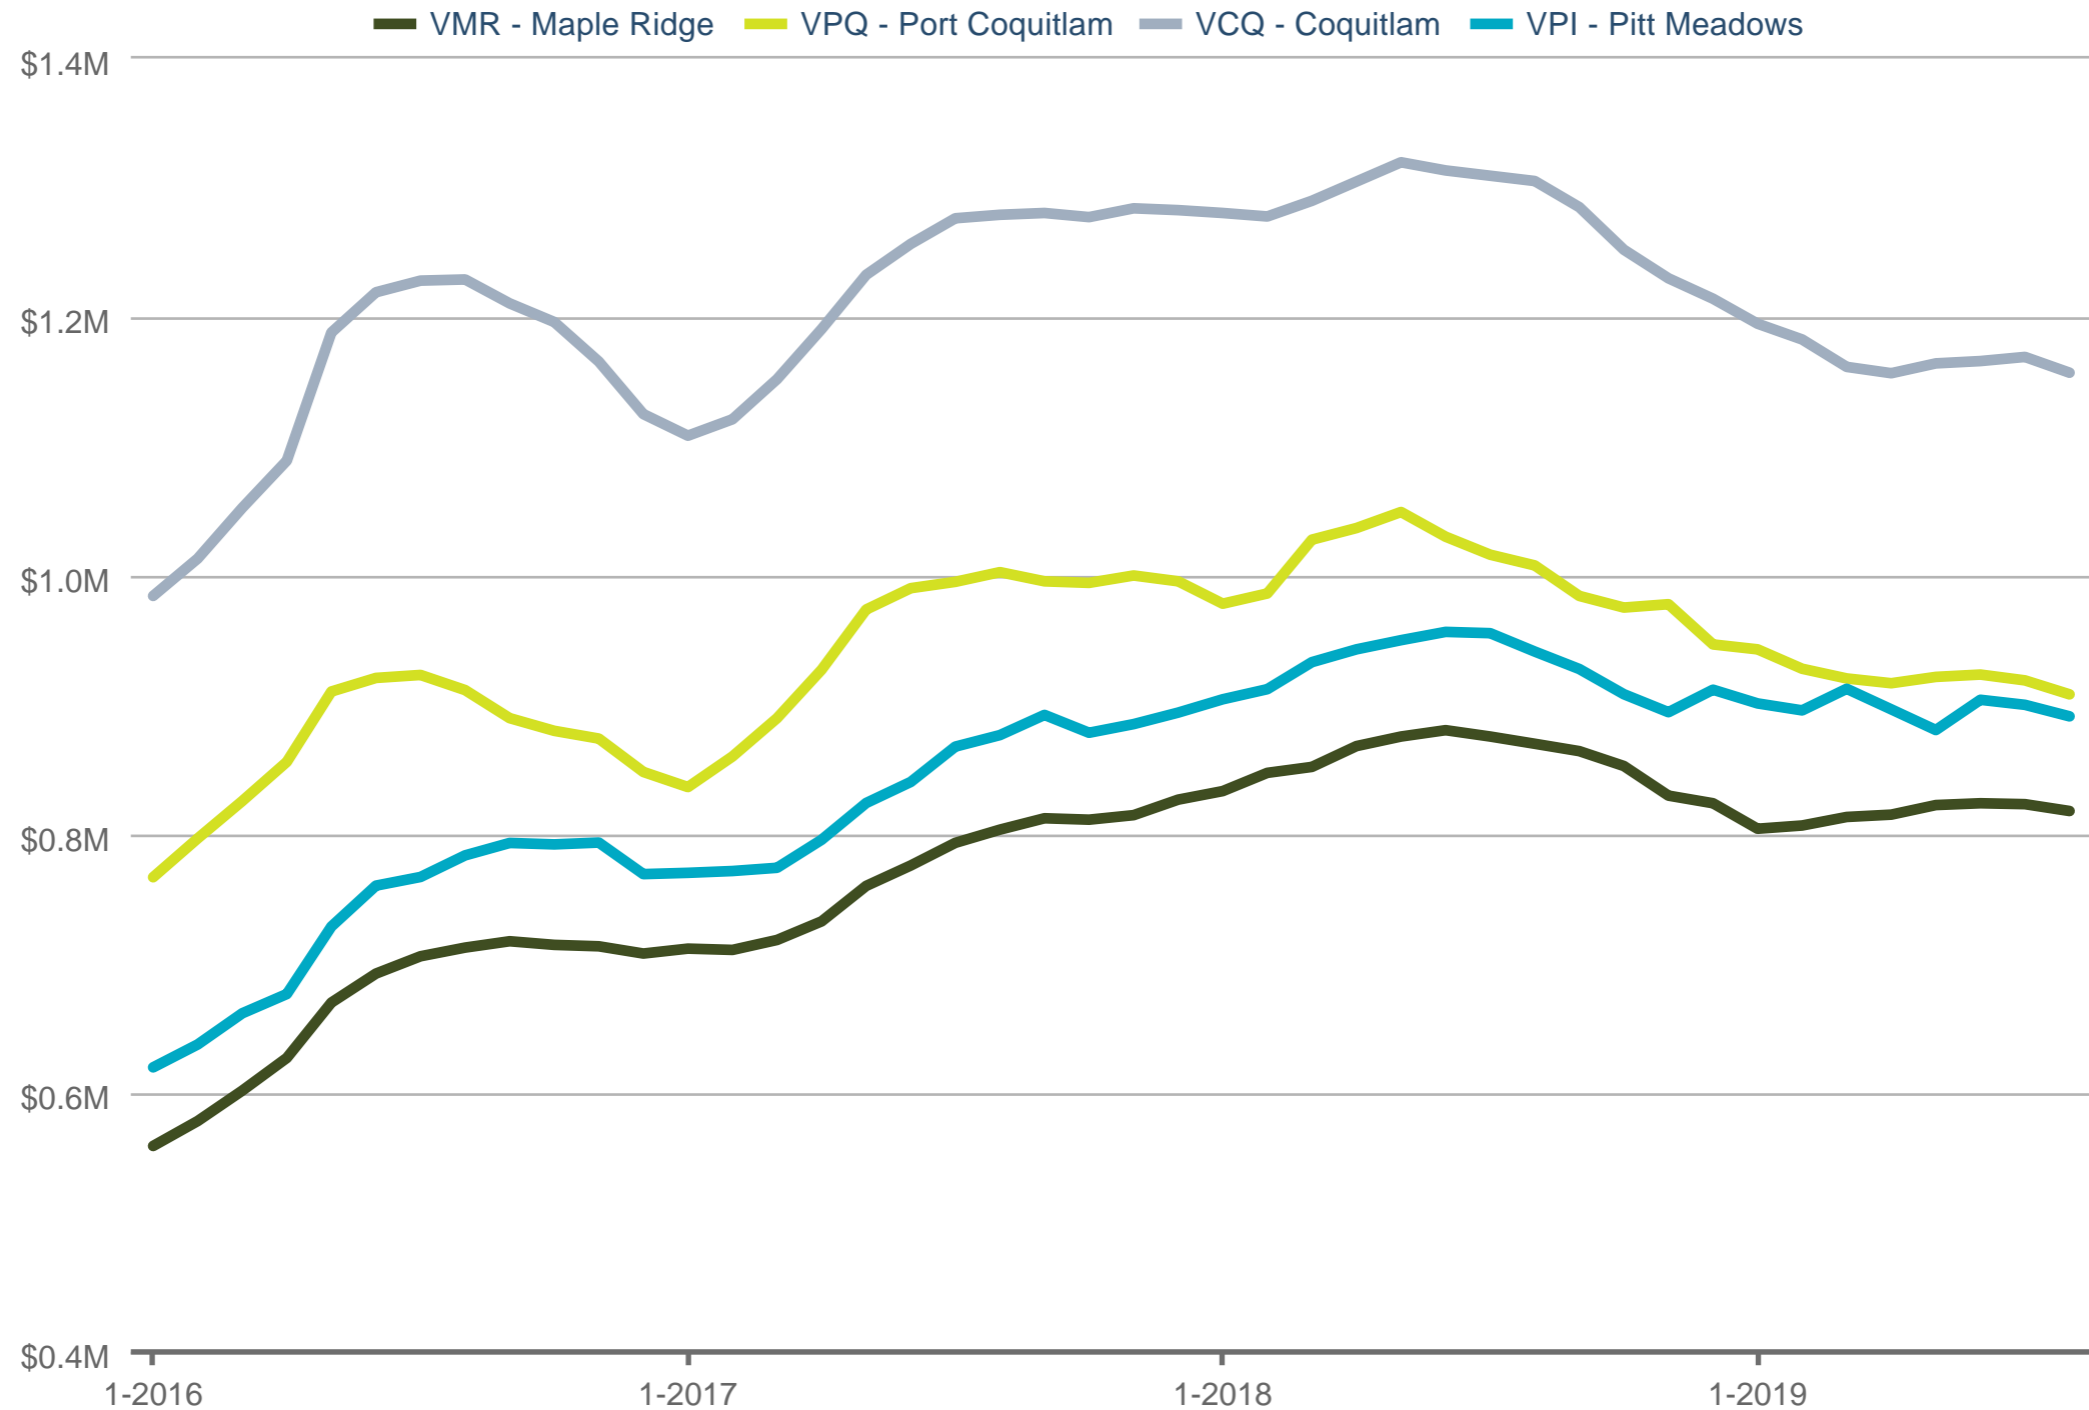

### MLS® HPI Price

VMR - Maple Ridge & VPQ - Port Coquitlam & VCQ - Coquitlam & VPI - Pitt Meadows: Detached (All)

Each data point is one month of activity. Data is from September 11, 2019.

All data from Greater Vancouver REALTORS © 2024 ShowingTime.