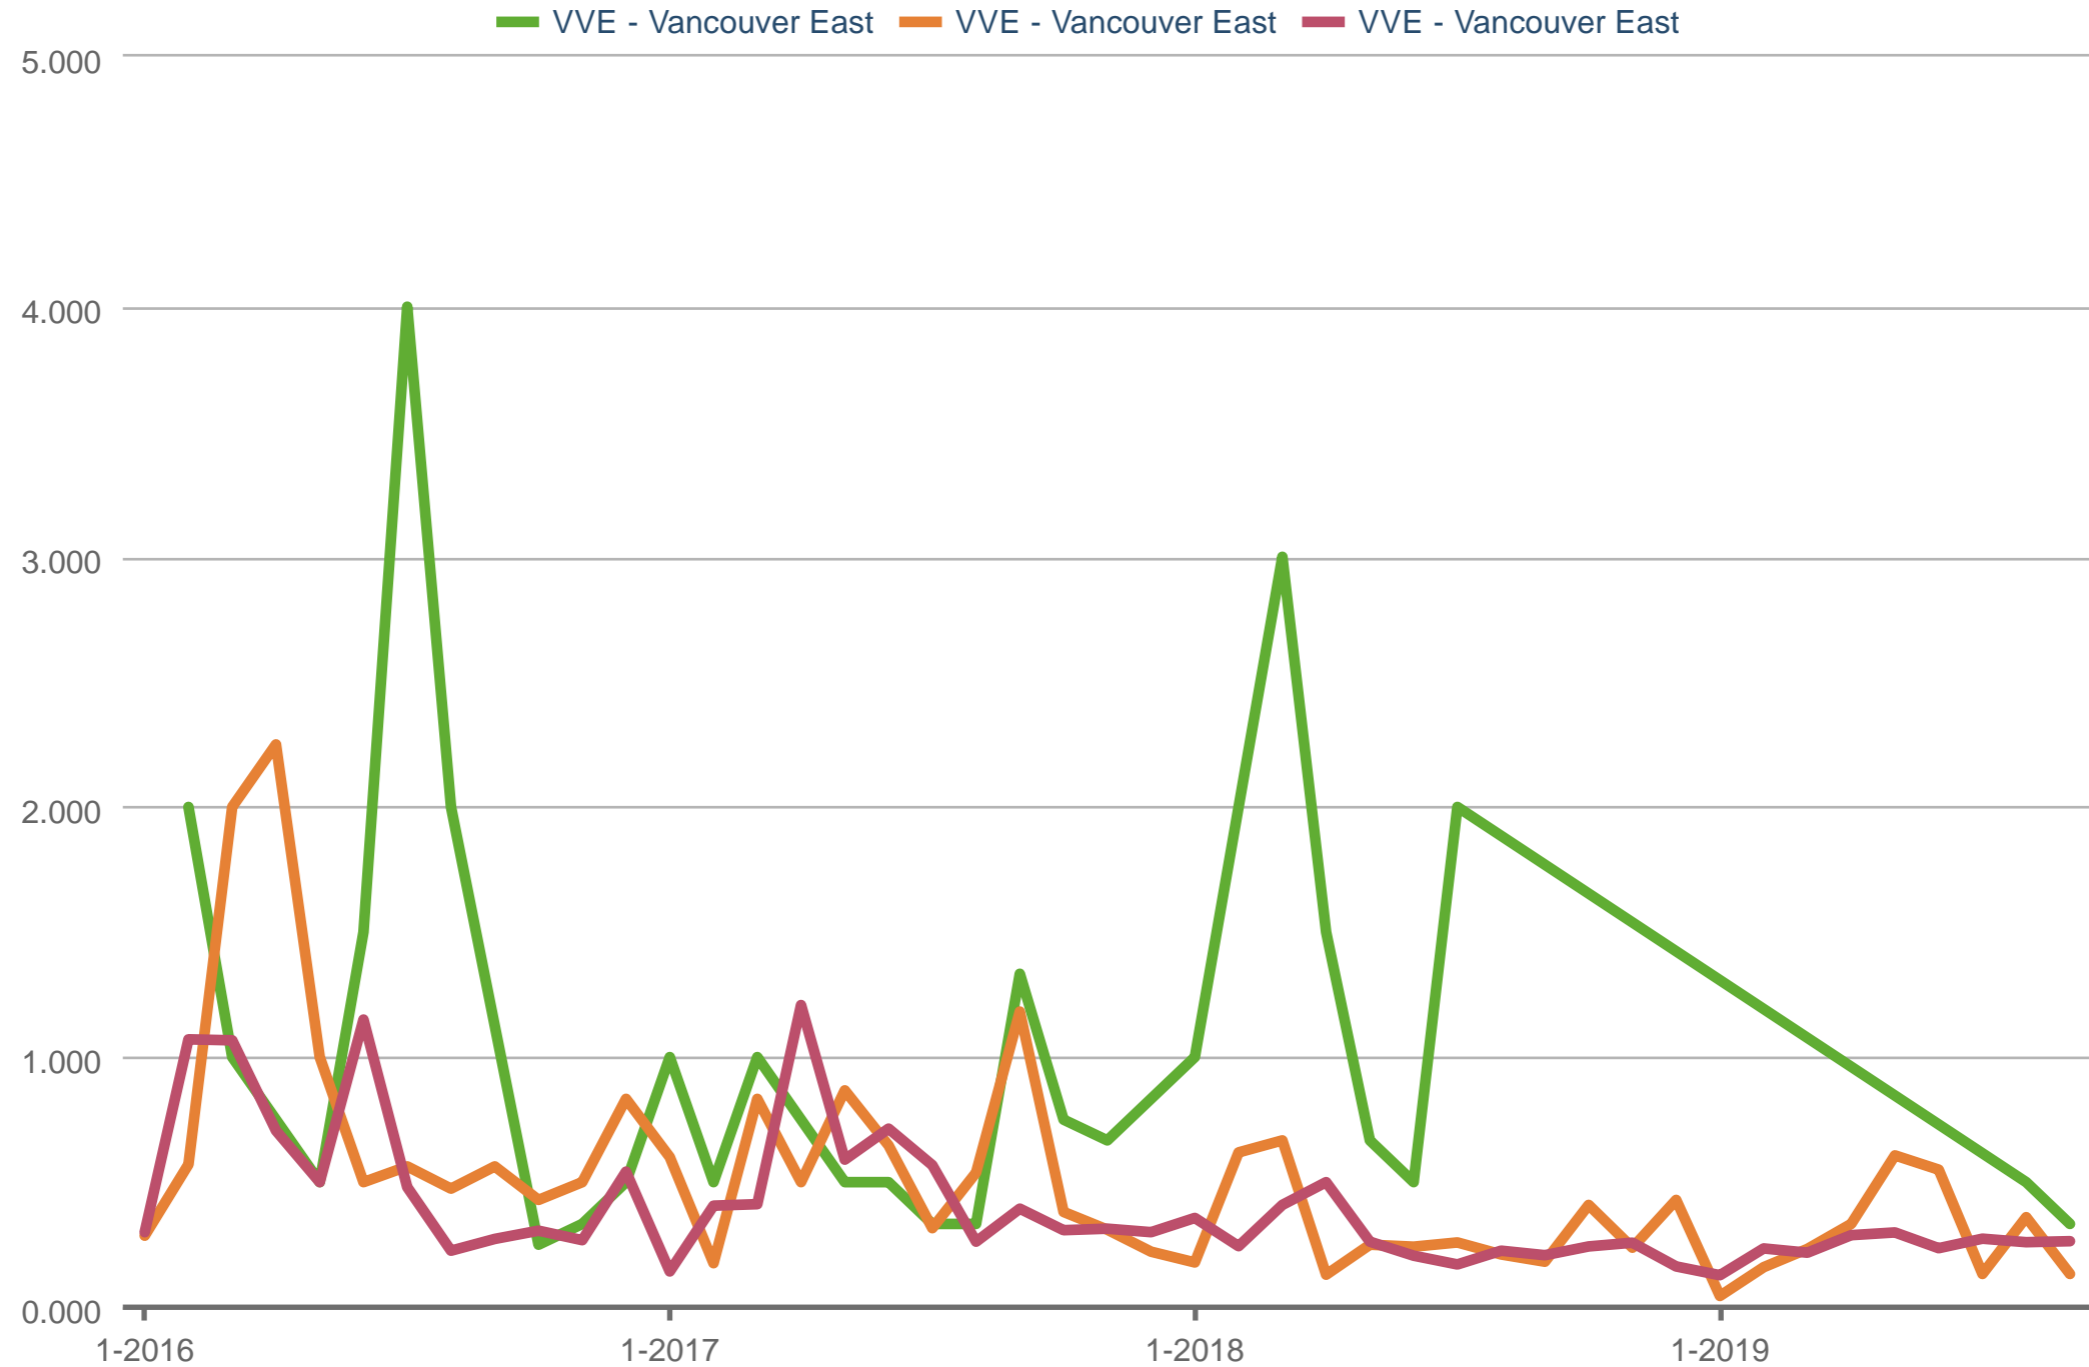

Kristi Holz PREC*
Stilhavn Real Estate Services

Office: 778-387-7371
Cell: 778-387-7371
Kristi@RealEstateVancity.ca
www.RealEstateVancity.ca

Sales to Actives Ratio

VVE - Vancouver East: 1 Bedroom or Fewer, Townhouse | VVE - Vancouver East: 2 Bedrooms, Townhouse | VVE - Vancouver East: 3 Bedrooms, Townhouse

Each data point is one month of activity. Data is from October 6, 2019.