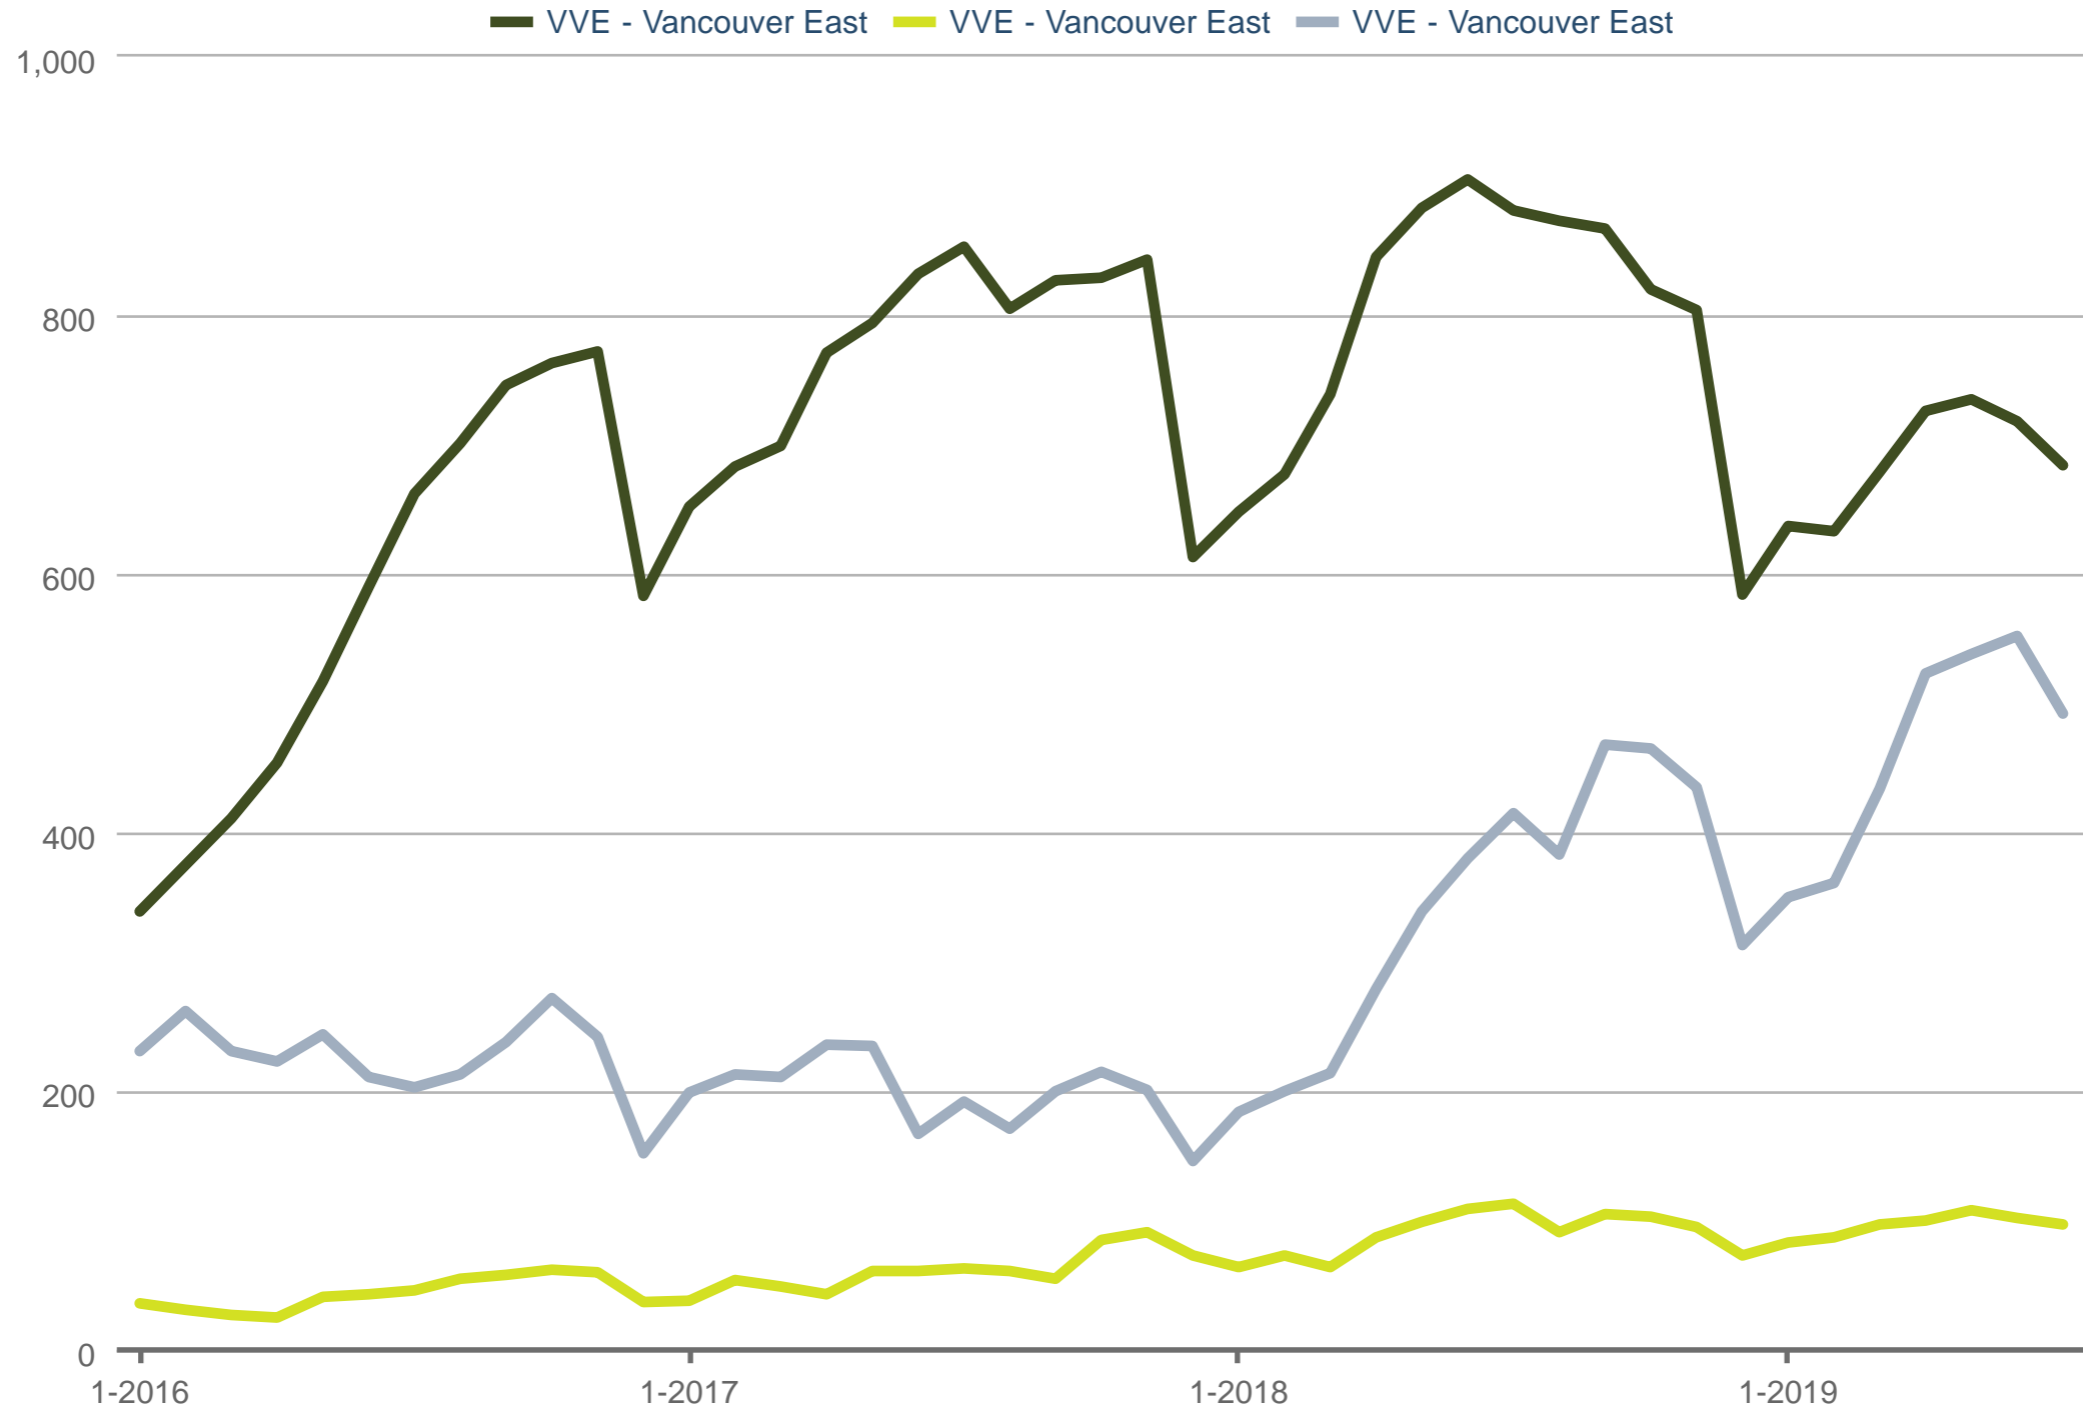

Total Inventory

VVE - Vancouver East: Detached (All) | VVE - Vancouver East: Townhouse | VVE - Vancouver East: Apartment

Each data point is one month of activity. Data is from August 15, 2019.