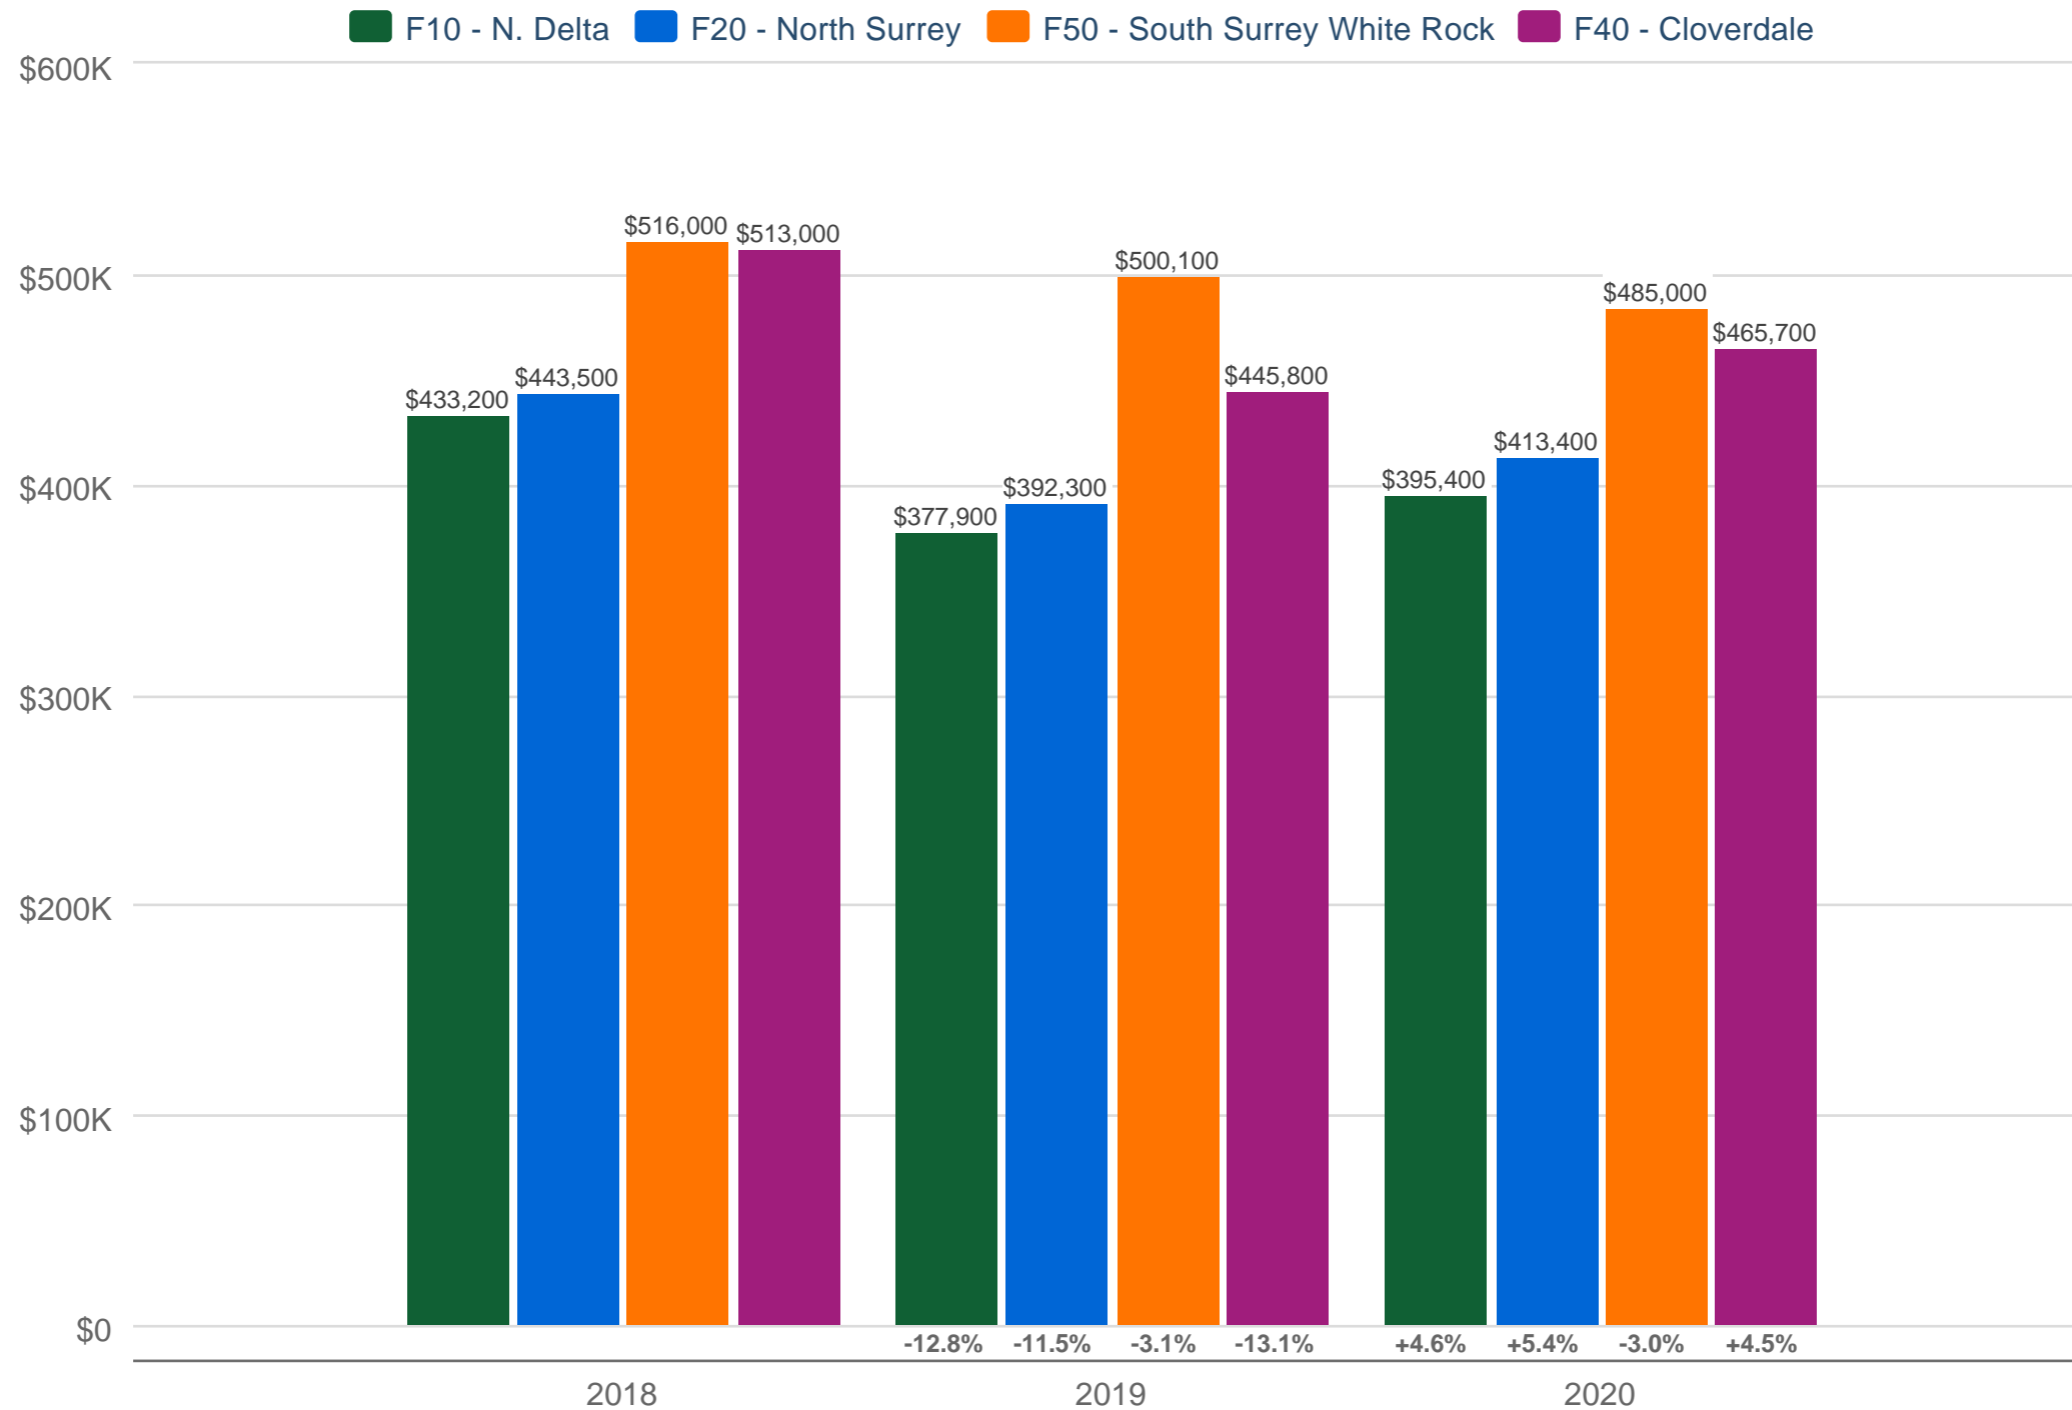

F10 - N. Delta & F20 - North Surrey & F50 - South Surrey White Rock & F40 - Cloverdale: Apartment

Each point is actual monthly data. Data is from July 14, 2020.