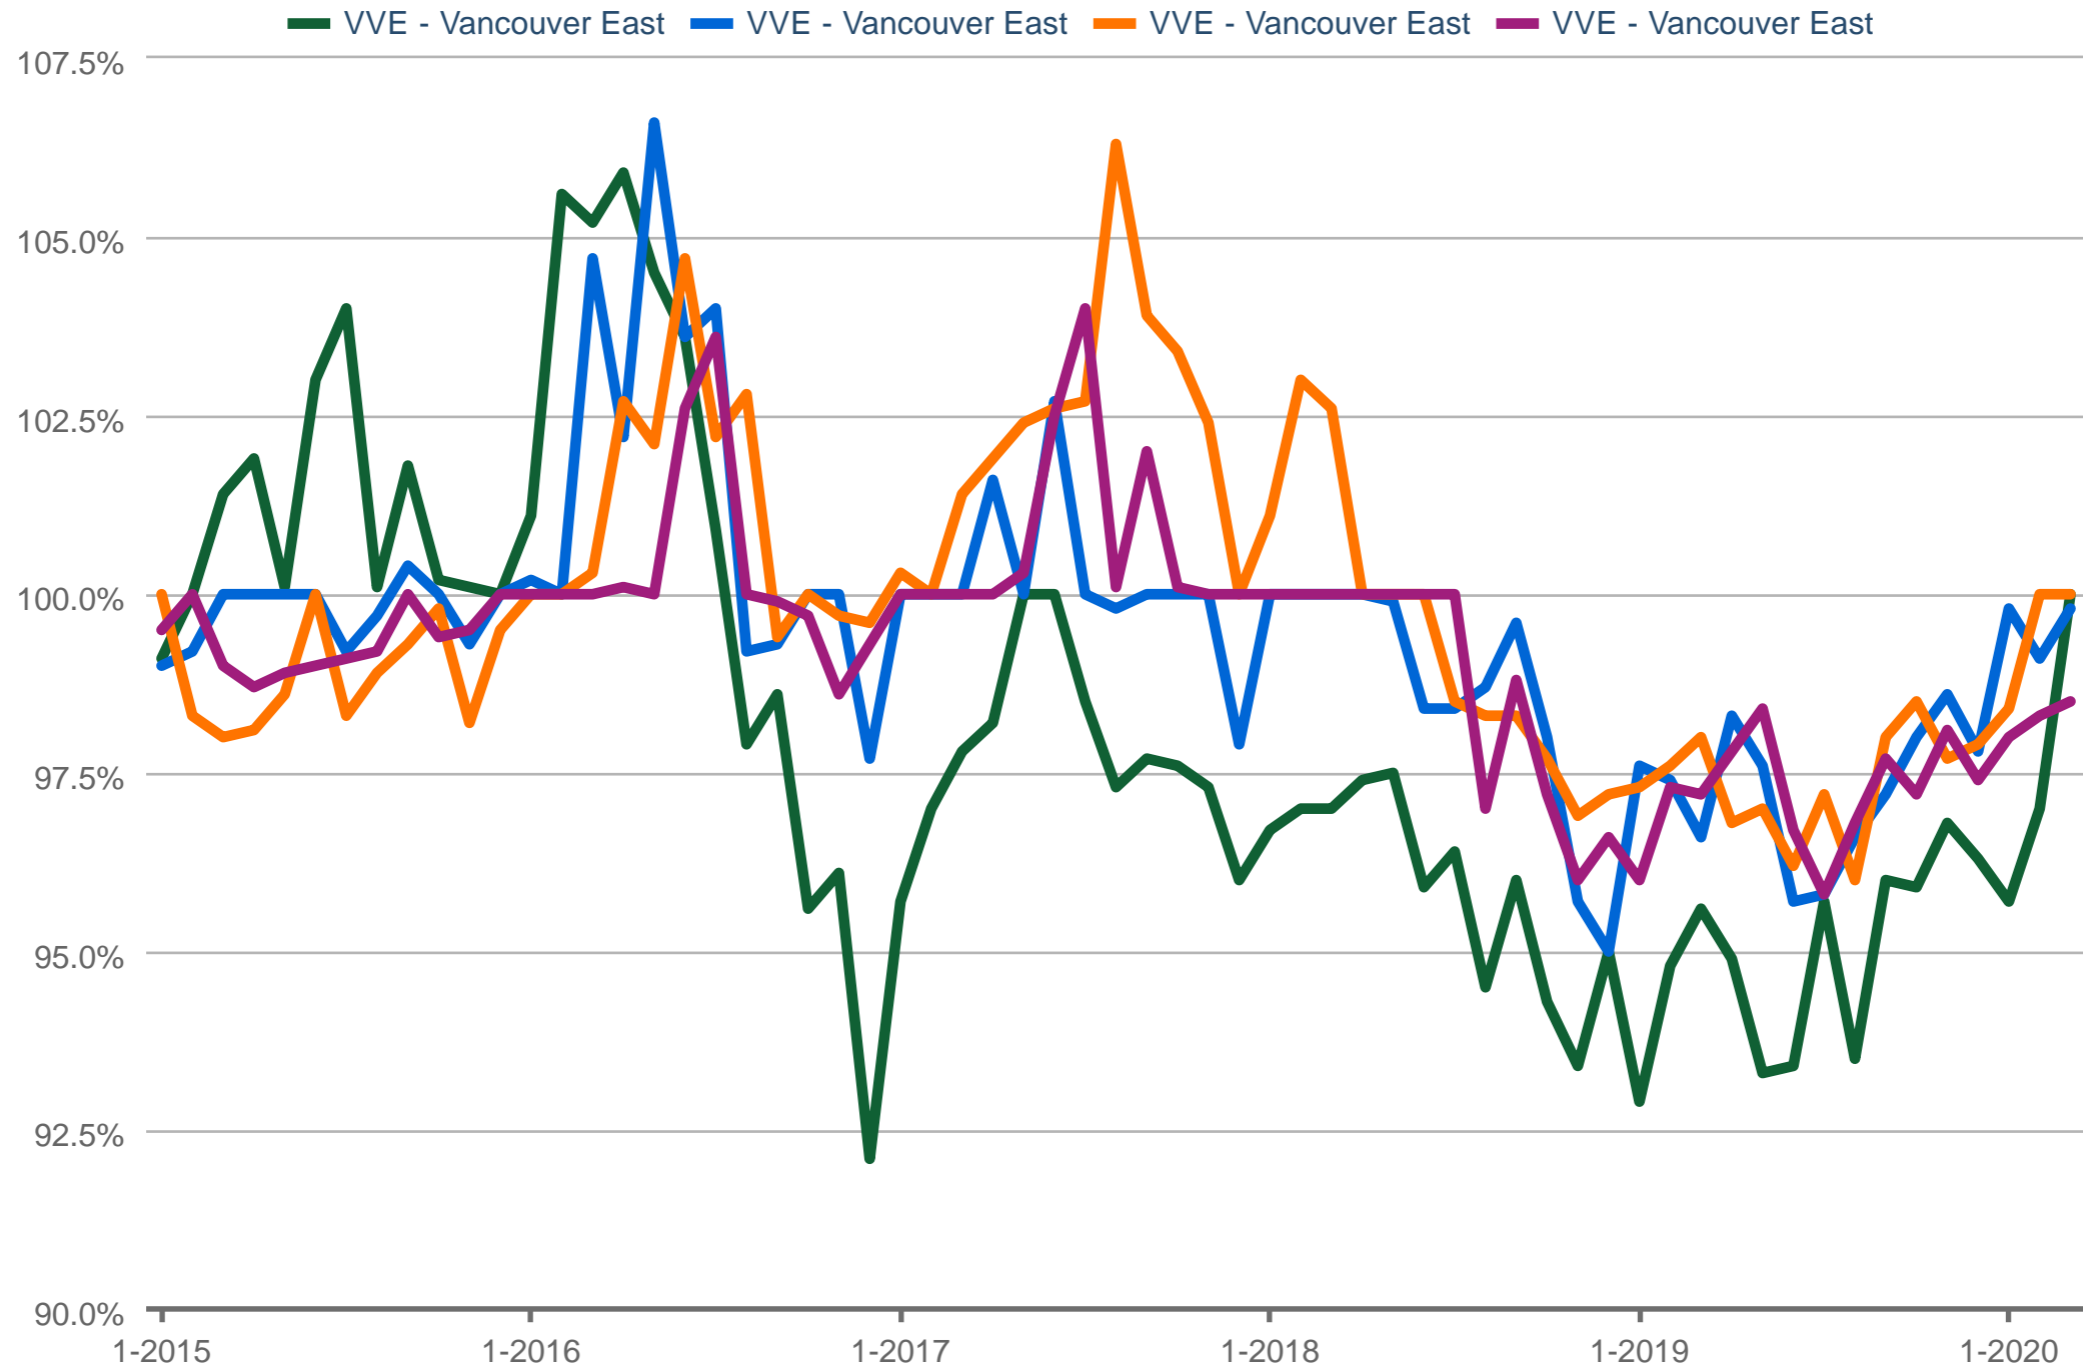

Kristi Holz PREC*
 Stilhavn Real Estate Services

Office: 778-387-7371
 Cell: 778-387-7371
Kristi@RealEstateVancity.ca
www.RealEstateVancity.ca

Median Percent of Original Price

VVE - Vancouver East: Detached (All) | VVE - Vancouver East: Townhouse | VVE - Vancouver East: 1 Bedroom or Fewer, Apartment | VVE - Vancouver East: 2 Bedrooms, Apartment

Each data point is one month of activity. Data is from April 6, 2020.