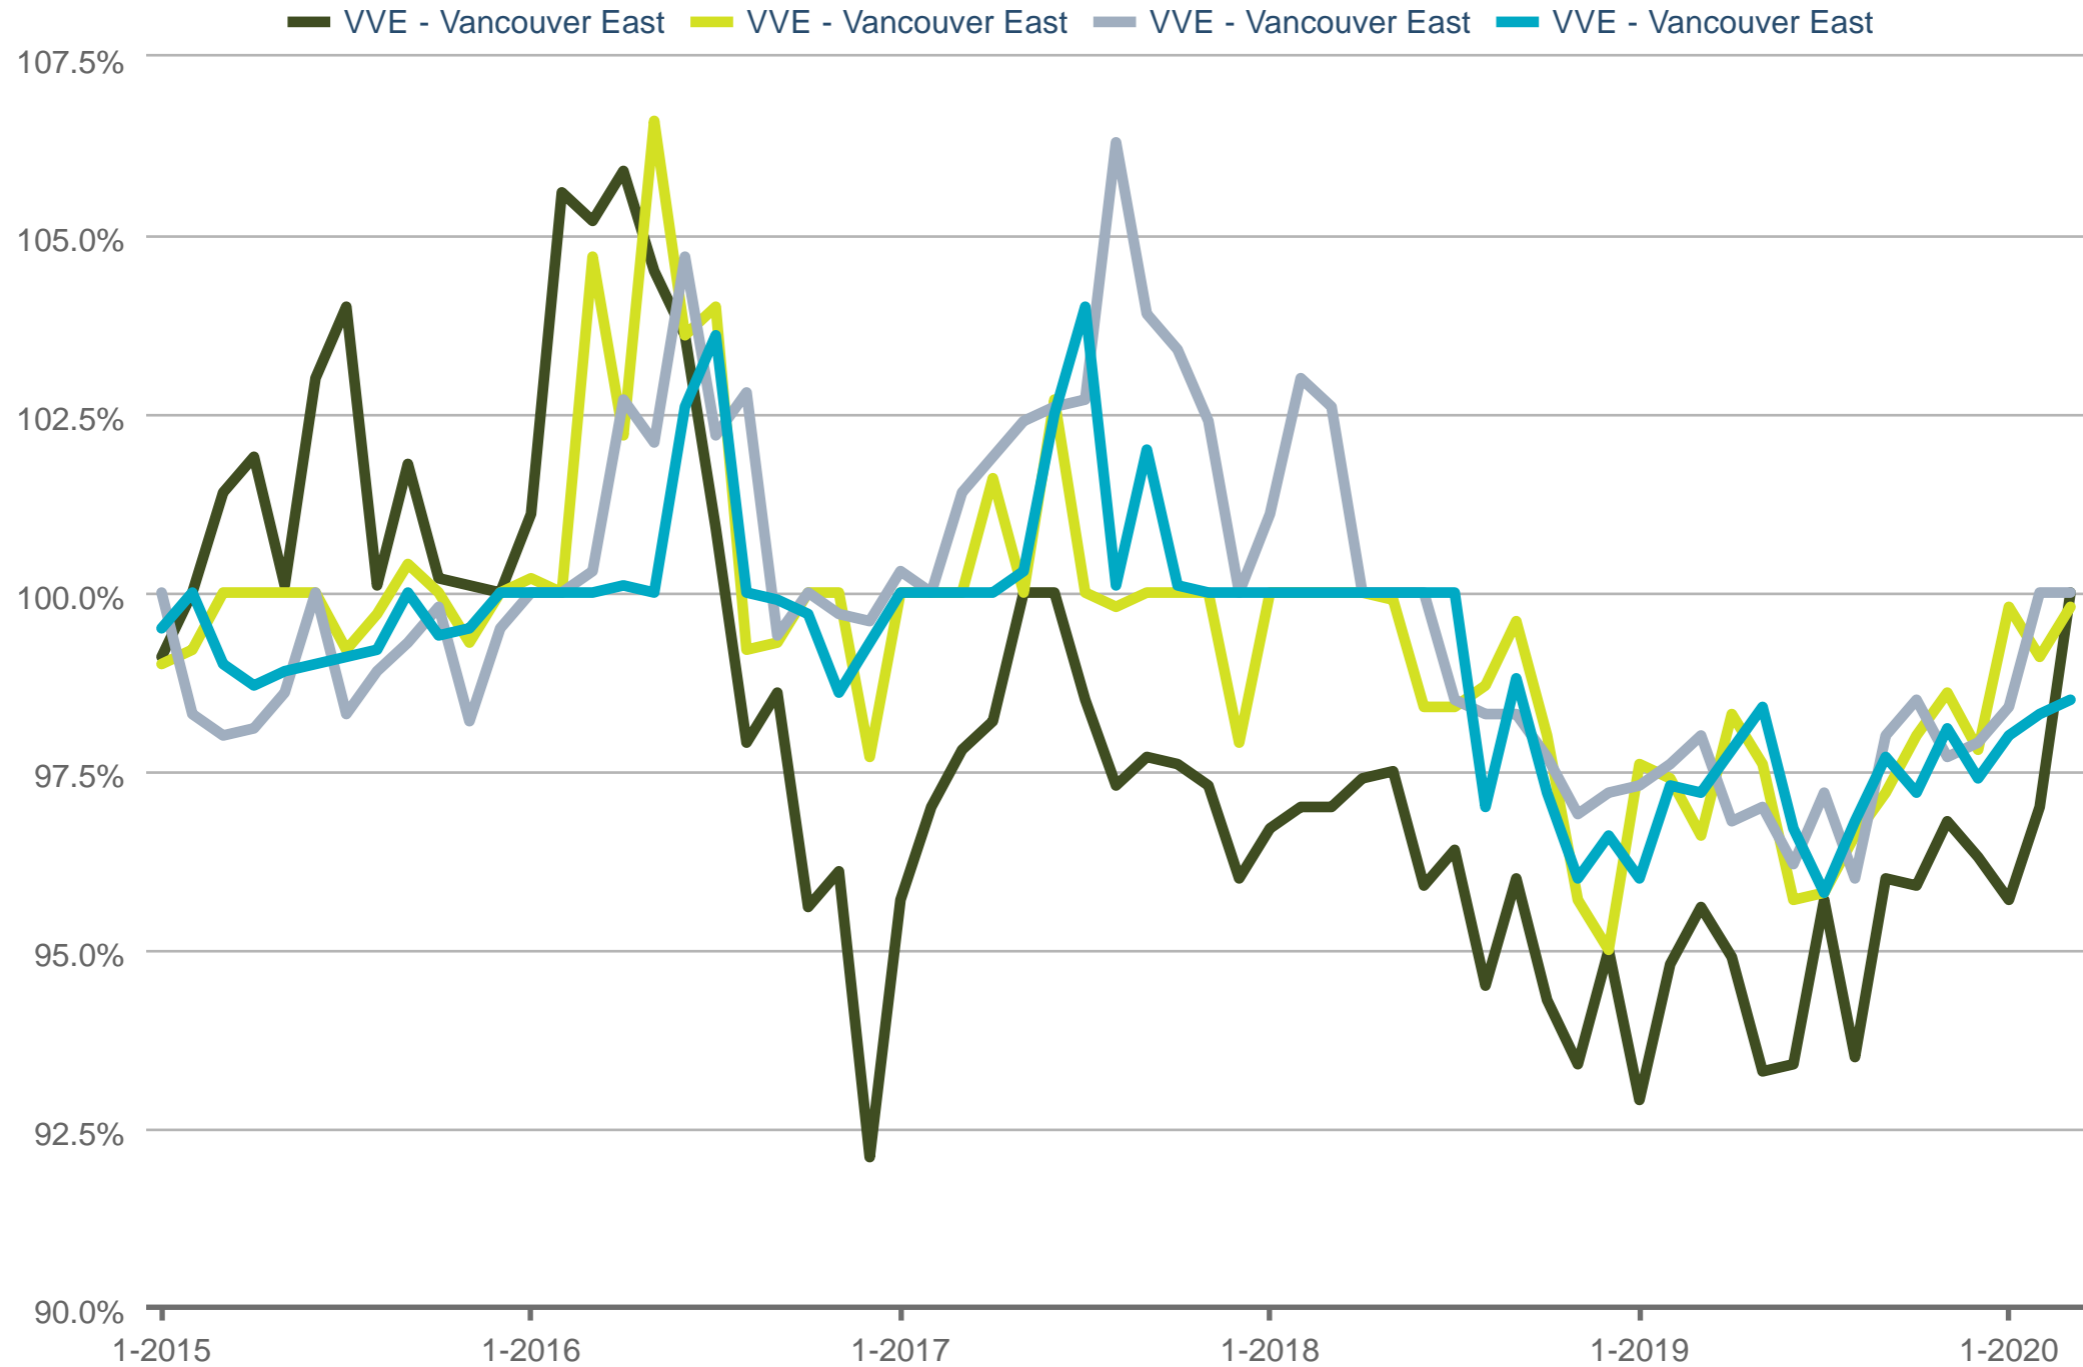

Kristi Holz PREC*
 Stilhavn Real Estate Services

Office: 778-387-7371
 Cell: 778-387-7371
Kristi@RealEstateVancity.ca
www.RealEstateVancity.ca

Median Percent of Original Price

VVE - Vancouver East: Detached (All) | VVE - Vancouver East: Townhouse | VVE - Vancouver East: 1 Bedroom or Fewer, Apartment | VVE - Vancouver East: 2 Bedrooms, Apartment

Each data point is one month of activity. Data is from April 6, 2020.

All data from Greater Vancouver REALTORS © 2024 ShowingTime.