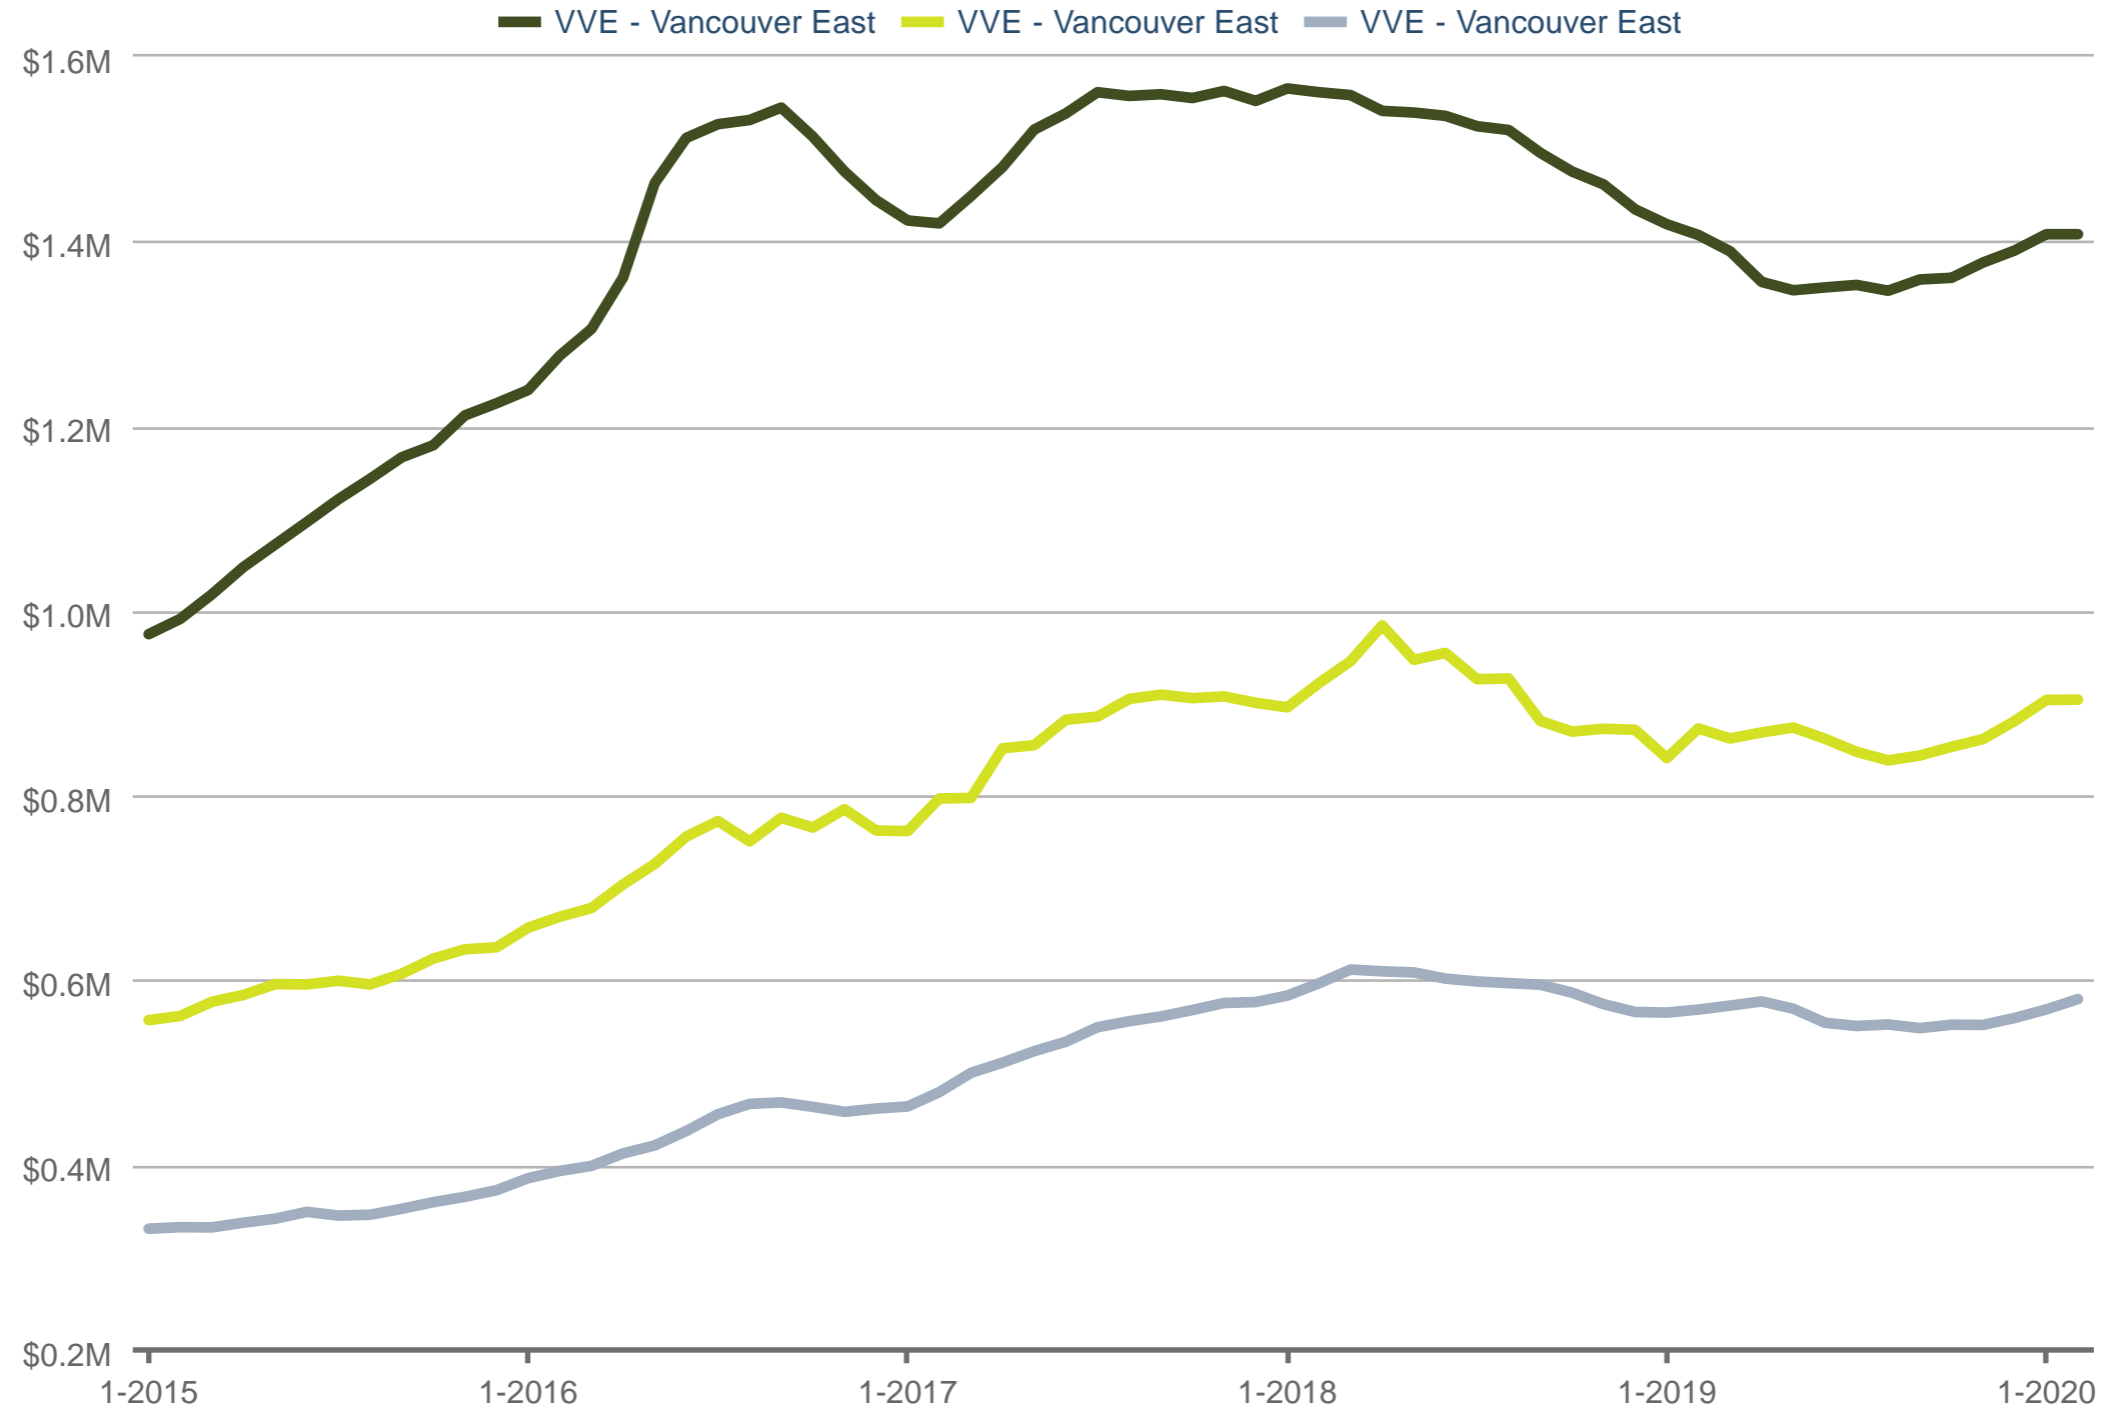

Kristi Holz PREC*
Stilhavn Real Estate Services

Office: 778-387-7371
Cell: 778-387-7371
Kristi@RealEstateVancity.ca
www.RealEstateVancity.ca

MLS® HPI Price

VVE - Vancouver East: Detached (All) | VVE - Vancouver East: Townhouse | VVE - Vancouver East: Apartment

Each data point is one month of activity. Data is from March 5, 2020.

All data from Greater Vancouver REALTORS © 2024 ShowingTime.