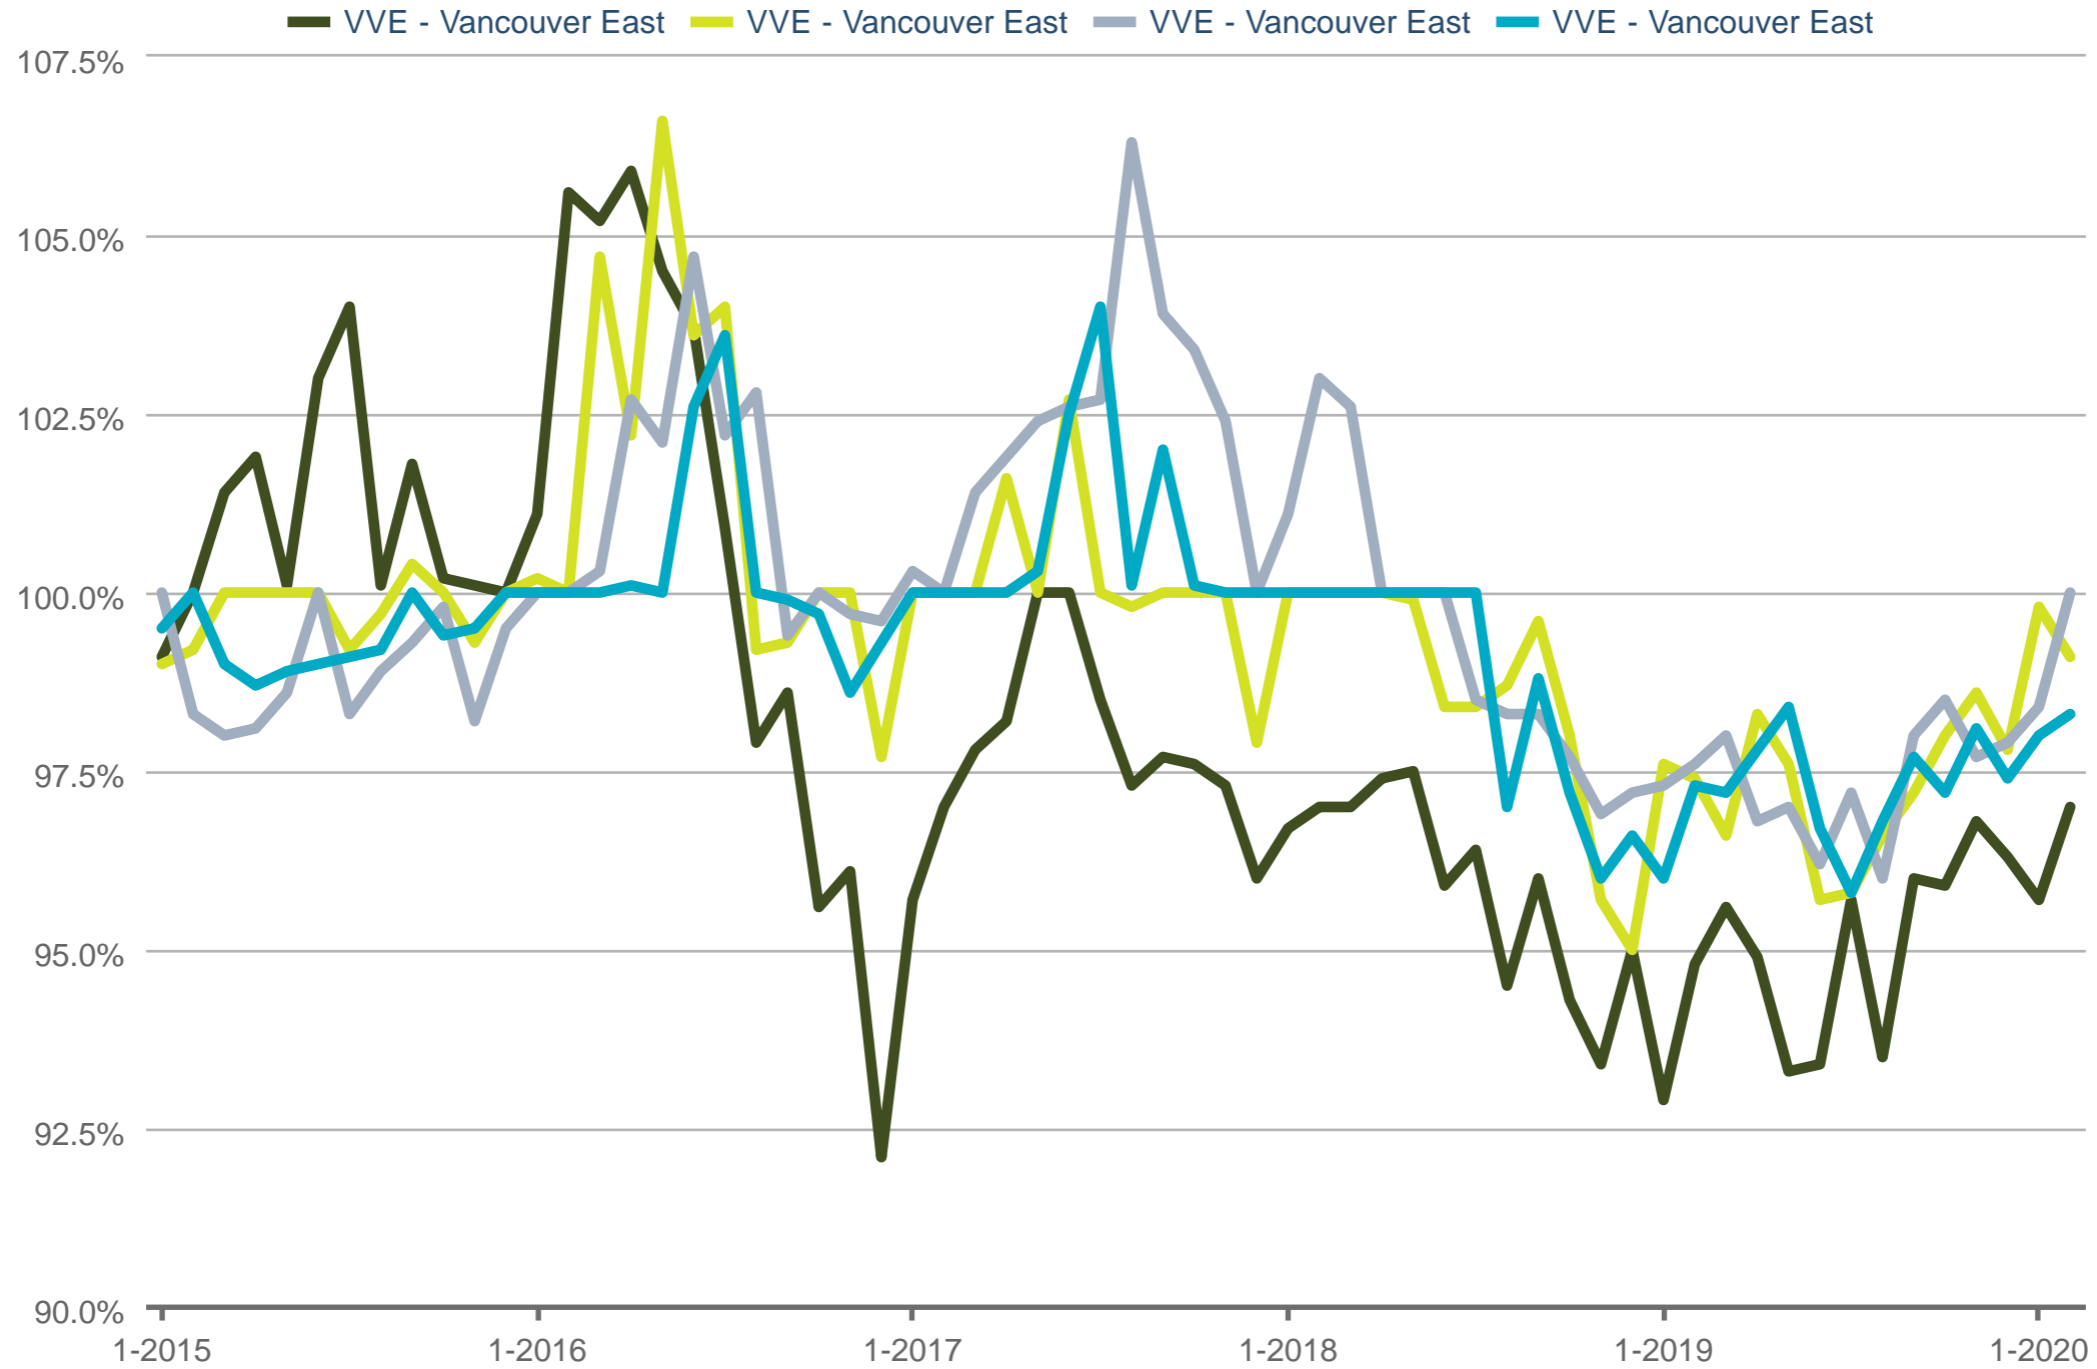

Kristi Holz PREC*
 Stilhavn Real Estate Services

Office: 778-387-7371

Cell: 778-387-7371

Kristi@RealEstateVancity.ca

www.RealEstateVancity.ca

Median Percent of Original Price

VVE - Vancouver East: Detached (All) | VVE - Vancouver East: Townhouse | VVE - Vancouver East: 1 Bedroom or Fewer, Apartment | VVE - Vancouver East: 2 Bedrooms, Apartment

Each data point is one month of activity. Data is from March 5, 2020.

All data from Greater Vancouver REALTORS © 2024 ShowingTime.