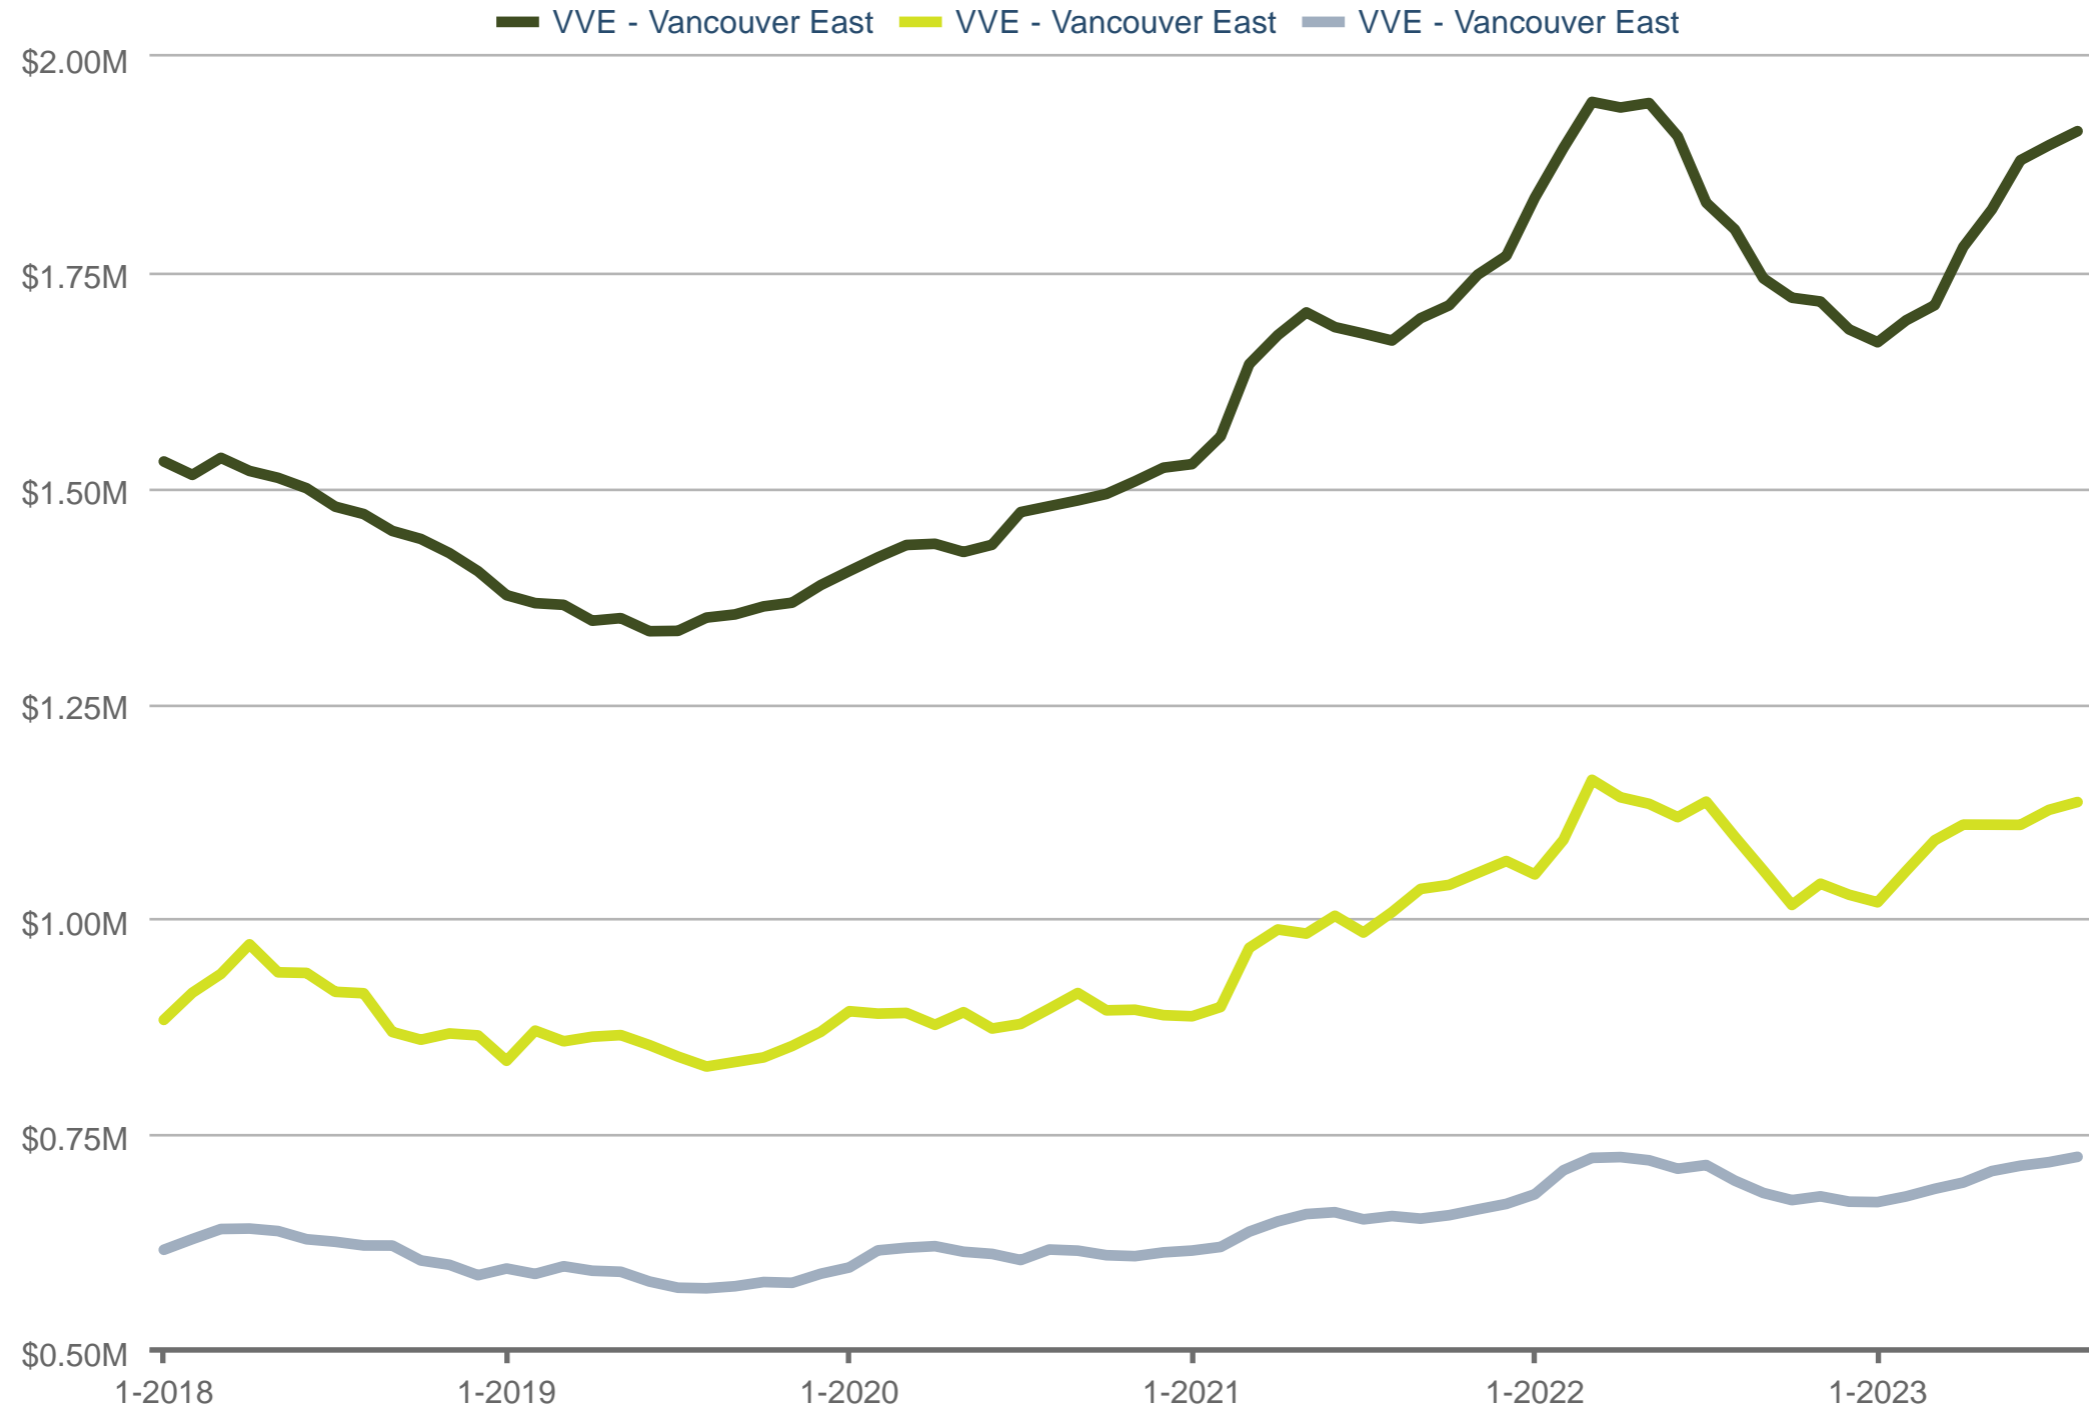

Kristi Holz PREC*
Stilhavn Real Estate Services

Office: 778-387-7371

Cell: 778-387-7371

Kristi@RealEstateVancity.ca

www.RealEstateVancity.ca

MLS® HPI Price

VVE - Vancouver East: Detached (All) | VVE - Vancouver East: Townhouse | VVE - Vancouver East: Apartment

Each data point is one month of activity. Data is from September 6, 2023.

All data from Greater Vancouver REALTORS © 2024 ShowingTime.