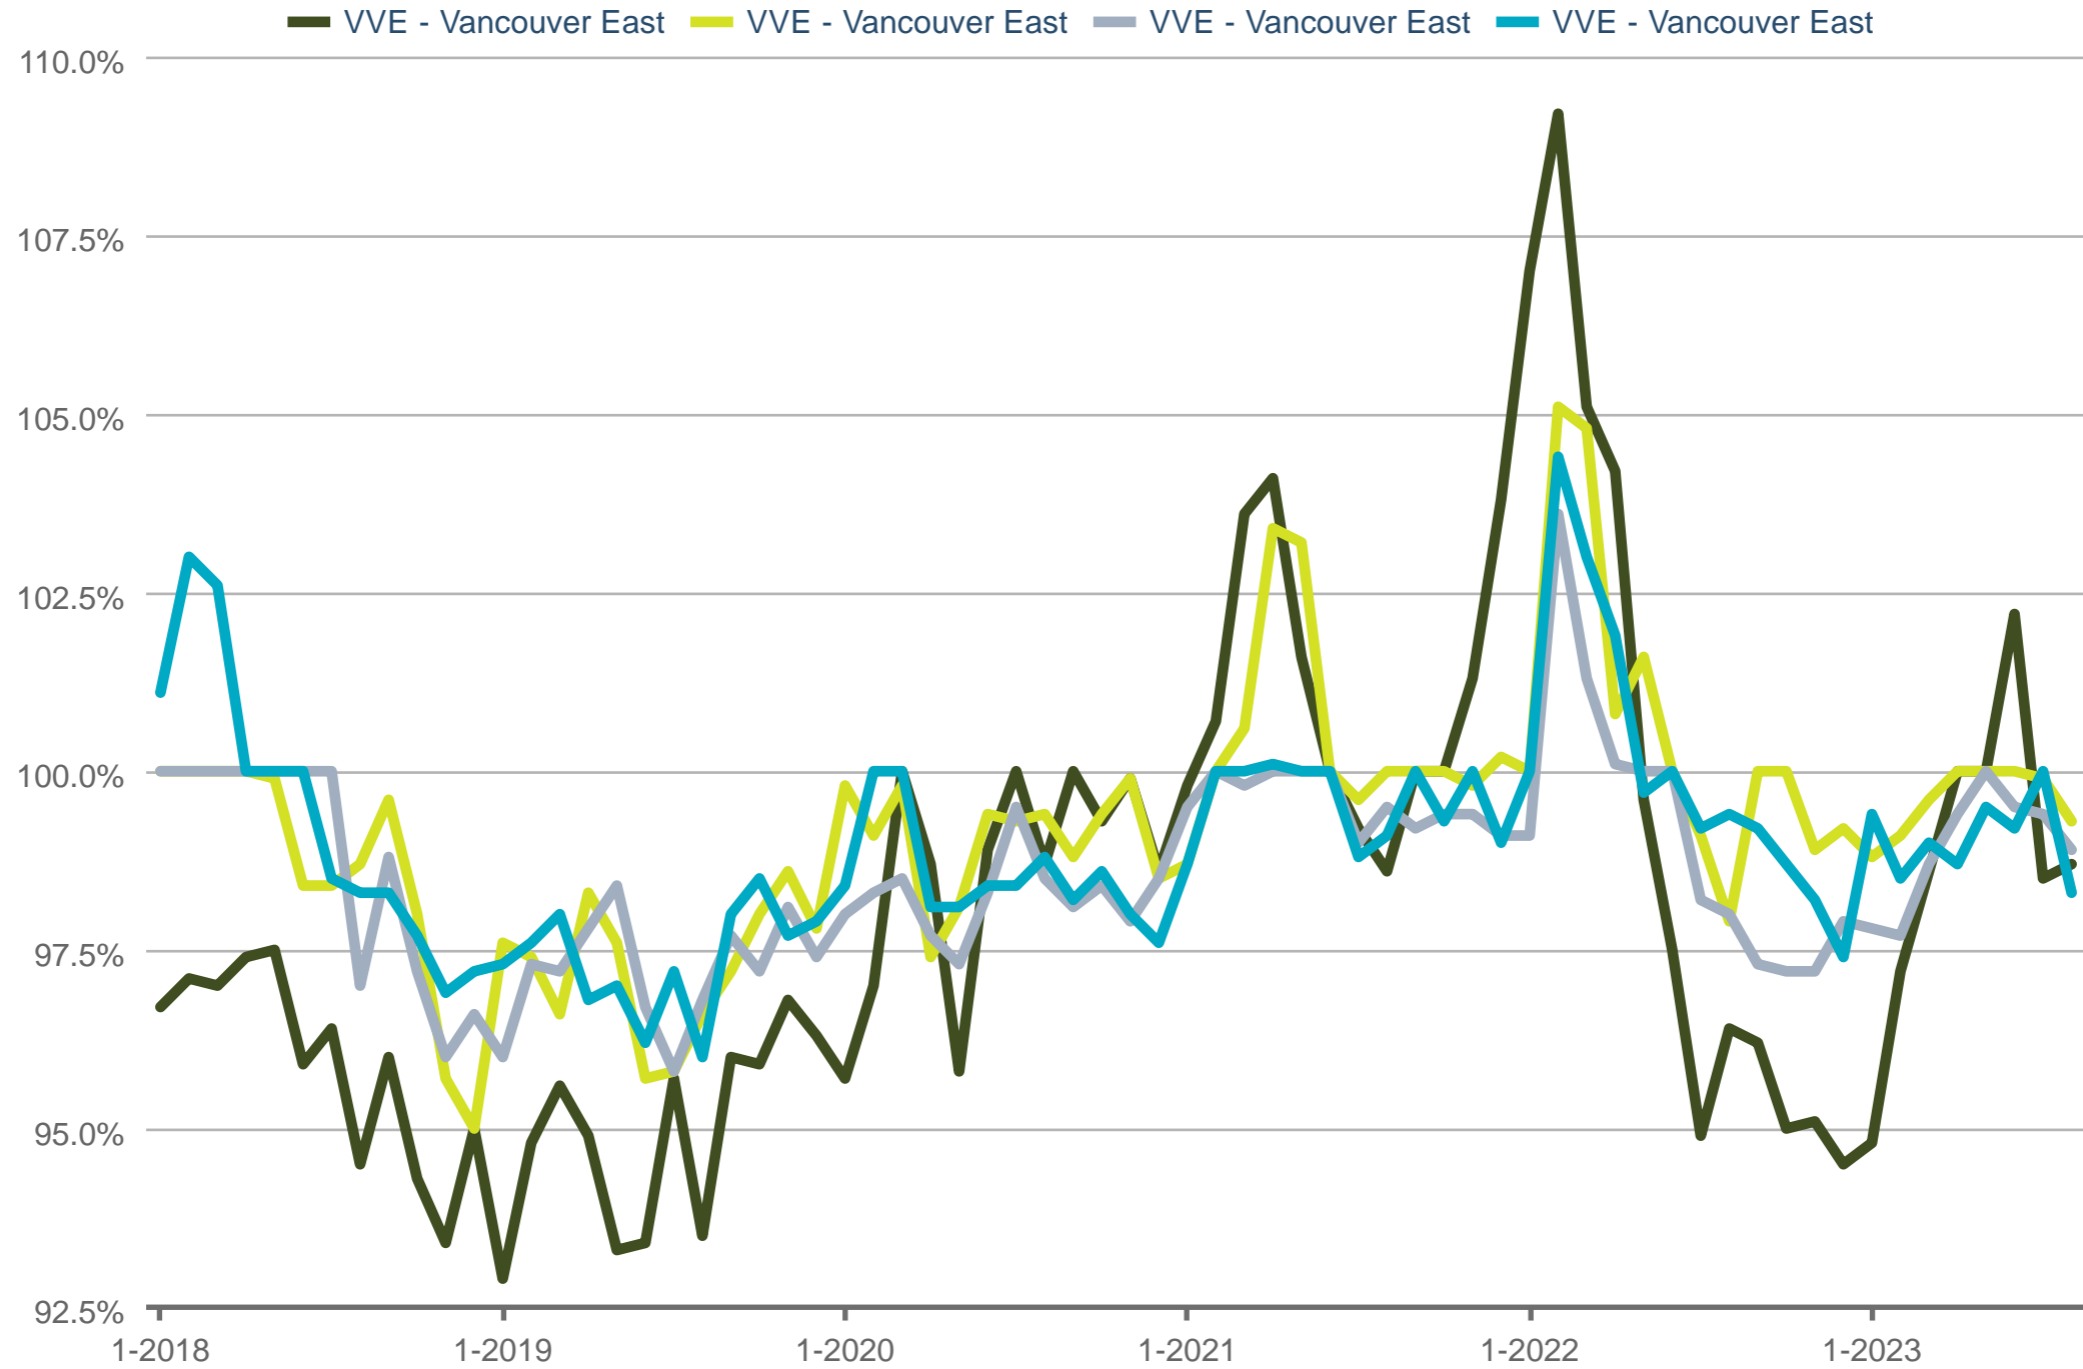

Kristi Holz PREC*
 Stilhavn Real Estate Services

Office: 778-387-7371
 Cell: 778-387-7371
Kristi@RealEstateVancity.ca
www.RealEstateVancity.ca

Median Percent of Original Price

VVE - Vancouver East: Detached (All) | VVE - Vancouver East: Townhouse | VVE - Vancouver East: 2 Bedrooms, Apartment | VVE - Vancouver East: 1 Bedroom or Fewer, Apartment

Each data point is one month of activity. Data is from September 6, 2023.

All data from Greater Vancouver REALTORS © 2024 ShowingTime.