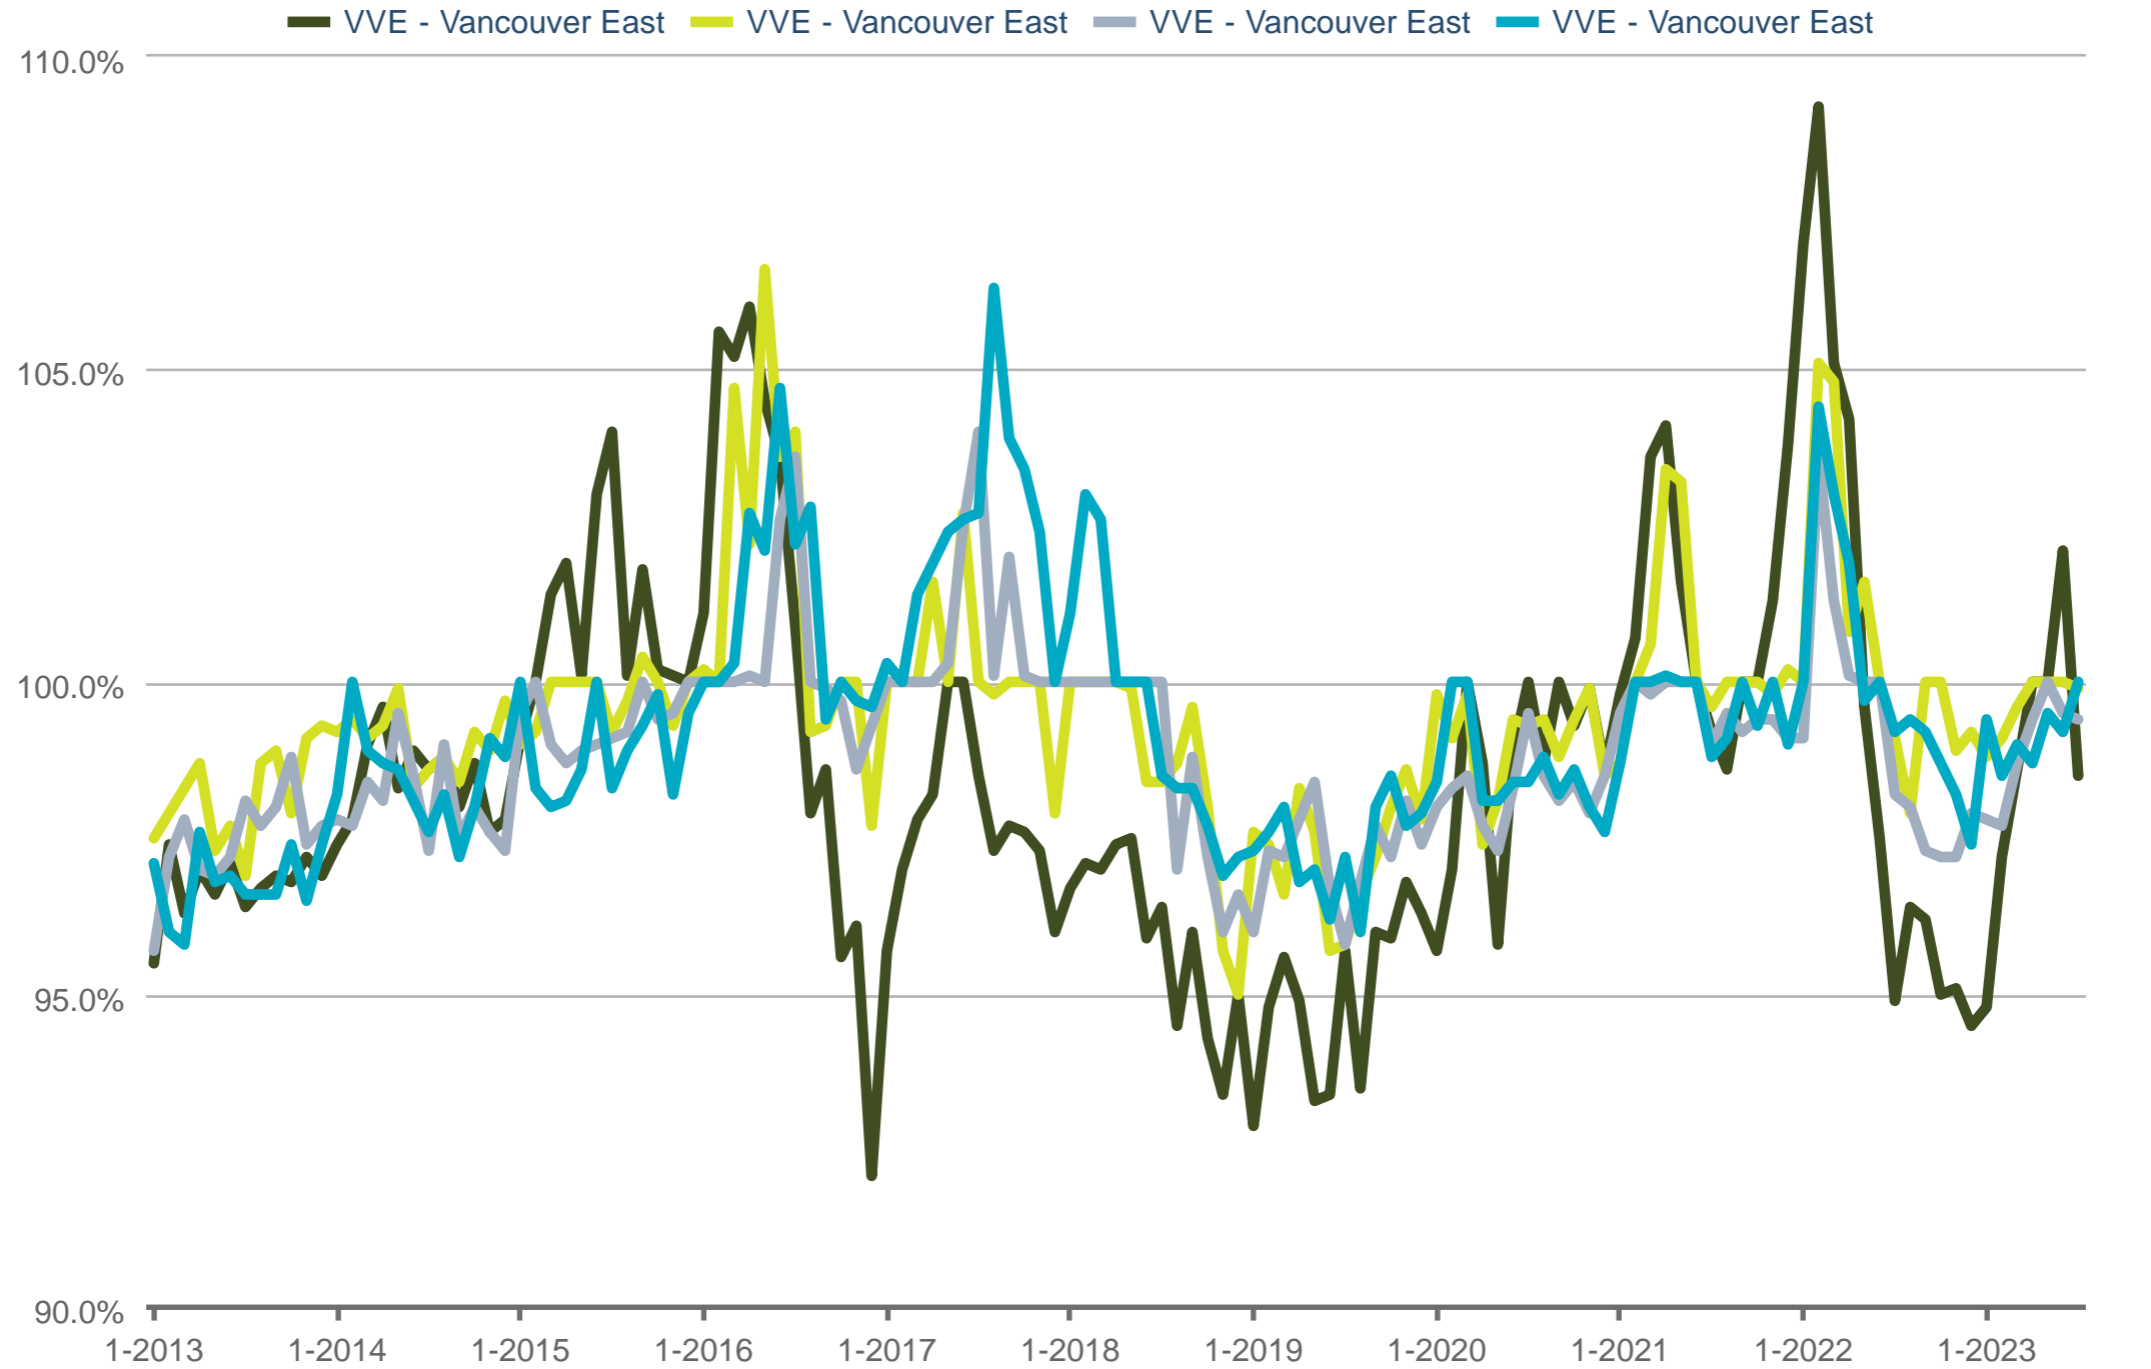

Kristi Holz PREC*
 Stilhavn Real Estate Services

Office: 778-387-7371
 Cell: 778-387-7371
Kristi@RealEstateVancity.ca
www.RealEstateVancity.ca

Median Percent of Original Price

VVE - Vancouver East: Detached (All) | VVE - Vancouver East: Townhouse | VVE - Vancouver East: 2 Bedrooms, Apartment | VVE - Vancouver East: 1 Bedroom or Fewer, Apartment

Each data point is one month of activity. Data is from August 7, 2023.