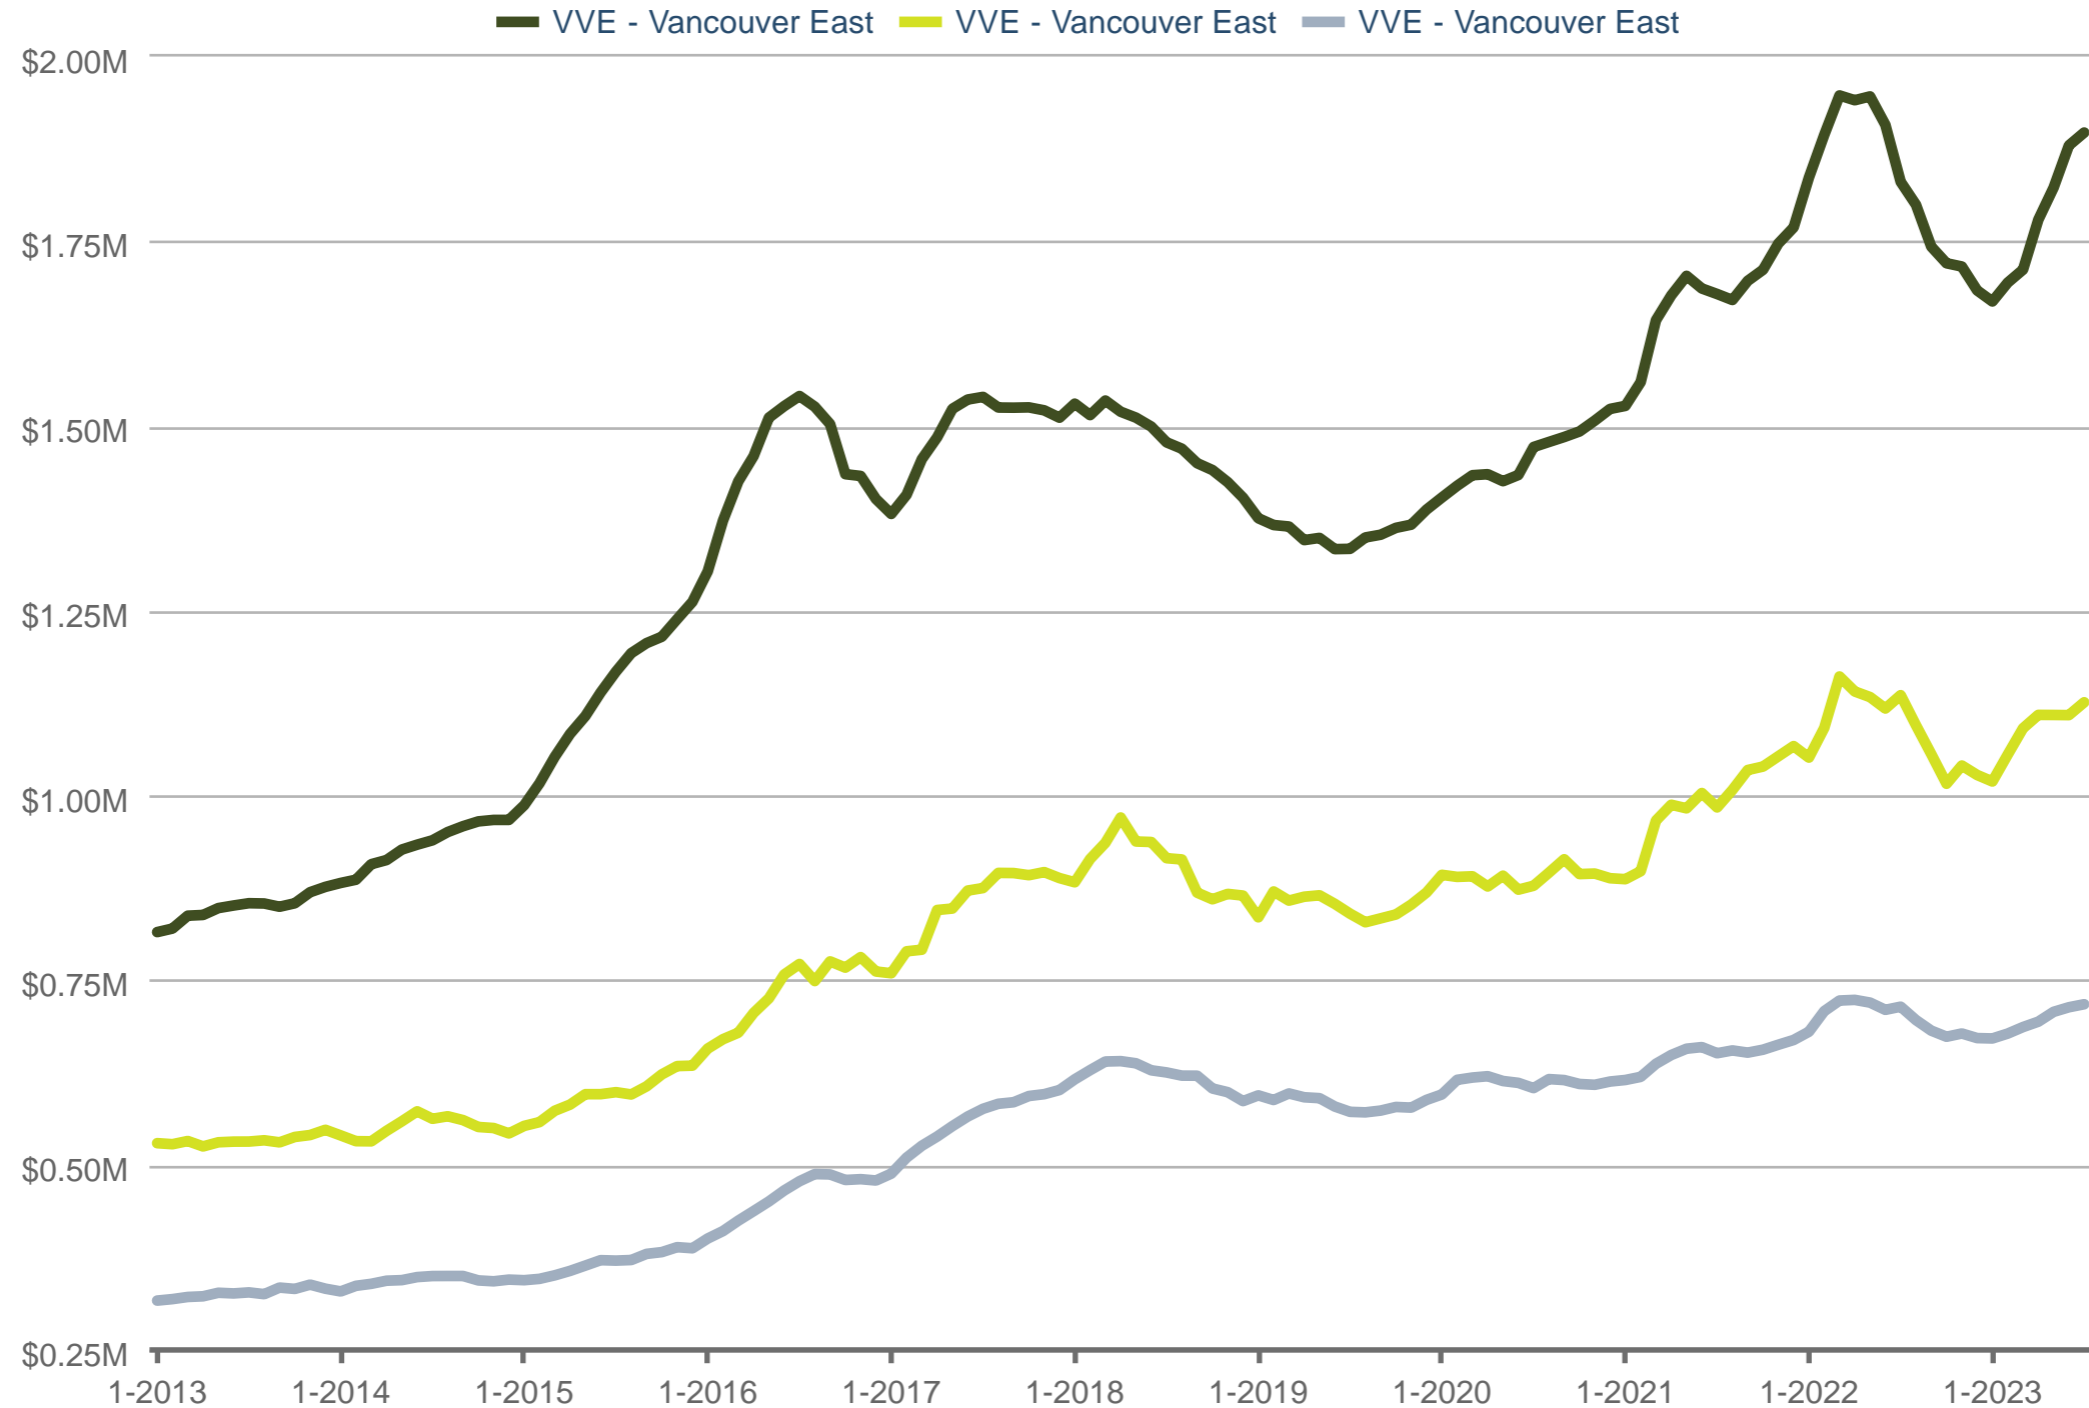

Kristi Holz PREC*
Stilhavn Real Estate Services

Office: 778-387-7371

Cell: 778-387-7371

Kristi@RealEstateVancity.ca

www.RealEstateVancity.ca

MLS® HPI Price

VVE - Vancouver East: Detached (All) | VVE - Vancouver East: Townhouse | VVE - Vancouver East: Apartment

Each data point is one month of activity. Data is from August 7, 2023.

All data from Greater Vancouver REALTORS © 2024 ShowingTime.