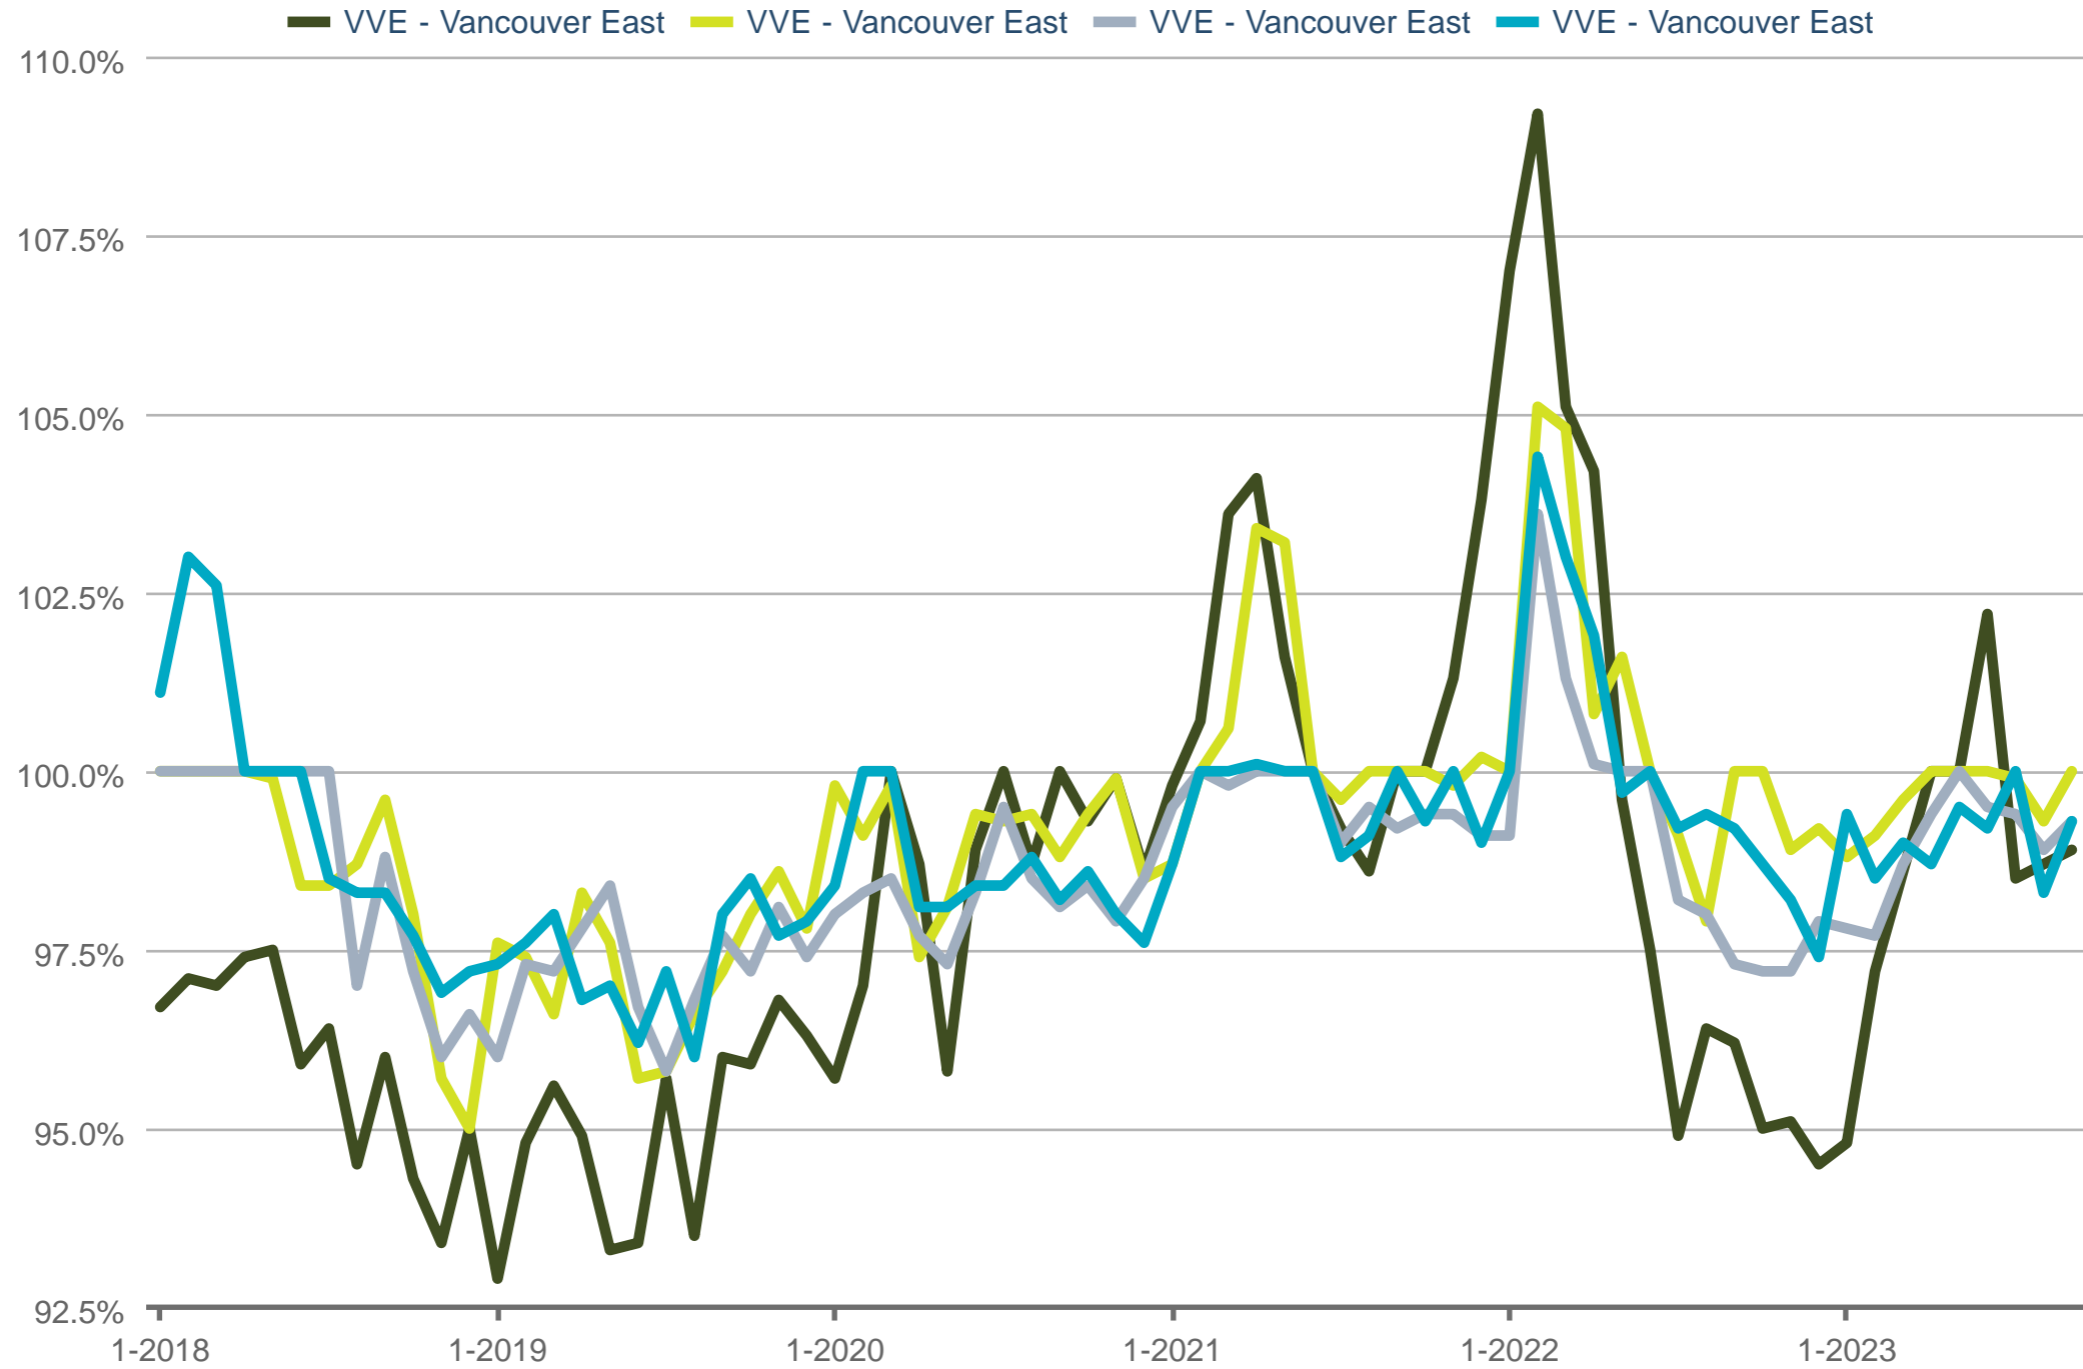

### Median Percent of Original Price

VVE - Vancouver East: Detached (All) | VVE - Vancouver East: Townhouse | VVE - Vancouver East: 2 Bedrooms, Apartment | VVE - Vancouver East: 1 Bedroom or Fewer, Apartment

Each data point is one month of activity. Data is from October 6, 2023.

All data from Greater Vancouver REALTORS © 2024 ShowingTime.