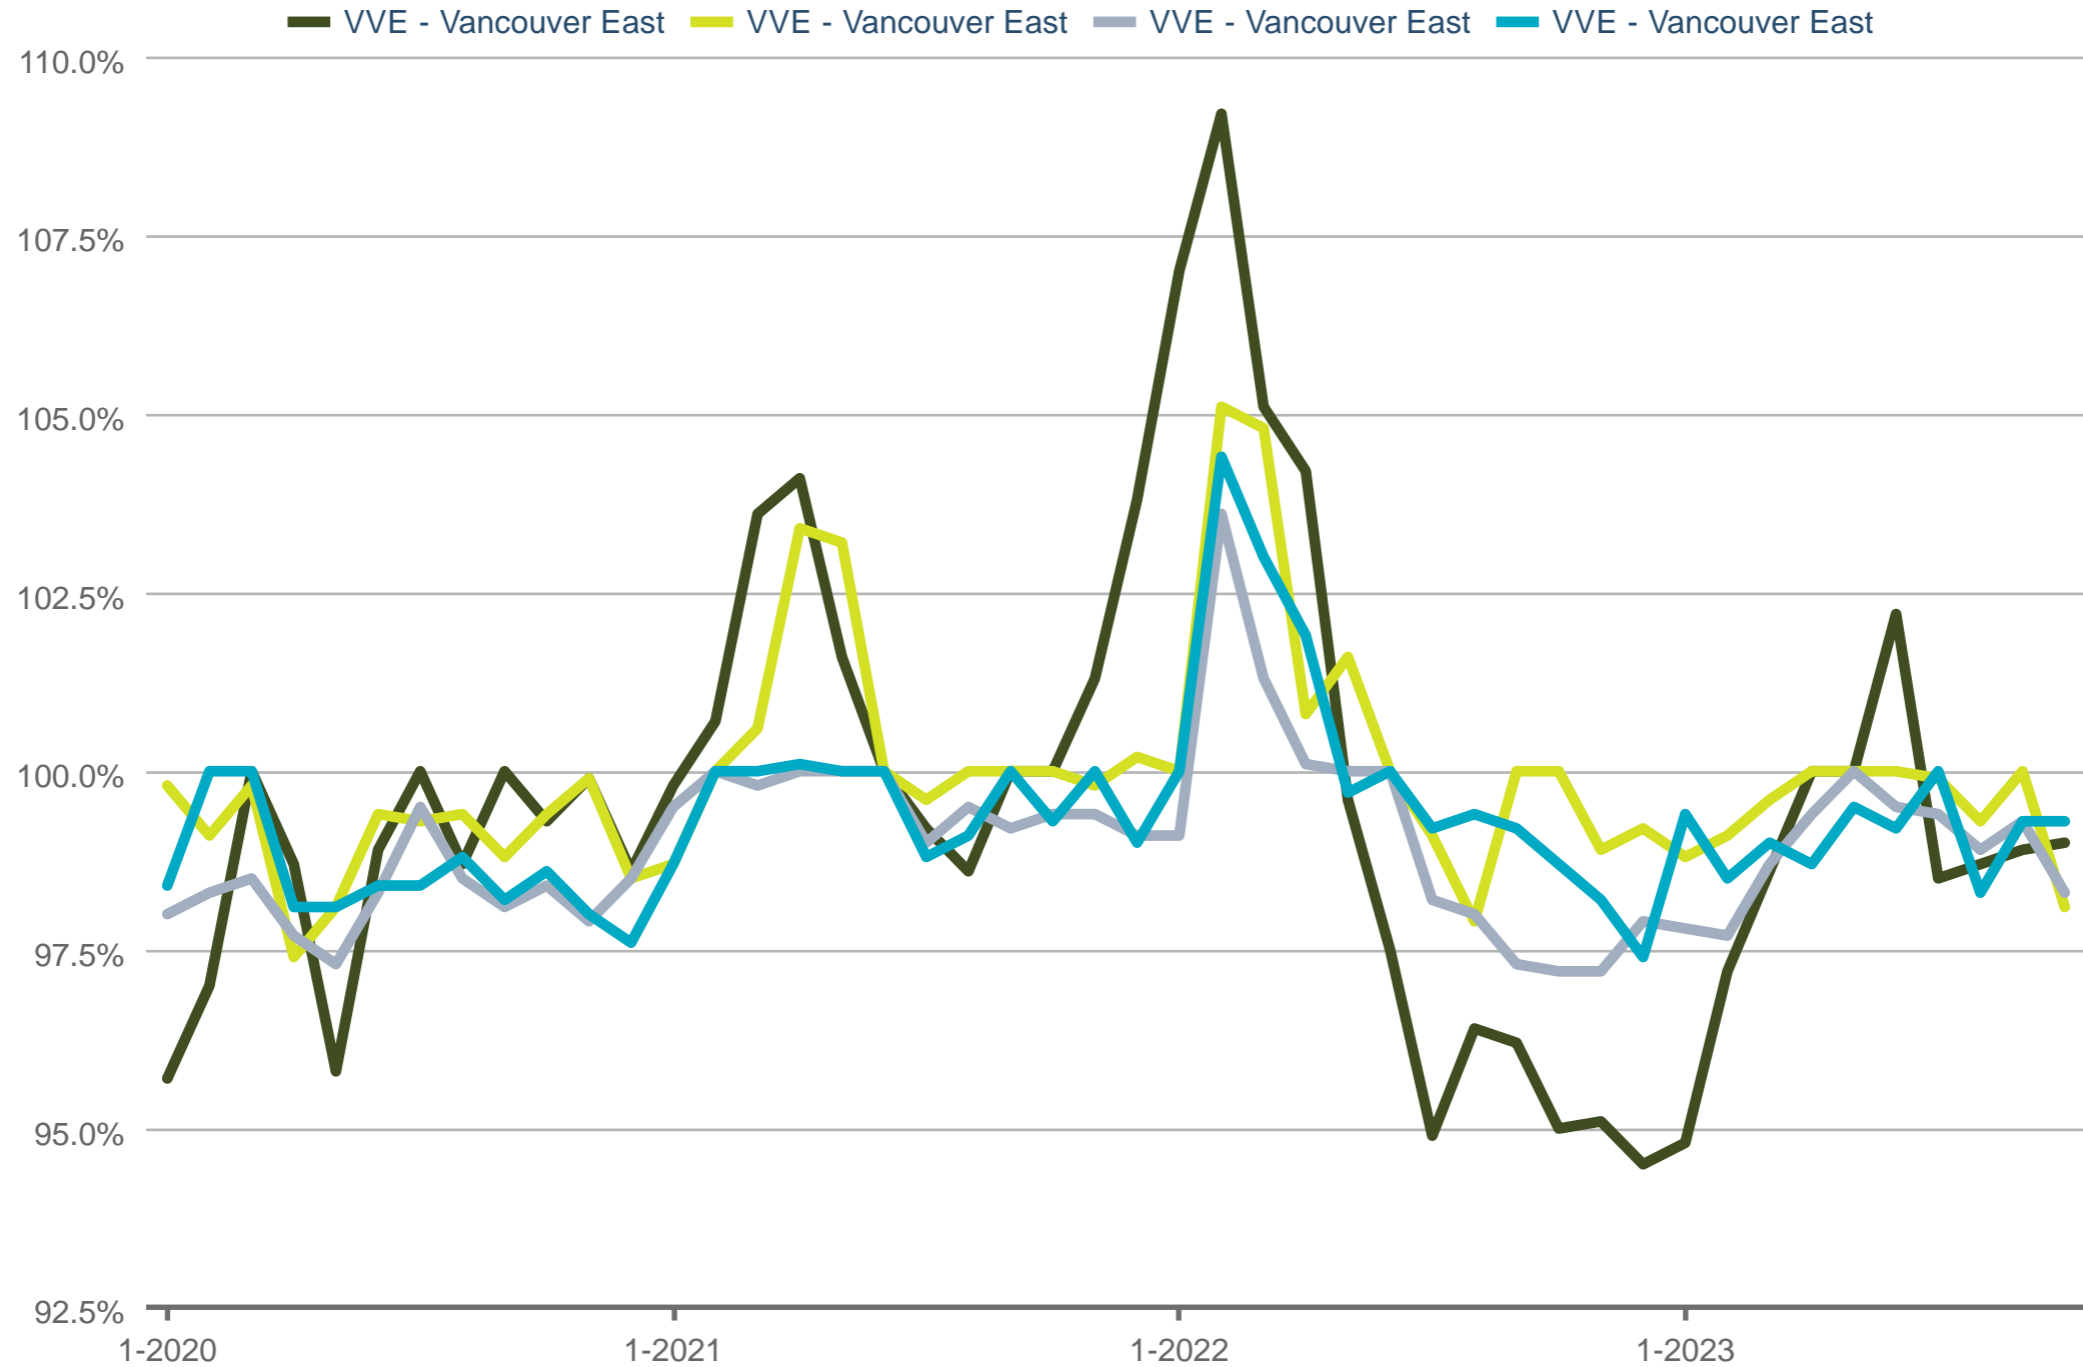

### Median Percent of Original Price

VVE - Vancouver East: Detached (All) | VVE - Vancouver East: Townhouse | VVE - Vancouver East: 2 Bedrooms, Apartment | VVE - Vancouver East: 1 Bedroom or Fewer, Apartment

Each data point is one month of activity. Data is from November 6, 2023.

All data from Greater Vancouver REALTORS © 2024 ShowingTime.