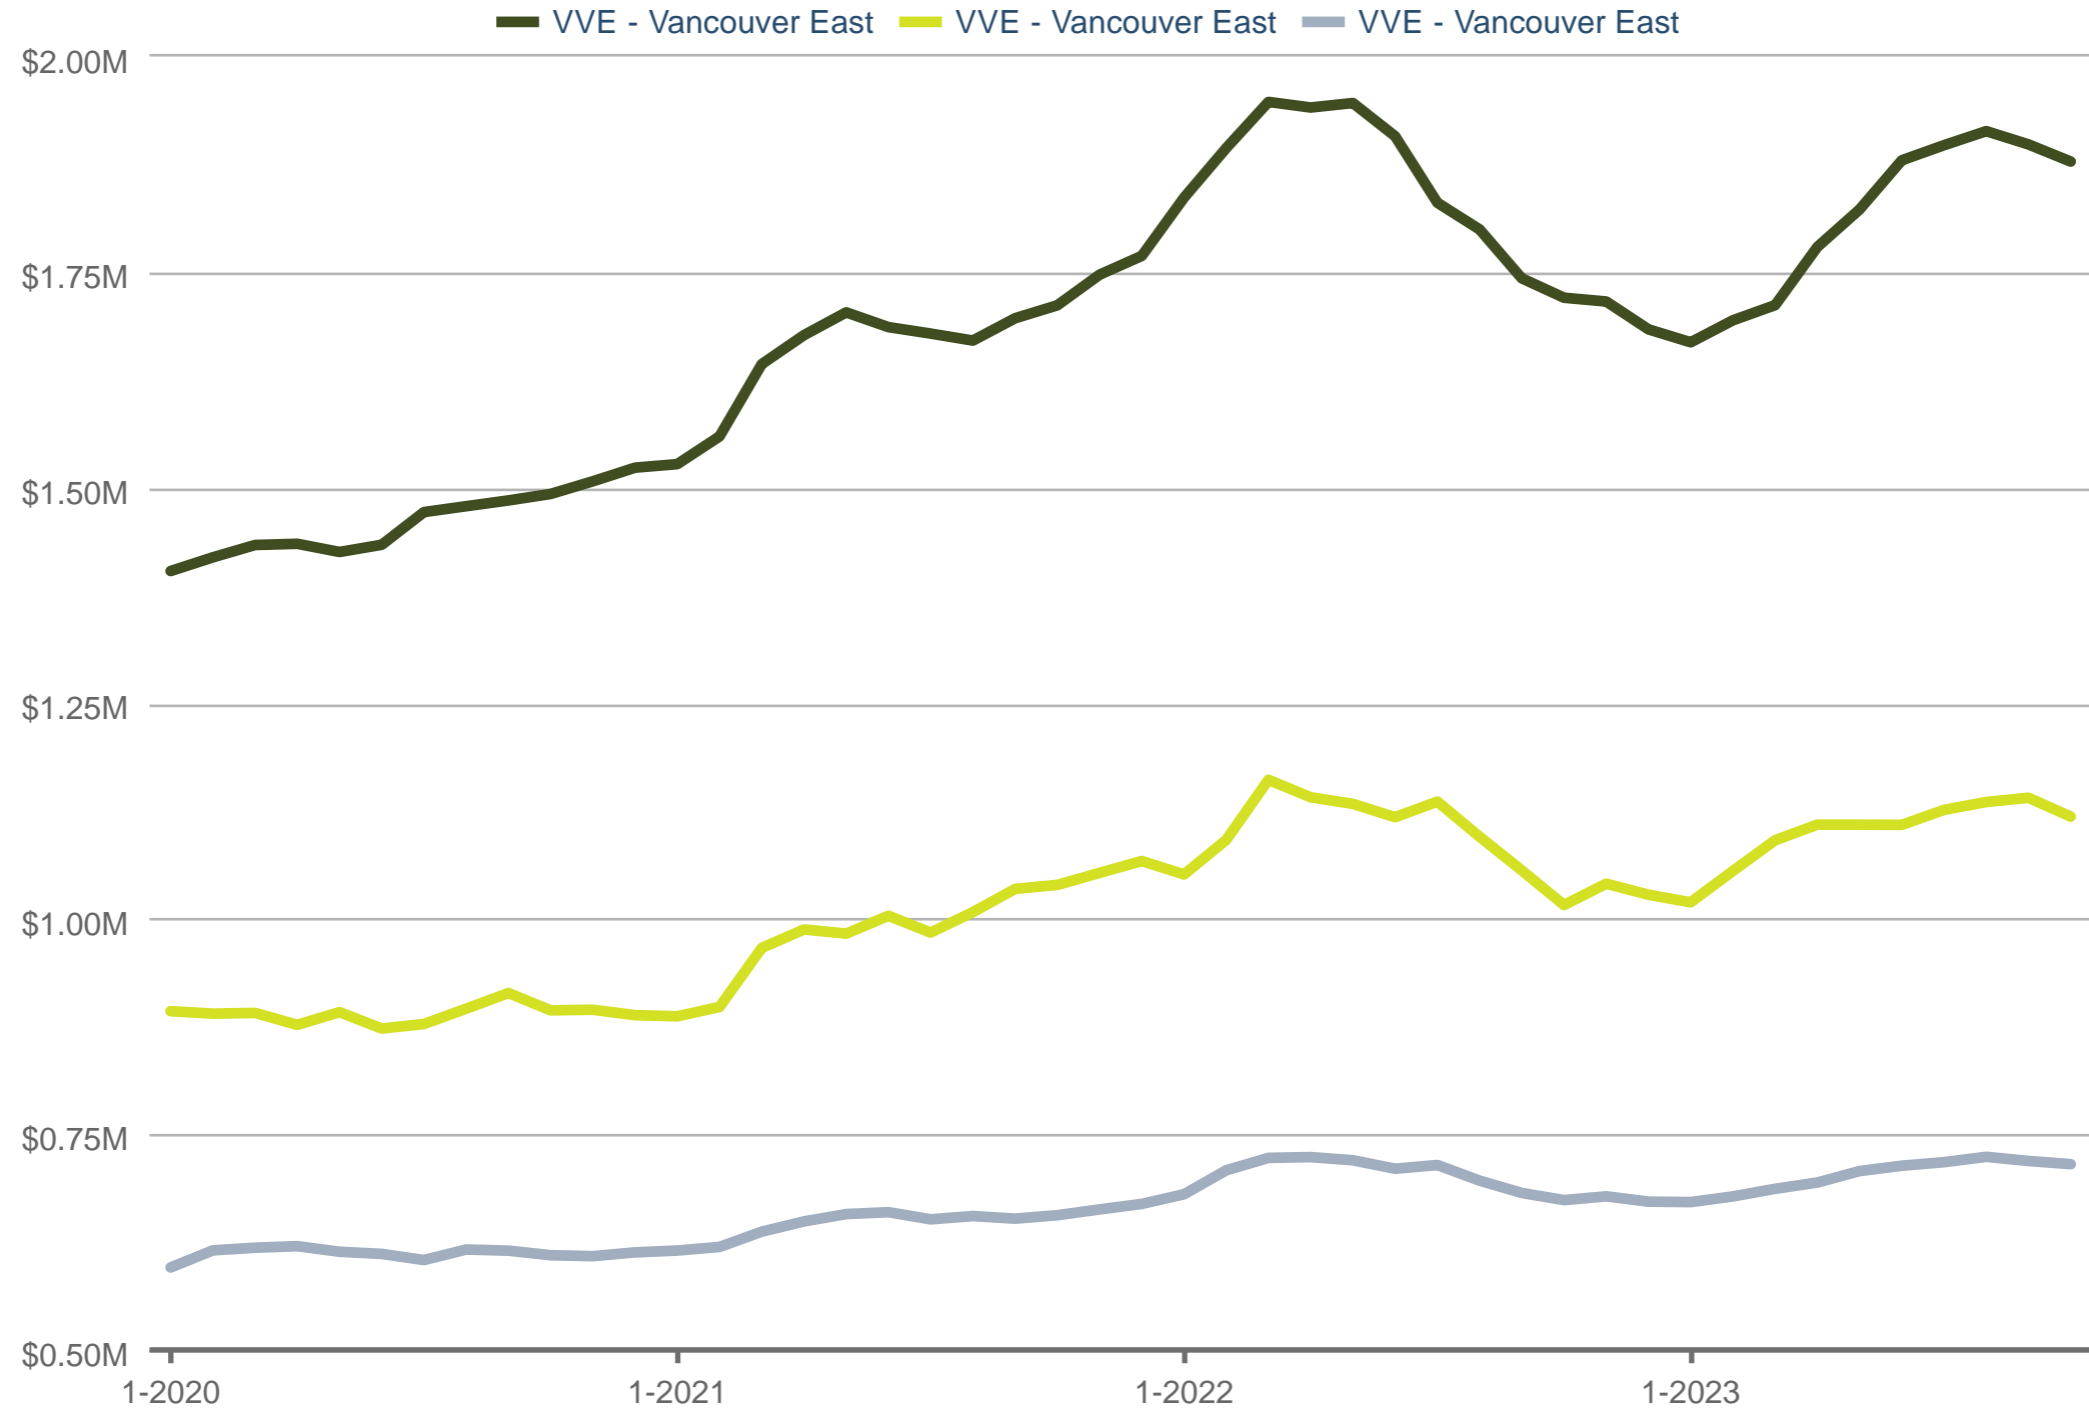

Kristi Holz PREC*
Stilhavn Real Estate Services

Office: 778-387-7371
Cell: 778-387-7371
Kristi@RealEstateVancity.ca
www.RealEstateVancity.ca

MLS® HPI Price

VVE - Vancouver East: Detached (All) | VVE - Vancouver East: Townhouse | VVE - Vancouver East: Apartment

Each data point is one month of activity. Data is from November 6, 2023.

All data from Greater Vancouver REALTORS © 2024 ShowingTime.