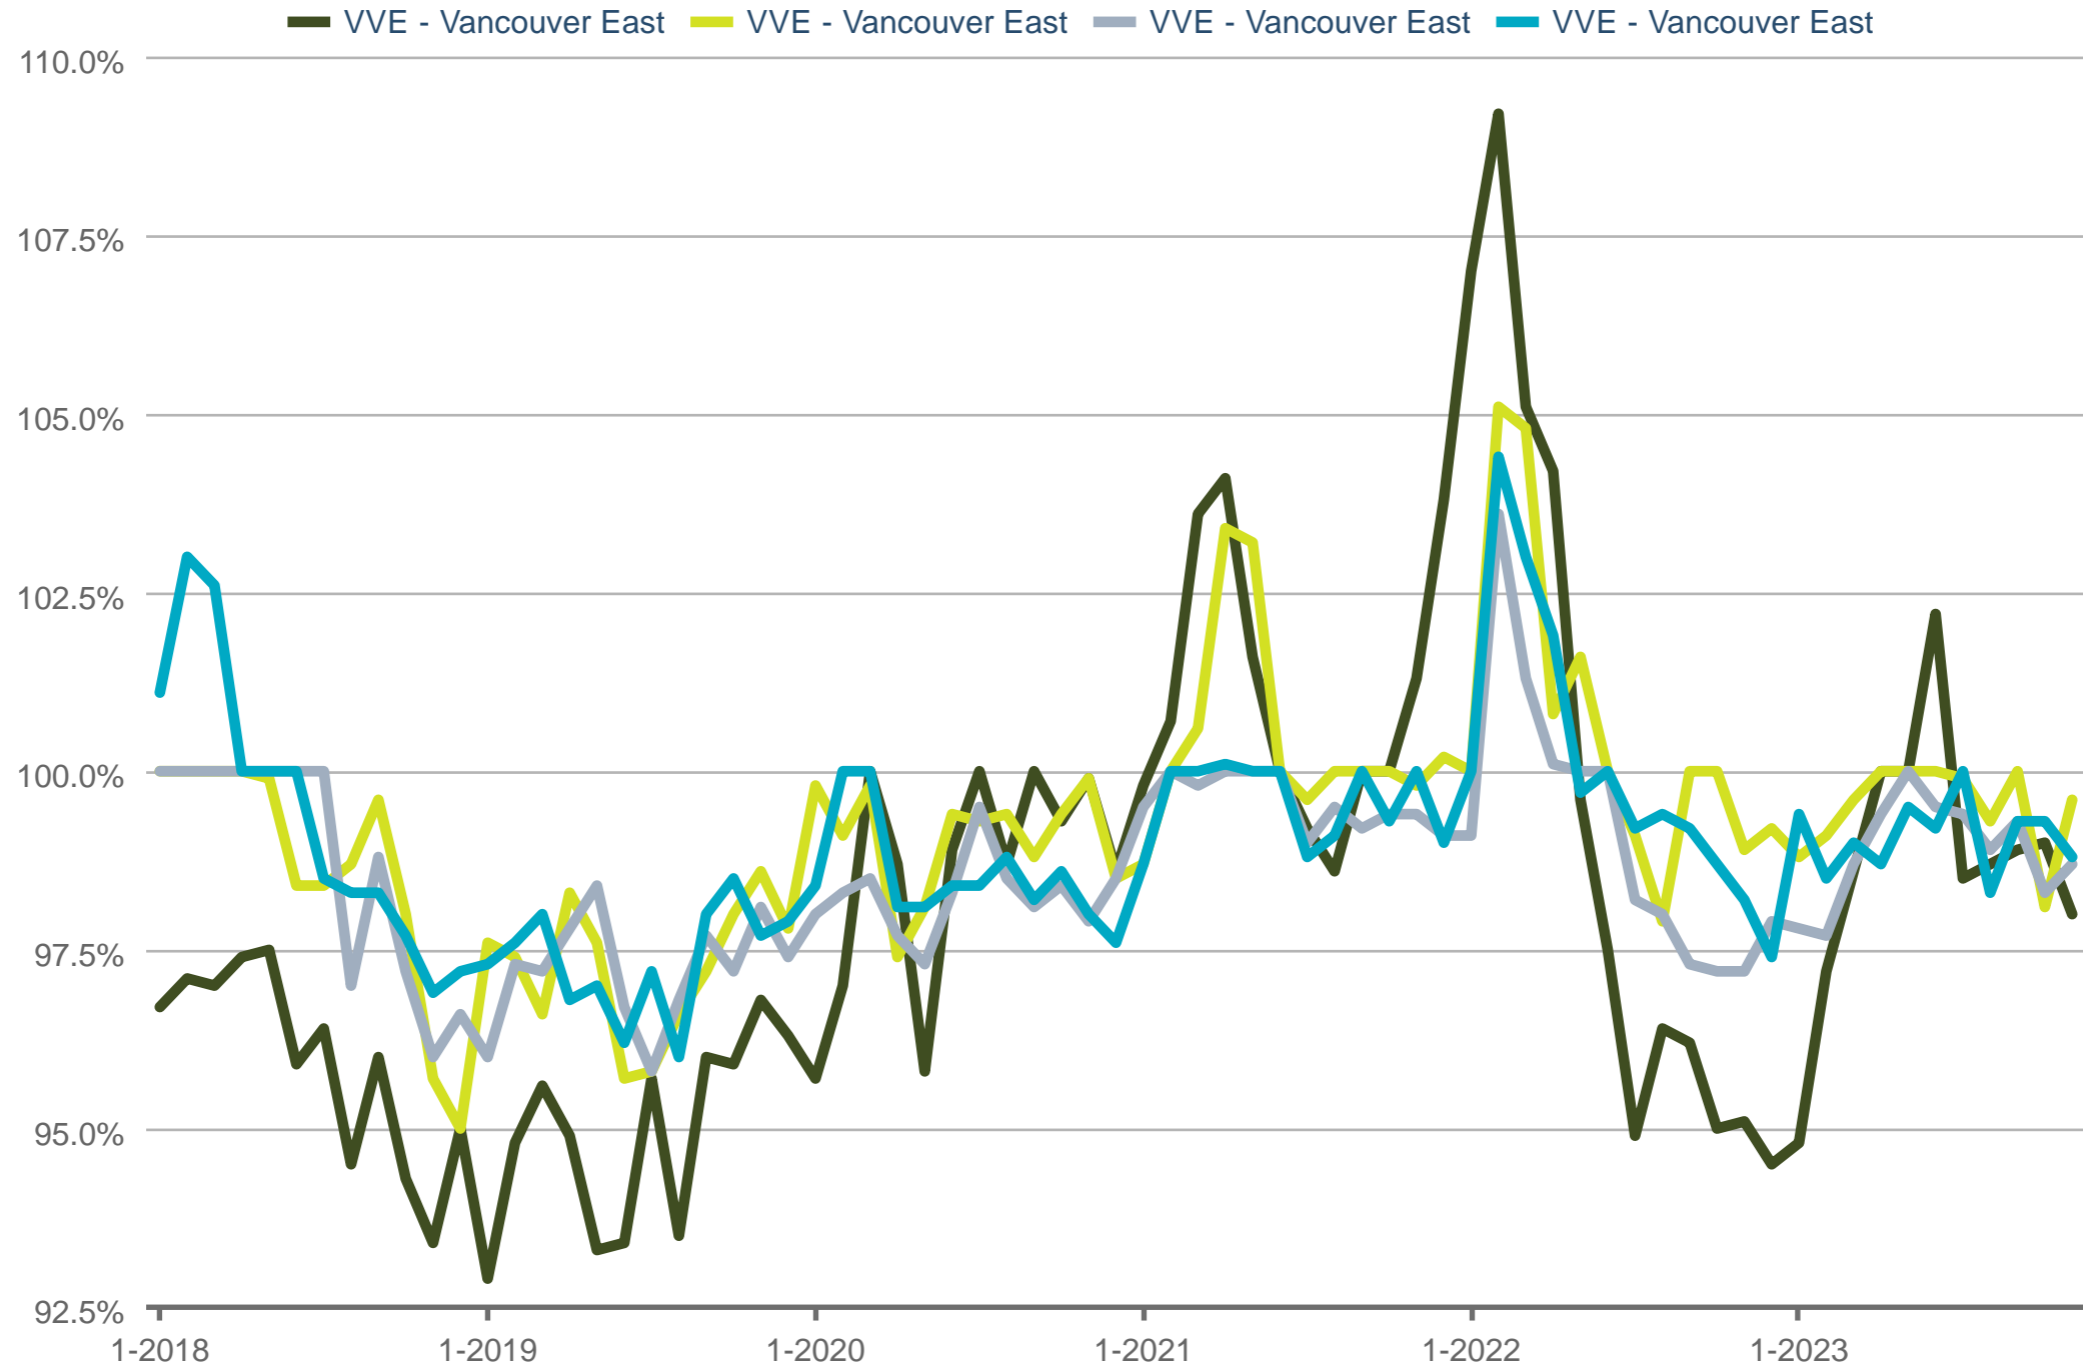

Kristi Holz PREC*
 Stilhavn Real Estate Services

Office: 778-387-7371
 Cell: 778-387-7371

Kristi@RealEstateVancity.ca
www.RealEstateVancity.ca

Median Percent of Original Price

VVE - Vancouver East: Detached (All) | VVE - Vancouver East: Townhouse | VVE - Vancouver East: 2 Bedrooms, Apartment | VVE - Vancouver East: 1 Bedroom or Fewer, Apartment

Each data point is one month of activity. Data is from December 9, 2023.

All data from Greater Vancouver REALTORS © 2024 ShowingTime.