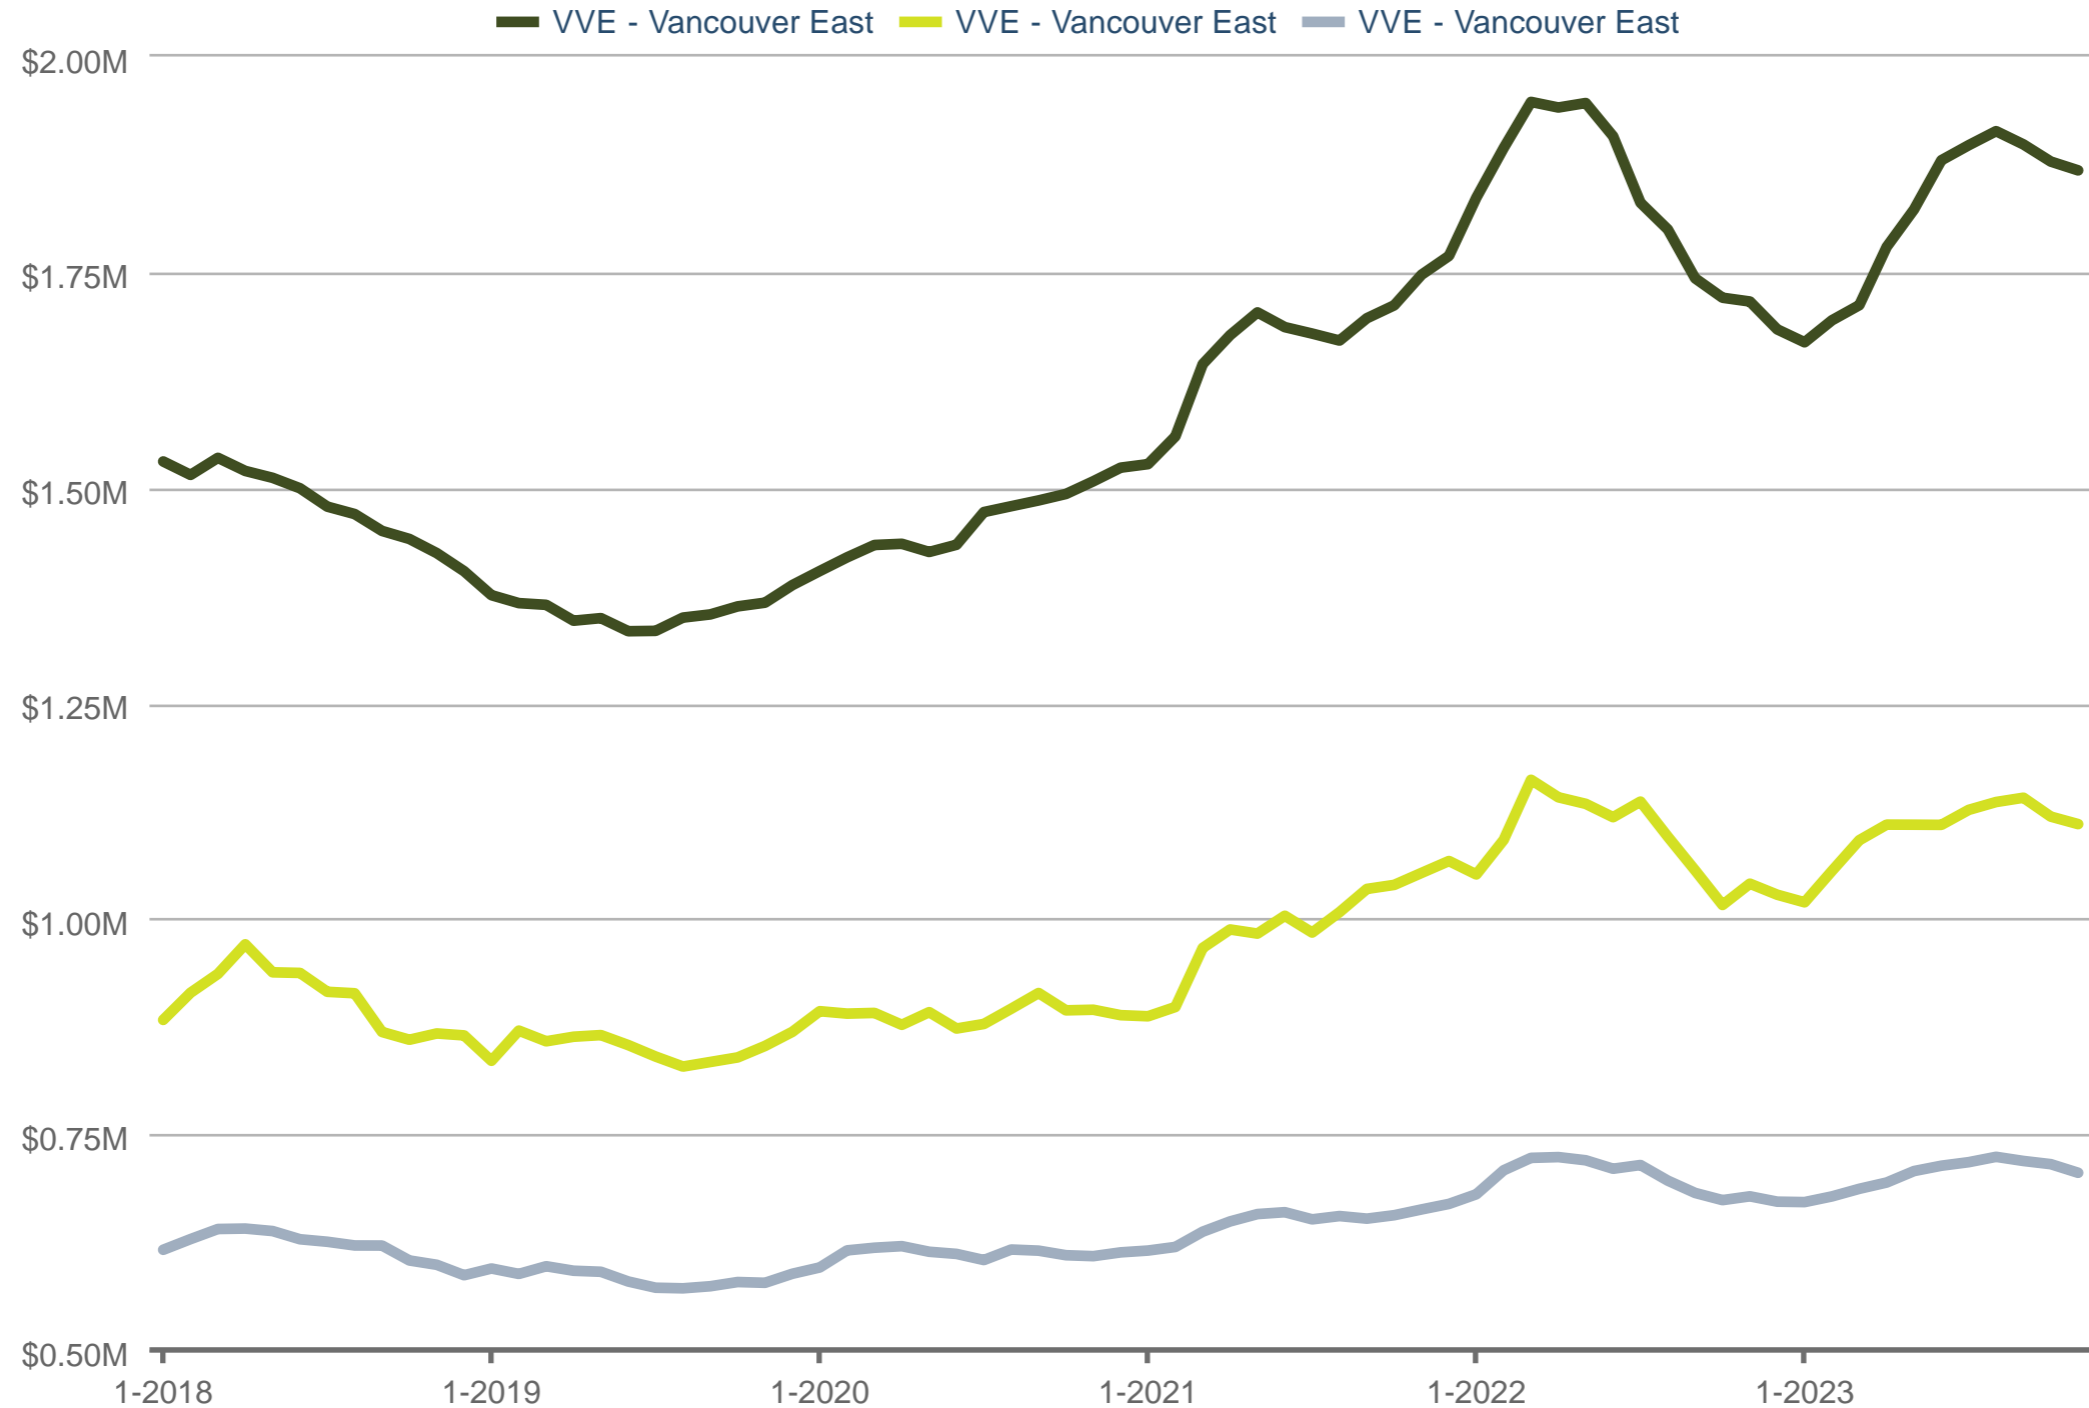

Kristi Holz PREC*
Stilhavn Real Estate Services

Office: 778-387-7371

Cell: 778-387-7371

Kristi@RealEstateVancity.ca

www.RealEstateVancity.ca

MLS® HPI Price

VVE - Vancouver East: Detached (All) | VVE - Vancouver East: Townhouse | VVE - Vancouver East: Apartment

Each data point is one month of activity. Data is from December 9, 2023.

All data from Greater Vancouver REALTORS © 2024 ShowingTime.