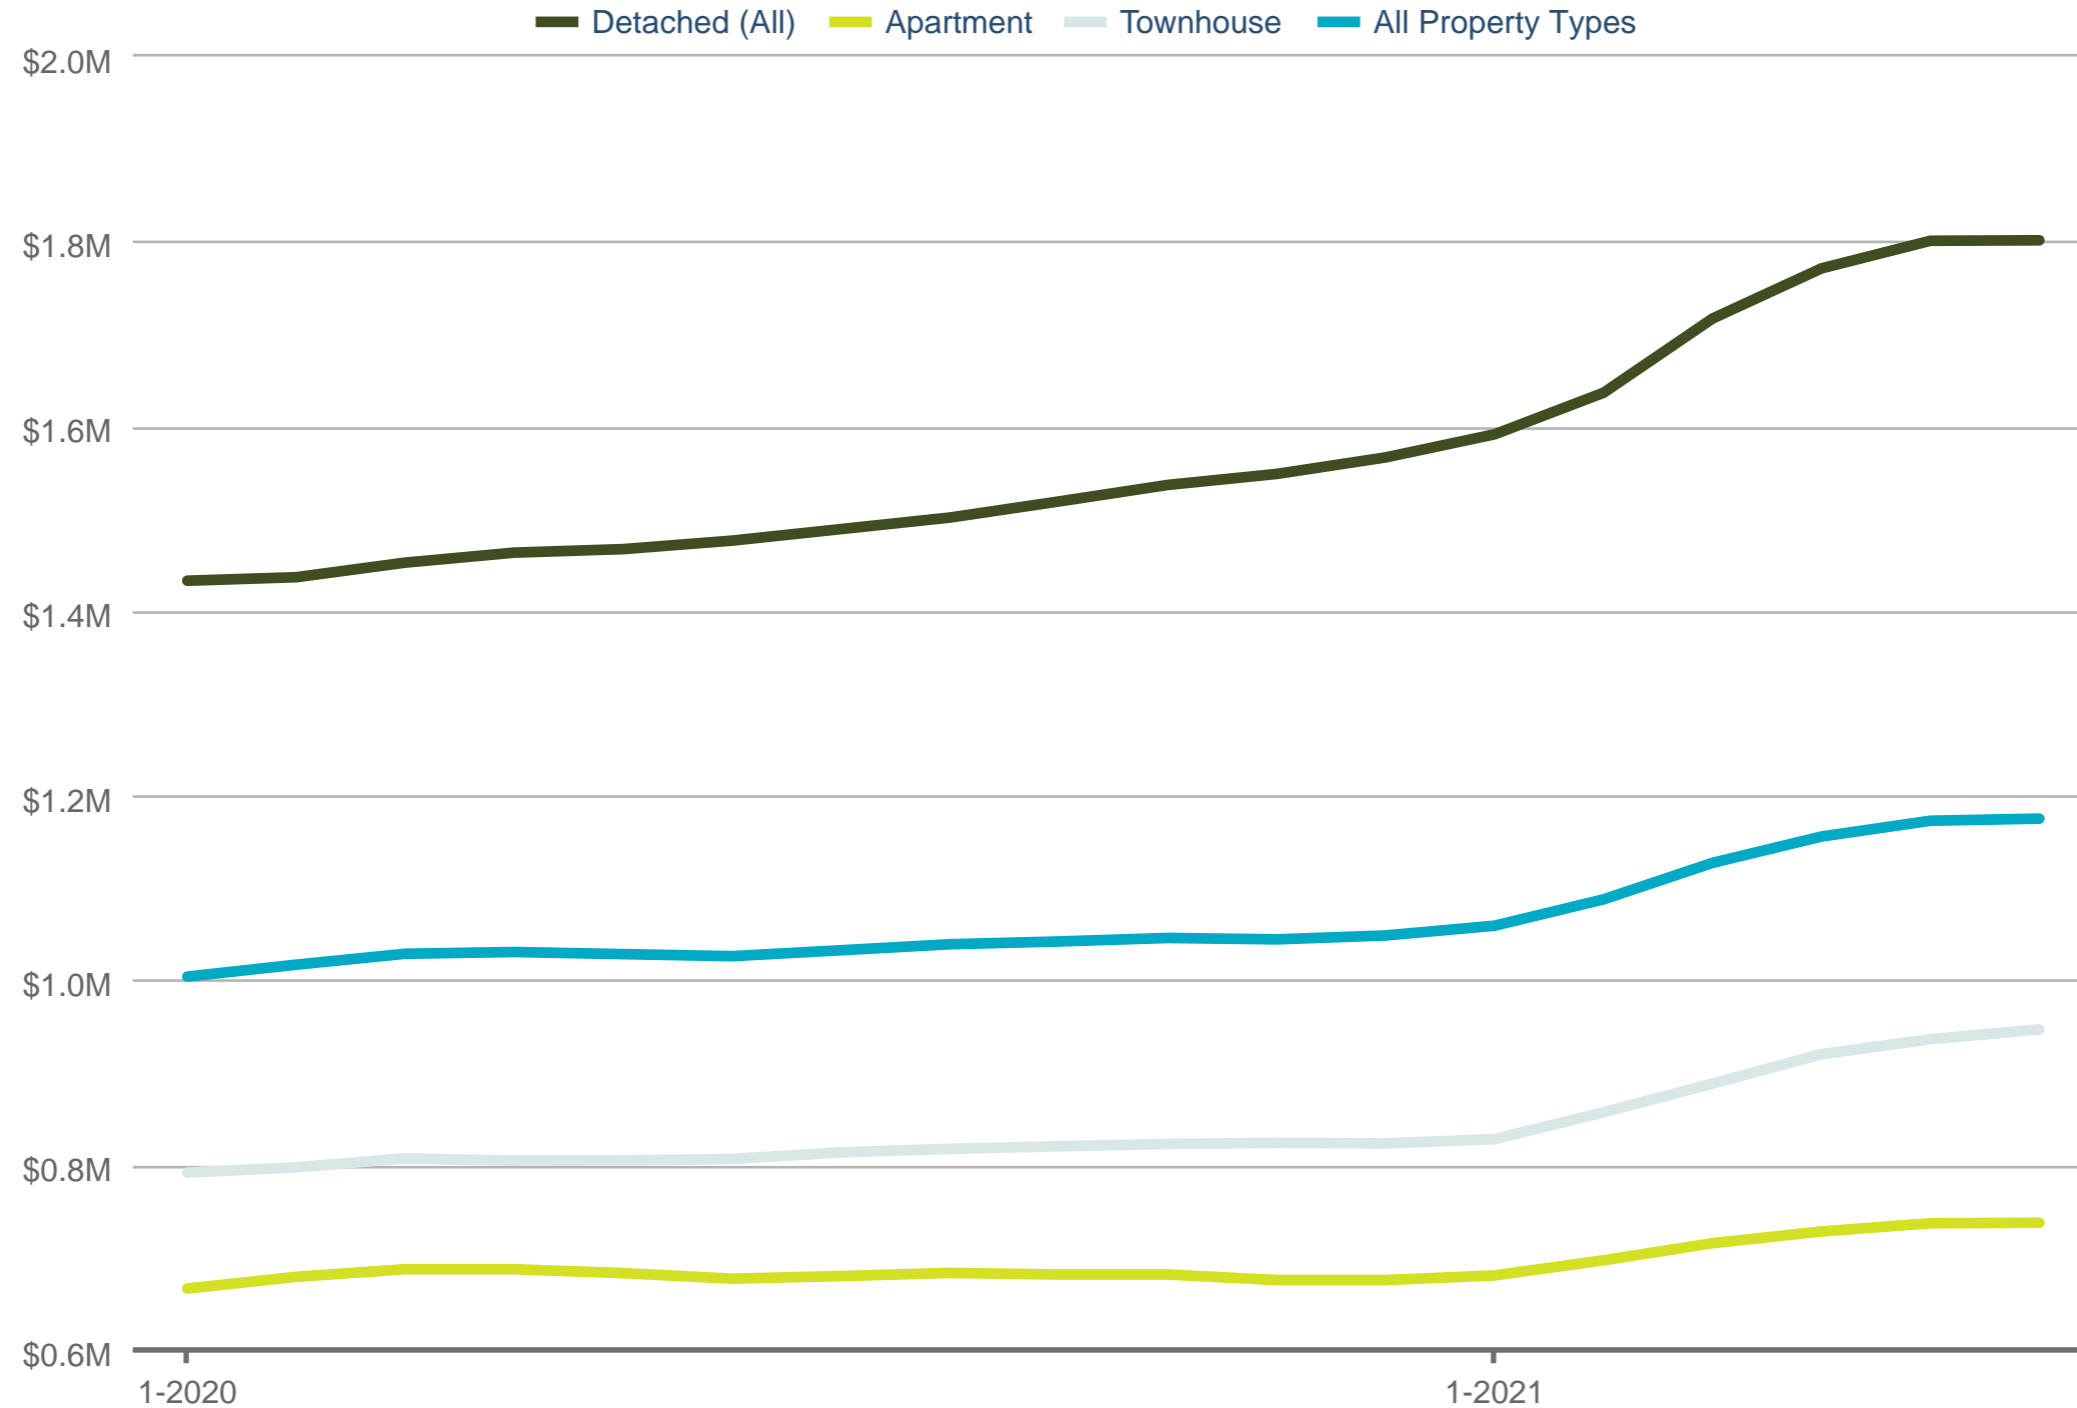

### MLS® HPI Price - By Property Type

REBGV

Each data point is one month of activity. Data is from July 6, 2021.

All data from Greater Vancouver REALTORS © 2024 ShowingTime.