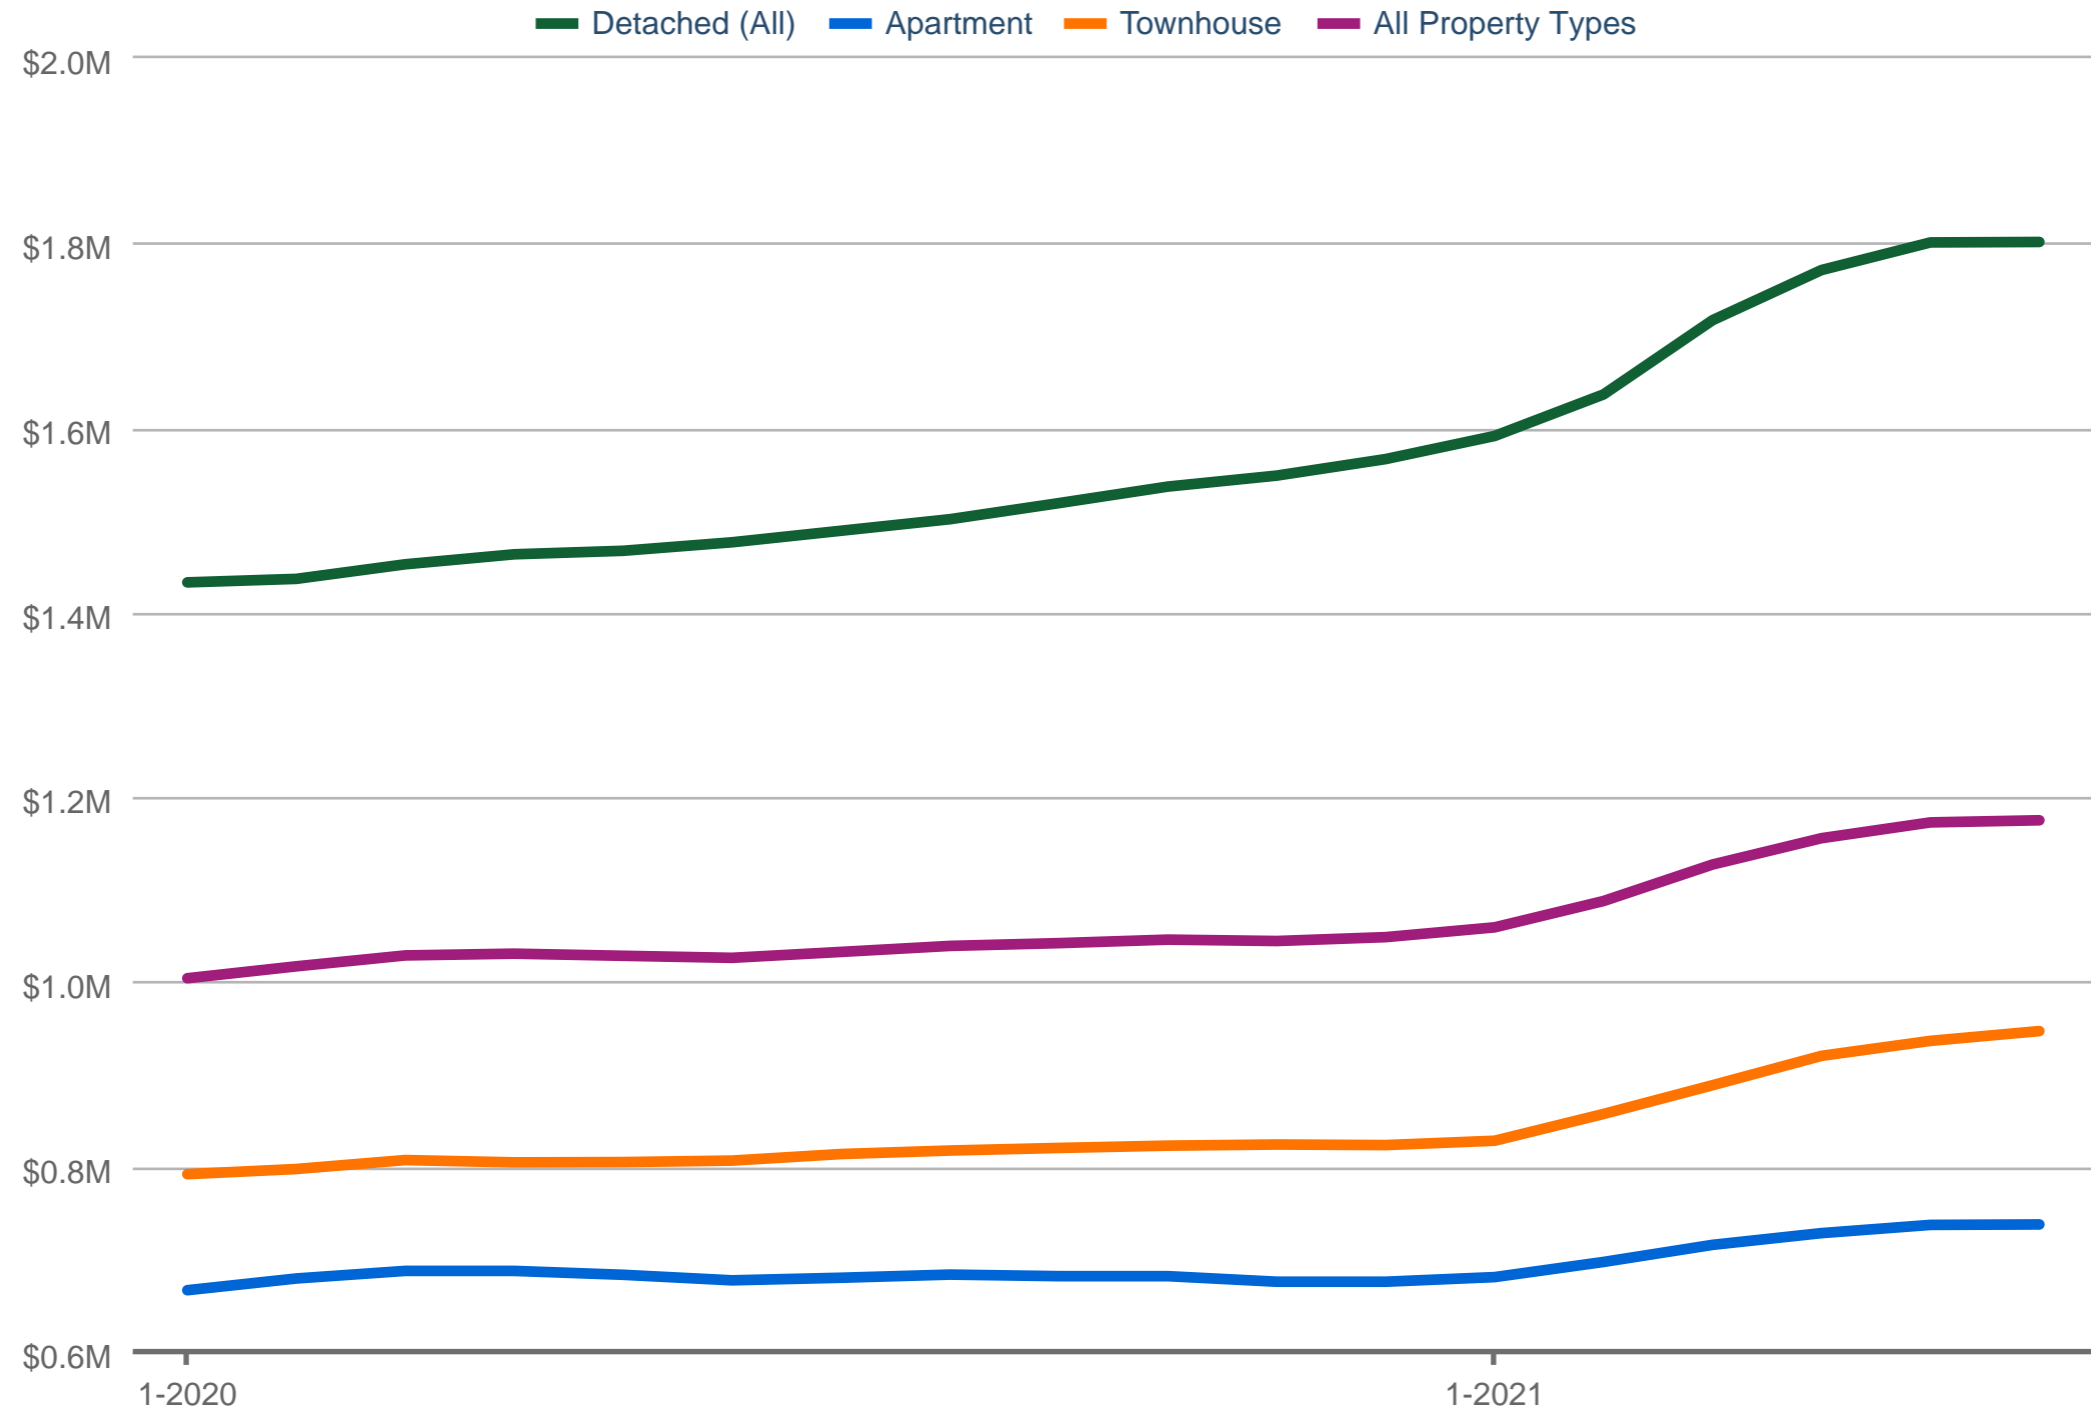

Marie O'Connor
 Royal LePage Sussex

Office: 604-925-2911
 Cell: 778-321-0091
marie@marieoconnor.ca
www.marieoconnor.ca

MLS® HPI Price - By Property Type

REBGV

Each data point is one month of activity. Data is from July 6, 2021.