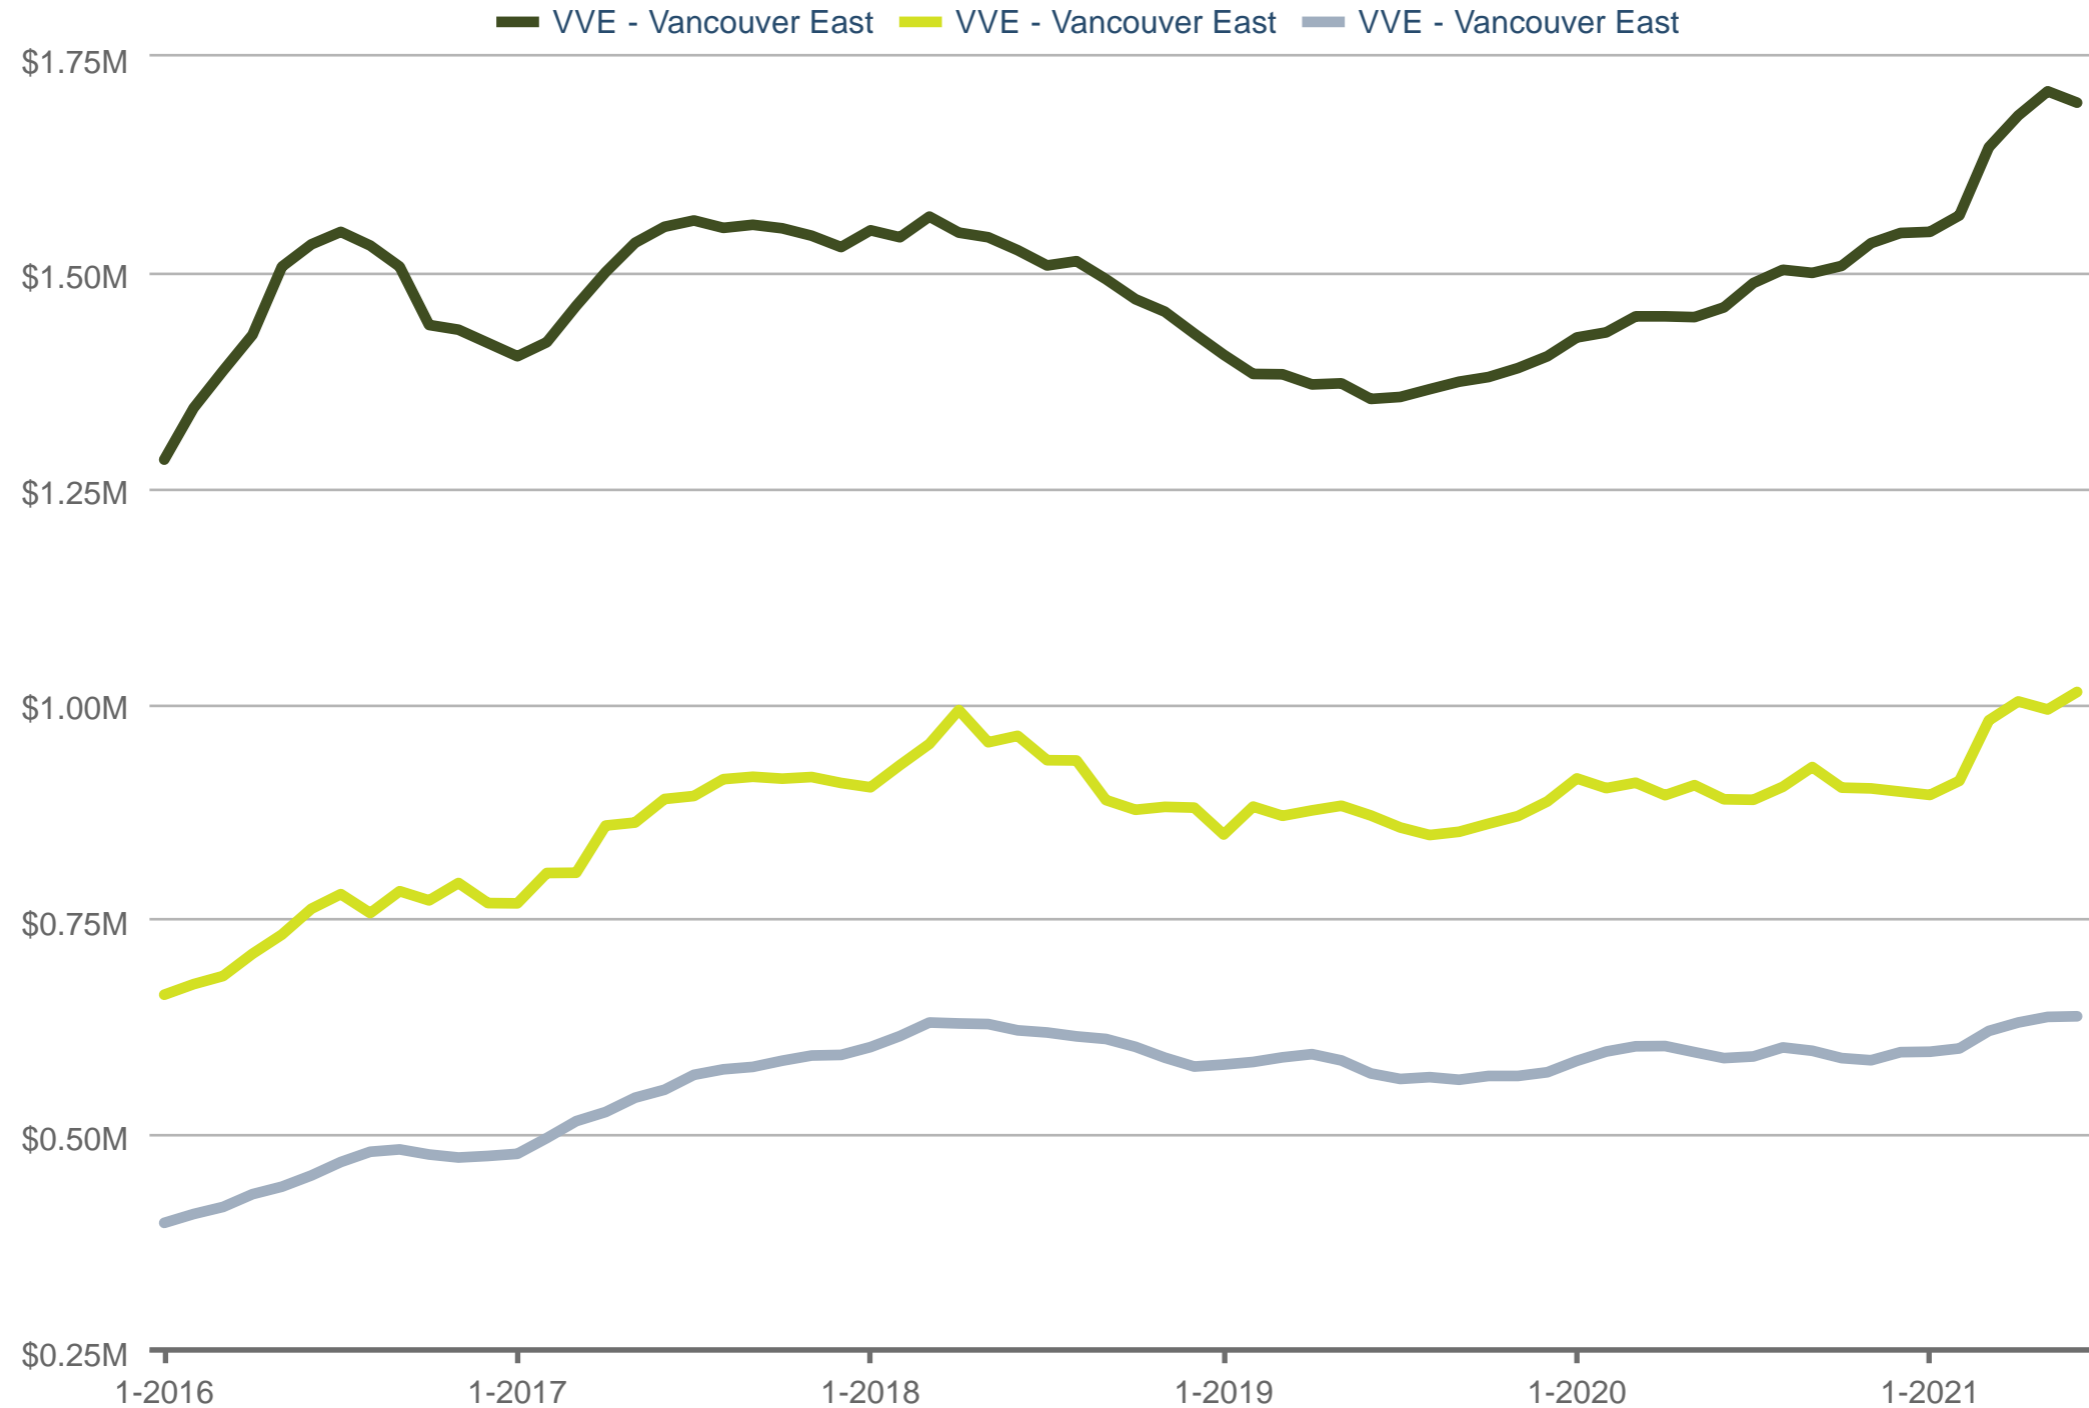

Kristi Holz PREC*
Stilhavn Real Estate Services

Office: 778-387-7371
Cell: 778-387-7371
Kristi@RealEstateVancity.ca
www.RealEstateVancity.ca

MLS® HPI Price

VVE - Vancouver East: Detached (All) | VVE - Vancouver East: Townhouse | VVE - Vancouver East: Apartment

Each data point is one month of activity. Data is from July 6, 2021.