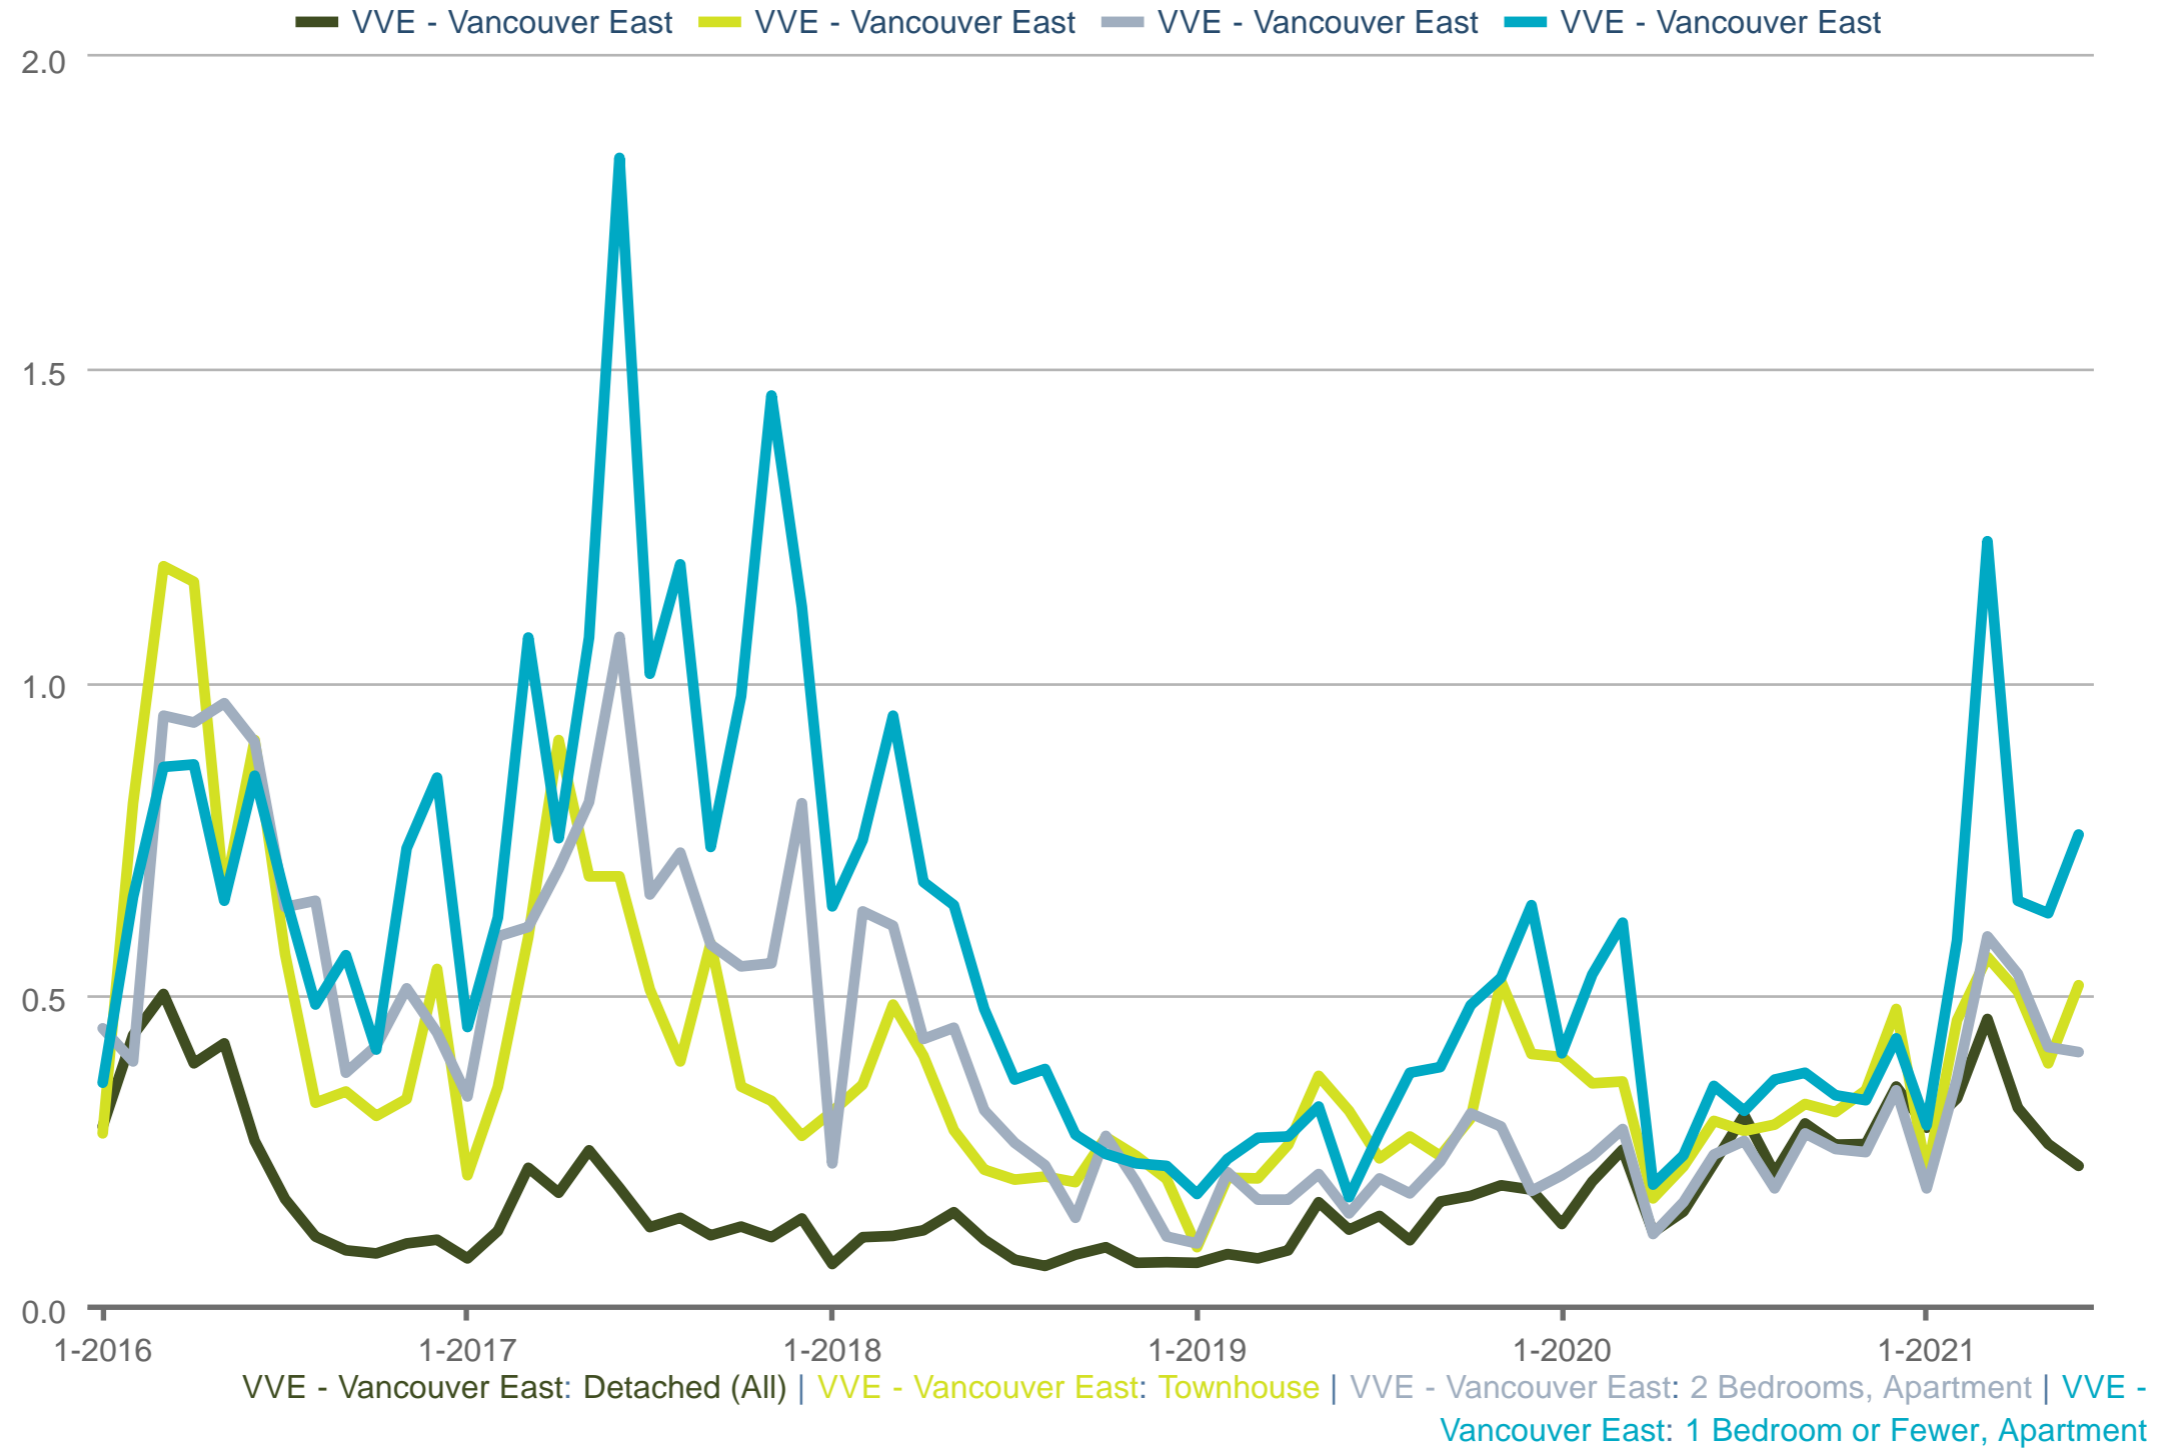

Kristi Holz PREC*
 Stilhavn Real Estate Services

Office: 778-387-7371
 Cell: 778-387-7371
Kristi@RealEstateVancity.ca
www.RealEstateVancity.ca

Sales to Actives Ratio

Each data point is one month of activity. Data is from July 6, 2021.