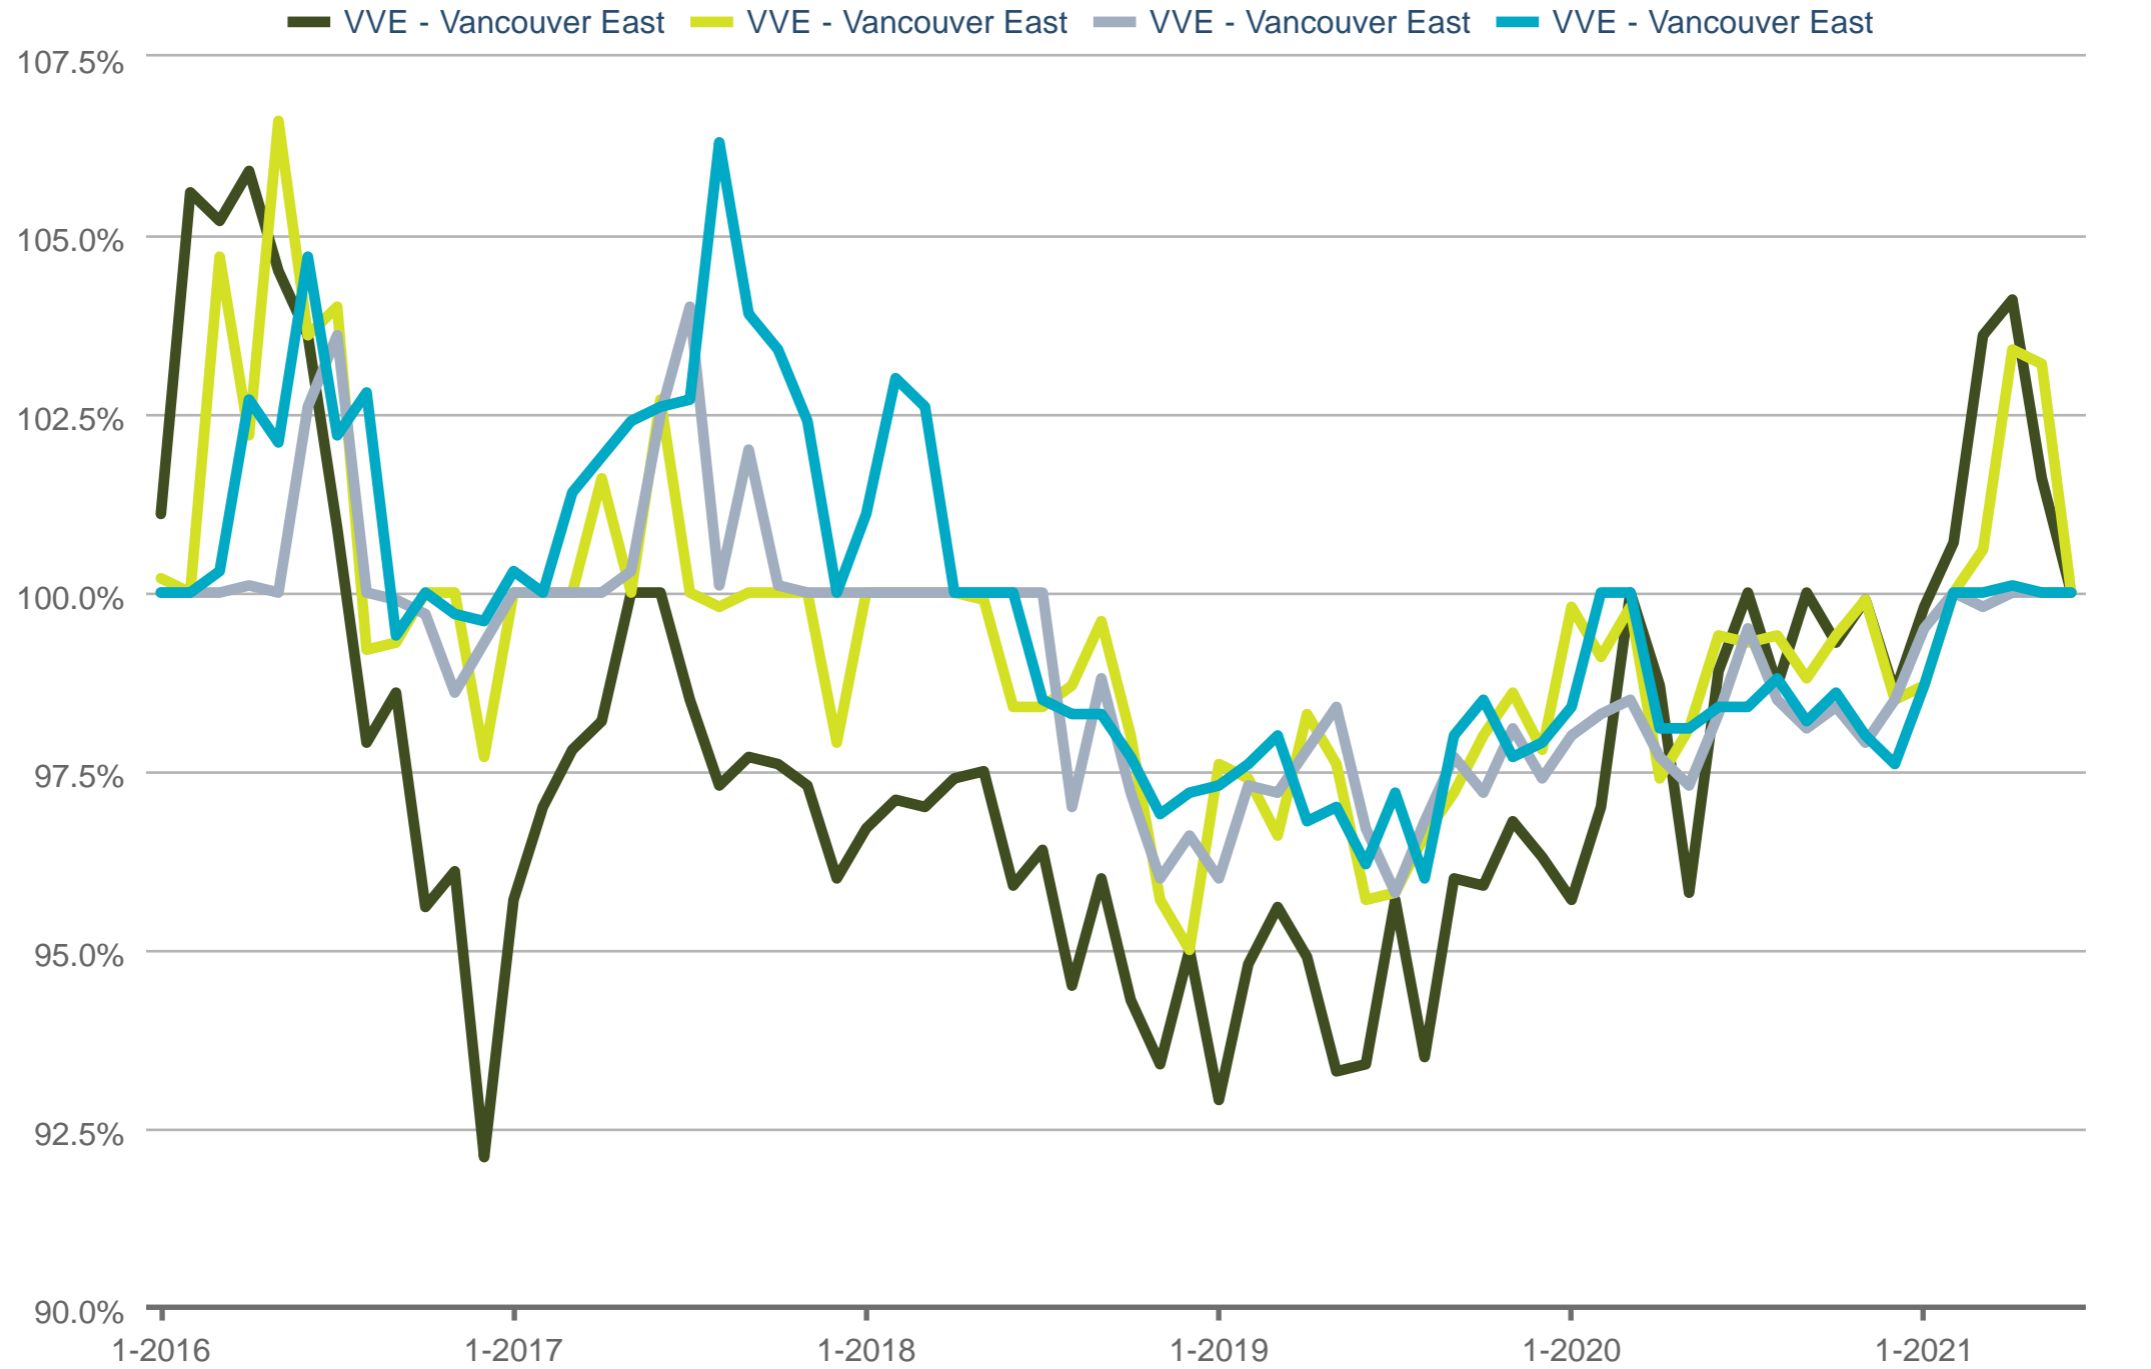

Kristi Holz PREC*
 Stilhavn Real Estate Services

Office: 778-387-7371
 Cell: 778-387-7371
Kristi@RealEstateVancity.ca
www.RealEstateVancity.ca

Median Percent of Original Price

VVE - Vancouver East: Detached (All) | VVE - Vancouver East: Townhouse | VVE - Vancouver East: 2 Bedrooms, Apartment | VVE - Vancouver East: 1 Bedroom or Fewer, Apartment

Each data point is one month of activity. Data is from July 6, 2021.