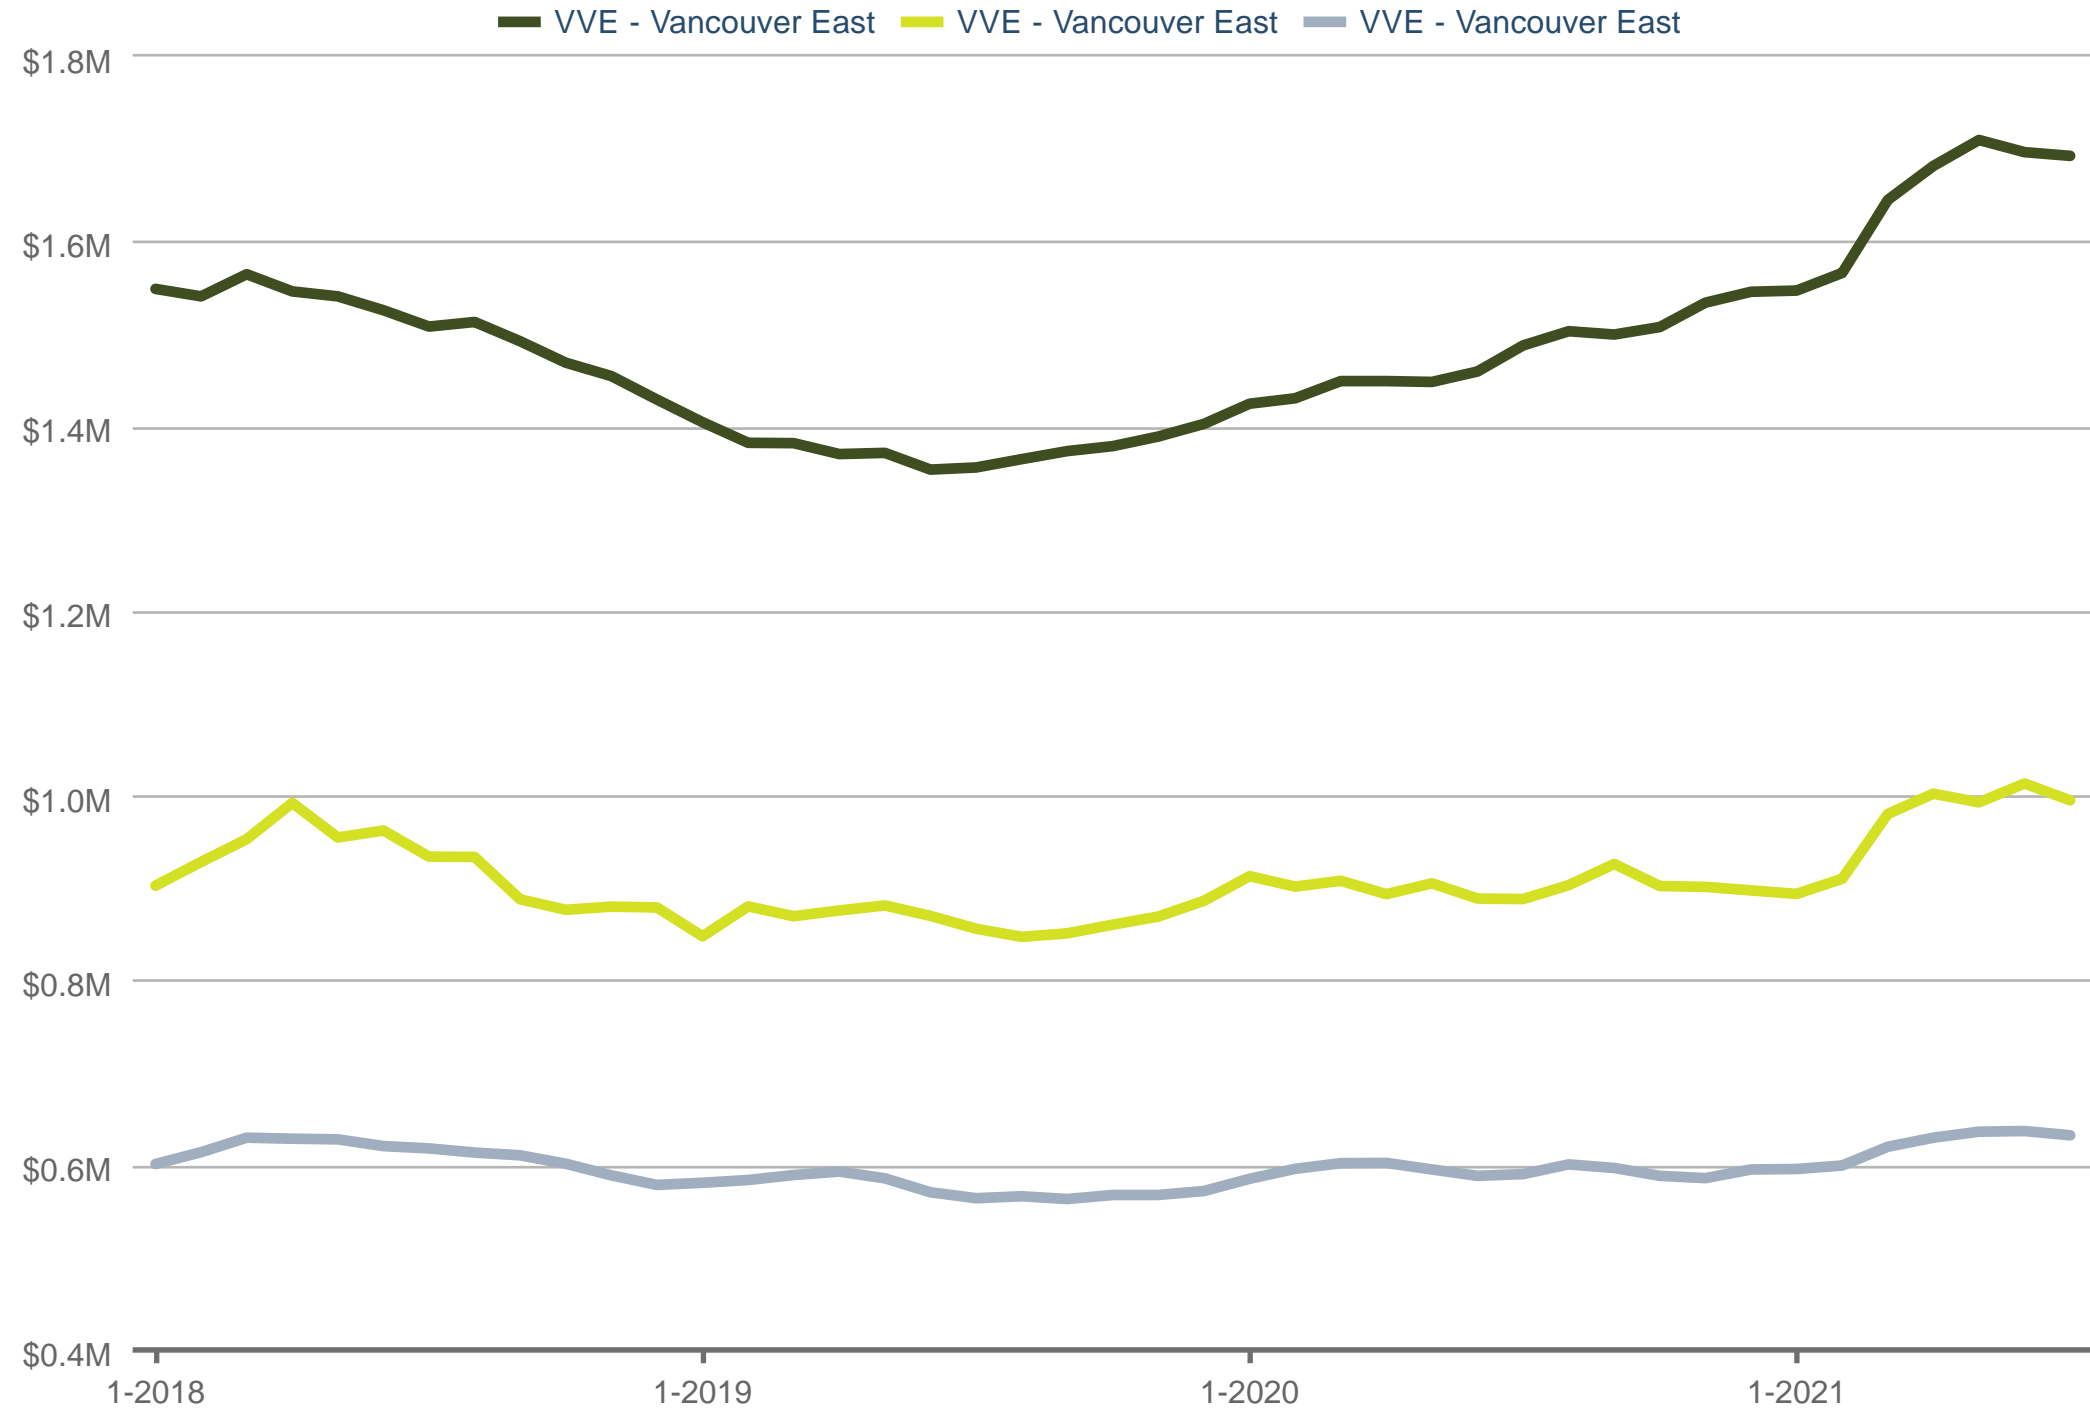

Kristi Holz PREC*
Stilhavn Real Estate Services

Office: 778-387-7371
Cell: 778-387-7371
Kristi@RealEstateVancity.ca
www.RealEstateVancity.ca

MLS® HPI Price

VVE - Vancouver East: Detached (All) | VVE - Vancouver East: Townhouse | VVE - Vancouver East: Apartment

Each data point is one month of activity. Data is from August 6, 2021.

All data from Greater Vancouver REALTORS © 2024 ShowingTime.