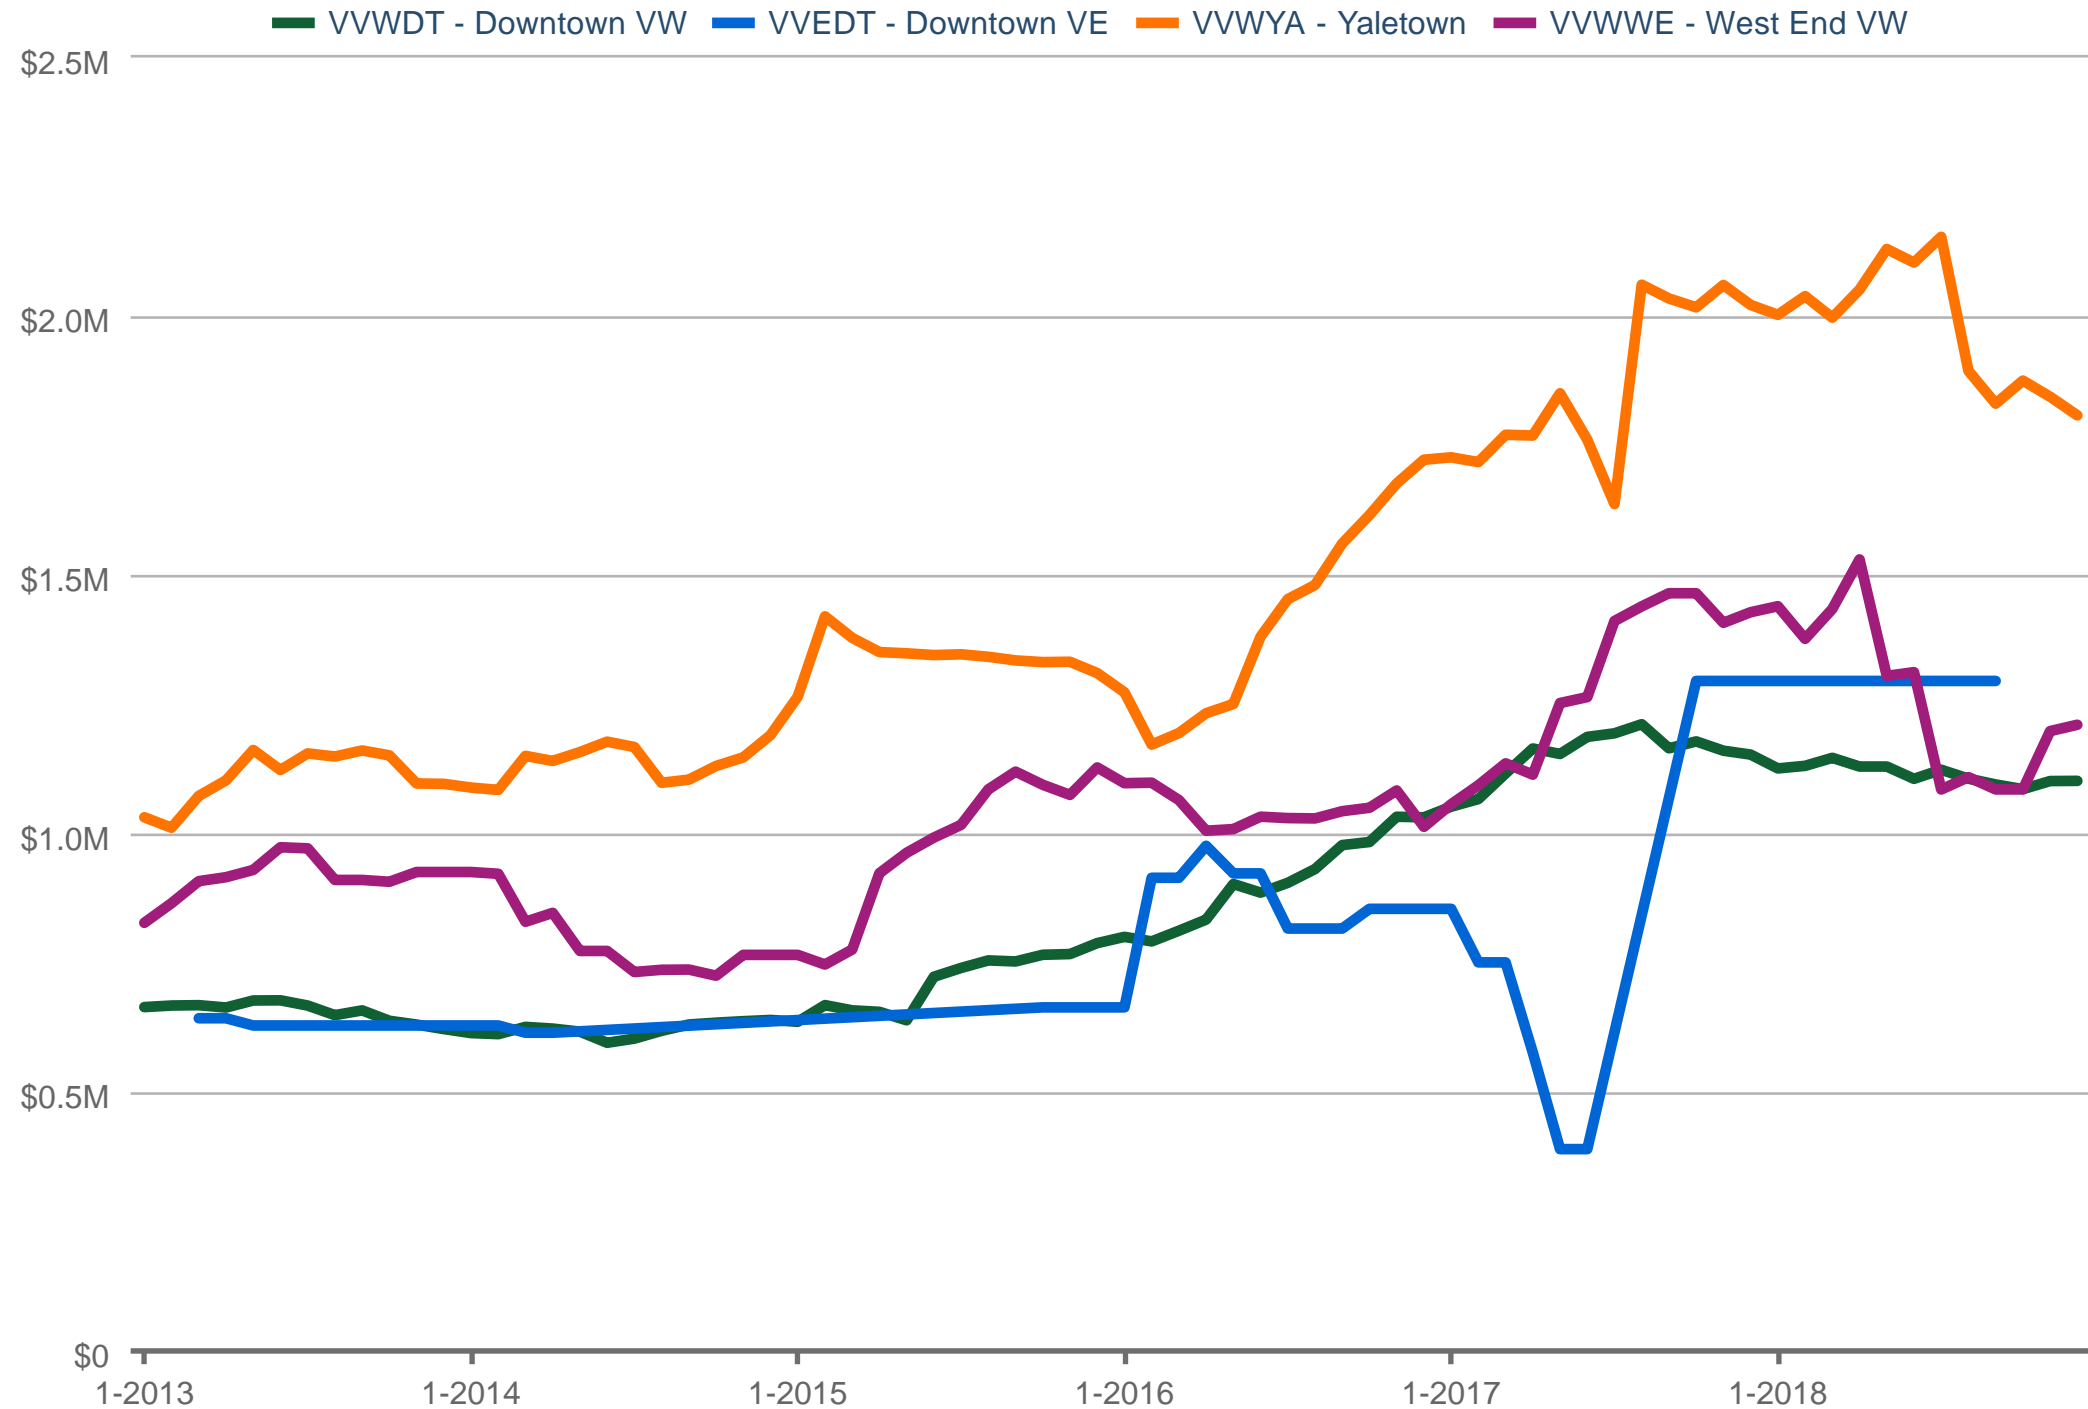

Average Sales Price

VVWDT - Downtown VW & VVEDT - Downtown VE & VVWYA - Yaletown & VVWWE - West End VW: Townhouse

Each data point is 12 months of activity. Data is from January 16, 2019.