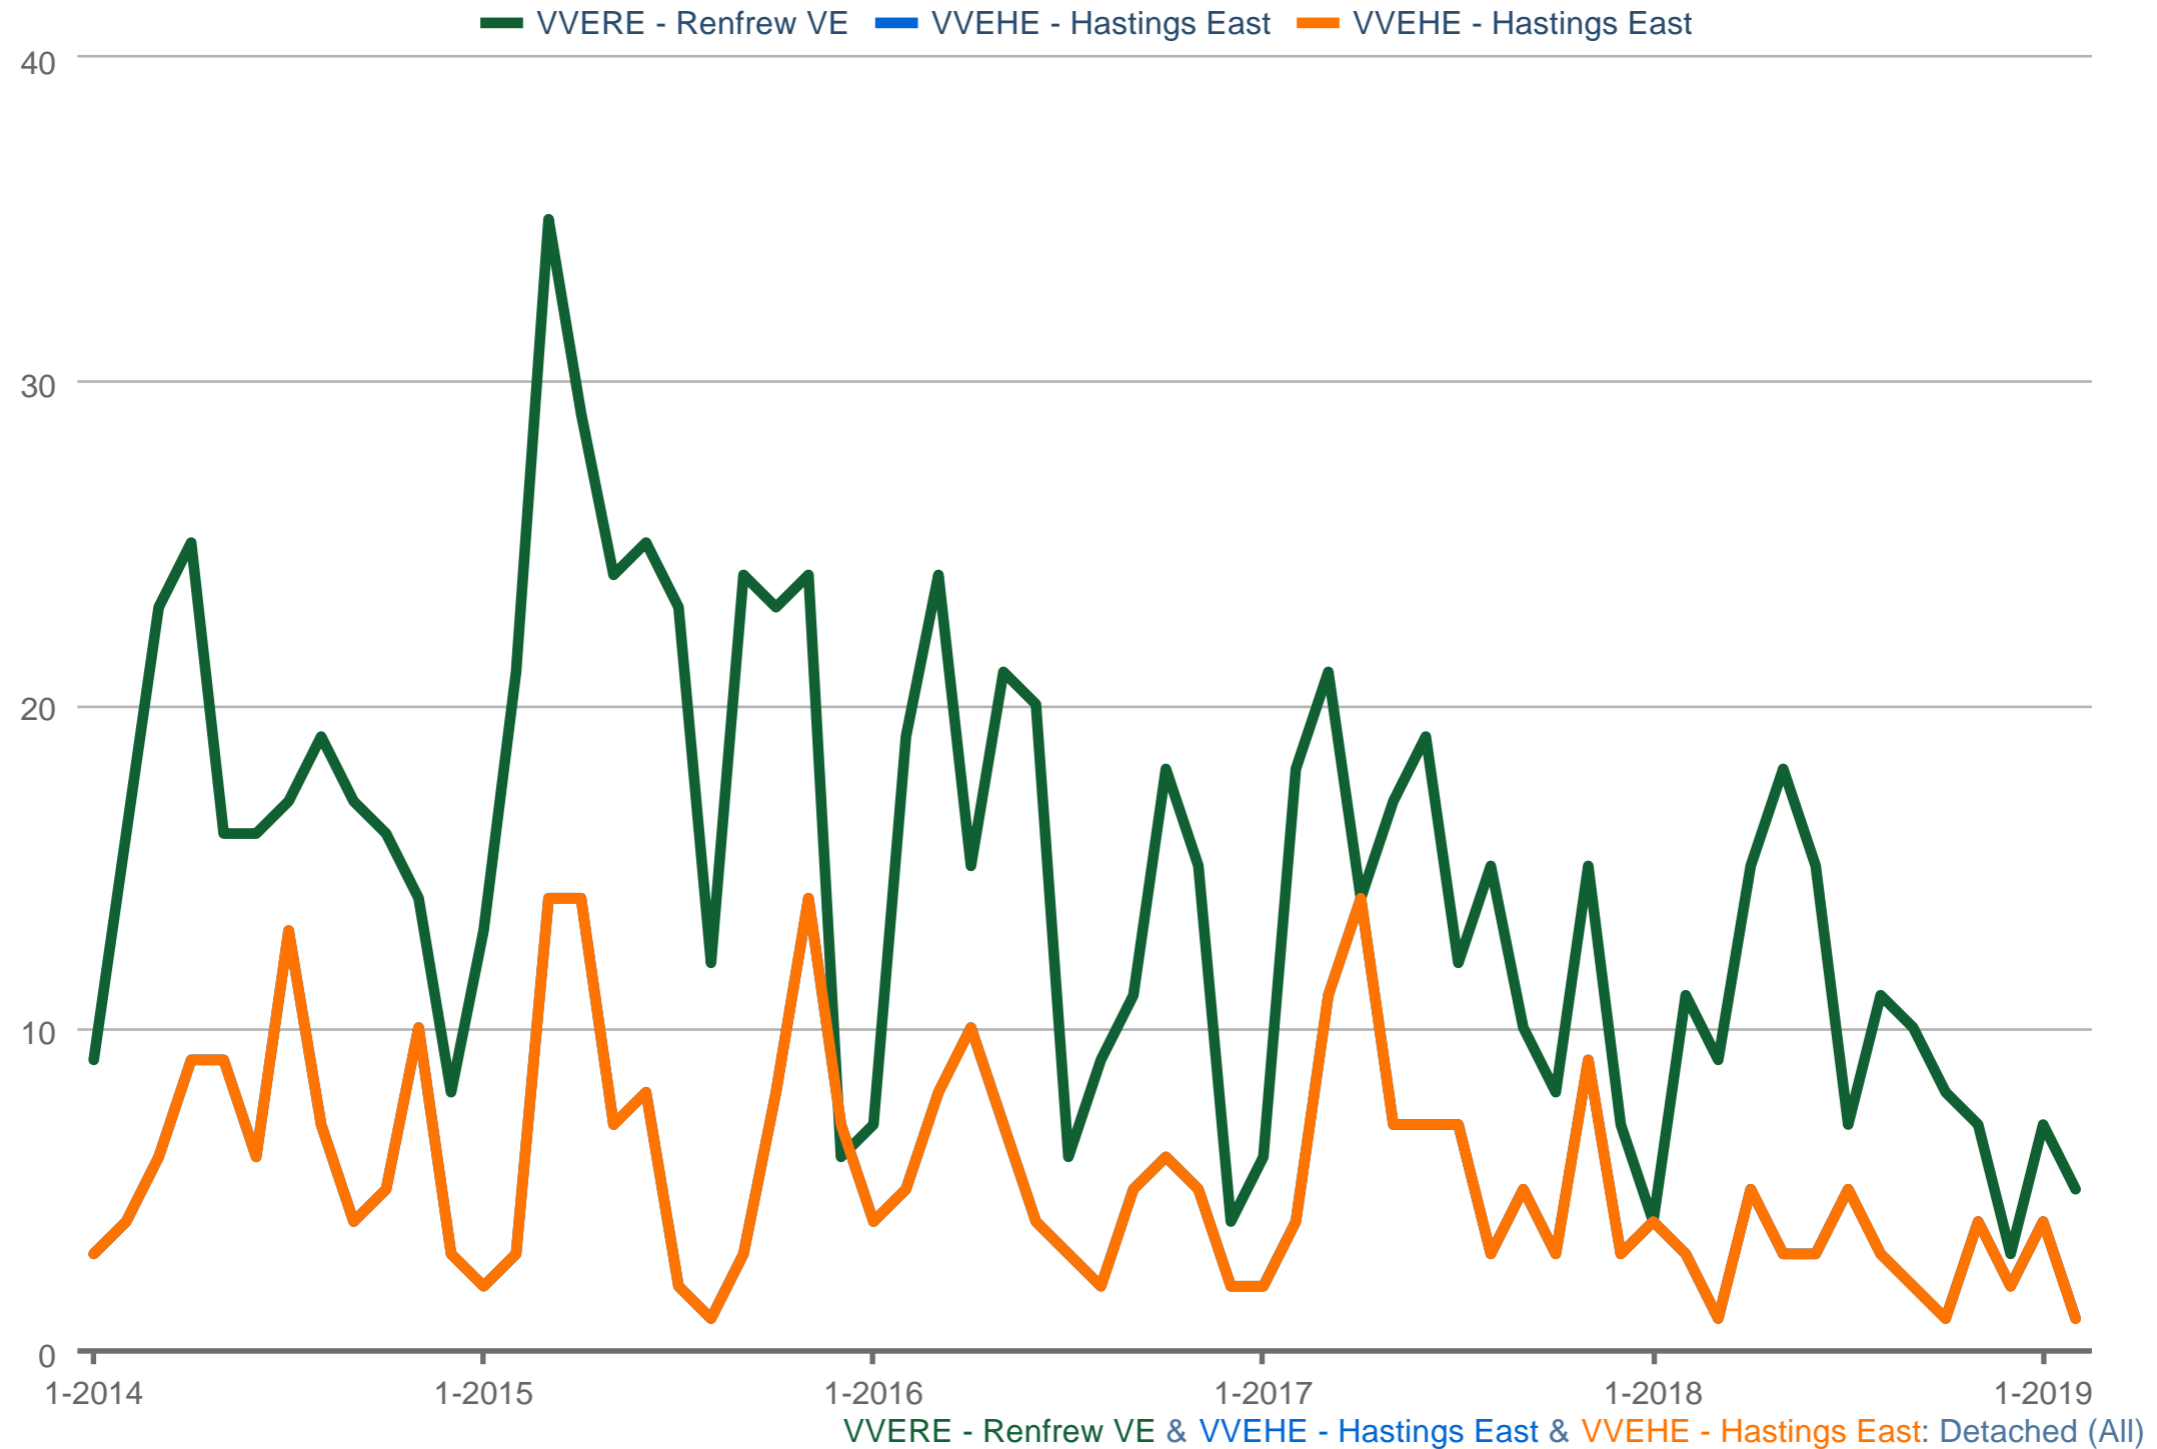

Sales

Each data point is one month of activity. Data is from March 22, 2019.