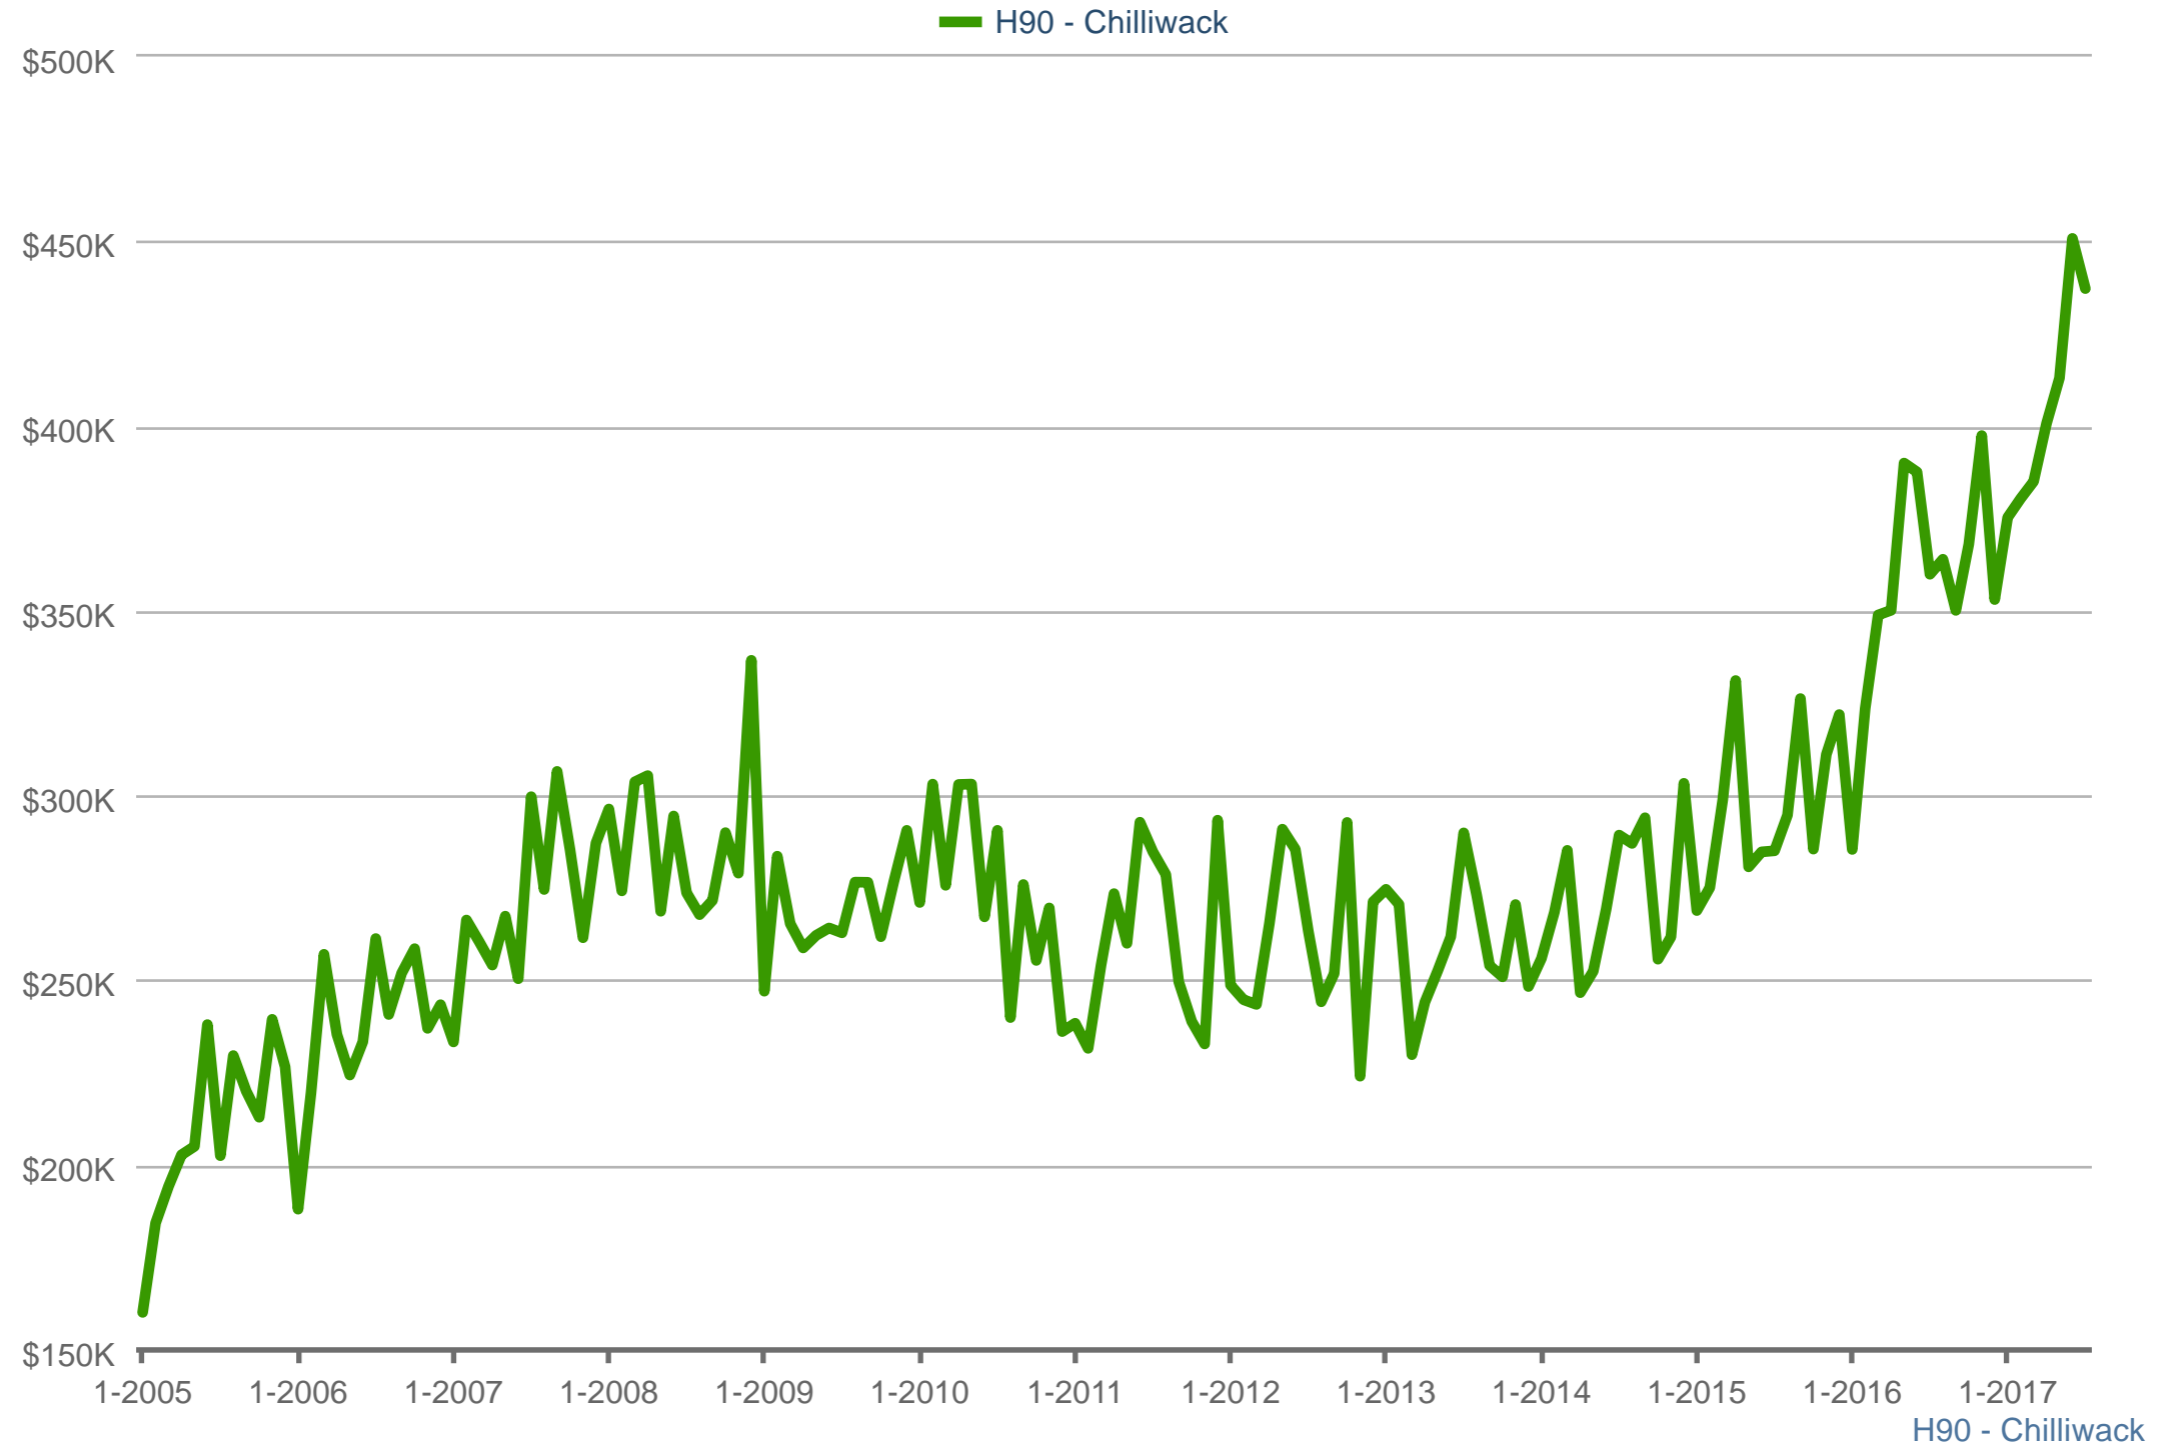

### Average Sales Price

Each data point is one month of activity. Data is from August 14, 2017.