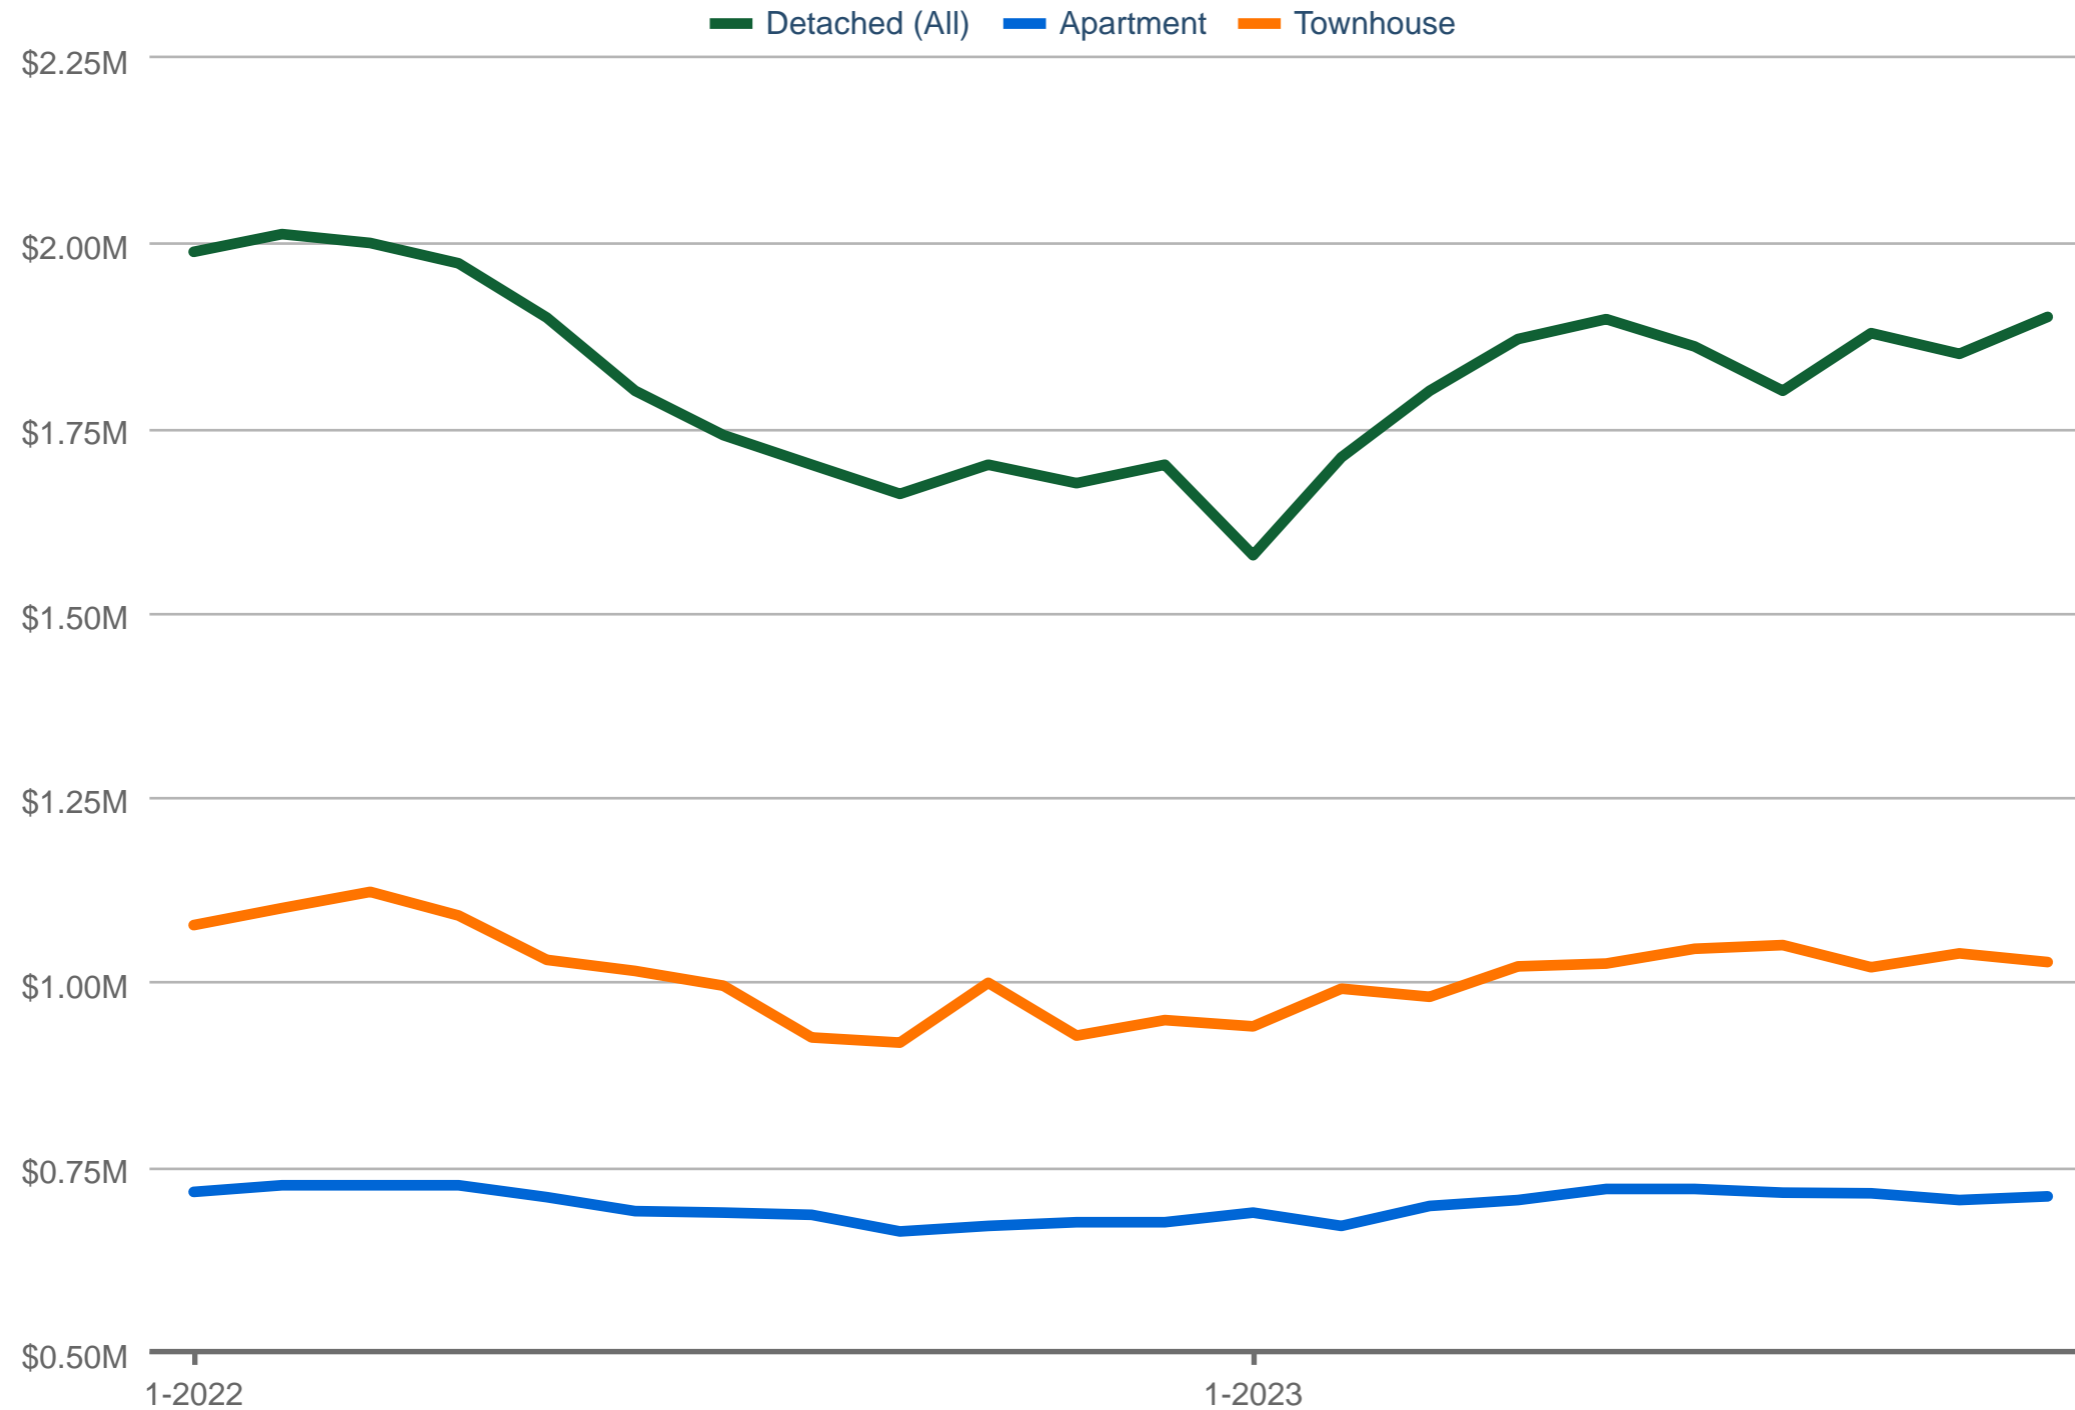

Median Sales Price - By Property Type

REBGV: Resale

Each data point is one month of activity. Data is from November 30, 2023.