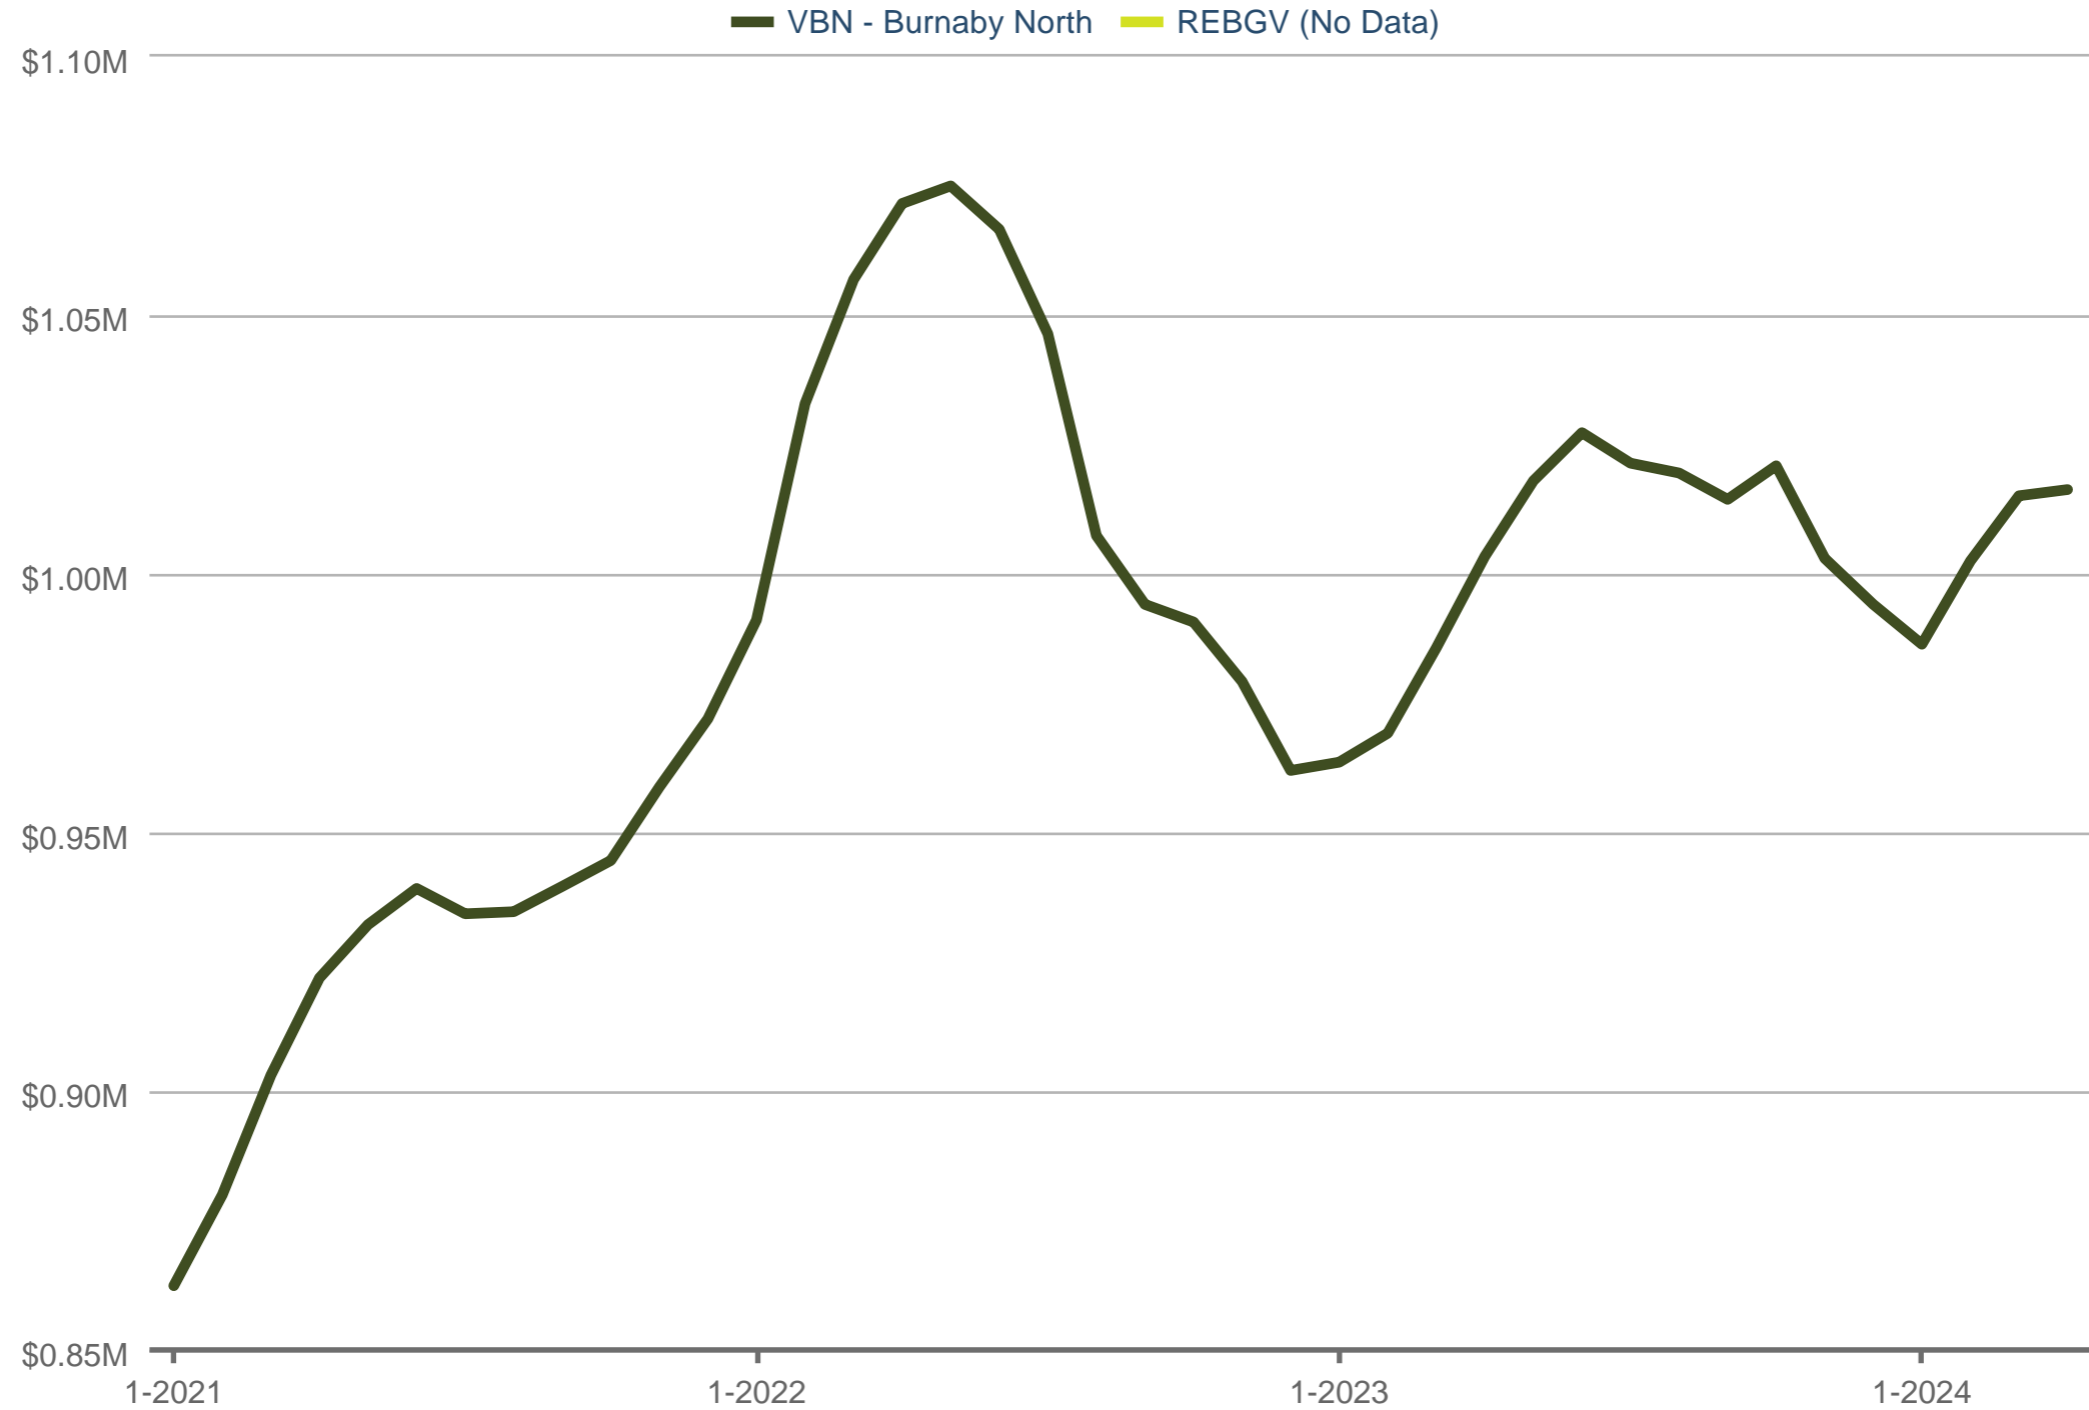

MLS® HPI Price

VBN - Burnaby North & REBGV

Each data point is one month of activity. Data is from May 19, 2024.