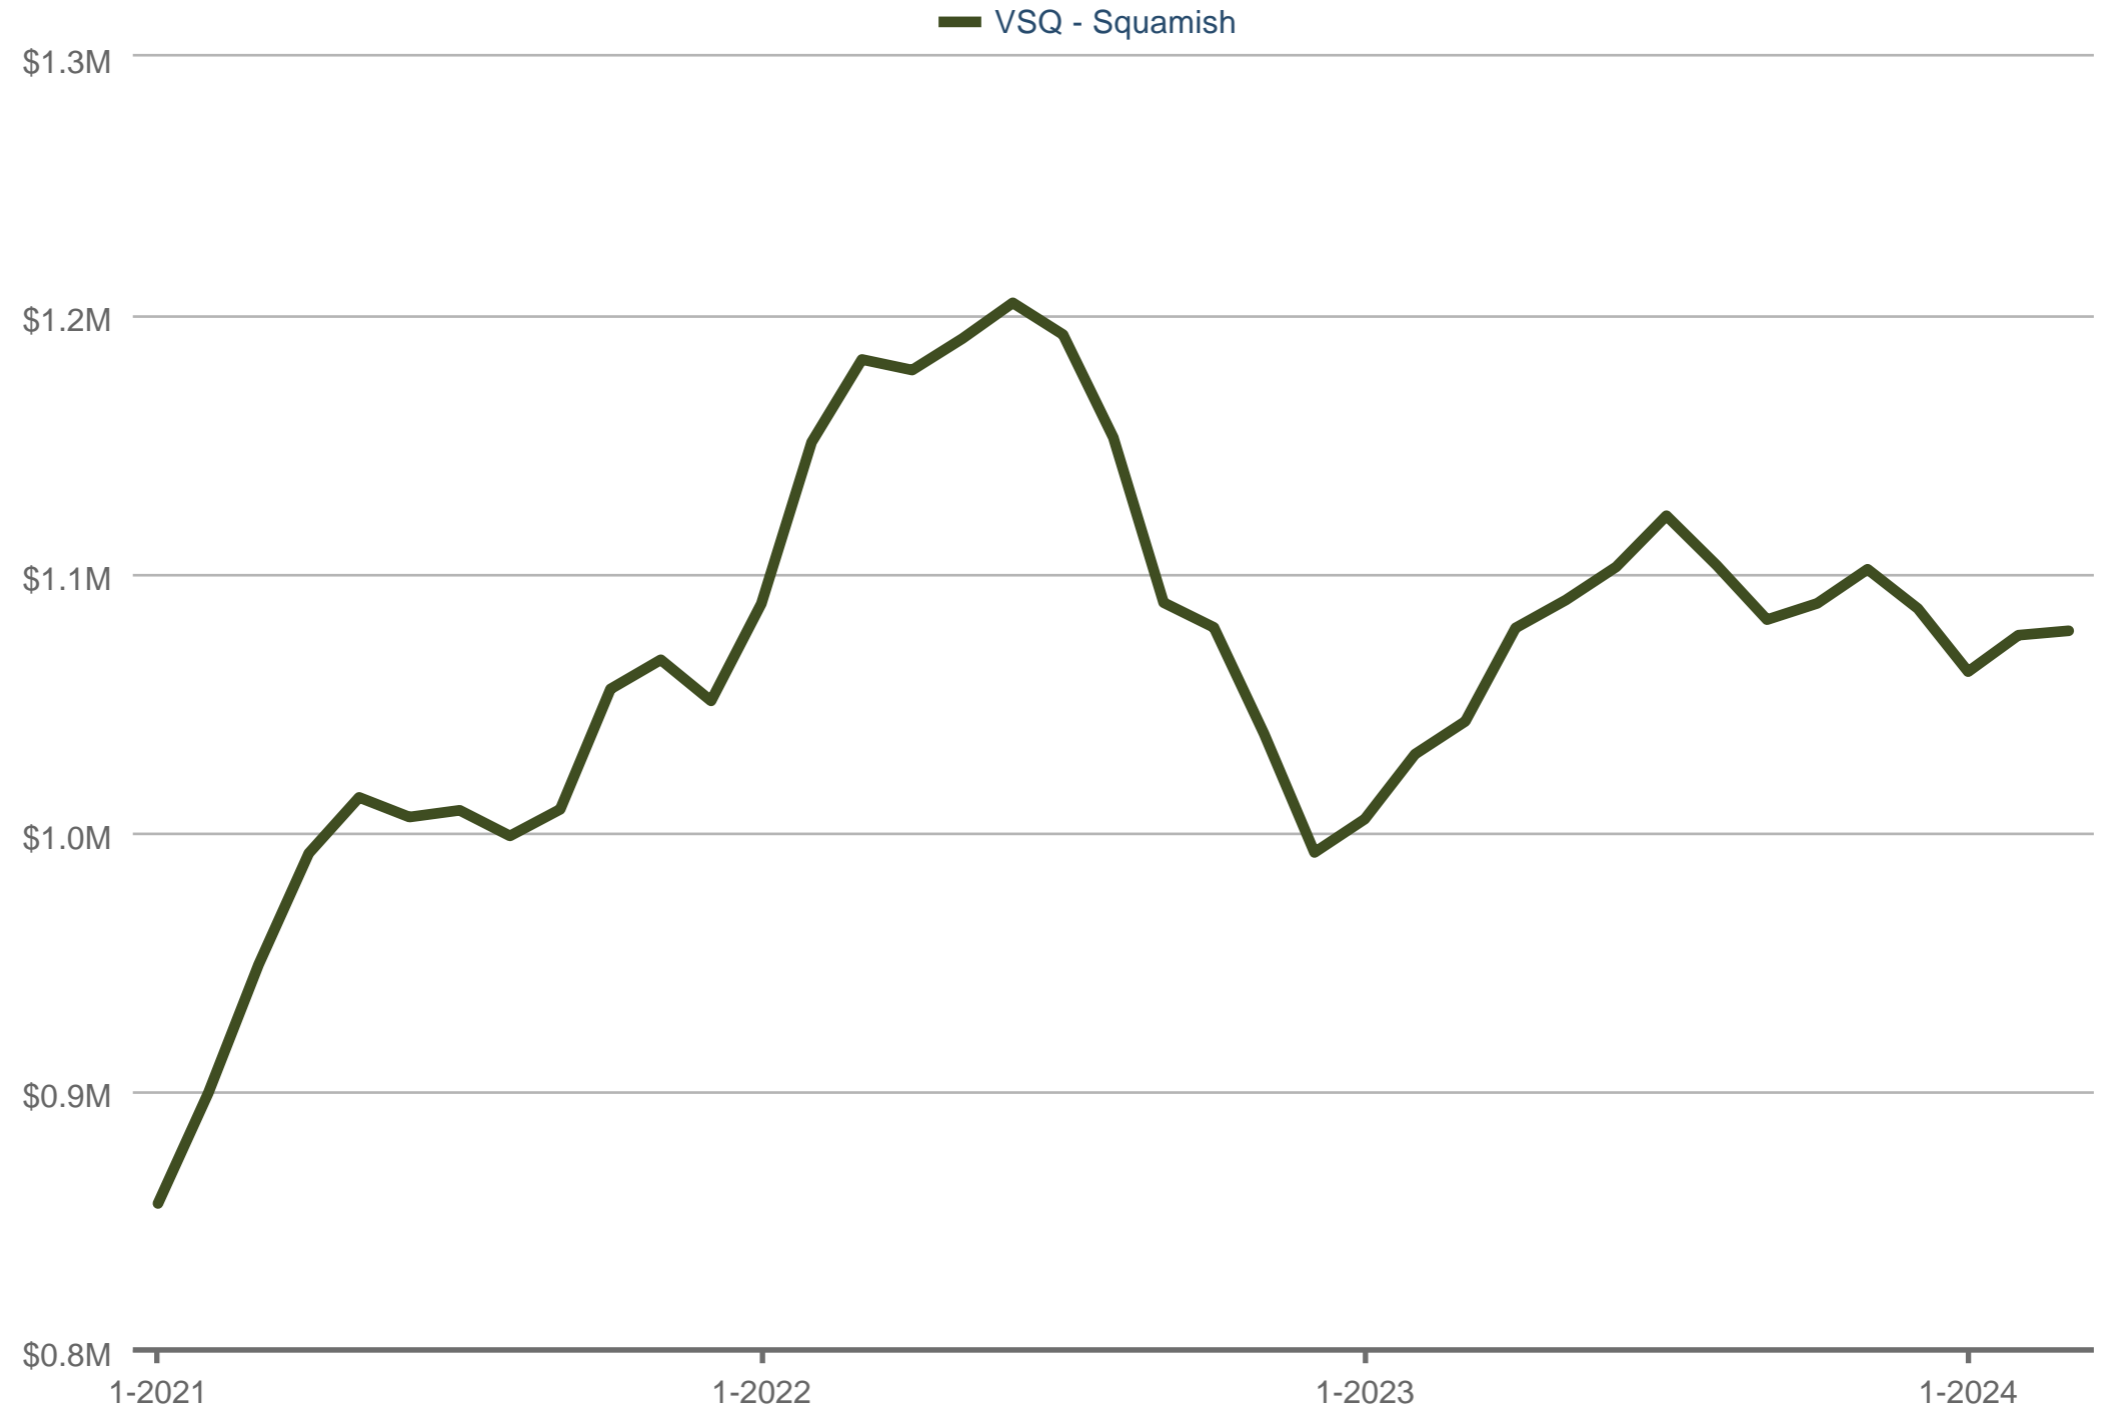

MLS® HPI Price

Each data point is one month of activity. Data is from April 17, 2024.