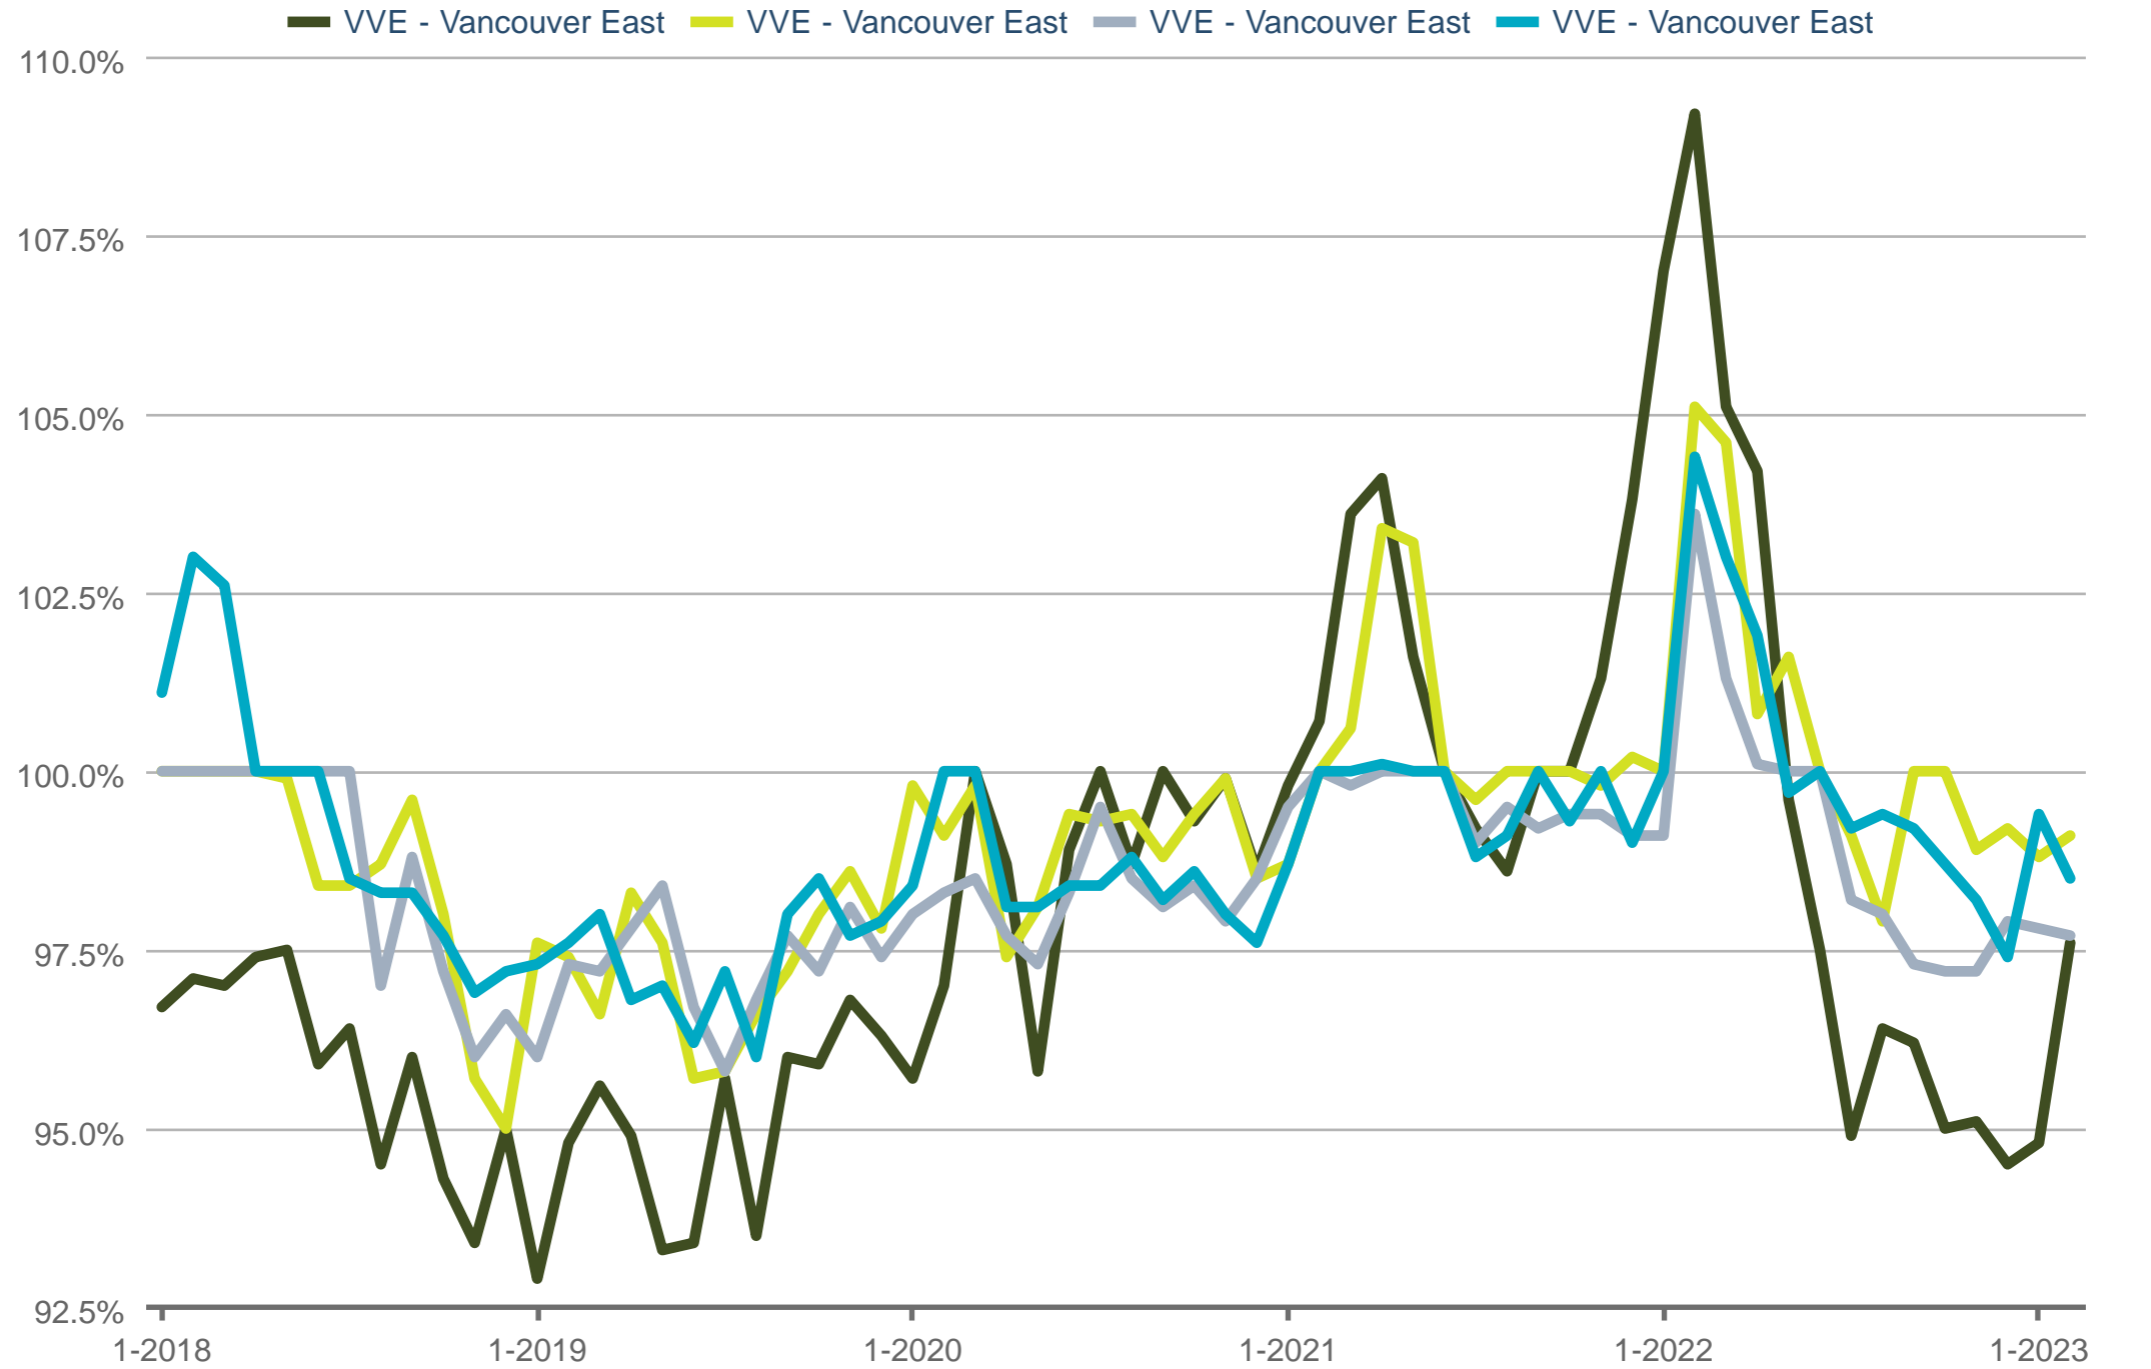

Kristi Holz PREC*
 Stilhavn Real Estate Services

Office: 778-387-7371
 Cell: 778-387-7371
Kristi@RealEstateVancity.ca
www.RealEstateVancity.ca

Median Percent of Original Price

VVE - Vancouver East: Detached (All) | VVE - Vancouver East: Townhouse | VVE - Vancouver East: 2 Bedrooms, Apartment | VVE - Vancouver East: 1 Bedroom or Fewer, Apartment

Each data point is one month of activity. Data is from March 3, 2023.

All data from Greater Vancouver REALTORS © 2024 ShowingTime.