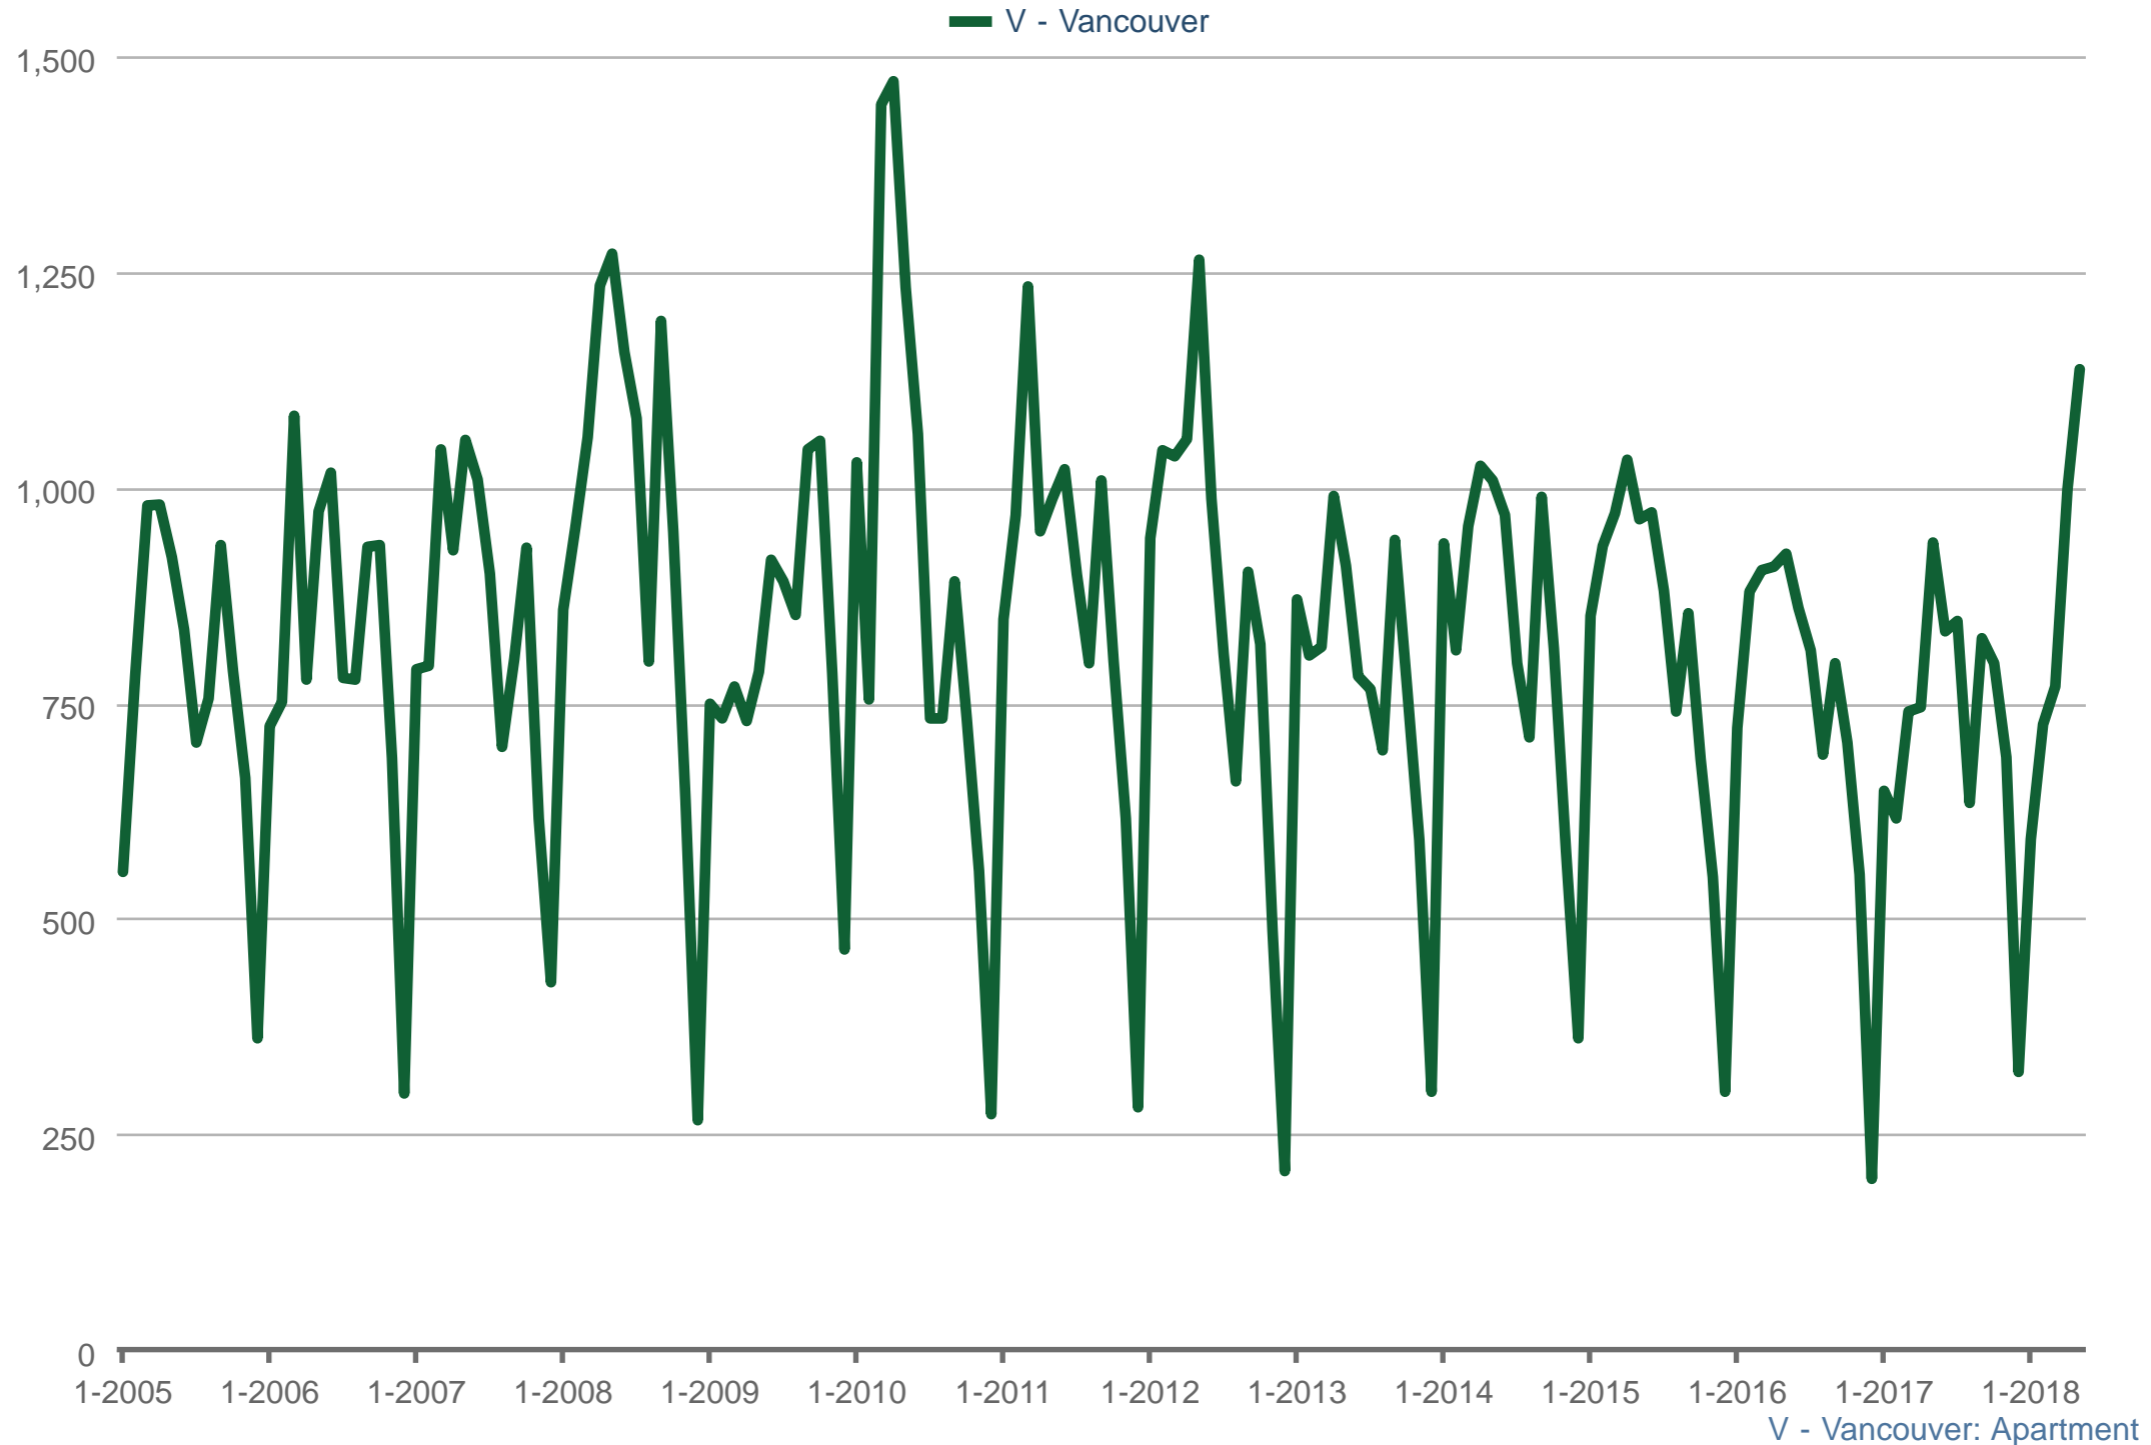

New Listings

Each data point is one month of activity. Data is from June 5, 2018.