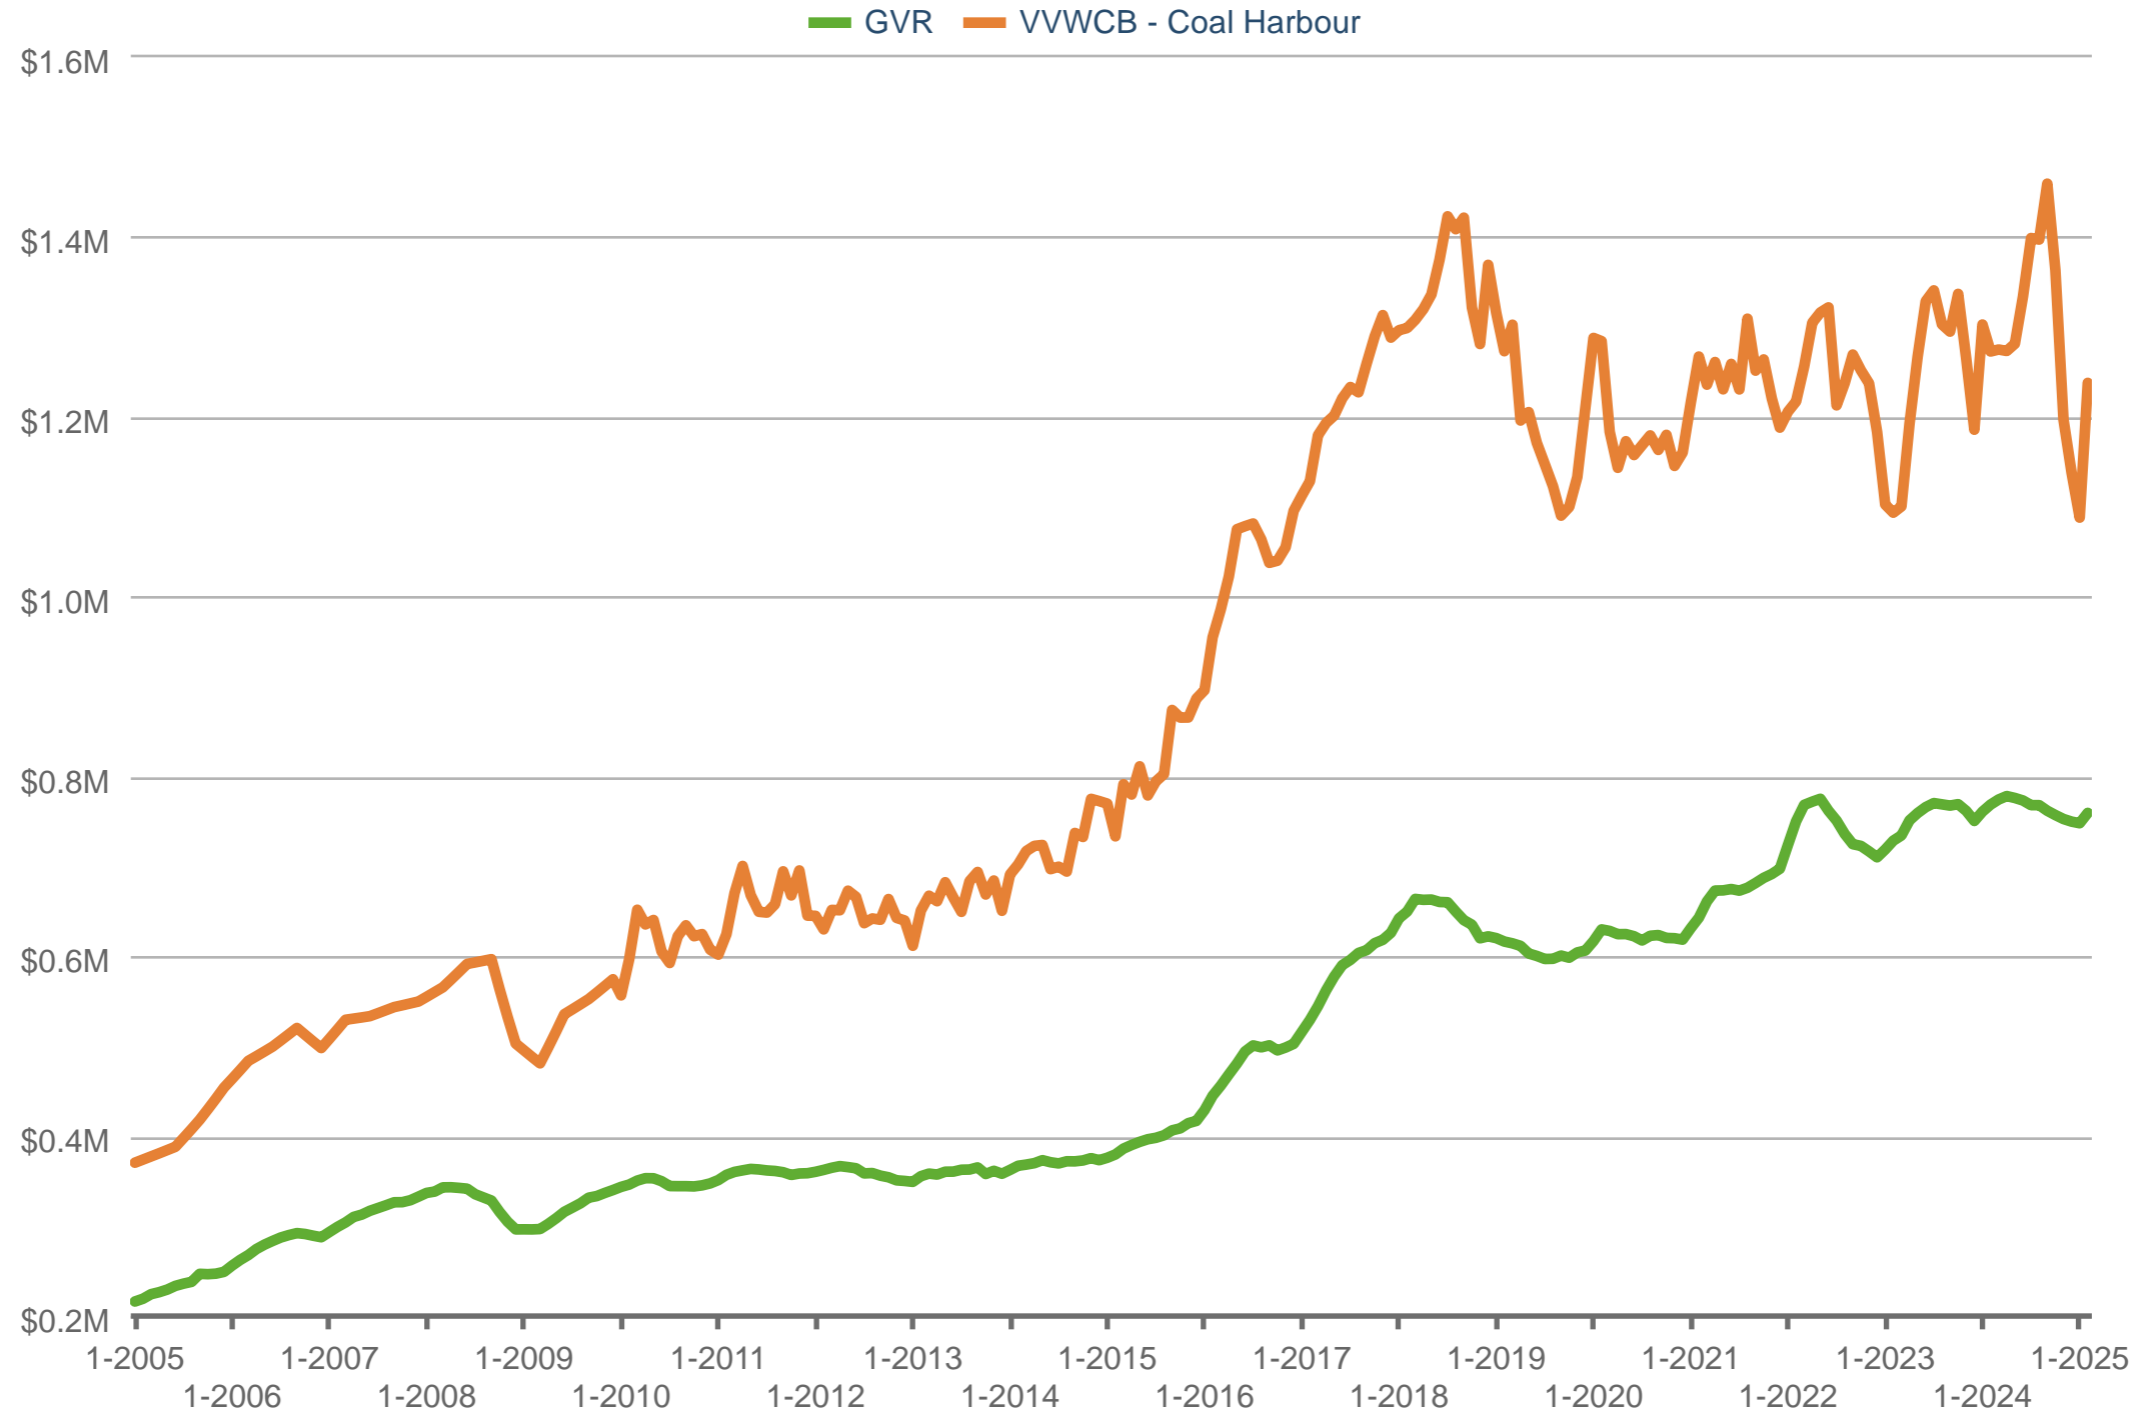

MLS® HPI Price

GVR & VVWCB - Coal Harbour: Apartment

Each data point is one month of activity. Data is from March 27, 2025.

All data from Greater Vancouver REALTORS © 2025 ShowingTime.