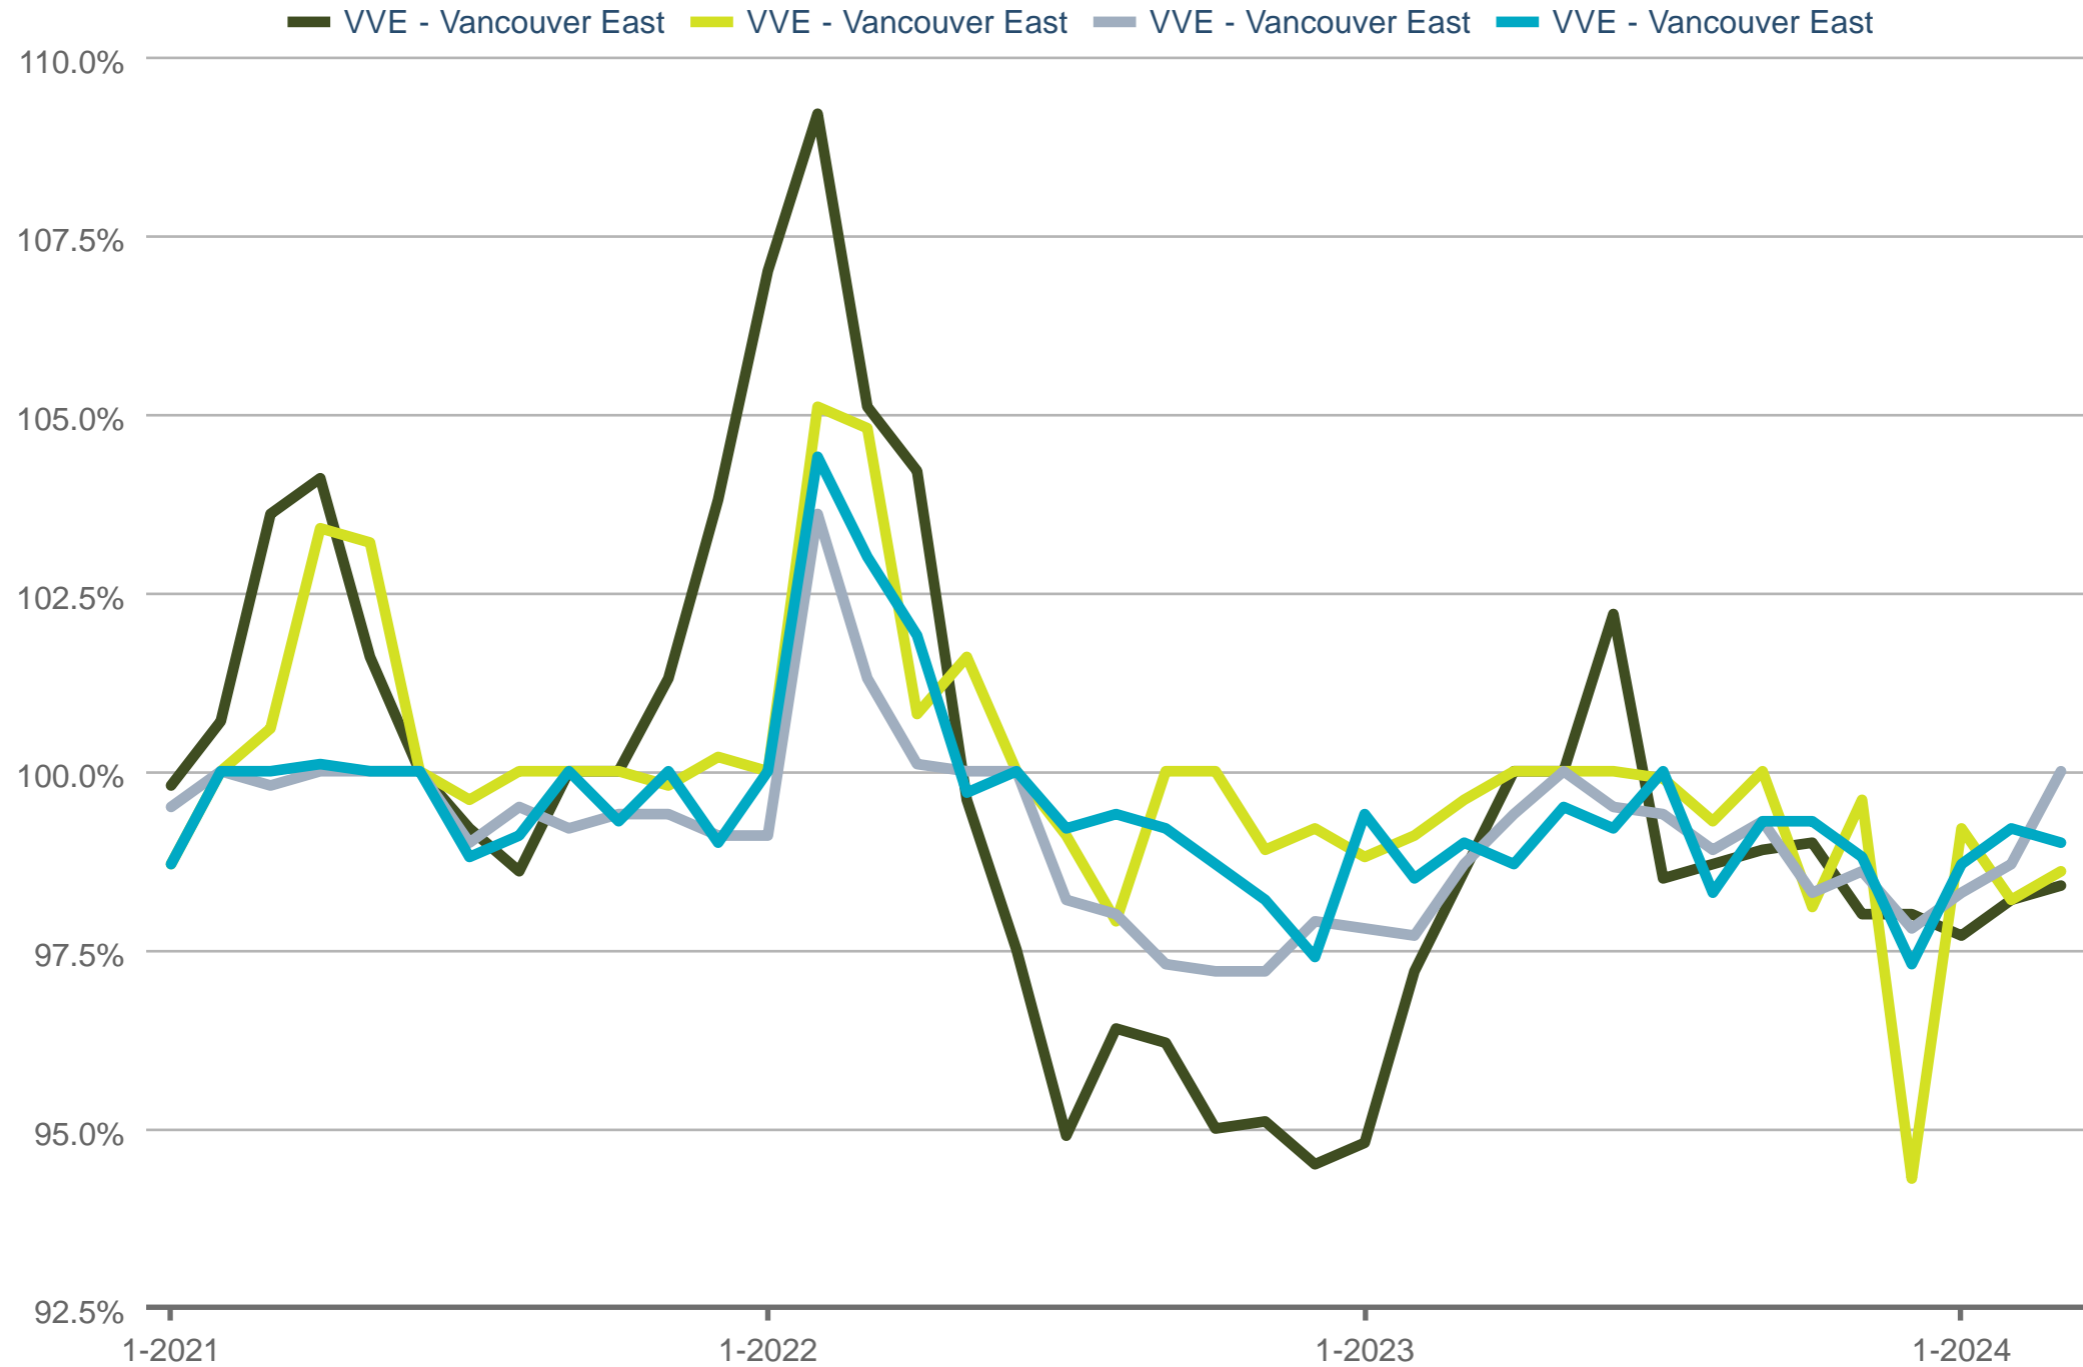

Kristi Holz PREC*
 Stilhavn Real Estate Services

Office: 778-387-7371
 Cell: 778-387-7371
Kristi@RealEstateVancity.ca
www.RealEstateVancity.ca

Median Percent of Original Price

VVE - Vancouver East: Detached (All) | VVE - Vancouver East: Townhouse | VVE - Vancouver East: 2 Bedrooms, Apartment | VVE - Vancouver East: 1 Bedroom or Fewer, Apartment

Each data point is one month of activity. Data is from April 8, 2024.