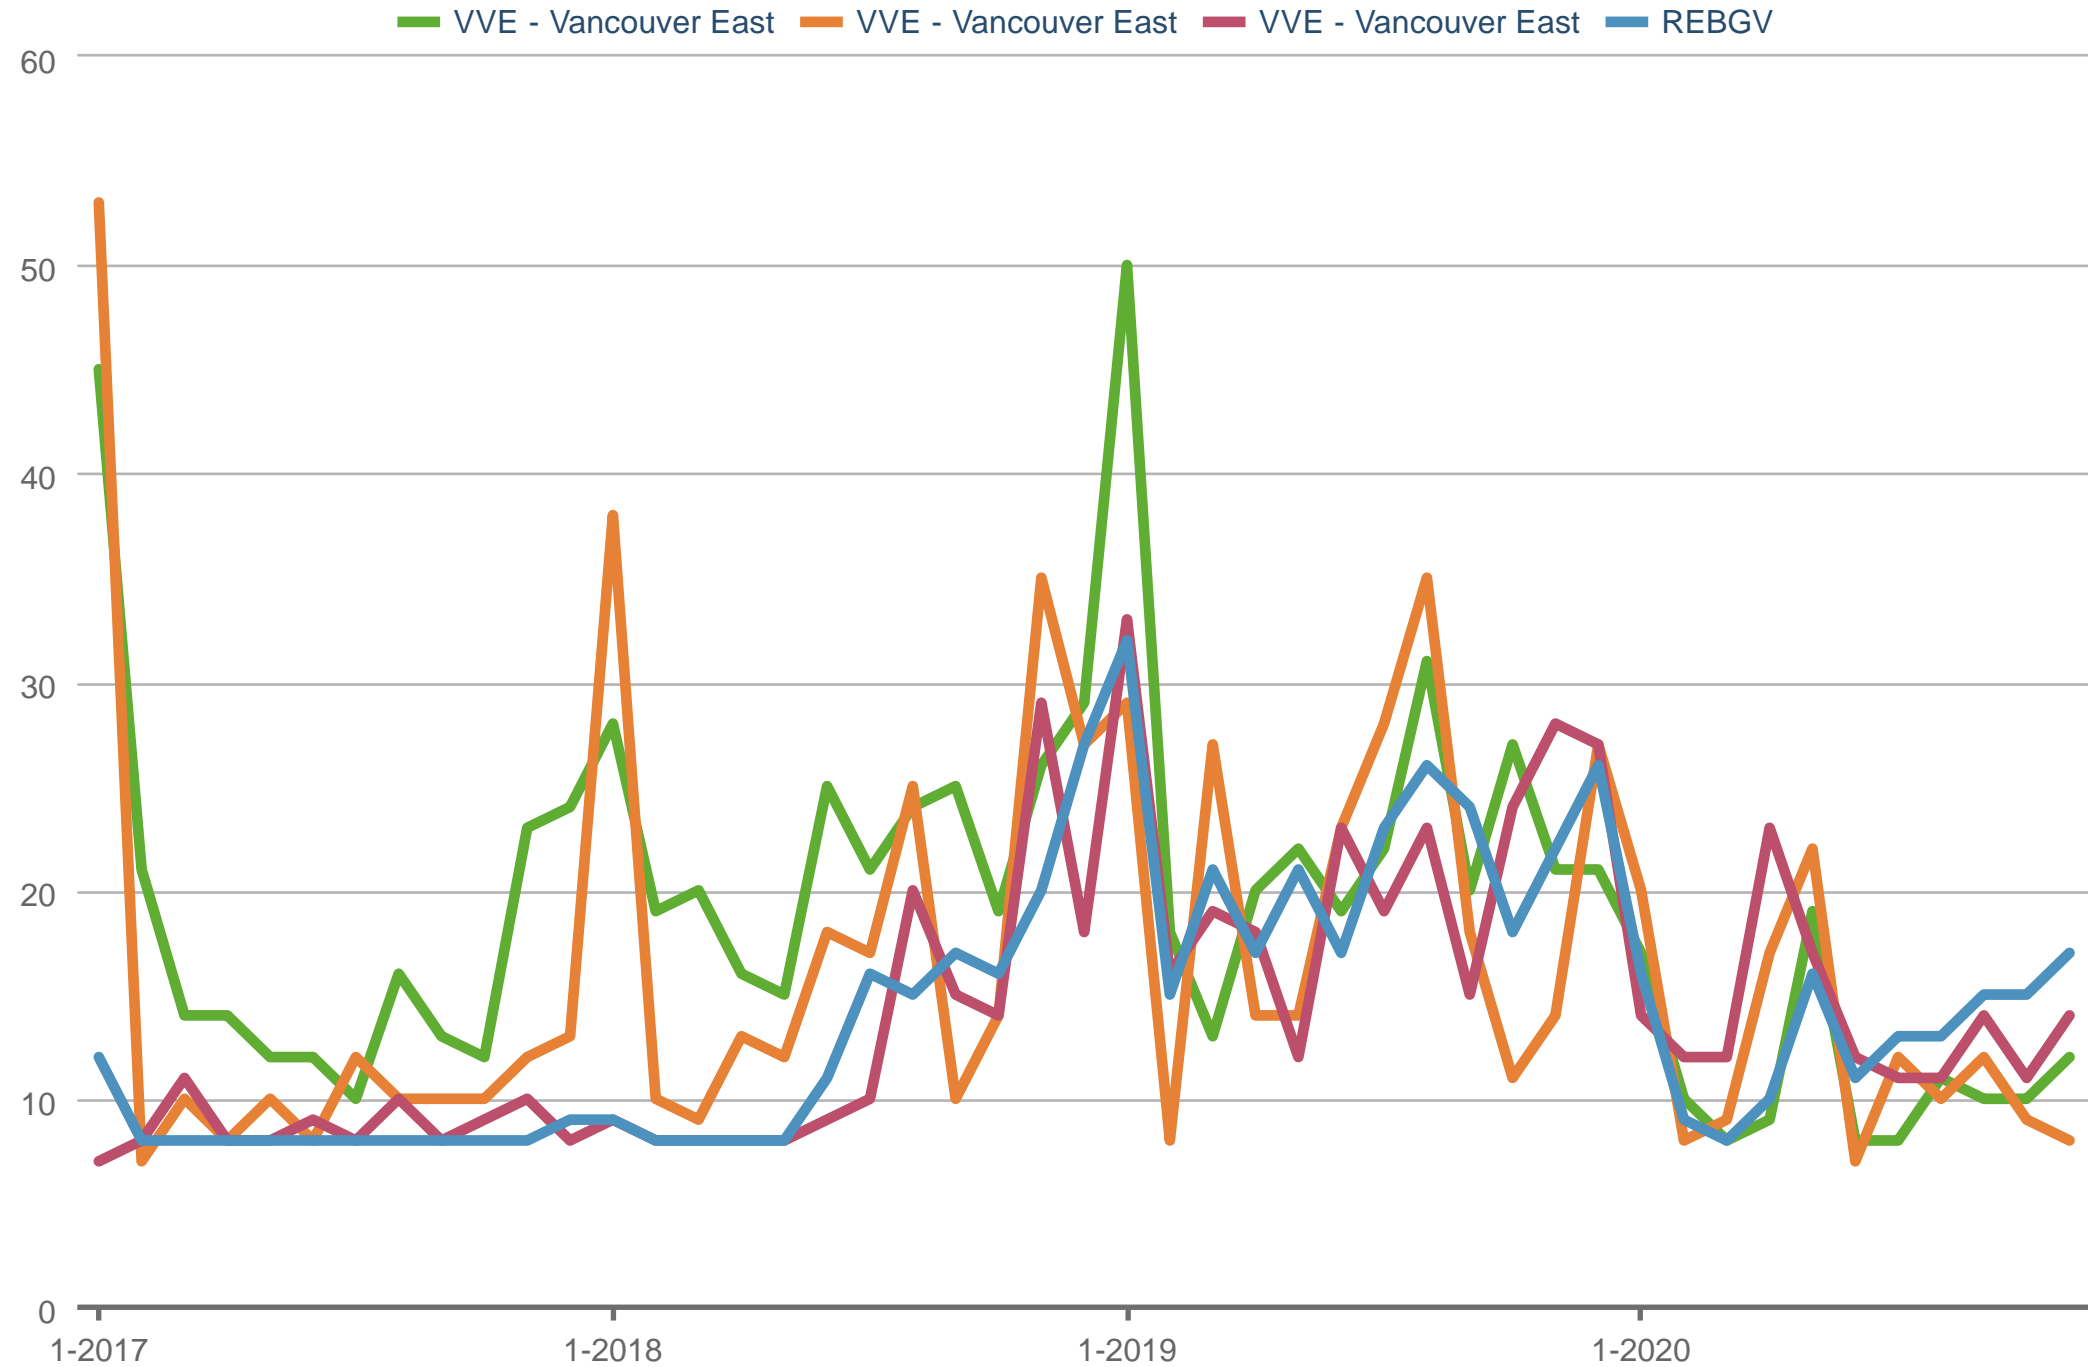

### Median Listing to Contract Days

VVE - Vancouver East: Detached (All) | VVE - Vancouver East: Townhouse | VVE - Vancouver East: 2 Bedrooms, Apartment | REBGV: 1 Bedroom or Fewer, Apartment

Each data point is one month of activity. Data is from December 10, 2020.